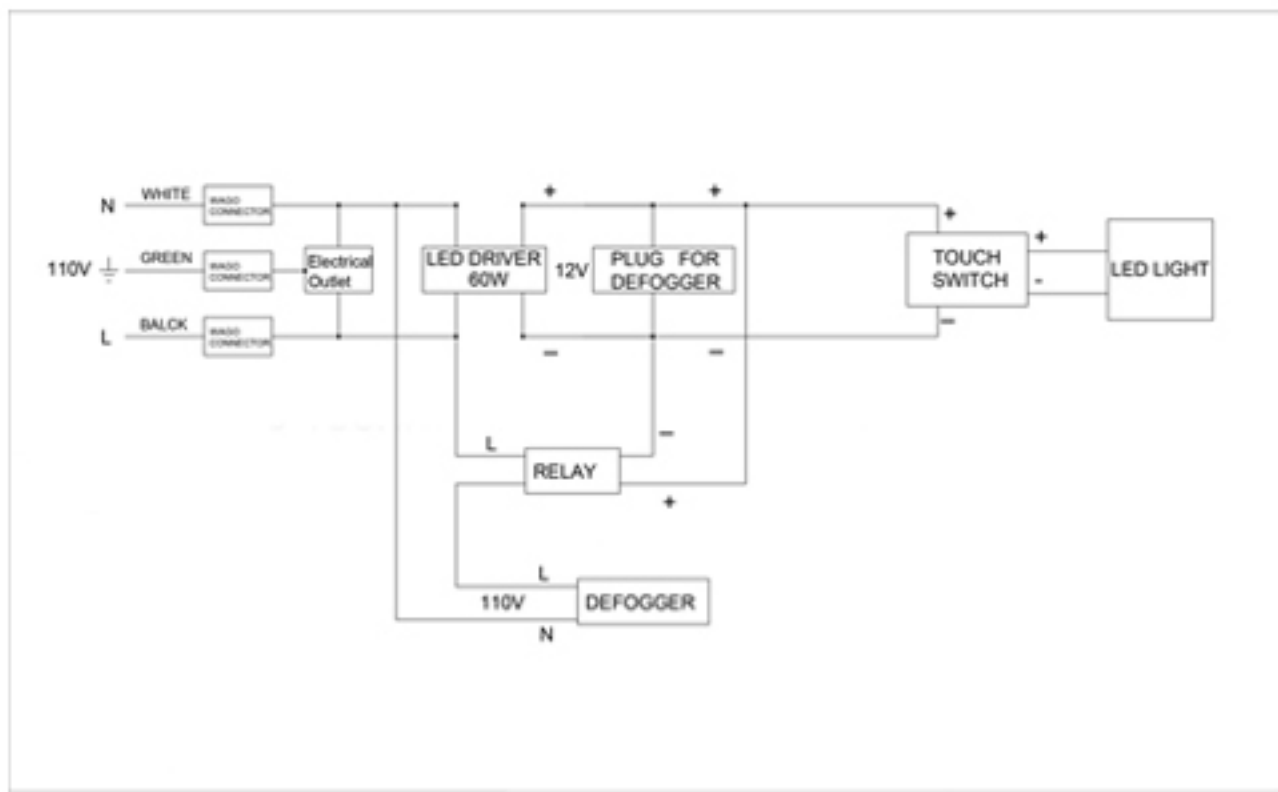

Codes/Standards Applicable

Electric Option Models are ETL certified to:

- UL 962
- CSA Standard C22.2 No. 68

Dimensions

Height: 30" (762 mm)

Width: 30" (762 mm)

Depth: 5" (127 mm) When surface mounted

1" (25 mm) When recessed

Installation Options

- Recessed Mount - Rough Opening - 29-1/2" H x 29-1/2" W x 4" D (749mm H x 749mm W x 102mm D)
- Surface Mount - Surface Mount Kit is included

Electrical System

- 60 Watts LED Driver
- INPUT : 120VAC 60HZ 1.2A
- OUTPUT : 12VAC 5.0A
- Field wire location as shown in drawing
- 1/2" conduit (Ø 7/8" actual) electrical knockout location shown below
- Included field wire cable clamp
- Circuit Diagram