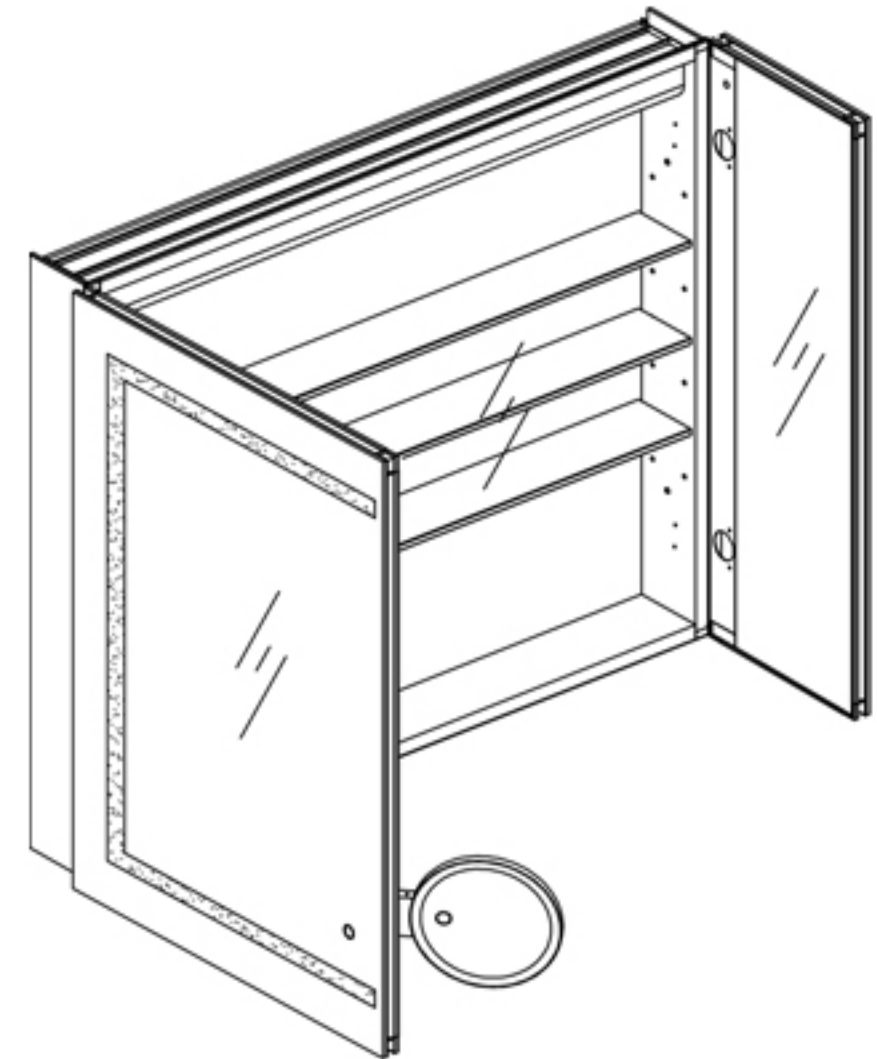

Features

- Cool white LED Light with Dimmable touch control
- Mirrored interior with 3 adjustable glass shelves
- Includes Defogger with push button
- Includes one outlet without USB port
- Includes an adjustable makeup mirror
- Includes installation hardware for recess mounting
- Can be recessed or surface mounted
(surface mounting is included)
- Energy efficient LED lighting:

Kelvin	6500
CRI	80+
Lumens*†	1620
R9 Value*	50+
Watts (AC)	60
Lumens per Watt	90

Construction

- Grey aluminum body and door frame
- 3 mirror design – rear of cabinet and both sides of door
- Concealed finger pull-door edge
- Two pieces DTC 155° self-closing hinges for each door
- Adjustable shelving at 2-1/3" (60 mm) increments
- Single field wire into electrical shelf - Front access serviceability

Codes/Standards Applicable

Electric Option Models are ETL certified to:

- UL 962
- CSA Standard C22.2 No. 68

Dimensions

Height: 30" (762 mm)

Width: 30" (762 mm)

Depth: 5" (127 mm) When surface mounted

1" (25 mm) When recessed

Installation Options

- Recessed Mount - Rough Opening - 29-1/2" H x 29-1/2" W x 4" D (749mm H x 749mm W x 102mm D)
- Surface Mount - Surface Mount Kit is included

Electrical System

- 60 Watts LED Driver
- INPUT : 120VAC 60HZ 1.2A
- OUTPUT : 12VAC 5.0A
- Field wire location as shown in drawing
- 1/2" conduit (Ø 7/8" actual) electrical knockout location shown below
- Included field wire cable clamp
- Circuit Diagram