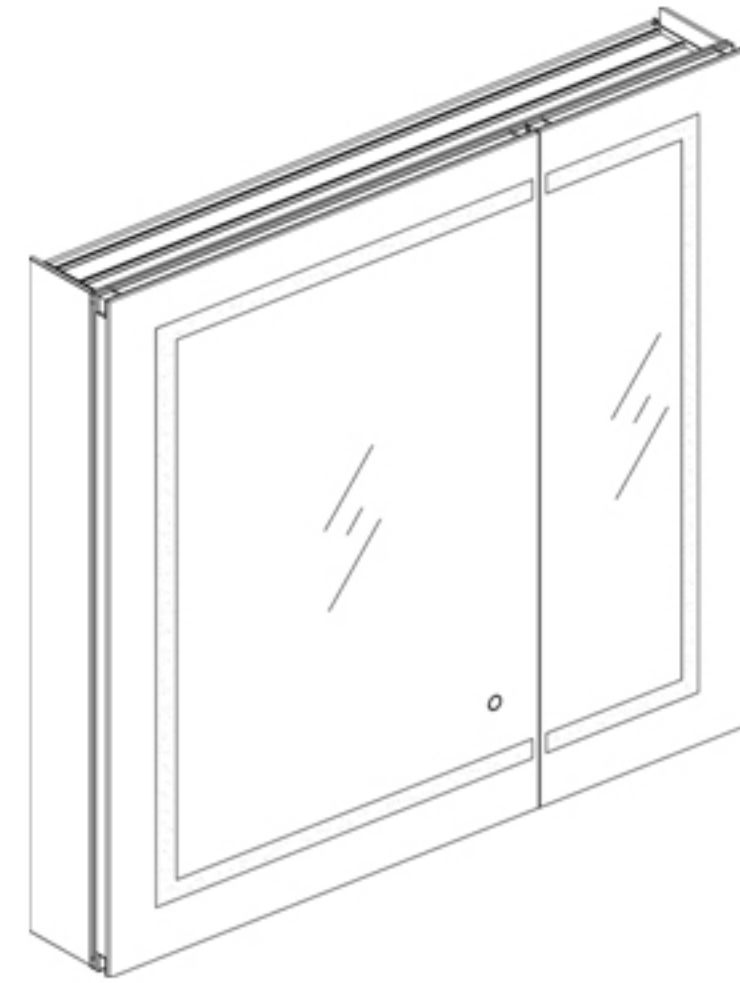

Features

- Cool white LED Light with Dimmable touch control
- Mirrored interior with 3 adjustable glass shelves
- Includes Defogger with push button
- Includes one outlet without USB port
- Includes an adjustable makeup mirror
- Includes installation hardware for recess mounting
- Can be recessed or surface mounted
(surface mounting is included)
- Energy efficient LED lighting:

Kelvin	6500
CRI	80+
Lumens*†	1620
R9 Value*	50+
Watts (AC)	60
Lumens per Watt	90

Construction

- Grey aluminum body and door frame
- 3 mirror design – rear of cabinet and both sides of door
- Concealed finger pull-door edge
- Two pieces DTC 155° self-closing hinges for each door
- Adjustable shelving at 2-1/3" (60 mm) increments
- Single field wire into electrical shelf - Front access serviceability

Codes/Standards Applicable

Electric Option Models are ETL certified to:

- UL 962
- CSA Standard C22.2 No. 68

Dimensions

Height: 30" (762 mm)

Width: 30" (762 mm)

Depth: 5" (127 mm) When surface mounted

1" (25 mm) When recessed

Installation Options

- Recessed Mount - Rough Opening - 29-1/2" H x 29-1/2" W x 4" D (749mm H x 749mm W x 102mm D)
- Surface Mount - Surface Mount Kit is included

Electrical System

- 60 Watts LED Driver
- INPUT : 120VAC 60HZ 1.2A
- OUTPUT : 12VAC 5.0A
- Field wire location as shown in drawing
- 1/2" conduit (Ø 7/8" actual) electrical knockout location shown below
- Included field wire cable clamp
- Circuit Diagram