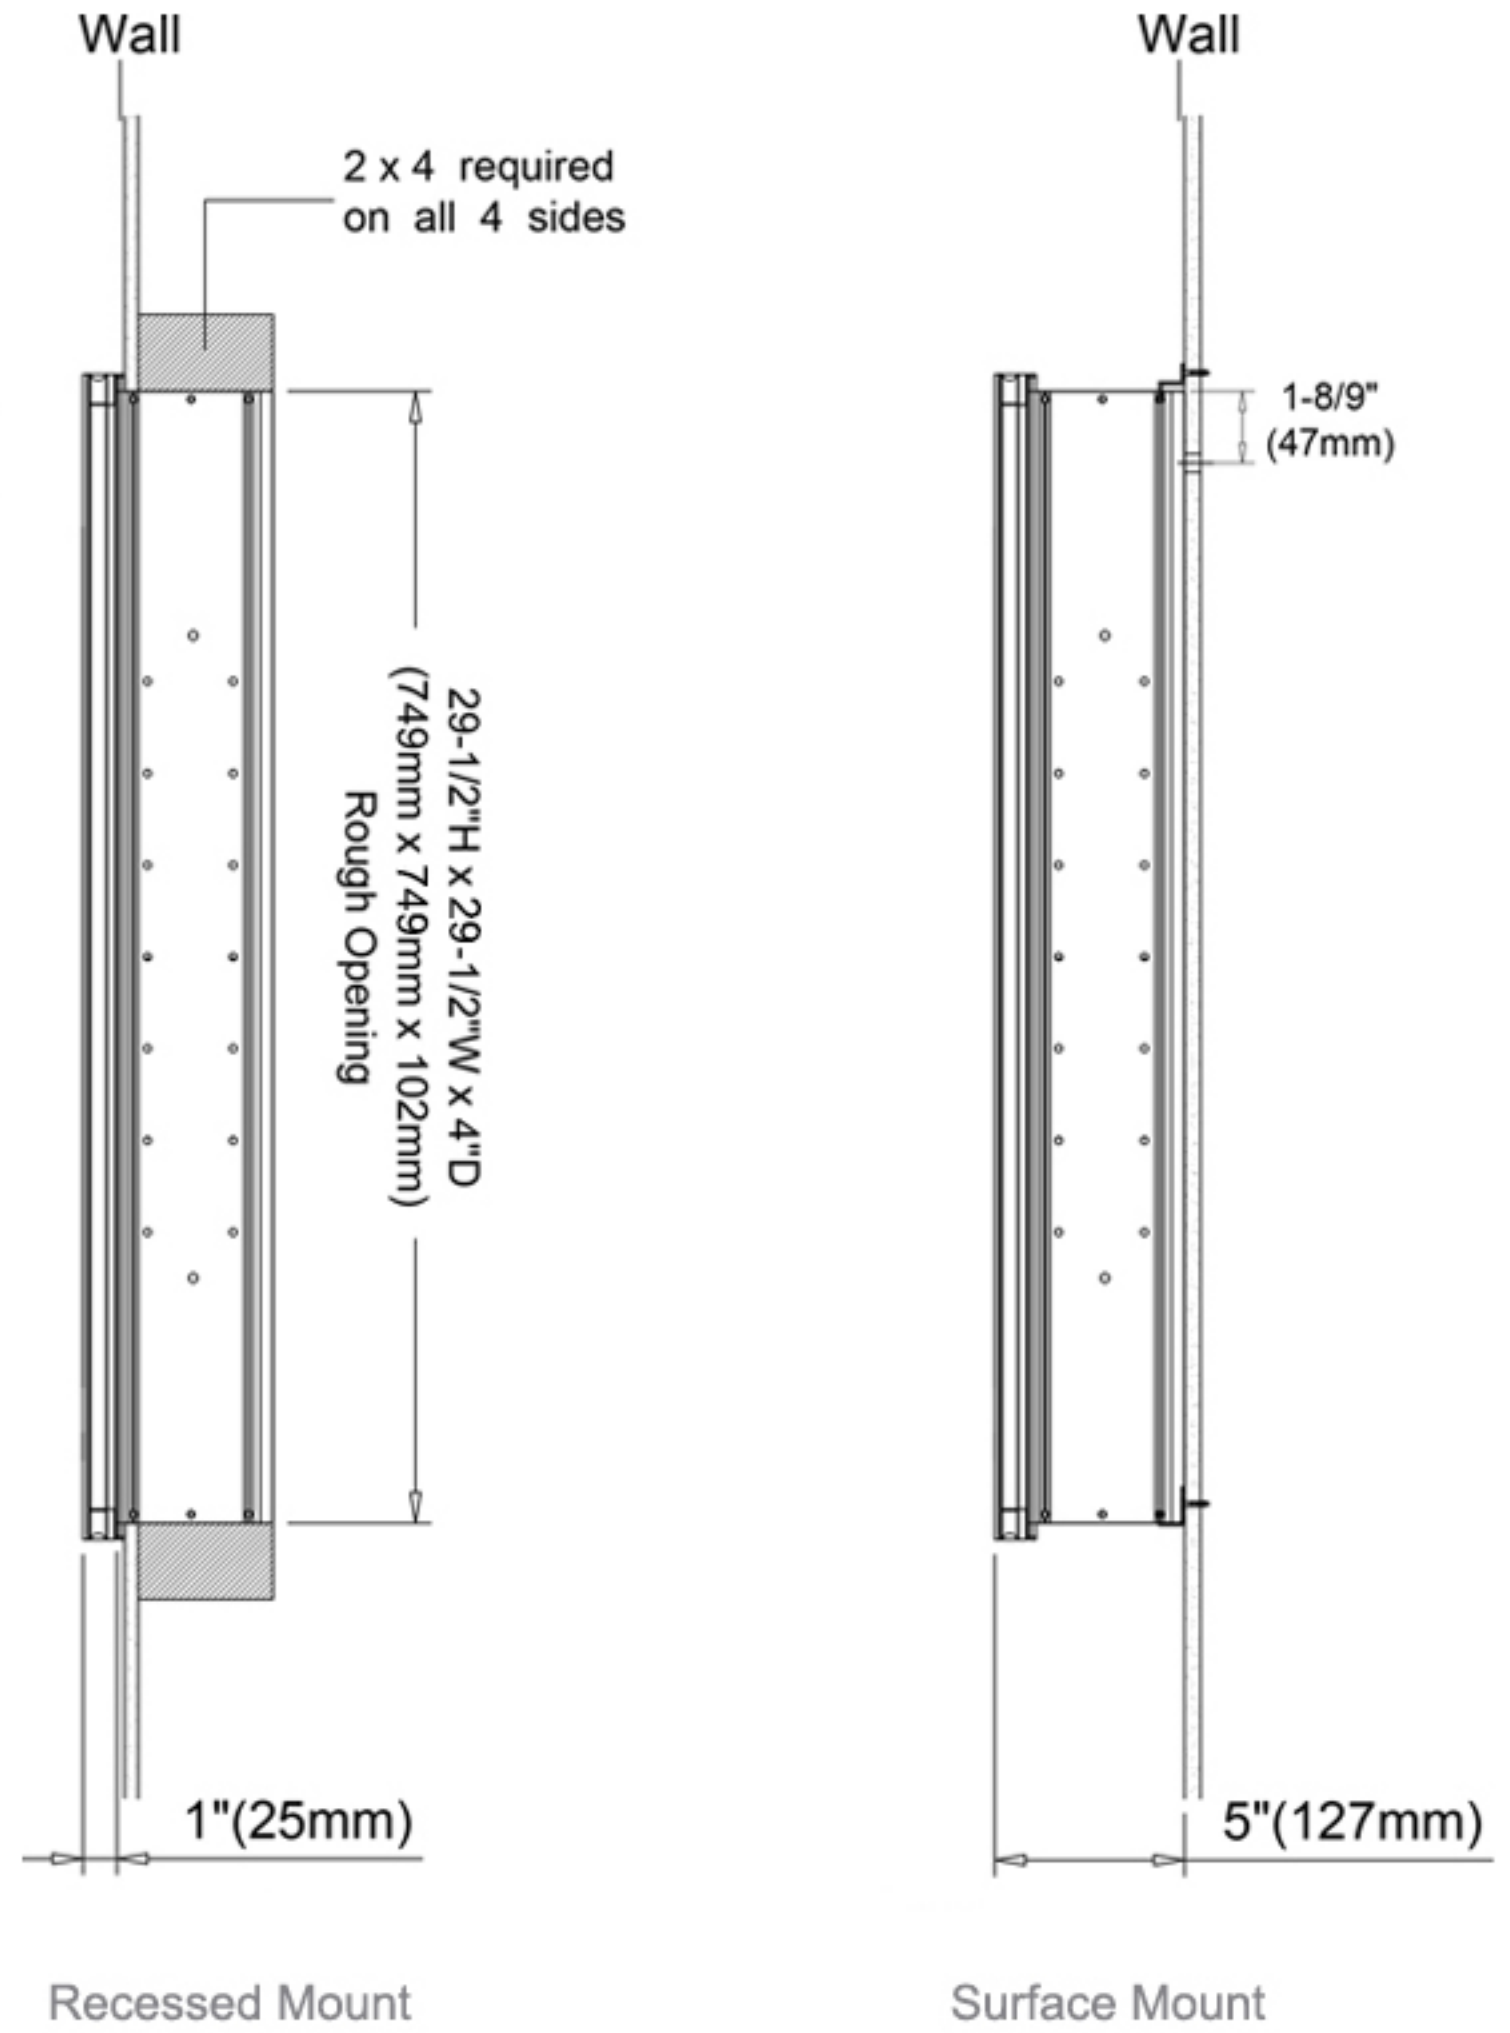

Kelvin	6500
CRI	80+
Lumens*†	1620
R9 Value*	50+
Watts (AC)	60
Lumens per Watt	90

Construction

- Grey aluminum body and door frame
- 3 mirror design – rear of cabinet and both sides of door
- Concealed finger pull-door edge
- Two pieces DTC 155° self-closing hinges for each door
- Adjustable shelving at 2-1/3" (60 mm) increments
- Single field wire into electrical shelf - Front access serviceability

Codes/Standards Applicable

Electric Option Models are ETL certified to:

- UL 962
- CSA Standard C22.2 No. 68

Dimensions

Height: 30" (762 mm)

Width: 30" (762 mm)

Depth: 5" (127 mm) When surface mounted

1" (25 mm) When recessed

Installation Options

- Recessed Mount - Rough Opening - 29-1/2" H x 29-1/2" W x 4" D (749mm H x 749mm W x 102mm D)
- Surface Mount - Surface Mount Kit is included

Electrical System

- 60 Watts LED Driver
- INPUT : 120VAC 60HZ 1.2A
- OUTPUT : 12VAC 5.0A
- Field wire location as shown in drawing
- 1/2" conduit (Ø 7/8" actual) electrical knockout location shown below
- Included field wire cable clamp
- Circuit Diagram

Circuit Diagram

Recessed Mount

Surface Mount

Cabinet Dimensions

Rough-in Dimensions

Back of Cabinet - Wire Access Location