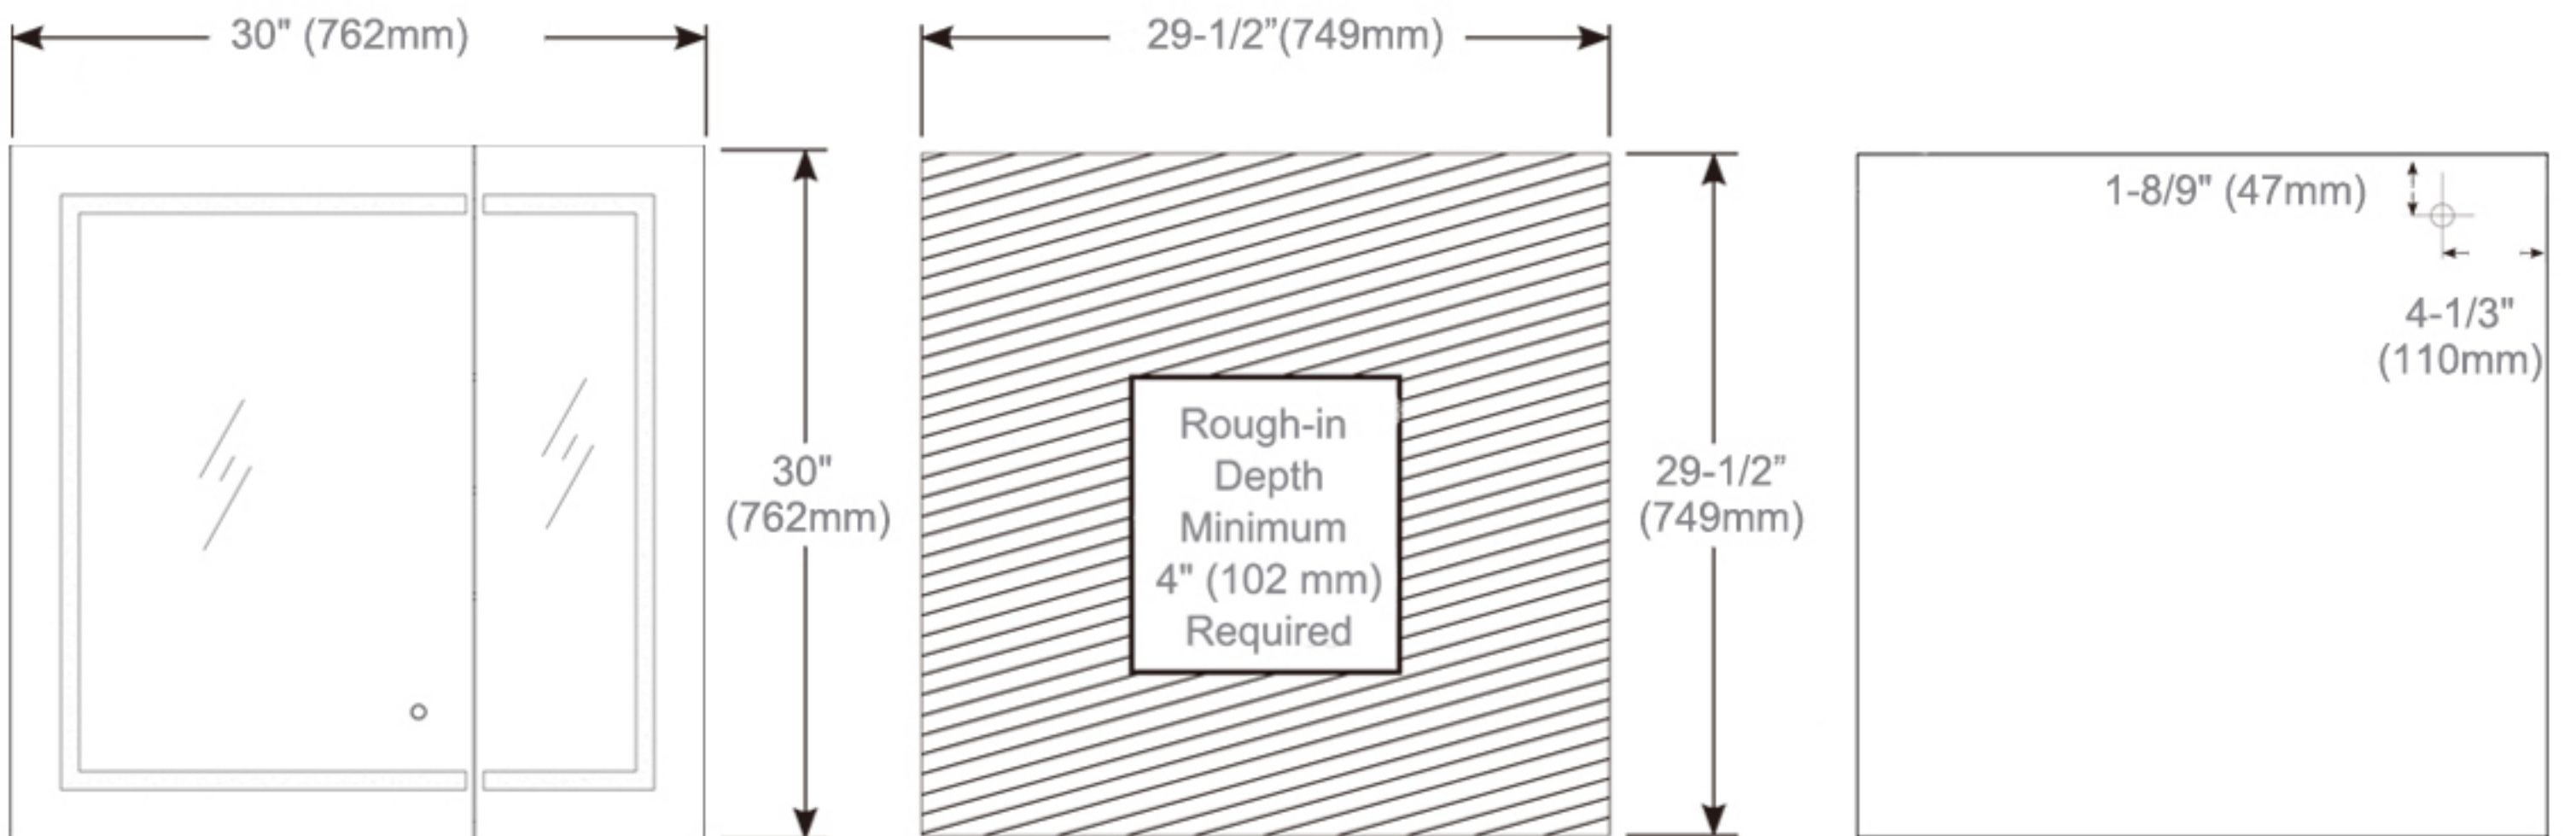

Kelvin	6500
CRI	80+
Lumens*†	1620
R9 Value*	50+
Watts (AC)	60
Lumens per Watt	90

Construction

- Grey aluminum body and door frame
- 3 mirror design – rear of cabinet and both sides of door
- Concealed finger pull-door edge
- Two pieces DTC 155° self-closing hinges for each door
- Adjustable shelving at 2-1/3" (60 mm) increments
- Single field wire into electrical shelf - Front access serviceability

Codes/Standards Applicable

Electric Option Models are ETL certified to:

- UL 962
- CSA Standard C22.2 No. 68

Dimensions

Height: 30" (762 mm)

Width: 30" (762 mm)

Depth: 5" (127 mm) When surface mounted

1" (25 mm) When recessed

Installation Options

- Recessed Mount - Rough Opening - 29-1/2" H x 29-1/2" W x 4" D (749mm H x 749mm W x 102mm D)
- Surface Mount - Surface Mount Kit is included

Electrical System

- 60 Watts LED Driver
- INPUT : 120VAC 60HZ 1.2A
- OUTPUT : 12VAC 5.0A
- Field wire location as shown in drawing
- 1/2" conduit (Ø 7/8" actual) electrical knockout location shown below
- Included field wire cable clamp
- Circuit Diagram

Circuit Diagram

Recessed Mount

Surface Mount

Cabinet Dimensions

Rough-in Dimensions

Back of Cabinet - Wire Access Location