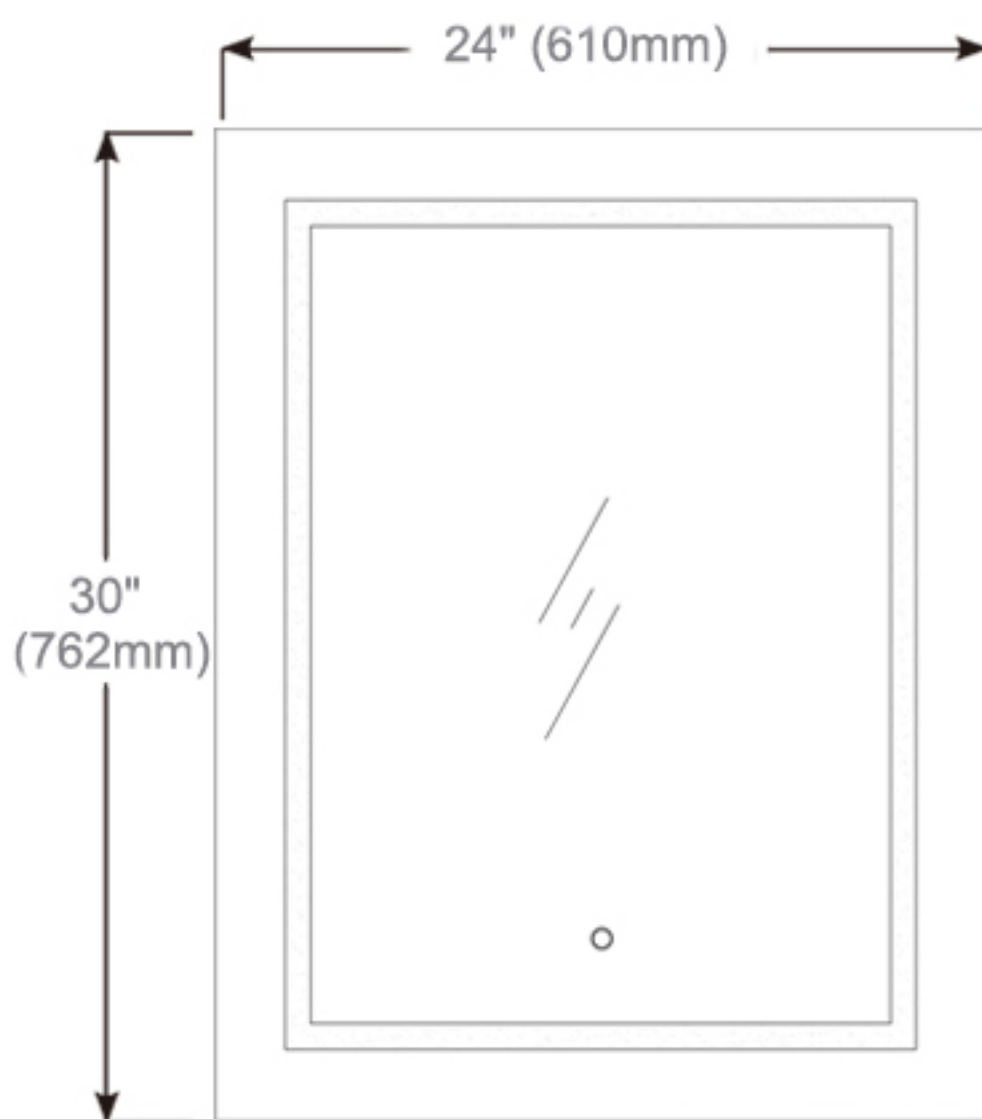

Kelvin	6500
CRI	80+
Lumens*†	1620
R9 Value*	50+
Watts (AC)	60
Lumens per Watt	90

Construction

- Grey aluminum body and door frame
- 3 mirror design – rear of cabinet and both sides of door
- Concealed finger pull-door edge
- Two pieces DTC 155° self-closing hinges on right hand
- Adjustable shelving at 2-1/3" (60 mm) increments
- Single field wire into electrical shelf - Front access serviceability

Codes/Standards Applicable

Electric Option Models are ETL certified to:

- UL 962
- CSA Standard C22.2 No. 68

Dimensions

Height: 30" (762 mm)

Width: 24" (608 mm)

Depth: 5" (127 mm) When surface mounted

1" (25 mm) When recessed

Installation Options

- Recessed Mount - Rough Opening - 29-1/2" H x 23-1/2" W x 4" D (749mm H x 597mm W x 102mm D)
- Surface Mount - Surface Mount Kit is included

Electrical System

- 60 Watts LED Driver
- INPUT : 120VAC 60HZ 1.2A
- OUTPUT : 12VAC 5.0A
- Field wire location as shown in drawing
- 1/2" conduit (Ø 7/8" actual) electrical knockout location shown below
- Included field wire cable clamp
- Circuit Diagram

Circuit Diagram

Recessed Mount

Surface Mount

Cabinet Dimensions

Rough-in Dimensions

Back of Cabinet - Wire Access Location