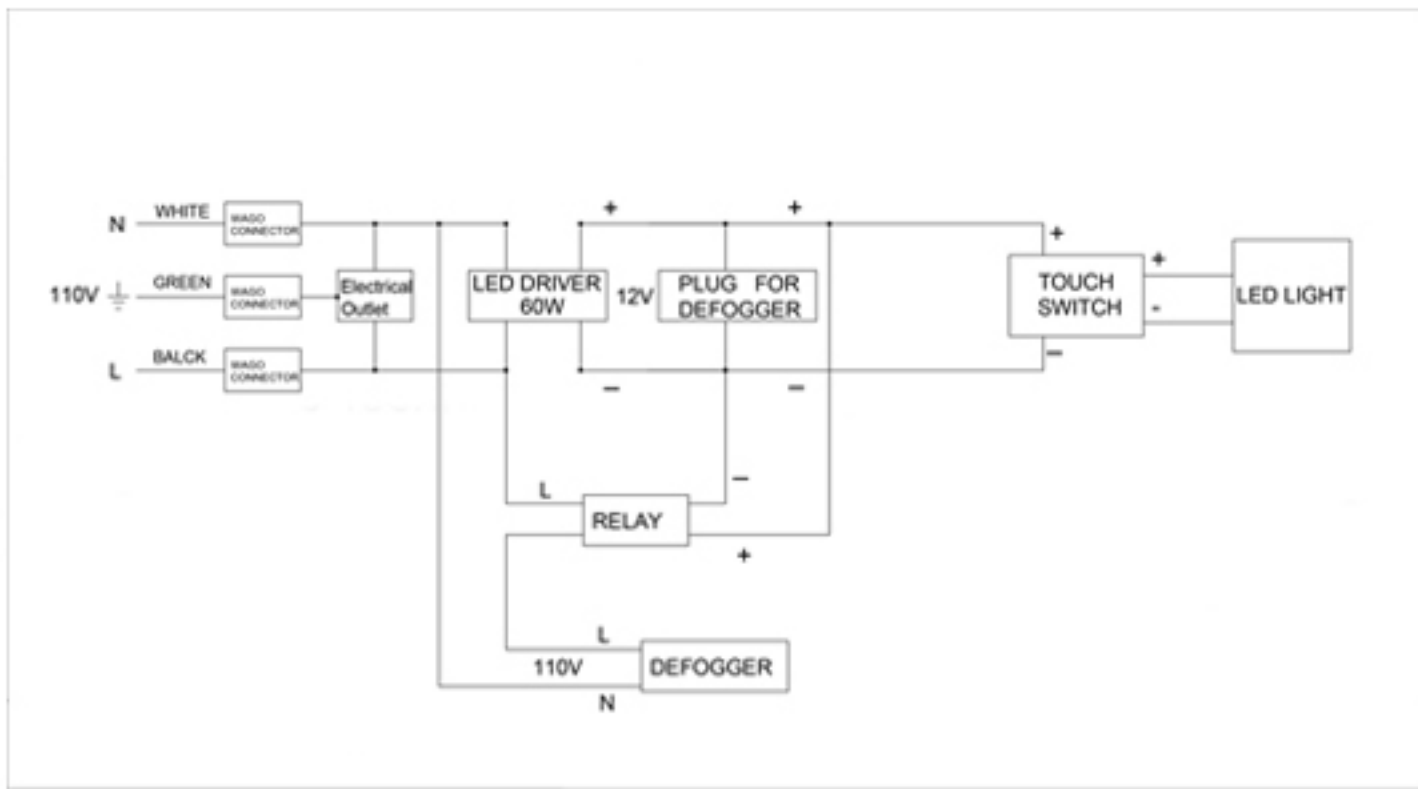

Codes/Standards Applicable

Electric Option Models are ETL certified to:

- UL 962
- CSA Standard C22.2 No. 68

Dimensions

Height: 30" (762 mm)

Width: 24" (608 mm)

Depth: 5" (127 mm) When surface mounted

1" (25 mm) When recessed

Installation Options

- Recessed Mount - Rough Opening - 29-1/2" H x 23-1/2" W x 4" D (749mm H x 597mm W x 102mm D)
- Surface Mount - Surface Mount Kit is included

Electrical System

- 60 Watts LED Driver
- INPUT : 120VAC 60HZ 1.2A
- OUTPUT : 12VAC 5.0A
- Field wire location as shown in drawing
- 1/2" conduit (Ø 7/8" actual) electrical knockout location shown below
- Included field wire cable clamp
- Circuit Diagram