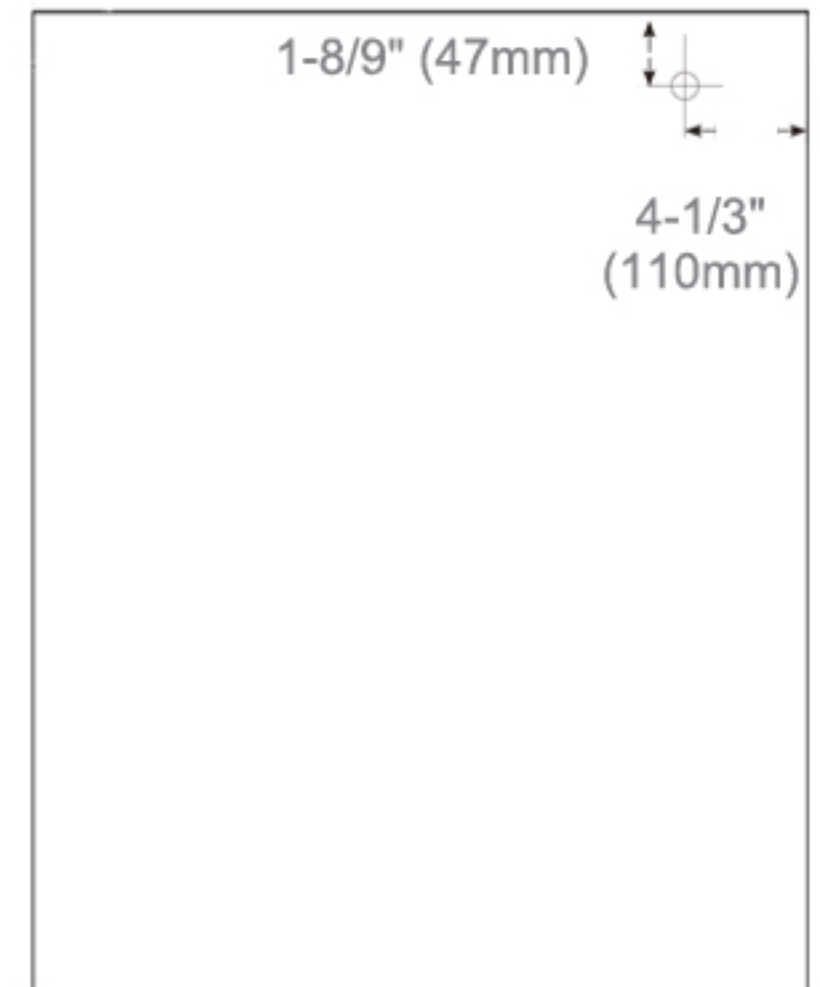

Kelvin	6500
CRI	80+
Lumens*†	1620
R9 Value*	50+
Watts (AC)	60
Lumens per Watt	90

Construction

- Grey aluminum body and door frame
- 3 mirror design – rear of cabinet and both sides of door
- Concealed finger pull-door edge
- Two pieces DTC 155° self-closing hinges on right hand
- Adjustable shelving at 2-1/3" (60 mm) increments
- Single field wire into electrical shelf - Front access serviceability

Codes/Standards Applicable

Electric Option Models are ETL certified to:

- UL 962
- CSA Standard C22.2 No. 68

Dimensions

Height: 30" (762 mm)

Width: 24" (608 mm)

Depth: 5" (127 mm) When surface mounted

1" (25 mm) When recessed

Installation Options

- Recessed Mount - Rough Opening - 29-1/2" H x 23-1/2" W x 4" D (749mm H x 597mm W x 102mm D)
- Surface Mount - Surface Mount Kit is included

Electrical System

- 60 Watts LED Driver
- INPUT : 120VAC 60HZ 1.2A
- OUTPUT : 12VAC 5.0A
- Field wire location as shown in drawing
- 1/2" conduit (Ø 7/8" actual) electrical knockout location shown below
- Included field wire cable clamp
- Circuit Diagram

Circuit Diagram

Recessed Mount

Surface Mount

Cabinet Dimensions

Rough-in Dimensions

Back of Cabinet - Wire Access Location