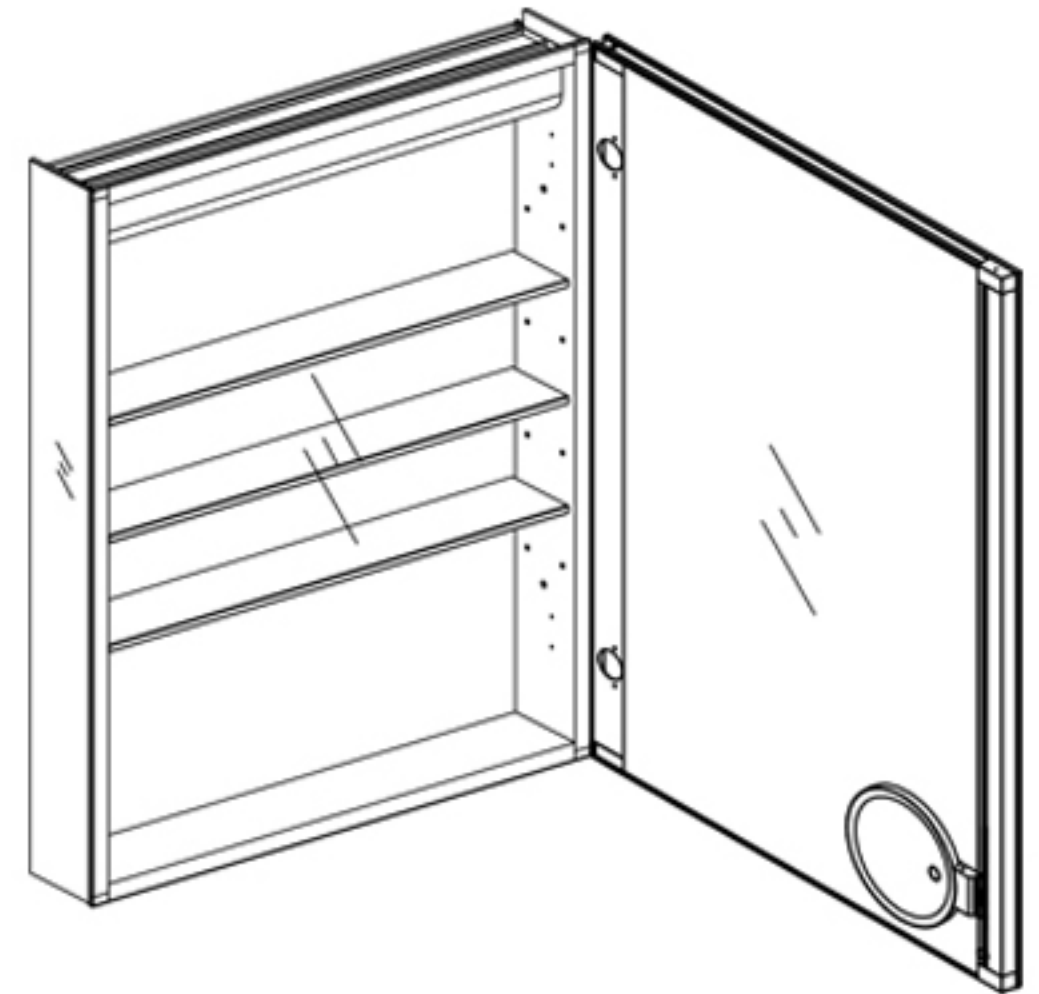

Features

- Cool white LED Light with Dimmable touch control
- Mirrored interior with 3 adjustable glass shelves
- Includes Defogger with push button
- Includes one outlet without USB port
- Includes an adjustable makeup mirror
- Includes installation hardware for recess mounting
- Can be recessed or surface mounted
(surface mounting is included)
- Energy efficient LED lighting:

Kelvin	6500
CRI	80+
Lumens*†	1620
R9 Value*	50+
Watts (AC)	60
Lumens per Watt	90

Construction

- Grey aluminum body and door frame
- 3 mirror design – rear of cabinet and both sides of door
- Concealed finger pull-door edge
- Two pieces DTC 155° self-closing hinges on right hand
- Adjustable shelving at 2-1/3" (60 mm) increments
- Single field wire into electrical shelf - Front access serviceability

Codes/Standards Applicable

Electric Option Models are ETL certified to:

- UL 962
- CSA Standard C22.2 No. 68

Dimensions

Height: 30" (762 mm)

Width: 24" (608 mm)

Depth: 5" (127 mm) When surface mounted

1" (25 mm) When recessed

Installation Options

- Recessed Mount - Rough Opening - 29-1/2" H x 23-1/2" W x 4" D (749mm H x 597mm W x 102mm D)
- Surface Mount - Surface Mount Kit is included

Electrical System

- 60 Watts LED Driver
- INPUT : 120VAC 60HZ 1.2A
- OUTPUT : 12VAC 5.0A
- Field wire location as shown in drawing
- 1/2" conduit (Ø 7/8" actual) electrical knockout location shown below
- Included field wire cable clamp
- Circuit Diagram