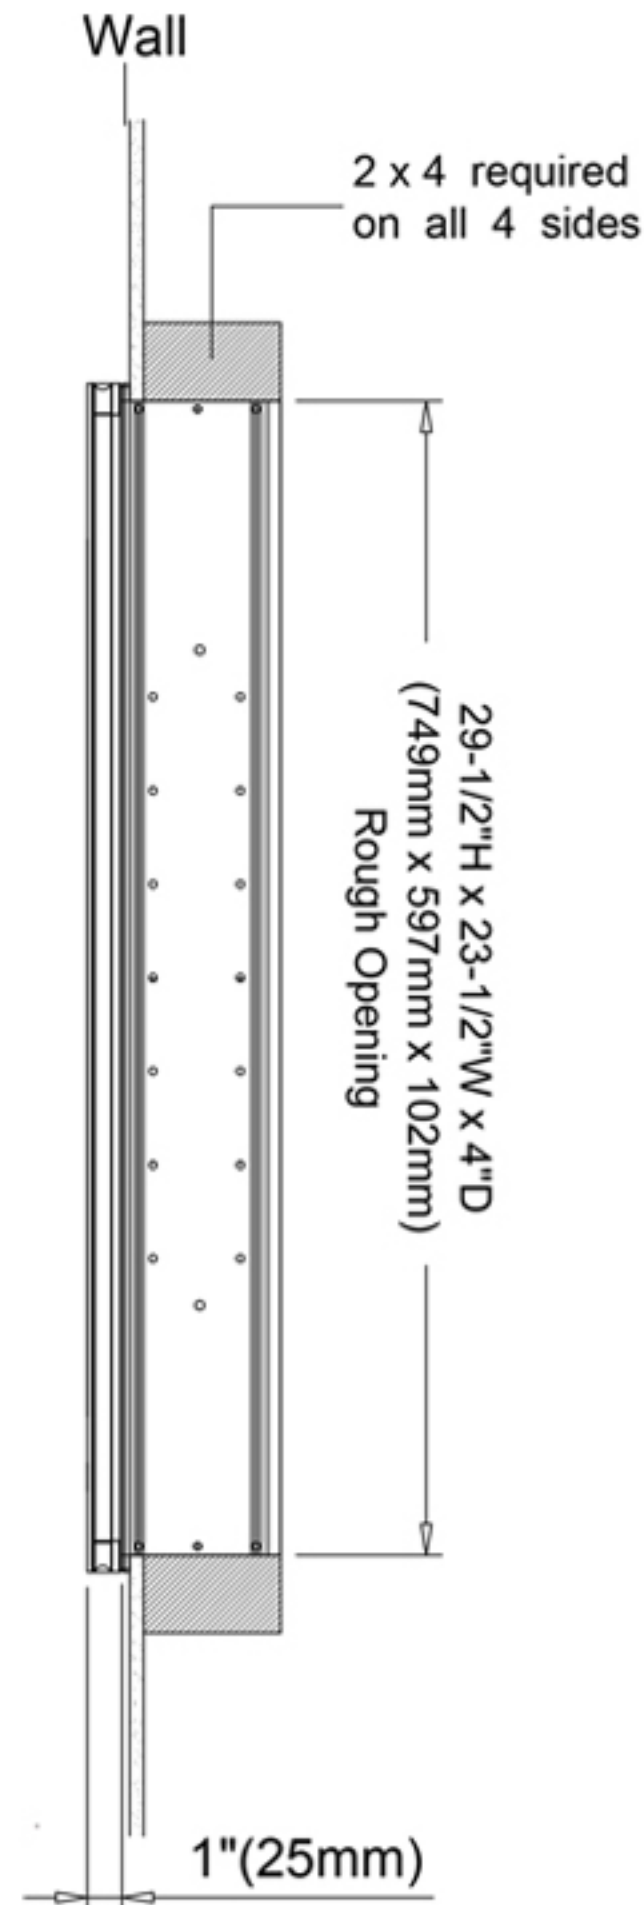

Kelvin	6500
CRI	80+
Lumens*†	1620
R9 Value*	50+
Watts (AC)	60
Lumens per Watt	90

Construction

- Grey aluminum body and door frame
- 3 mirror design – rear of cabinet and both sides of door
- Concealed finger pull-door edge
- Two pieces DTC 155° self-closing hinges on right hand
- Adjustable shelving at 2-1/3" (60 mm) increments
- Single field wire into electrical shelf - Front access serviceability

Codes/Standards Applicable

Electric Option Models are ETL certified to:

- UL 962
- CSA Standard C22.2 No. 68

Dimensions

Height: 30" (762 mm)

Width: 24" (608 mm)

Depth: 5" (127 mm) When surface mounted

1" (25 mm) When recessed

Installation Options

- Recessed Mount - Rough Opening - 29-1/2" H x 23-1/2" W x 4" D (749mm H x 597mm W x 102mm D)
- Surface Mount - Surface Mount Kit is included

Electrical System

- 60 Watts LED Driver
- INPUT : 120VAC 60HZ 1.2A
- OUTPUT : 12VAC 5.0A
- Field wire location as shown in drawing
- 1/2" conduit (Ø 7/8" actual) electrical knockout location shown below
- Included field wire cable clamp
- Circuit Diagram

Circuit Diagram

Recessed Mount

Surface Mount

Cabinet Dimensions

Rough-in Dimensions

Back of Cabinet - Wire Access Location