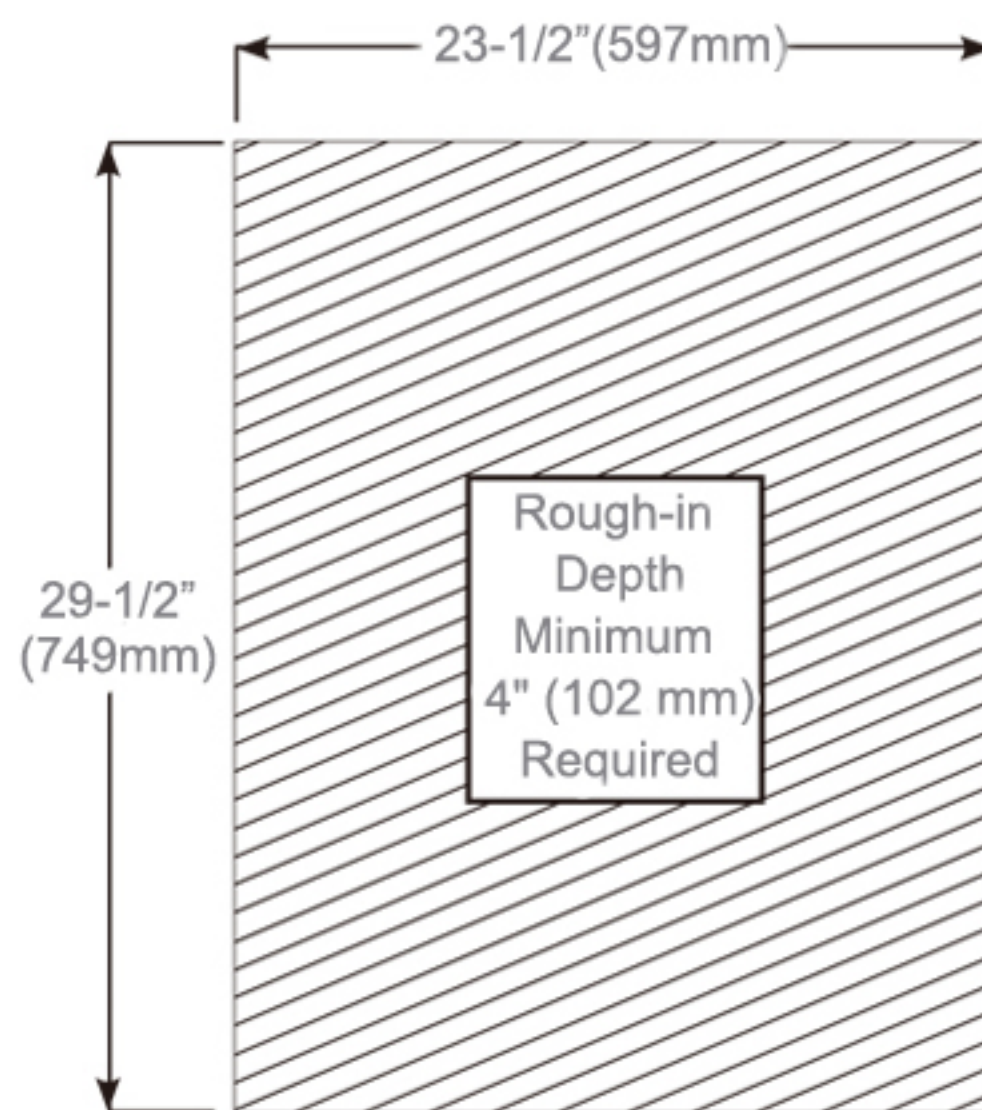

Kelvin	6500
CRI	80+
Lumens*†	1620
R9 Value*	50+
Watts (AC)	60
Lumens per Watt	90

Construction

- Grey aluminum body and door frame
- 3 mirror design – rear of cabinet and both sides of door
- Concealed finger pull-door edge
- Two pieces DTC 155° self-closing hinges on right hand
- Adjustable shelving at 2-1/3" (60 mm) increments
- Single field wire into electrical shelf - Front access serviceability

Codes/Standards Applicable

Electric Option Models are ETL certified to:

- UL 962
- CSA Standard C22.2 No. 68

Dimensions

Height: 30" (762 mm)

Width: 24" (608 mm)

Depth: 5" (127 mm) When surface mounted

1" (25 mm) When recessed

Installation Options

- Recessed Mount - Rough Opening - 29-1/2" H x 23-1/2" W x 4" D (749mm H x 597mm W x 102mm D)
- Surface Mount - Surface Mount Kit is included

Electrical System

- 60 Watts LED Driver
- INPUT : 120VAC 60HZ 1.2A
- OUTPUT : 12VAC 5.0A
- Field wire location as shown in drawing
- 1/2" conduit (Ø 7/8" actual) electrical knockout location shown below
- Included field wire cable clamp
- Circuit Diagram

Circuit Diagram

Recessed Mount

Surface Mount

Cabinet Dimensions

Rough-in Dimensions

Back of Cabinet - Wire Access Location