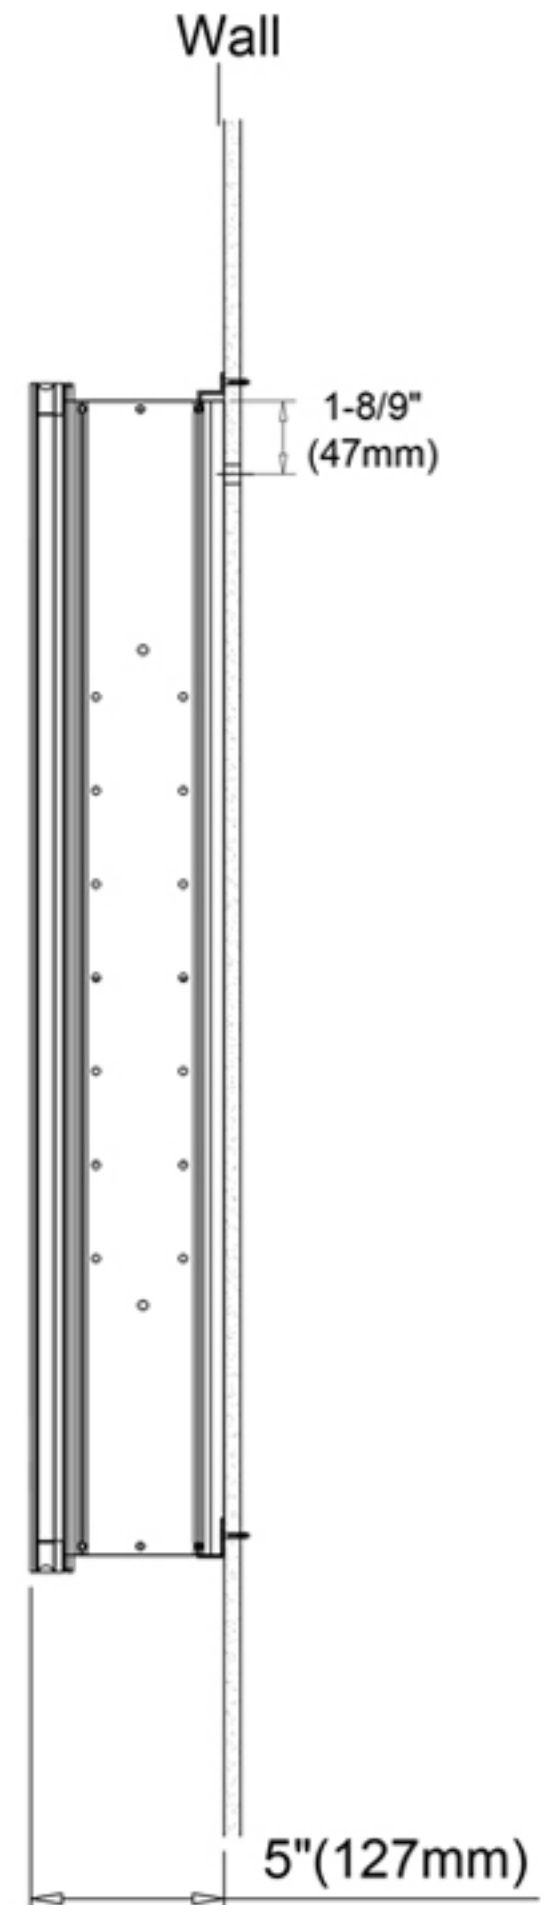

Kelvin	6500
CRI	80+
Lumens*†	1620
R9 Value*	50+
Watts (AC)	60
Lumens per Watt	90

Construction

- Grey aluminum body and door frame
- 3 mirror design – rear of cabinet and both sides of door
- Concealed finger pull-door edge
- Two pieces DTC 155° self-closing hinges on right hand
- Adjustable shelving at 2-1/3" (60 mm) increments
- Single field wire into electrical shelf - Front access serviceability

Codes/Standards Applicable

Electric Option Models are ETL certified to:

- UL 962
- CSA Standard C22.2 No. 68

Dimensions

Height: 30" (762 mm)

Width: 24" (608 mm)

Depth: 5" (127 mm) When surface mounted

1" (25 mm) When recessed

Installation Options

- Recessed Mount - Rough Opening - 29-1/2" H x 23-1/2" W x 4" D (749mm H x 597mm W x 102mm D)
- Surface Mount - Surface Mount Kit is included

Electrical System

- 60 Watts LED Driver
- INPUT : 120VAC 60HZ 1.2A
- OUTPUT : 12VAC 5.0A
- Field wire location as shown in drawing
- 1/2" conduit (Ø 7/8" actual) electrical knockout location shown below
- Included field wire cable clamp
- Circuit Diagram

Circuit Diagram

Recessed Mount

Surface Mount

Cabinet Dimensions

Rough-in Dimensions

Back of Cabinet - Wire Access Location