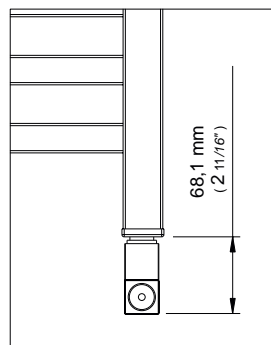

LARGHEZZA width largeur	mm. 720 inches 28 3/8										VOLTAGGIO voltage
		RL447006 lucido polished / poli satinato brushed / satiné	RL447008 lucido polished / poli satinato brushed / satiné	RL447012 lucido polished / poli satinato brushed / satiné	RL447016 lucido polished / poli satinato brushed / satiné	RL447018 lucido polished / poli satinato brushed / satiné	RL447020 lucido polished / poli satinato brushed / satiné	RL447022 lucido polished / poli satinato brushed / satiné	RL447024 lucido polished / poli satinato brushed / satiné	RL447028 lucido polished / poli satinato brushed / satiné	
		watt 115 btus 392	watt 148 btus 505	watt 232 btus 791	watt 296 btus 1009	watt 344 btus 1173	watt 370 btus 1262	watt 420 btus 1432	watt 442 btus 1507	watt 530 btus 1807	115v

VERSIONE ELETTRICA / Electric version / Version électrique

Ingombro placchetta a muro
Wall-plate dimensions
Dimensions de la plaque

Ingombro regolatore di potenza
Digital heat controller dimensions
Dimensions du regulateur de puissance

VERSIONE IDRAULICA / Hydraulic version / Version hydraulique

Ingombro valvola Cube
Valve Cube dimension
Dimension de la valve Cube

Ingombro frontale valvola Cube
Valve Cube frontal dimension
Dimension frontale de la valve Cube

AMBA PRODUCTS – CUSTOM PRICING (US DOLLARS EX WORKS)

QUADRO COLLECTION

	<i>Length</i>	16 3/4	21 1/2	33 1/4	42 3/4	49 3/4	54 1/2	59 1/4	66 3/8	75 3/4
<i>Width</i>										
16 1/2		\$1,206.98	\$1,381.17	\$1,970.94	\$2,268.82	\$2,468.70	\$2,648.51	\$2,823.33	\$3,022.87	\$3,339.74
20 1/2		Stock	\$1,651.36	Stock	Stock	\$2,566.96	Stock	\$2,953.53	\$3,140.64	\$3,537.77
24 3/8		\$1,524.32	\$1,726.38	\$2,097.45	\$2,478.93	\$2,713.25	\$2,872.21	\$3,092.46	\$3,328.81	\$3,707.58
28 3/8		\$1,584.17	\$1,746.89	\$1,583.93	\$1,885.73	\$2,823.23	\$3,027.55	\$3,263.57	\$3,517.03	\$3,925.13