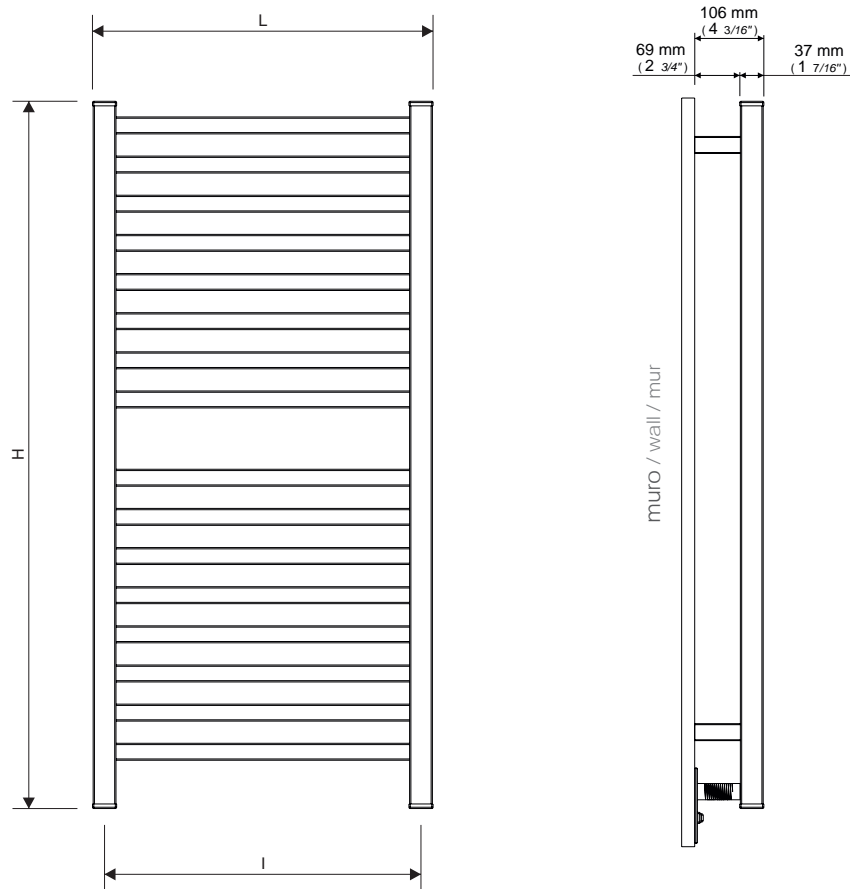

Ingombro con attacco lungo
Measurements with long wall brackets
Mesurations avec attache long

L LARGHEZZA
width / largeur

H ALTEZZA
height / hauteur

I INTERASSE TUBI PER LA VERSIONE IDRAULICA
pipes'connections for the hydraulic version
connexions des tuyaux pour la version hydraulique