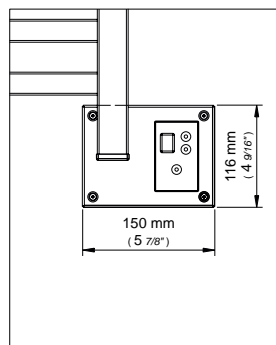

LARGHEZZA width largeur	mm. 720 inches 28 3/8										VOLTAGGIO voltage
		RL447006 lucido polished / poli satinato brushed / satiné	RL447008 lucido polished / poli satinato brushed / satiné	RL447012 lucido polished / poli satinato brushed / satiné	RL447016 lucido polished / poli satinato brushed / satiné	RL447018 lucido polished / poli satinato brushed / satiné	RL447020 lucido polished / poli satinato brushed / satiné	RL447022 lucido polished / poli satinato brushed / satiné	RL447024 lucido polished / poli satinato brushed / satiné	RL447028 lucido polished / poli satinato brushed / satiné	
		watt 115 btus 392	watt 148 btus 505	watt 232 btus 791	watt 296 btus 1009	watt 344 btus 1173	watt 370 btus 1262	watt 420 btus 1432	watt 442 btus 1507	watt 530 btus 1807	115v

Ingombro con attacco lungo
Measurements with long wall brackets
Mesurations avec attache long

L LARGHEZZA
width / largeur

H ALTEZZA
height / hauteur

I INTERASSE TUBI PER LA VERSIONE IDRAULICA
pipes'connections for the hydraulic version
connexions des tuyaux pour la version hydraulique

VERSIONE ELETTRICA / Electric version / Version électrique

Ingombro placchetta a muro
Wall-plate dimensions
Dimensions de la plaque

Ingombro regolatore di potenza
Digital heat controller dimensions
Dimensions du regulateur de puissance