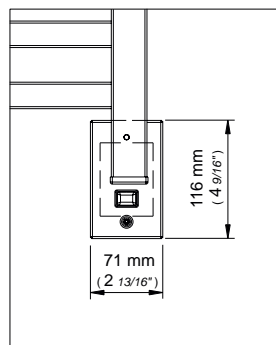

VERSIONE ELETTRICA / Electric version / Version électrique

Ingombro placchetta a muro
Wall-plate dimensions
Dimensions de la plaque