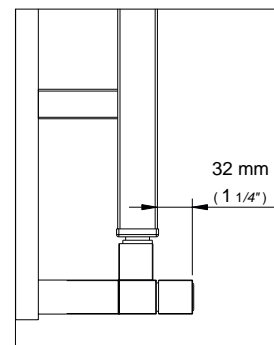

Ingombro con attacco lungo
Measurements with long wall brackets
Mesurations avec attache long

L LARGHEZZA
width / largeur

H ALTEZZA
height / hauteur

I INTERASSE TUBI PER LA VERSIONE IDRAULICA
pipes'connections for the hydraulic version
connexions des tuyaux pour la version hydraulique

VERSIONE ELETTRICA / Electric version / Version électrique

Ingombro placchetta a muro
Wall-plate dimensions
Dimensions de la plaque

Ingombro regolatore di potenza
Digital heat controller dimensions
Dimensions du regulateur de puissance

VERSIONE IDRAULICA / Hydraulic version / Version hydraulique

Ingombro valvola Cube
Valve Cube dimension
Dimension de la valve Cube

Ingombro frontale valvola Cube
Valve Cube frontal dimension
Dimension frontale de la valve Cube

AMBA PRODUCTS – CUSTOM PRICING (US DOLLARS EX WORKS)

QUADRO COLLECTION

	<i>Length</i>	16 3/4	21 1/2	33 1/4	42 3/4	49 3/4	54 1/2	59 1/4	66 3/8	75 3/4
<i>Width</i>										
16 1/2		\$1,206.98	\$1,381.17	\$1,970.94	\$2,268.82	\$2,468.70	\$2,648.51	\$2,823.33	\$3,022.87	\$3,339.74
20 1/2		Stock	\$1,651.36	Stock	Stock	\$2,566.96	Stock	\$2,953.53	\$3,140.64	\$3,537.77
24 3/8		\$1,524.32	\$1,726.38	\$2,097.45	\$2,478.93	\$2,713.25	\$2,872.21	\$3,092.46	\$3,328.81	\$3,707.58
28 3/8		\$1,584.17	\$1,746.89	\$1,583.93	\$1,885.73	\$2,823.23	\$3,027.55	\$3,263.57	\$3,517.03	\$3,925.13