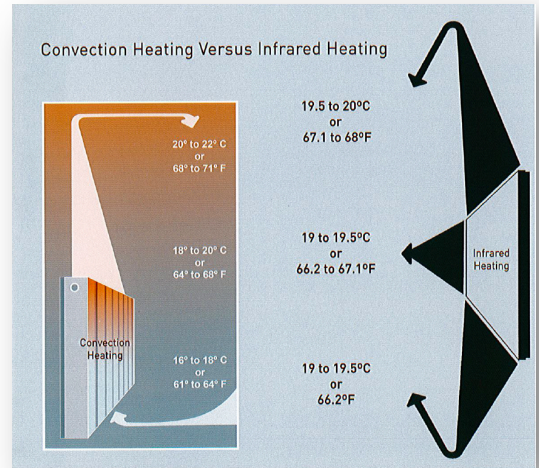

## Easy Installation and Space Saver Installation Facile et plus d'espace à vivre

Only a power supply is needed and your Lava® will work immediately. Easy and flexible to mount on walls, horizontally or vertically. You will also gain storage space you never knew you had by eliminating any radiator or space heater.