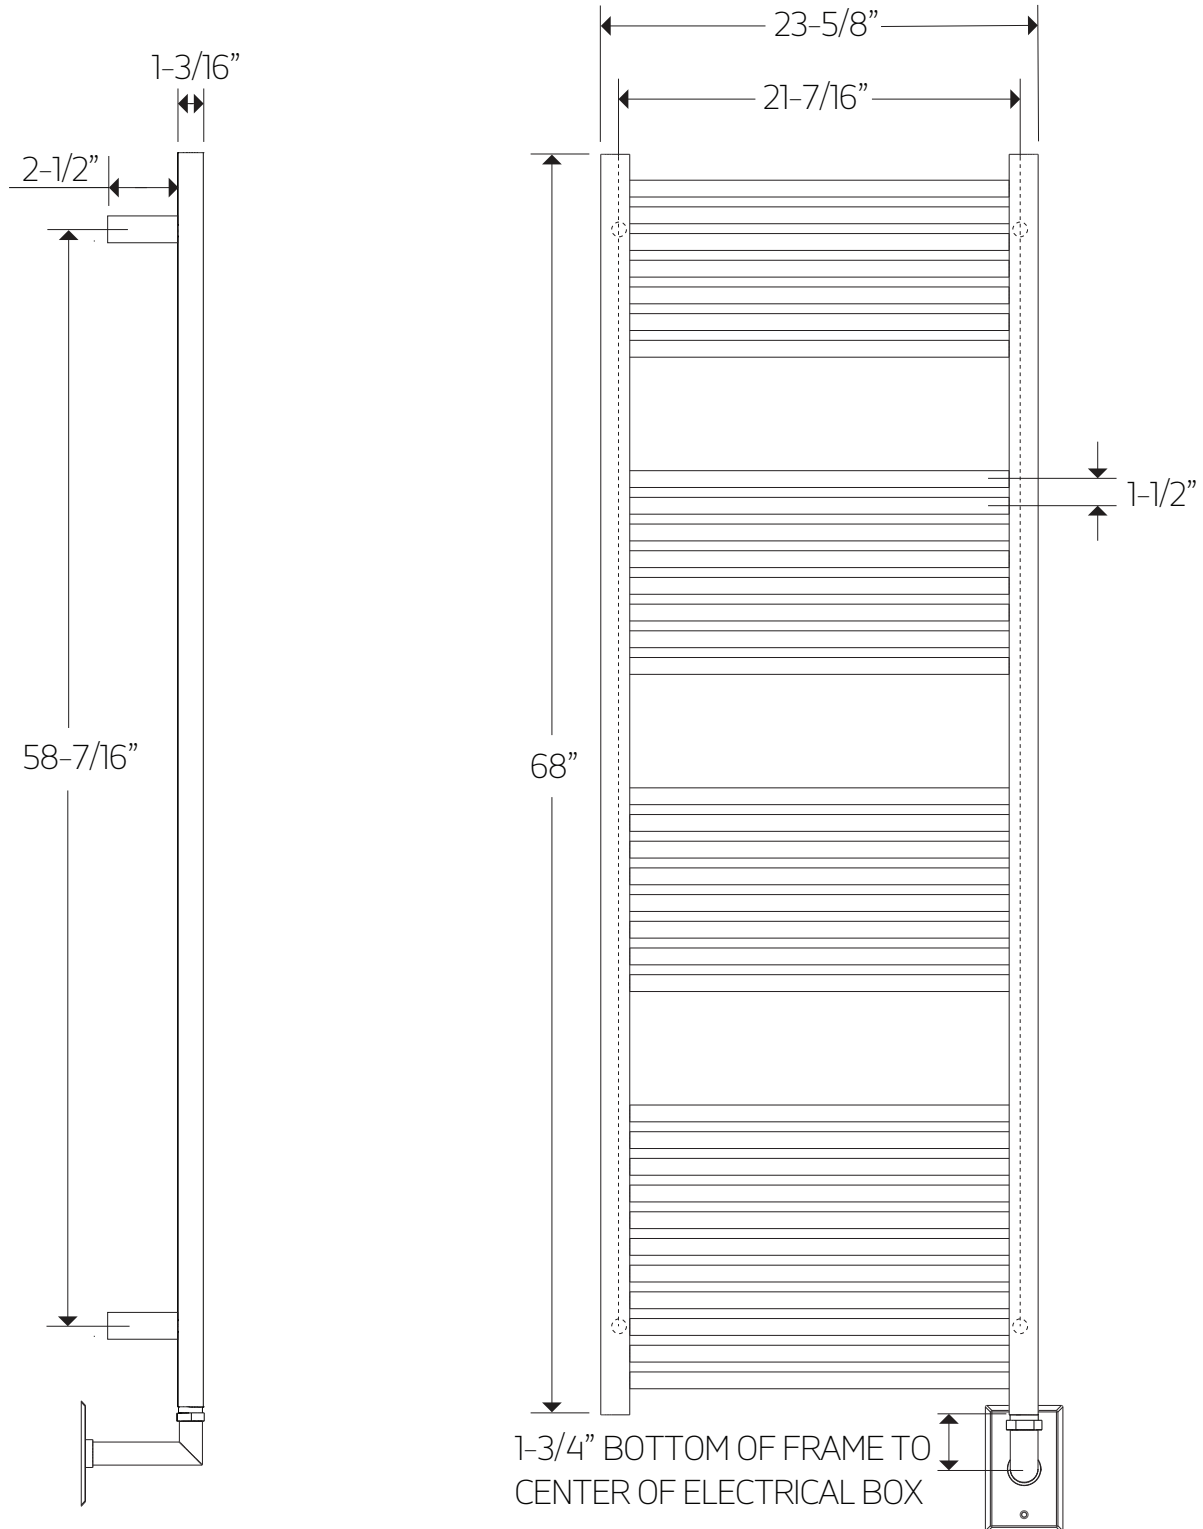

ELEMENT

600W, 110V

CODES

UL Approved
CSA-US Approved

REQUIREMENTS

The towel warmer must be installed so that the Element is at the bottom.

artos[®]

M17260W

denby towel warmer,
hardwired

PRODUCT DIMENSIONS

artos[®]

M17260W

denby towel warmer,
hardwired

STEP 1

STEP 2

INSTALLATION STEPS