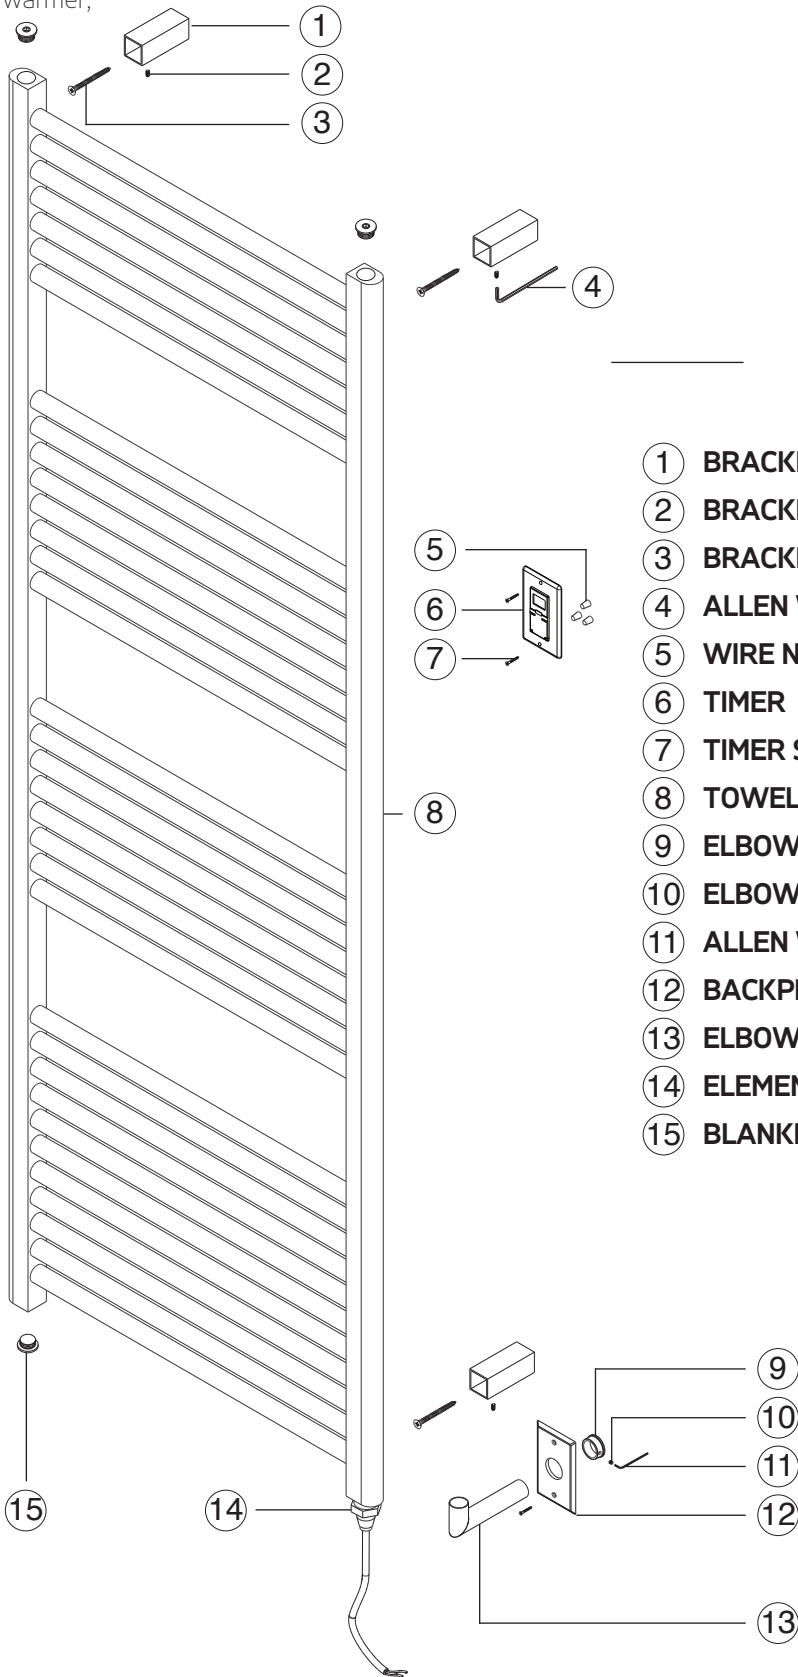

STEP 3

STEP 4

artos[®]

M17260W

denby towel warmer,
hardwired

INSTALLATION STEPS

STEP 5

STEP 6

artos[®]

M17260W

denby towel warmer,
hardwired

- ① **BRACKETS(4)** M17260W XP1
- ② **BRACKET SET SCREWS(4)** M17260W XP2
- ③ **BRACKET SCREWS(4)** M17260W XP3
- ④ **ALLEN WRENCH** M17260W XP4
- ⑤ **WIRE NUTS(3)** M17260W XP5
- ⑥ **TIMER** M17260W XP6
- ⑦ **TIMER SCREWS(2)** M17260W XP7
- ⑧ **TOWEL WARMER** M17260W XP8
- ⑨ **ELBOW SECURING SLEEVE** M17260W XP9
- ⑩ **ELBOW SET SCREW** M17260W XP10
- ⑪ **ALLEN WRENCH** M17260W XP11
- ⑫ **BACKPLATE** M17260W XP12
- ⑬ **ELBOW** M17260W XP13
- ⑭ **ELEMENT** M17260W XP14
- ⑮ **BLANKING CAP(3)** M17260W XP15