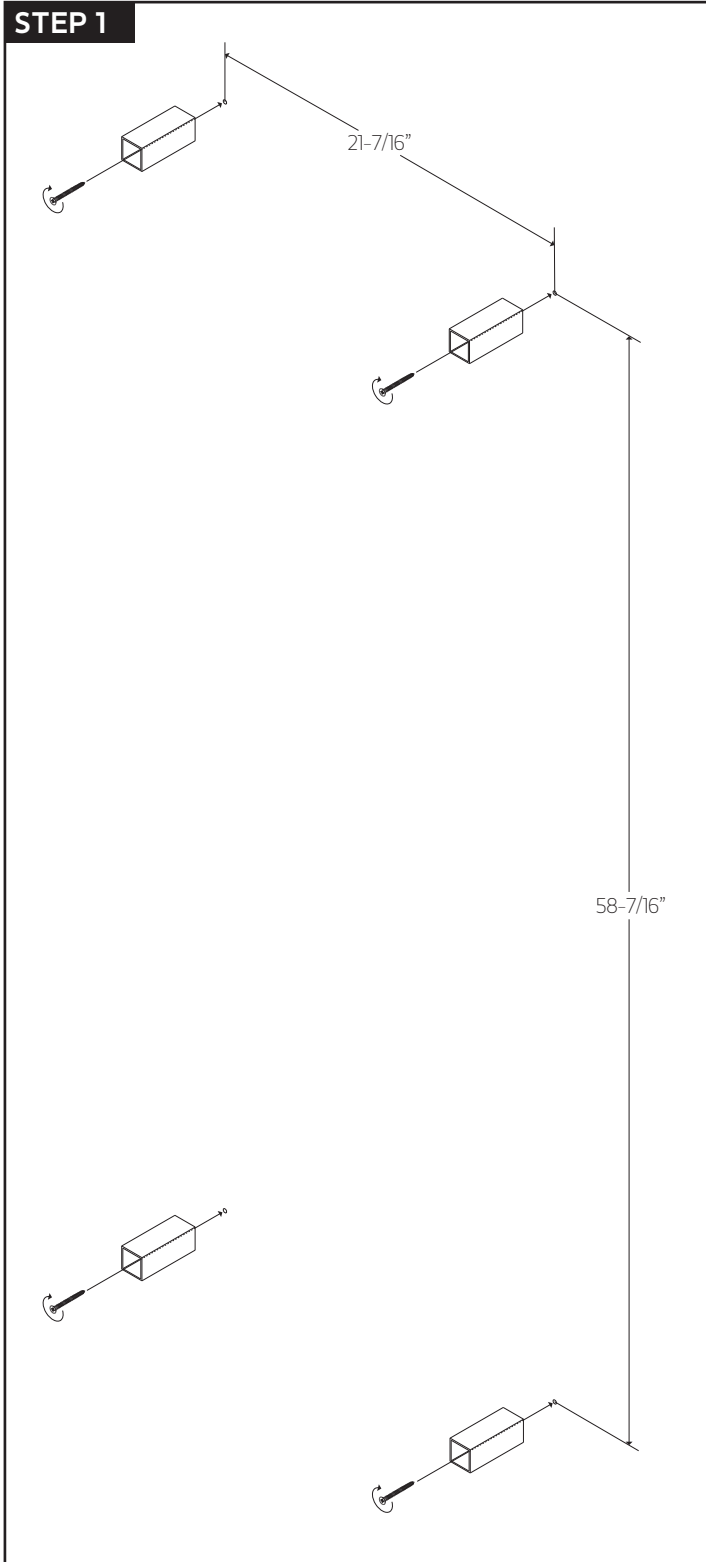

denby towel warmer,
hardwired

PRODUCT DIMENSIONS

artos[®]

M17260W

denby towel warmer,
hardwired

STEP 1

STEP 2

INSTALLATION STEPS