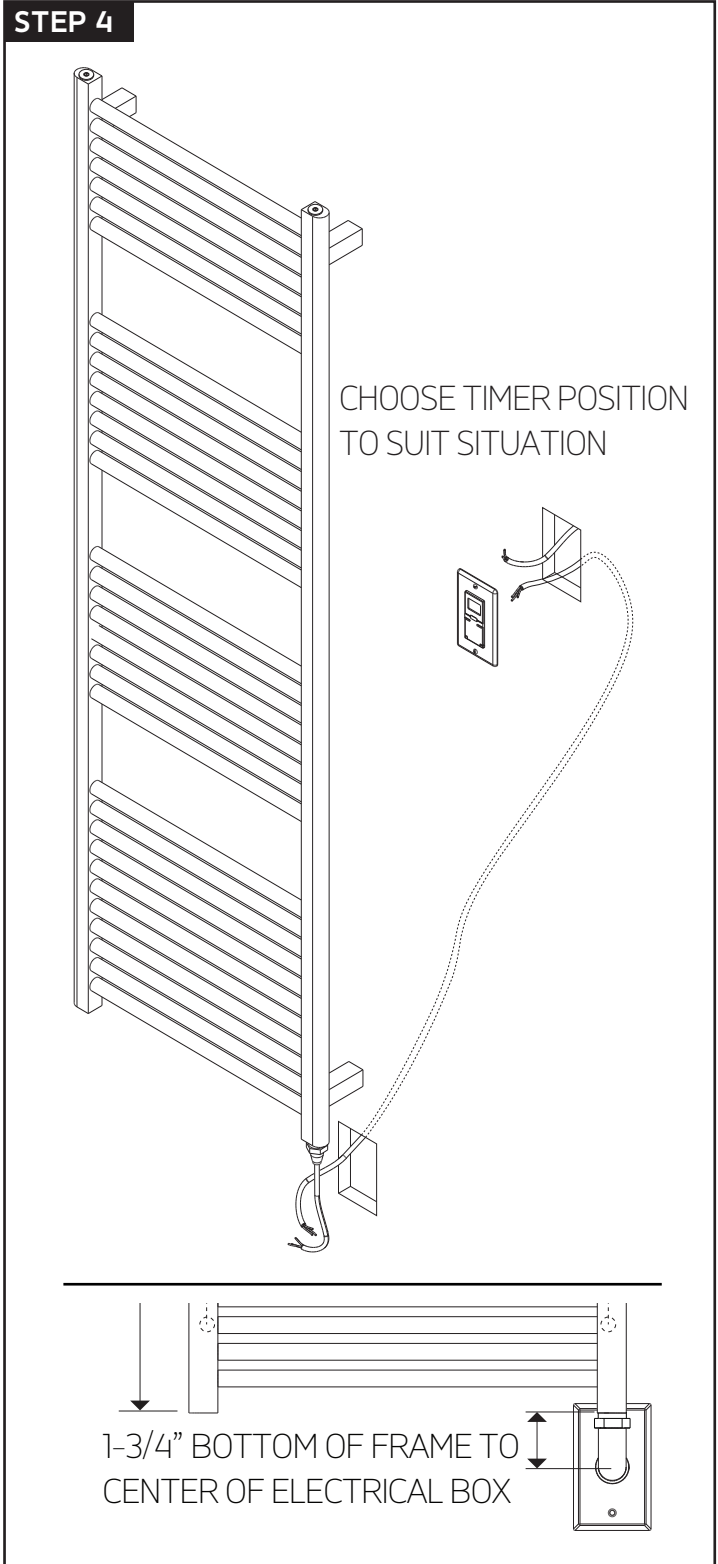

INSTALLATION STEPS

STEP 3

STEP 4