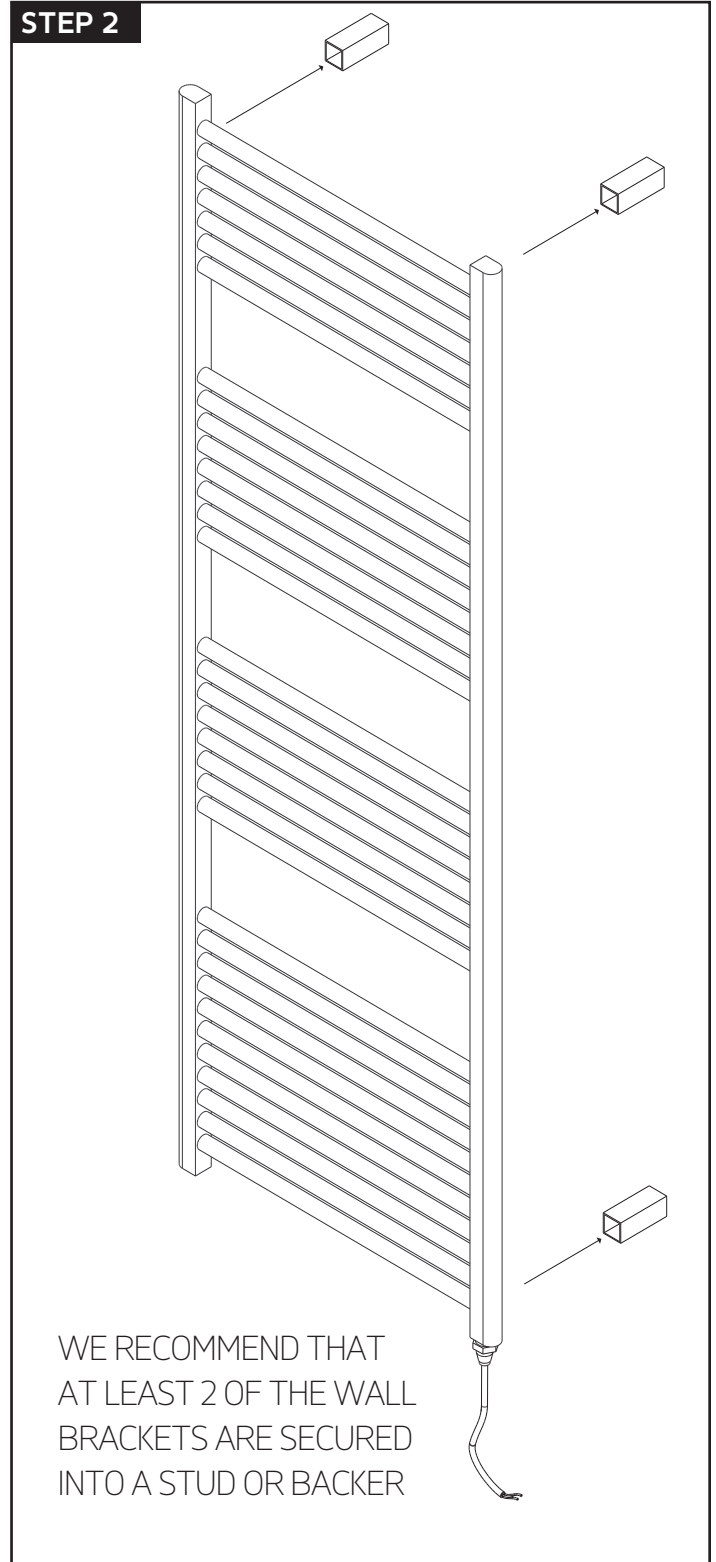

denby towel warmer,
hardwired

PRODUCT DIMENSIONS

artos[®]

M17260W

denby towel warmer,
hardwired

STEP 1

STEP 2

INSTALLATION STEPS