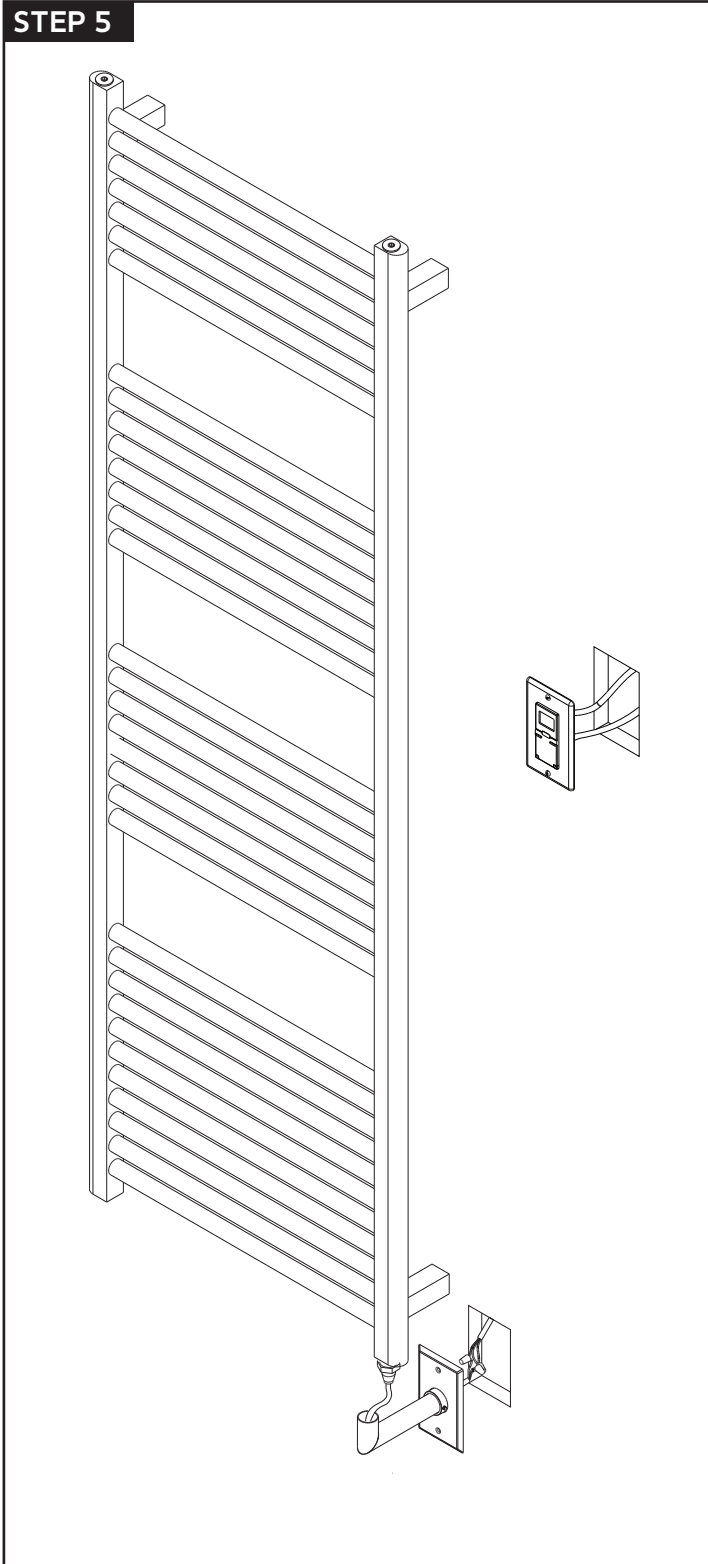

STEP 3

STEP 4

artos[®]

M17260W

denby towel warmer,
hardwired

INSTALLATION STEPS

STEP 5

STEP 6