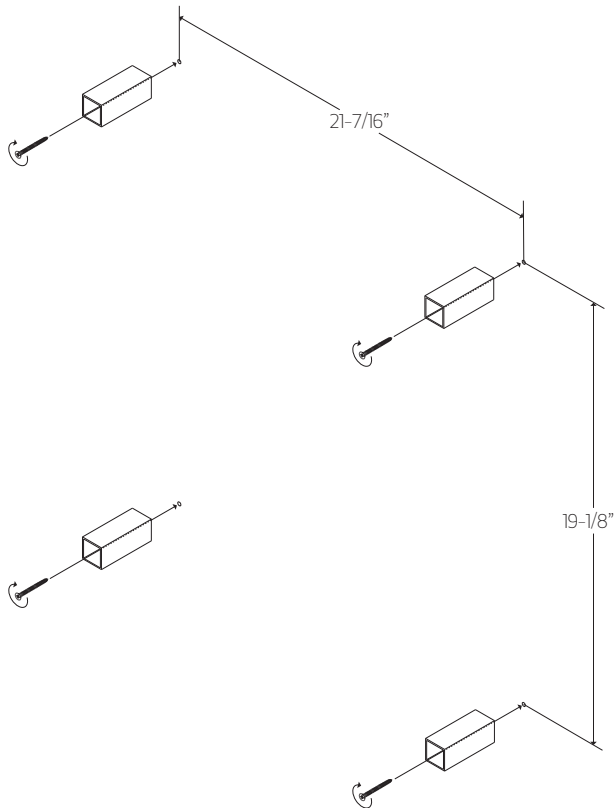

PRODUCT DIMENSIONS

denby towel warmer,
hardwired

artos[®]

M06860W

denby towel warmer,
hardwired

STEP 1

*DIMENSIONS ARE APPROXIMATE FOR
BLOCKING PURPOSES, PLEASE MEASURE UNIT

STEP 2

WE RECOMMEND THAT AT LEAST
2 OF THE WALL BRACKETS ARE
SECURED INTO A STUD OR BACKER

INSTALLATION STEPS

STEP 3

STEP 4

artos[®]

M06860W

denby towel warmer,
hardwired

INSTALLATION STEPS

STEP 5

STEP 6

artos[®]

M06860W

denby towel warmer,
hardwired

PARTS BREAKDOWN

- ① **WALL BRACKET(4)** M06860W XP1
- ② **BRACKET SET SCREW(4)** M06860W XP2
- ③ **BRACKET SCREW(4)** M06860W XP3
- ④ **BLANKING CAP(3)** M06860W XP4
- ⑤ **WIRE NUTS(3)** M06860W XP5
- ⑥ **TIMER** M06860W XP6
- ⑦ **TIMER SCREWS(2)** M06860W XP7
- ⑧ **TOWEL WARMER** M06860W XP8
- ⑨ **ELBOW SECURING SLEEVE** M06860W XP9
- ⑩ **ELBOW SET SCREW** M06860W XP10
- ⑪ **ALLEN WRENCH** M06860W XP11
- ⑫ **BACKPLATE** M06860W XP12
- ⑬ **ELBOW** M06860W XP13
- ⑭ **ELEMENT** M06860W XP14