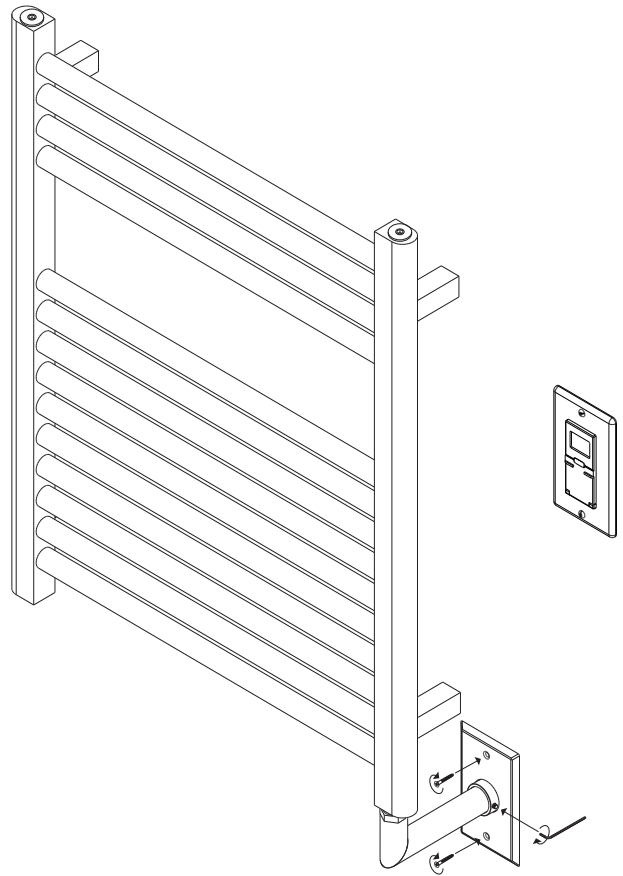

WE RECOMMEND THAT AT LEAST
2 OF THE WALL BRACKETS ARE
SECURED INTO A STUD OR BACKER

INSTALLATION STEPS

STEP 3

STEP 4

artos[®]

M06860W

denby towel warmer,
hardwired

INSTALLATION STEPS

STEP 5

STEP 6

artos[®]

M06860W

denby towel warmer,
hardwired

PARTS BREAKDOWN

- ① **WALL BRACKET(4)** M06860W XP1
- ② **BRACKET SET SCREW(4)** M06860W XP2
- ③ **BRACKET SCREW(4)** M06860W XP3
- ④ **BLANKING CAP(3)** M06860W XP4
- ⑤ **WIRE NUTS(3)** M06860W XP5
- ⑥ **TIMER** M06860W XP6
- ⑦ **TIMER SCREWS(2)** M06860W XP7
- ⑧ **TOWEL WARMER** M06860W XP8
- ⑨ **ELBOW SECURING SLEEVE** M06860W XP9
- ⑩ **ELBOW SET SCREW** M06860W XP10
- ⑪ **ALLEN WRENCH** M06860W XP11
- ⑫ **BACKPLATE** M06860W XP12
- ⑬ **ELBOW** M06860W XP13
- ⑭ **ELEMENT** M06860W XP14