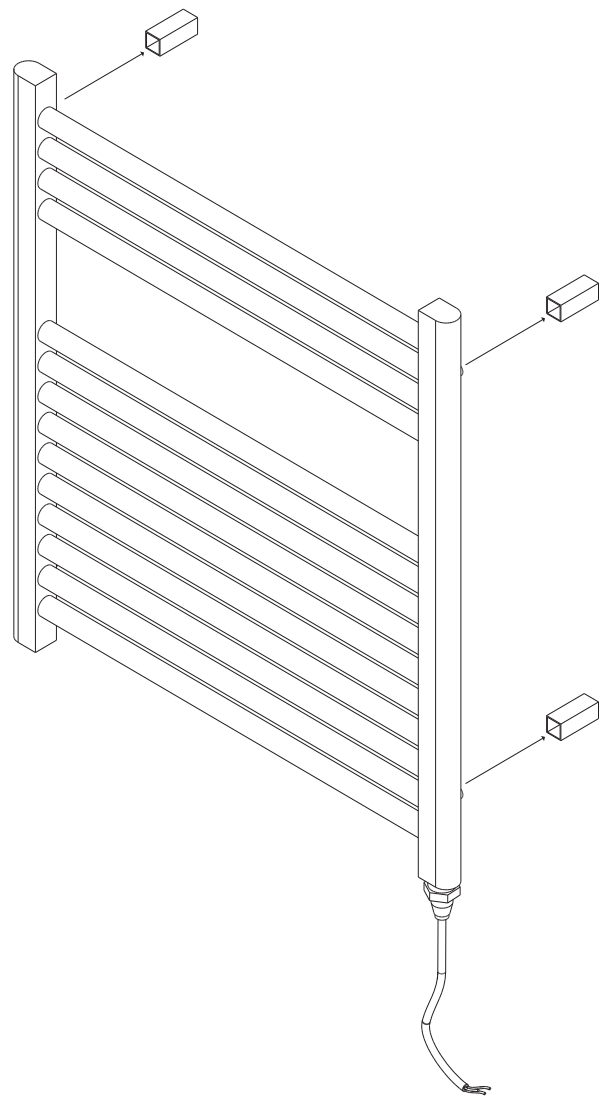

PRODUCT DIMENSIONS

denby towel warmer,
hardwired

artos[®]

M06860W

denby towel warmer,
hardwired

STEP 1

*DIMENSIONS ARE APPROXIMATE FOR
BLOCKING PURPOSES, PLEASE MEASURE UNIT

STEP 2

WE RECOMMEND THAT AT LEAST
2 OF THE WALL BRACKETS ARE
SECURED INTO A STUD OR BACKER

INSTALLATION STEPS

STEP 3

STEP 4

artos[®]

M06860W

denby towel warmer,
hardwired

INSTALLATION STEPS