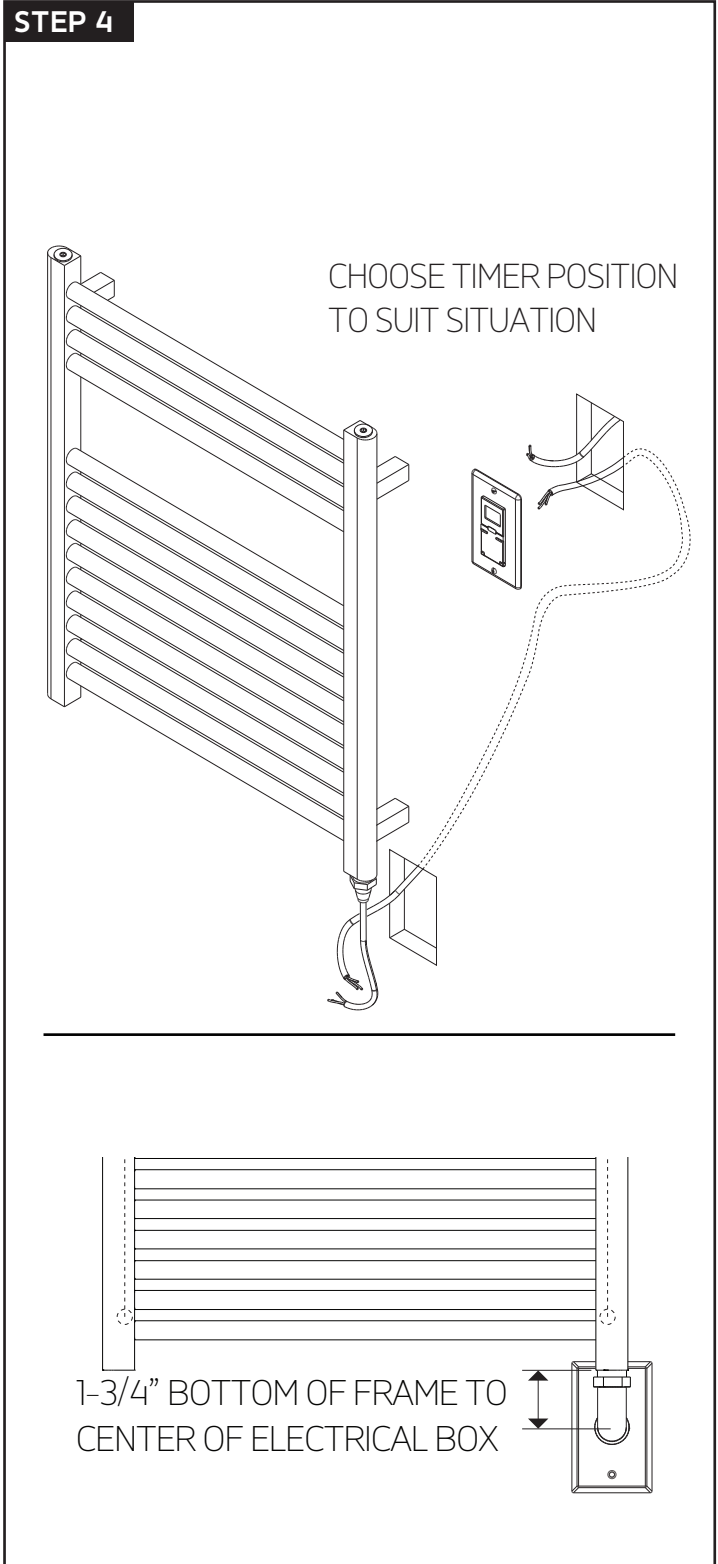

INSTALLATION STEPS

STEP 3

STEP 4