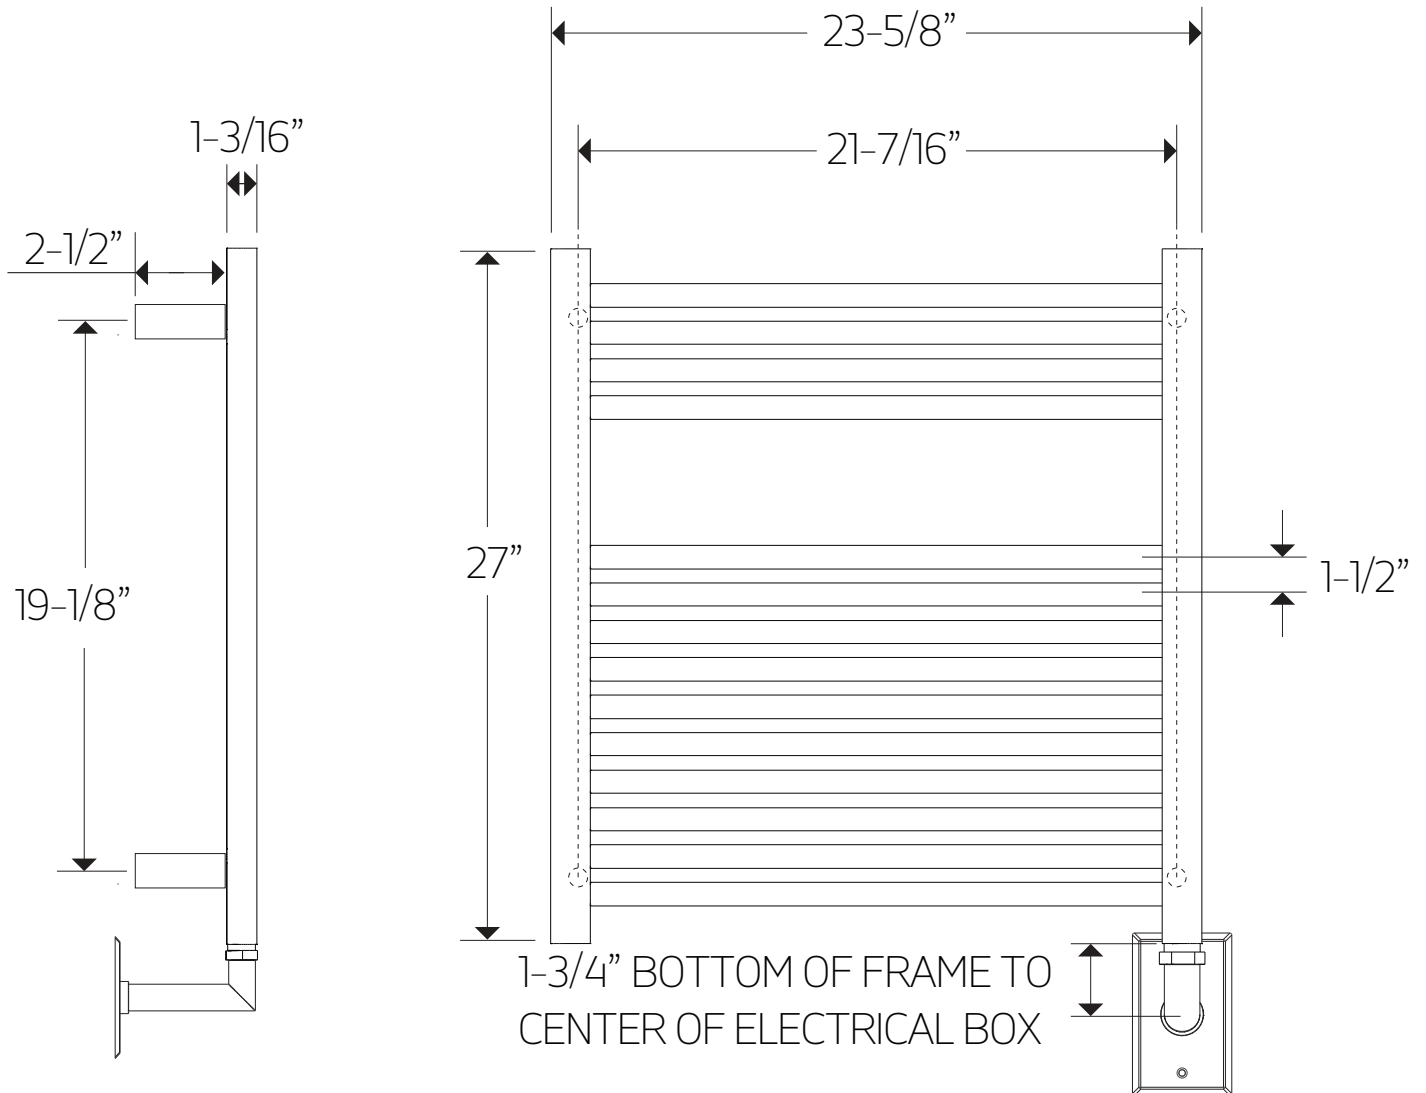

PRODUCT DIMENSIONS

denby towel warmer,
hardwired

artos[®]

M06860W

denby towel warmer,
hardwired

STEP 1

*DIMENSIONS ARE APPROXIMATE FOR
BLOCKING PURPOSES, PLEASE MEASURE UNIT

STEP 2