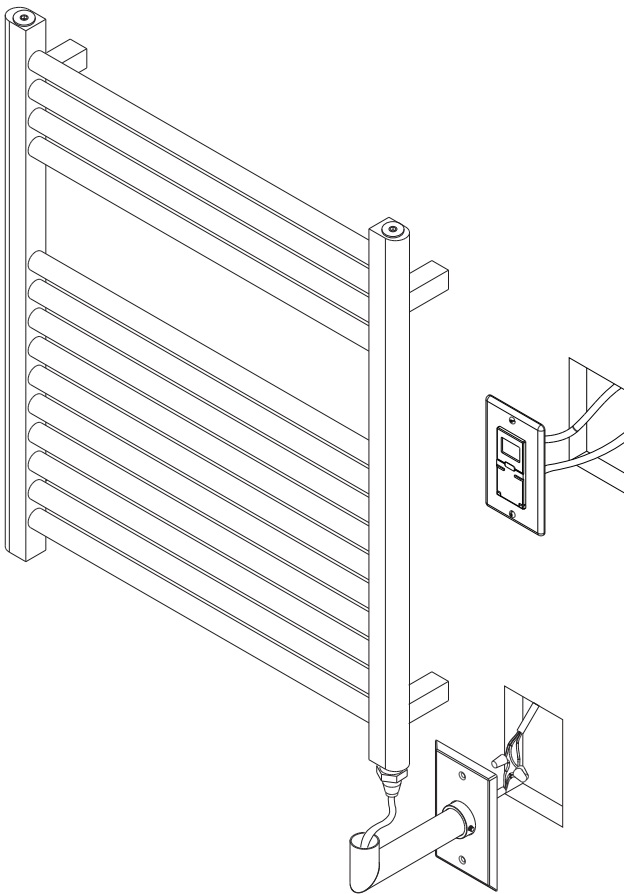

WE RECOMMEND THAT AT LEAST
2 OF THE WALL BRACKETS ARE
SECURED INTO A STUD OR BACKER

INSTALLATION STEPS

STEP 3

STEP 4

artos[®]

M06860W

denby towel warmer,
hardwired

INSTALLATION STEPS

STEP 5

STEP 6

artos[®]

M06860W

denby towel warmer,
hardwired

PARTS BREAKDOWN

- ① **WALL BRACKET(4)** M06860W XP1
- ② **BRACKET SET SCREW(4)** M06860W XP2
- ③ **BRACKET SCREW(4)** M06860W XP3
- ④ **BLANKING CAP(3)** M06860W XP4
- ⑤ **WIRE NUTS(3)** M06860W XP5
- ⑥ **TIMER** M06860W XP6
- ⑦ **TIMER SCREWS(2)** M06860W XP7
- ⑧ **TOWEL WARMER** M06860W XP8
- ⑨ **ELBOW SECURING SLEEVE** M06860W XP9
- ⑩ **ELBOW SET SCREW** M06860W XP10
- ⑪ **ALLEN WRENCH** M06860W XP11
- ⑫ **BACKPLATE** M06860W XP12
- ⑬ **ELBOW** M06860W XP13
- ⑭ **ELEMENT** M06860W XP14