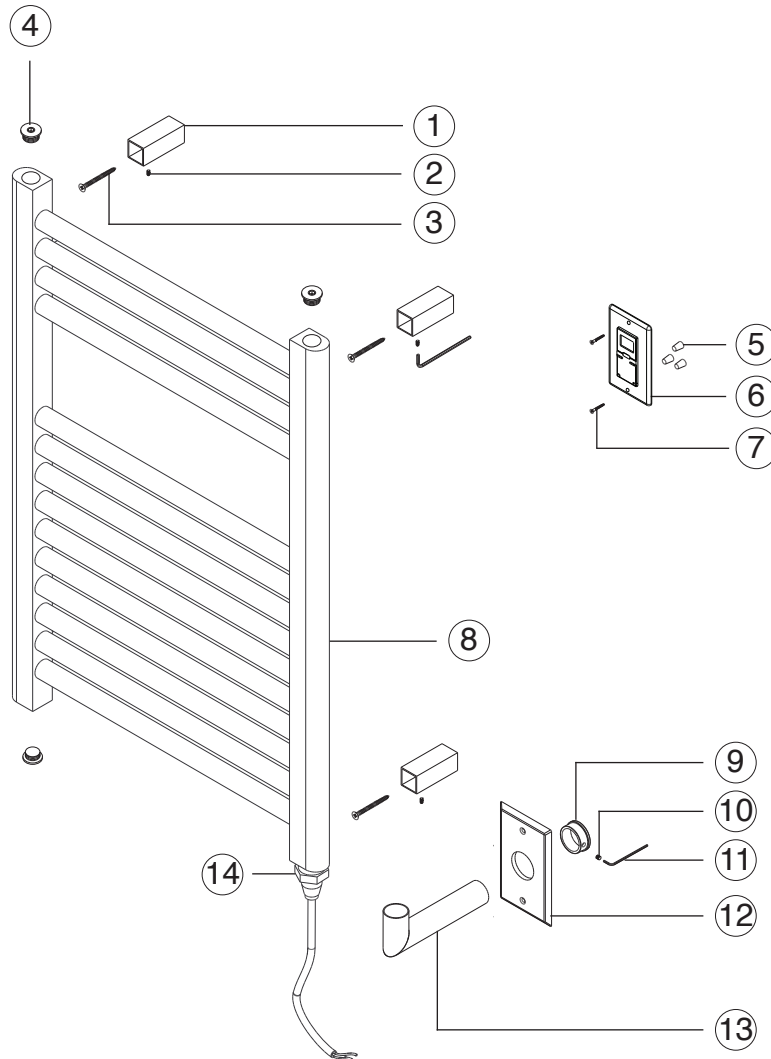

WE RECOMMEND THAT AT LEAST
2 OF THE WALL BRACKETS ARE
SECURED INTO A STUD OR BACKER

INSTALLATION STEPS

STEP 3

STEP 4

artos[®]

M06860W

denby towel warmer,
hardwired

INSTALLATION STEPS

STEP 5

STEP 6

artos[®]

M06860W

denby towel warmer,
hardwired

PARTS BREAKDOWN

- ① **WALL BRACKET(4)** M06860W XP1
- ② **BRACKET SET SCREW(4)** M06860W XP2
- ③ **BRACKET SCREW(4)** M06860W XP3
- ④ **BLANKING CAP(3)** M06860W XP4
- ⑤ **WIRE NUTS(3)** M06860W XP5
- ⑥ **TIMER** M06860W XP6
- ⑦ **TIMER SCREWS(2)** M06860W XP7
- ⑧ **TOWEL WARMER** M06860W XP8
- ⑨ **ELBOW SECURING SLEEVE** M06860W XP9
- ⑩ **ELBOW SET SCREW** M06860W XP10
- ⑪ **ALLEN WRENCH** M06860W XP11
- ⑫ **BACKPLATE** M06860W XP12
- ⑬ **ELBOW** M06860W XP13
- ⑭ **ELEMENT** M06860W XP14