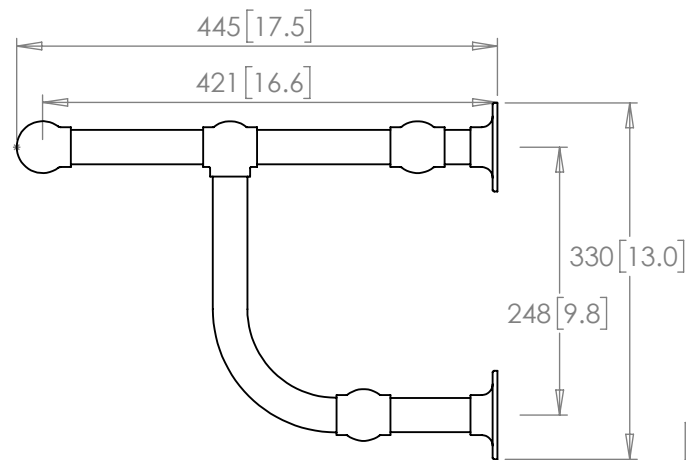

Cable Exit
(Top Right)

Kinver 7 Rail

330 x 680 x 445

19 October 2022

KINV-7-E-330-680-445

UB - UNLACQUERED BRASS	CP - POLISHED CHROME
BB - BRUSHED BRASS	BC - BRUSHED CHROME
BN - BRUSHED NICKEL	NP - POLISHED NICKEL
LAB - LIGHT ANTIQUE BRONZE	LB - LIGHT BRONZE
MAB - MEDIUM ANTIQUE BRONZE	MB - MEDIUM BRONZE
DAB - DARK ANTIQUE BRONZE	DB - DARK BRONZE
AG - ANTIQUE GOLD	GP - GOLD PLATED
BG - BRUSHED GOLD	GM - GUN METAL
MWP - MATT WHITE P.COAT	MBP - MATT BLACK P.COAT

THE STERLINGHAM

SCALE: 1:10 | APPROX WEIGHT KG

MANUFACTURED FROM BRASS

Units 2 & 2A Stamford Street
Amblecote, Stourbridge,
Worcestershire
England, DY8 4HR

Telephone : 01384 370901
Fax : 01384 880159
sales@sterlingham.co.uk
www.sterlingham.co.uk