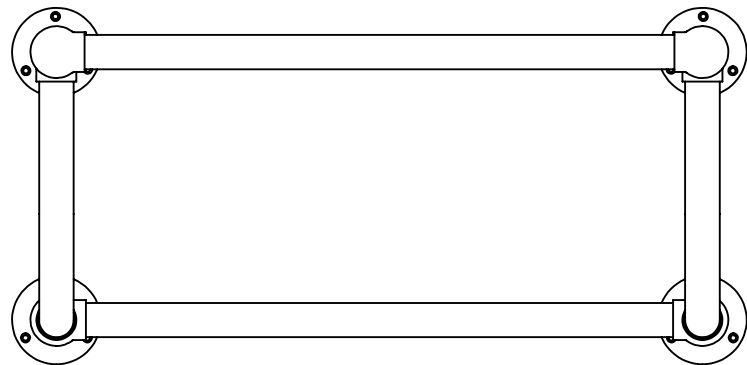

Cable Exit
(Top Right)

Kinver 7 Rail

330 x 680 x 445

19 October 2022

KINV-7-E-330-680-445

UB - UNLACQUERED BRASS	CP - POLISHED CHROME
BB - BRUSHED BRASS	BC - BRUSHED CHROME
BN - BRUSHED NICKEL	NP - POLISHED NICKEL
LAB - LIGHT ANTIQUE BRONZE	LB - LIGHT BRONZE
MAB - MEDIUM ANTIQUE BRONZE	MB - MEDIUM BRONZE
DAB - DARK ANTIQUE BRONZE	DB - DARK BRONZE
AG - ANTIQUE GOLD	GP - GOLD PLATED
BG - BRUSHED GOLD	GM - GUN METAL
MWP - MATT WHITE P.COAT	MBP - MATT BLACK P.COAT

THE STERLINGHAM

SCALE: 1:10 | APPROX WEIGHT KG

MANUFACTURED FROM BRASS

Units 2 & 2A Stamford Street
Amblecote, Stourbridge,
Worcestershire
England, DY8 4HR

Telephone : 01384 370901
Fax : 01384 880159
sales@sterlingham.co.uk
www.sterlingham.co.uk