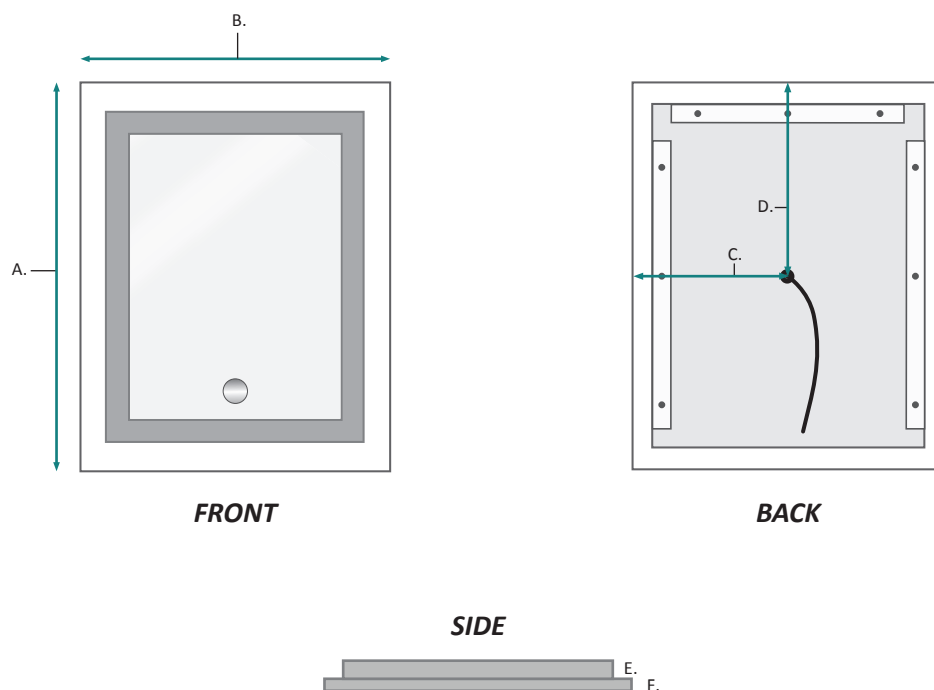

ICON 2430 Wall Mirror - Specification Sheet

Features

- Dimmable LED task lighting
- Integrated touch sensor control with memory
- Energy efficient LED lighting 5000K
- 2310 Lumens
- CRI 90+
- Integrated Defogger

Electrical System

- 120Vac, 60Hz, 50.5W
- Electric Current: 0.42A
- Wattage: 50.5W

Model

- ICON 2430

ICON 2430 Wall Mirror - Specification Sheet

Dimensions

- Height: 30"
- Width: 24"
- Depth: 1-9/16"

FRONT, BACK & SIDE

MODEL	A	B	C	D	E	F
ICON2430	30	24	11-13/20	14-3/4	1-3/8	3/16