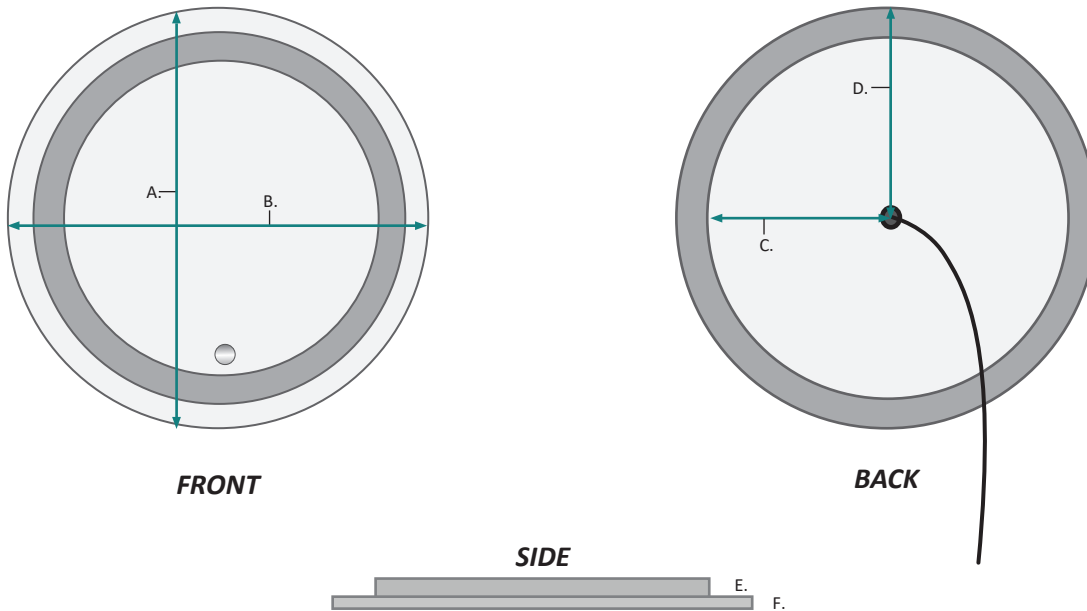

ICON Round Wall Mirror - Specification Sheet

Features

- Dimmable LED task lighting
- Integrated touch sensor control with memory
- Energy efficient LED lighting 5000K
- 2300 Lumens
- CRI 90+
- Integrated Defogger

Electrical System

- 120Vac, 60Hz, 36.3W
- Electric Current: 0.33A
- Wattage: 36.3W

Model

- ICON Round

ICON Round Wall Mirror - Specification Sheet

Dimensions

- Height: 24"
- Width: 24"
- Depth: 1-4/7"

FRONT, BACK & SIDE

MODEL	A	B	C	D	E	F
ICONRound 2424	24	24	12	12	1-1/2	1/4