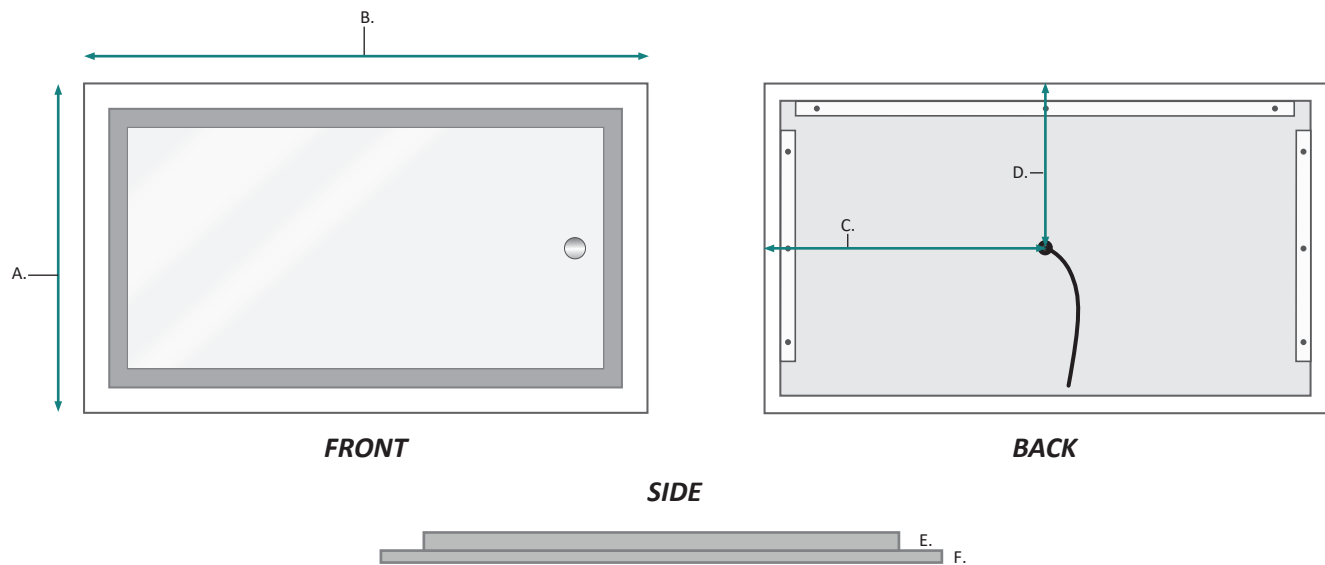

Electrical System

- 120Vac, 60Hz, 37.4W
- Electric Current: 0.34A
- Wattage: 37.4W

Model

- ICON 1830

ICON 1830 Wall Mirror - Specification Sheet

Dimensions

- Height: 18"
- Width: 30"
- Depth: 1-9/16"

FRONT, BACK & SIDE

MODEL	A	B	C	D	E	F
ICON1830	18	30	14-3/4	8-13/20	1-3/8	3/16