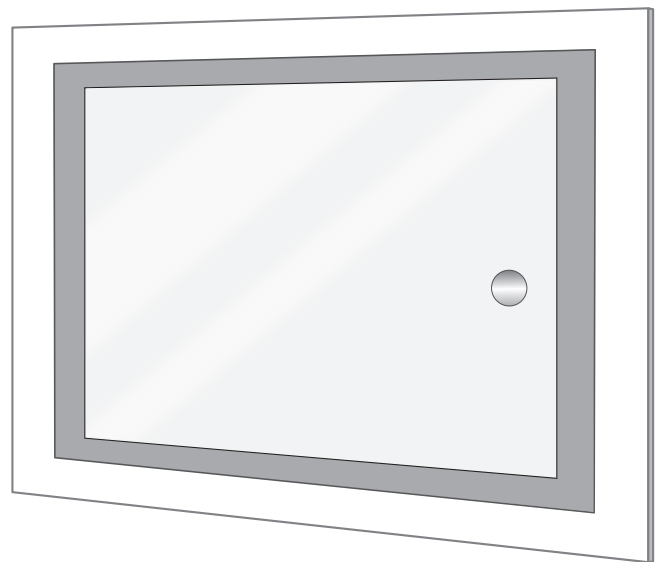

ICON 1830 Wall Mirror - Specification Sheet

Features

- Dimmable LED task lighting
- Integrated touch sensor control with memory
- Energy efficient LED lighting 5000K
- 3000 Lumens
- CRI 90+
- Integrated Defogger

Construction

- Quality polished edge mirror
- Single phase wire installation, silver backed, copper free
- Construction for surface mounting
- Includes installation hardware

Codes/Standards Applicable

- Conforms to UL Std. 962
- Cert. to CSA Std. C22.2 No.250.0-08
- ETL Intertek 5004931

Electrical System

- 120Vac, 60Hz, 37.4W
- Electric Current: 0.34A
- Wattage: 37.4W

Model

- ICON 1830

ICON 1830 Wall Mirror - Specification Sheet

Dimensions

- Height: 18"
- Width: 30"
- Depth: 1-9/16"

FRONT, BACK & SIDE