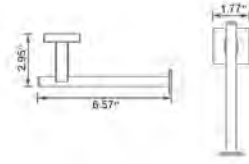

Heat

Toilet Paper Holder Porte-papier hygiénique

Chrome	Matte Black
V66013 $73	V66015 $87