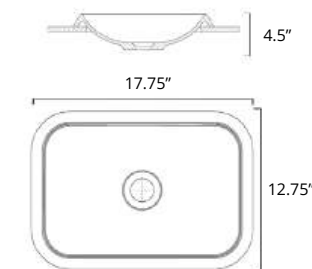

Gabrielli two-tone

	Code	Price
W x D x H L x P x T 16.5" x 16.5" x 6.25"	B9312	\$699
Height from Countertop Hauteur du comptoir 6.3"		
Finish: Matte White & Matte Black		

Martini

	Code	Price
W x D x H L x P x T 17.75" x 15" x 4.75"	B9511	\$529
Height from Countertop Hauteur du comptoir 4"		
Finish: Gloss White		

Puccini

	Code	Price
W x D x H L x P x T 20.25" x 11.75" x 5"	B9711	\$629
Height from Countertop Hauteur du comptoir 5"		
Finish: Gloss White		

Vessel Sinks

Vasques

Puccini two-tone

	Code	Price
W x D x H L x P x T 20.25" x 11.75" x 5"	B9712	\$729
Height from Countertop Hauteur du comptoir 5"		
Finish: Matte White & Matte Black		

Rossini Rectangle

	Code	Price
W x D x H L x P x T 17.75" x 12.75" x 4.5"	B9831	\$439
Height from Countertop Hauteur du comptoir 1.5"		
Finish: Gloss White		

Rossini Round

	Code	Price
W x D x H L x P x T 14.5" x 14.5" x 4.5"	B9811	\$439
Height from Countertop Hauteur du comptoir 1.5"		
Finish: Gloss White		