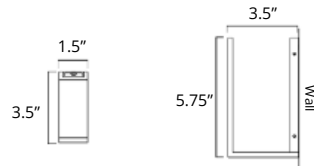

Chrome	Brushed Nickel	Matte Black	Brushed Gold Dark	Brushed Gold Light
V1083 $145	V1084 $156	V1085 $186	V1080-BGD $162	V1080-BGL $162