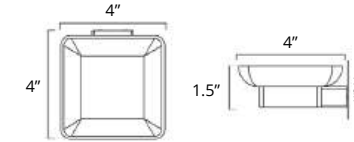

Cinder

Soap Dish Holder
Porte-savon

Chrome	Brushed Nickel	Matte Black
V3513 $60	V3514 $65	V3515 $73