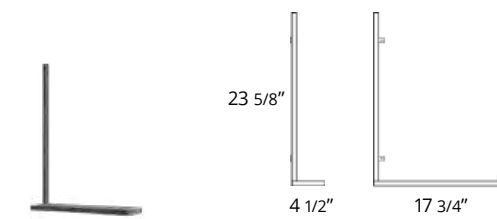

Lyric Wall Mirror Miroir mural Lyric

- 24"
- 31"
- 48"

Code & Price	
IL1024	\$340
IL1031	\$410
IL1048	\$490

Shelf for Lyric Mirror Étagère pour miroir Lyric

- Matte Black
- Matte White
- Navy Blue
- Steel Blue