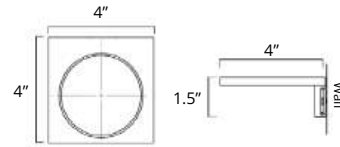

Erupt

Erupt

Soap Dish Holder
Porte-savon

Chrome	Brushed Nickel
V1513 $107	V1514 $119