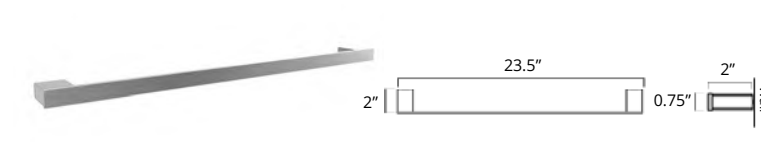

24" Towel Bar
Porte-serviettes 24"

Chrome	Brushed Nickel	Matte Black	Brushed Gold Dark	Brushed Gold Light
V3153 $111	V3154 $119	V3155 $138	V3150-BGD $233	V3150-BGL $233