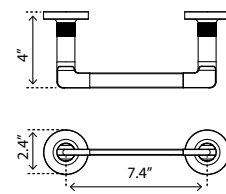

Pivot Toilet Paper Holder
Porte-papier hygiénique pivotant