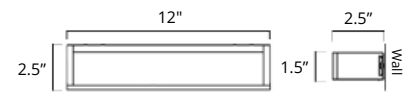

12" Towel Bar
Porte-serviettes 12"

Chrome	Brushed Nickel	Matte Black	Brushed Gold Dark	Brushed Gold Light
V1123 $167	V1124 $179	V1125 $209	V1120-BGD $304	V1120-BGL $304