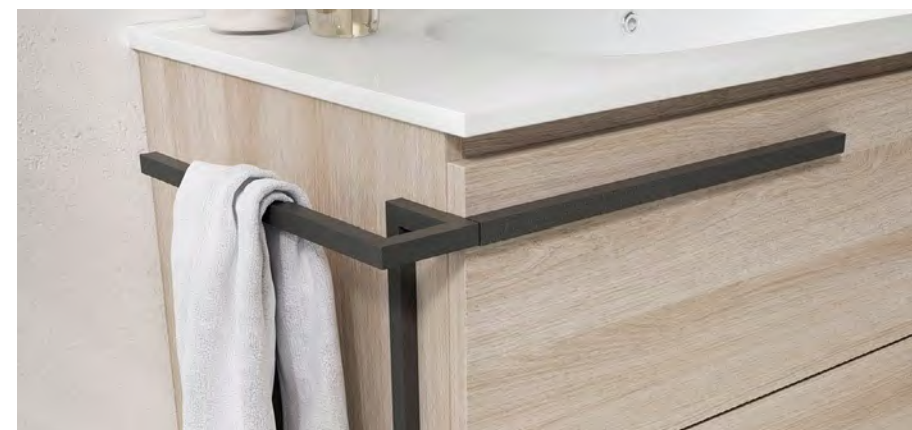

- Decorative Leg Set
- Decorative Leg Set with Towel Holder

Code & Price	
BA1013.AN	\$229
BA1014.AN	\$279

Accent

Square Vanity Sink Top Gloss White
Comptoir-lavabo de vanité carré blanc lustré

- 24"
- 31"
- 36"
- 48"