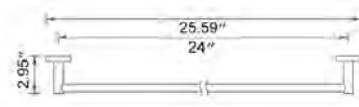

24" Towel Bar
Porte-serviettes 24"

Chrome	Brushed Nickel	Matte Black
V67153 $116	V67154 $137	V67155 $164