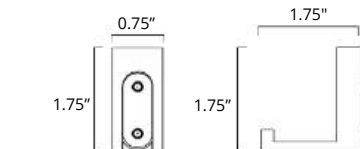

Deep Towel Hook Crochet à serviette profond

Chrome	Brushed Nickel	Matte Black
V5243 $60	V5244 $65	V5245 $73