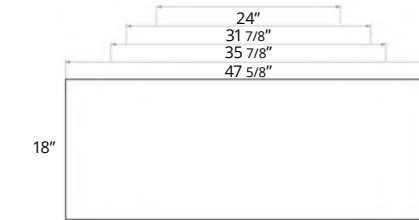

Vanity Top Matte White
Comptoir de vanité blanc mat

- 24"
- 31"
- 36"
- 48"

Code & Price	
B2124N.MW	$340
B2131N.MW	$410
B2136N.MW	$440
B2148N.MW	$470