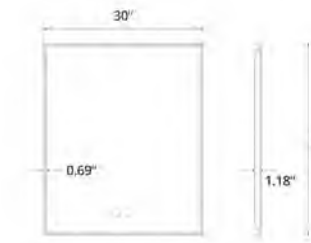

Code & Price	
IC1124	$669
Delivered Lumens	3300
Wattage	23W

30" x 36" Camden LED Mirror
30" x 36" Miroir DEL Camden