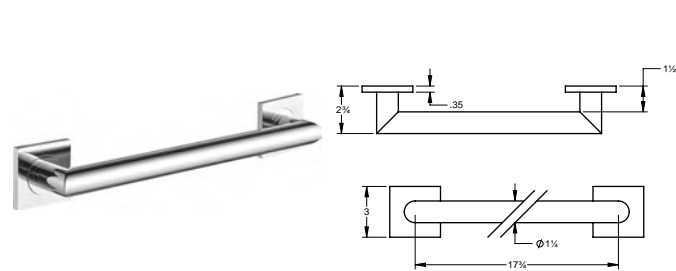

18" Crater Grab Bar
Barre d'appui Crater de 18"

Matte White	Chrome	Brushed Nickel	Matte Black	Polished Nickel	PVD Brushed Gold
V94342 $228	V94343 $186	V94344 $238	V94345 $228	V94346 $249	V94348 $269