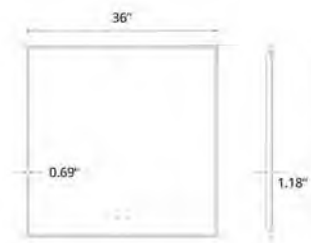

Code & Price	
IC1130	$749
Delivered Lumens	3750
Wattage	26W

36" x 36" Camden LED Mirror
36" x 36" Miroir DEL Camden