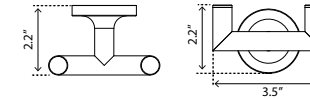

Double Towel Hook Crochet porte-serviette double