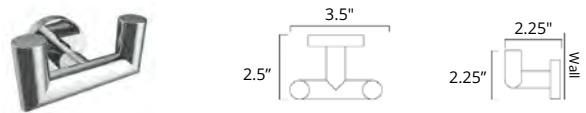

Double Towel Hook
Crochet porte-serviette double

	Matte White	Chrome	Brushed Nickel	Matte Black	Polished Nickel	PVD Brushed Gold	New PVD Brushed Bronze
V63222	V63223	V63224	V63225	V63226	V63228	V63229	
\$72	\$56	\$63	\$76	\$76	\$109	\$99	