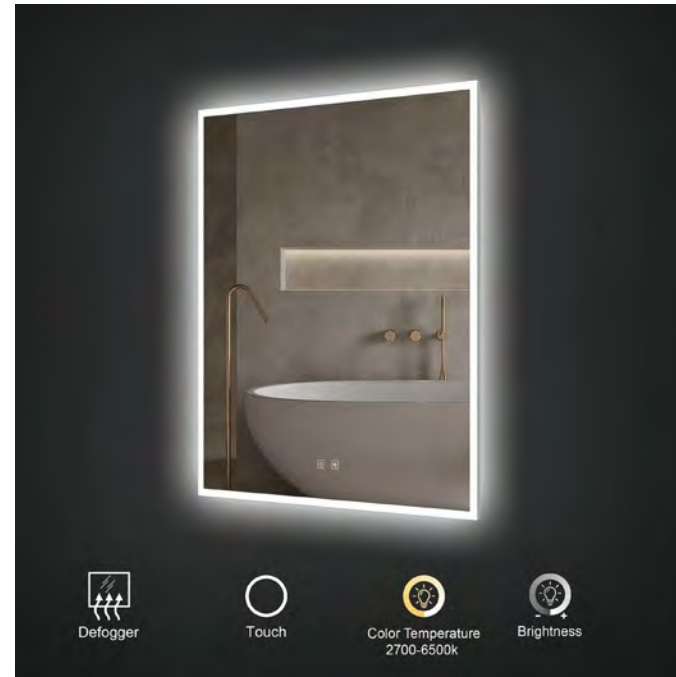

Camden

- Acrylic diffused LED front and back lighting
- 2700K-6500K color temperature adjustment
- 10%-100% light dimmer
- Brightness and color temperature memory settings
- Heated mirror defogger
- Touch on/off

- Safety film backing
- Copper free
- ETL certified for North American use
- 110V plug in installation, can be hardwired
- Can be controlled with a light switch
- Lamp life : 50,000 hours
- 5 year warranty

- Éclairage DEL avant et arrière diffusé en acrylique
- Ajustement de la température de couleur de 2700K à 6500K
- Gradateur de lumière de 10% à 100%
- Réglages de mémoire de luminosité et de température de couleur
- Désembueur de miroir chauffant
- Toucher marche/arrêt
- Film de sécurité au dos

- Sans cuivre
- Certifié ETL pour une utilisation en Amérique du Nord
- Installation sur prise 110 volts, peut être câblé en dur
- Peut être contrôlé avec un interrupteur lumineux
- Durée de vie de la lampe : 50 000 heures

Code & Price	
IC1030	$699
Delivered Lumens	3450
Wattage	24W

Code & Price	
IC1124	$669
Delivered Lumens	3300
Wattage	23W

Code & Price	
IC1130	$749
Delivered Lumens	3750
Wattage	26W

Code & Price	
IC1136	$799
Delivered Lumens	4050
Wattage	28W

Code & Price	
IC1148	$899
Delivered Lumens	4750
Wattage	33W

Code & Price	
IC1160	$999
Delivered Lumens	4750
Wattage	39W

Camden