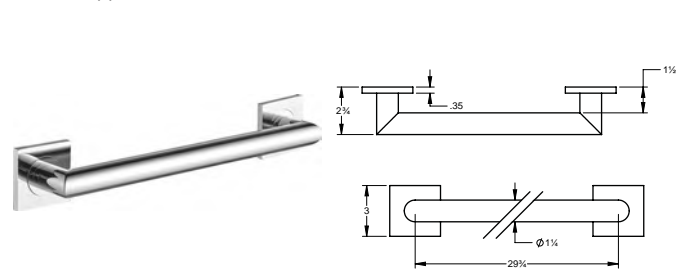

30" Crater Grab Bar
Barre d'appui Crater de 30"

Matte White	Chrome	Brushed Nickel	Matte Black	Polished Nickel	PVD Brushed Gold
V94362 $290	V94363 $249	V94364 $301	V94365 $290	V94366 $311	V94368 $332

All ICO Grab Bars are:

- ADA Compliant
- Made of brass
- Weight tested to 250lbs

Toutes les barres d'appui ICO sont:

- Conforme à l'ADA
- Fabriqué en laiton
- Poids testé à 250lbs

Please note, product specifications and dimensions are subject to change without notice.
Veuillez noter que les spécifications et les dimensions des produits sont sujettes à changement sans préavis.