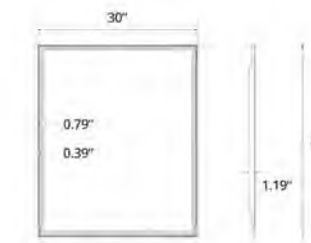

Eden

24" x 36" Eden LED Mirror 24" x 36" Miroir DEL Eden

Code & Price	
Brushed Bronze	IE1124.BB \$699
Brushed Gold	IE1124.BG \$699
Matte Black	IE1124.MB \$599
Delivered Lumens Wattage	3150 22W

30" x 36" Eden LED Mirror 30" x 36" Miroir DEL Eden