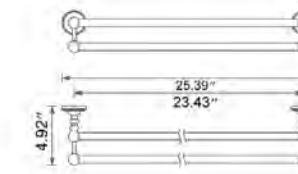

Ember

24" Double Towel Bar
Porte-serviettes double 24"

Chrome	Brushed Nickel	Polished Nickel
V68183 \$190	V68184 \$222	V68186 \$263

Towel Hook
Crochet à serviette

Chrome	Brushed Nickel	Polished Nickel
V68213 \$48	V68214 \$52	V68216 \$58