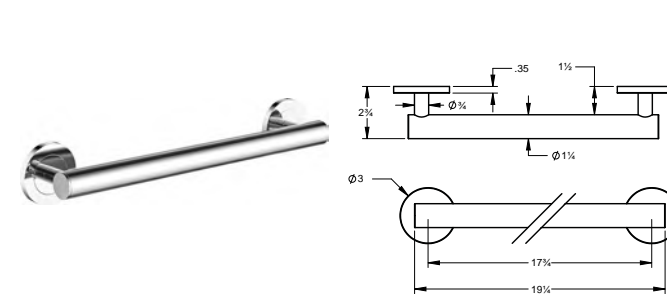

18" Lava Grab Bar
Barre d'appui Lava 18"

Matte White	Chrome	Brushed Nickel	Matte Black	Polished Nickel	PVD Brushed Gold
V94442 $217	V94443 $176	V94444 $228	V94445 $217	V94446 $238	V94448 $259