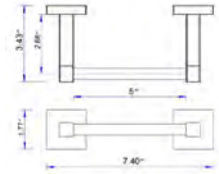

Pivot Toilet Paper Holder Porte-papier hygiénique pivotant

Chrome	Matte Black
V66073 $126	V66075 $153