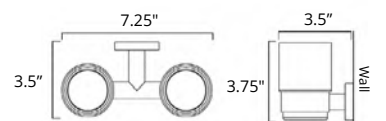

Double Glass Tumbler
Gobelet en verre double

Chrome	Brushed Nickel	Matte Black
V62563 $116	V62564 $125	V62565 $138