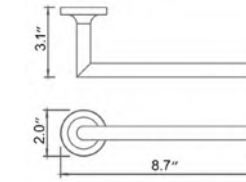

8" Towel Bar Porte-serviettes 8"