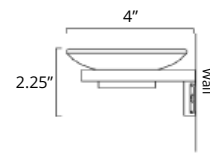

Glass Soap Dish
Porte-savon en verre

Chrome	Brushed Nickel	Matte Black
V1523 $93	V1524 $105	V1525 $124