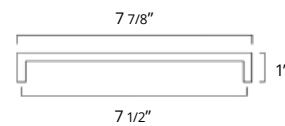

Square Vanity Handle Poignées de vanité carrées

- Brushed Brass
- Brushed Nickel
- Matte Black
- Chrome

Code & Price	
BA011.BB	$49
BA011.BN	$49
BA011.MB	$49
BA011.PC	$49

*price is per handle