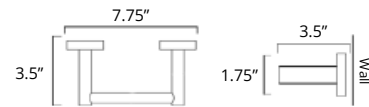

Pivot Toilet Paper Holder
Porte-papier hygiénique pivotant

Chrome	Brushed Nickel	Matte Black
V62073 $133	V62074 $145	V62075 $179