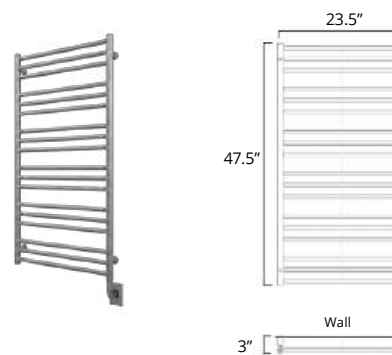

23.5" x 47.5"

	Matte White	Chrome	Brushed Nickel	Matte Black	Polished Nickel	PVD Brushed Gold	PVD Brushed Bronze
Hydronic* Hydronique*	H4402 $2472	H4403 $2124	H4404 $2485	H4405 $2472	H4406 $3059		
Plug In Avec Prise de courant	E4402 $2672	E4403 $2324	E4404 $2685	E4405 $2672	E4406 $3259	E4408 $3206	E4409 $3152
Hardwired Filage encastré mural	W4402 $2772	W4403 $2424	W4404 $2785	W4405 $2772	W4406 $3359	W4408 $3306	W4409 $3252