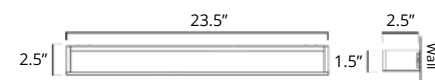

24" Towel Bar
Porte-serviettes 24"

Chrome	Brushed Nickel	Matte Black	Brushed Gold Dark	Brushed Gold Light
V1153 $258	V1154 $268	V1155 $300	V1150-BGD $420	V1150-BGL $420