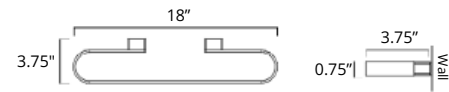

18" Towel Bar
Porte-serviettes 18"

Chrome	Brushed Nickel	Matte Black
V3333 $160	V3334 $172	V3335 $191