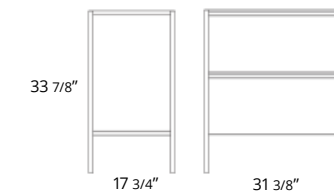

Tempo

31" Two Drawer Freestanding 31" Autoportant à deux tiroirs

Code & Price	
Ash Grey	BT1005.AG $2750
Matte Black	BT1005.MB $2750
Matte White	BT1005.MW $2750