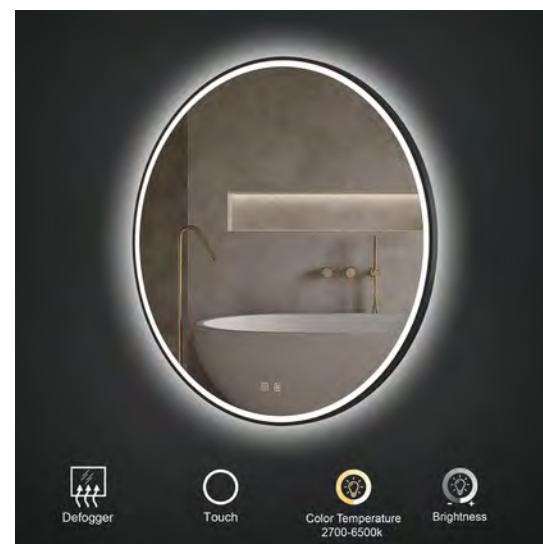

Denver

- Acrylic diffused LED lighting
- Anodized aluminum frame in matte black, brushed gold, or brushed bronze
- 2700K-6500K color temperature adjustment
- 10%-100% light dimmer
- Brightness and color temperature memory settings
- Heated mirror defogger
- Touch on/off
- Safety film backing
- Copper free
- ETL certified for North American use
- 110V plug in installation, can be hardwired
- Can be controlled with a light switch
- Lamp life : 50,000 hours
- 5 year warranty

- Éclairage DEL diffusé en acrylique
- Cadre en aluminium anodisé noir mat, or brossé ou bronze brossé
- Ajustement de la température de couleur de 2700K à 6500K
- Gradateur de lumière de 10% à 100%
- Réglages de mémoire de luminosité et de température de couleur
- Dégrossisseur de miroir chauffant
- Toucher marche/arrêt
- Film de sécurité au dos
- Sans cuivre
- Certifié ETL pour une utilisation en Amérique du Nord
- Installation sur prise 110 volts, peut être câblé en dur
- Peut être contrôlé avec un interrupteur lumineux
- Durée de vie de la lampe : 50,000 heures
- Garantie de 5 ans

Denver

24" Denver LED Mirror 24" Miroir DEL Denver

Code & Price	
Brushed Bronze	ID1024.BB $549
Brushed Gold	ID1024.BG $549
Matte Black	ID1024.MB $499
Delivered Lumens	1900
Wattage	14W

30" Denver LED Mirror 30" Miroir DEL Denver

Code & Price	
Brushed Bronze	ID1030.BB $699
Brushed Gold	ID1030.BG $699
Matte Black	ID1030.MB $649
Delivered Lumens	2400
Wattage	17W

36" Denver LED Mirror 36" Miroir DEL Denver

Code & Price	
Brushed Bronze	ID1036.BB $849
Brushed Gold	ID1036.BG $849
Matte Black	ID1036.MB $799
Delivered Lumens	3100
Wattage	22W