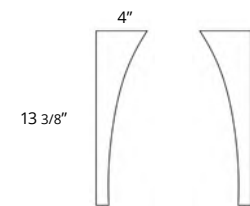

Modern Leg Set Ensemble de pattes moderne

- Matte Black

Code & Price

BA031.MB	\$149
----------	-------

Curved Leg Set Ensemble de pattes courbés

- Ash Grey
- Matte Black
- Matte White
- Steel Blue
- Sage Green