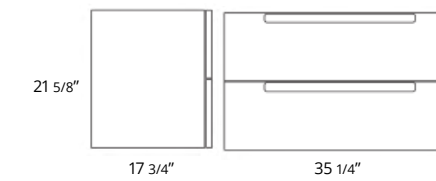

36" Two Drawer Wall-Mounted 36" Deux tiroirs à montage mural

Code & Price	
Ash Grey	BC1003.AG $2100
Matte Black	BC1003.MB $2100
Matte White	BC1003.MW $2100
Steel Blue	BC1003.SB $2100
Sage Green	BC1003.SG $2100

Don't forget to add a vanity top. See pages 32-33 for our options.
N'oubliez pas d'ajouter un comptoir vanité. Voir pages 32-33 pour nos options.