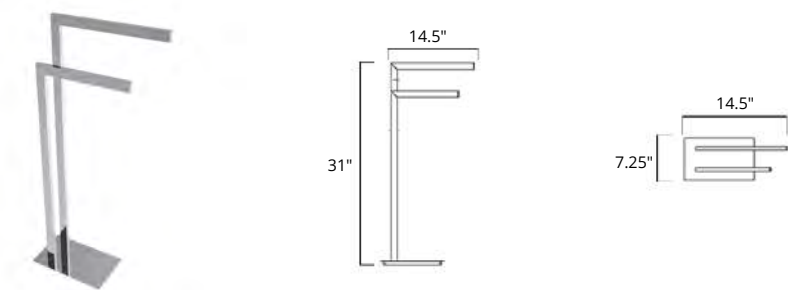

Square Freestanding Double Towel Bar
Porte-serviettes autoportant double carrée

Matte White	Chrome	Matte Black
V91152 $771	V91153 $660	V91155 $771