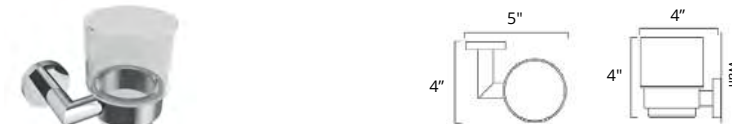

Glass Tumbler
Gobelet en verre

	Chrome	Brushed Nickel	Matte Black
V63553	V63554	V63555	
$83	$89	$102