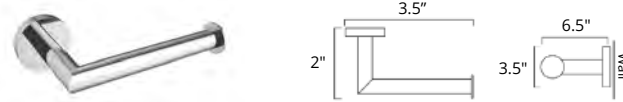

Summit

Summit

Toilet Paper Holder (LH)
Porte-papier hygiénique (MG)

	Matte White	Chrome	Brushed Nickel	Matte Black	Polished Nickel	PVD Brushed Gold	New PVD Brushed Bronze
	V63012 $84	V63013 $73	V63014 $77	V63015 $89	V63016 $90	V63018 $98	V63019 $99