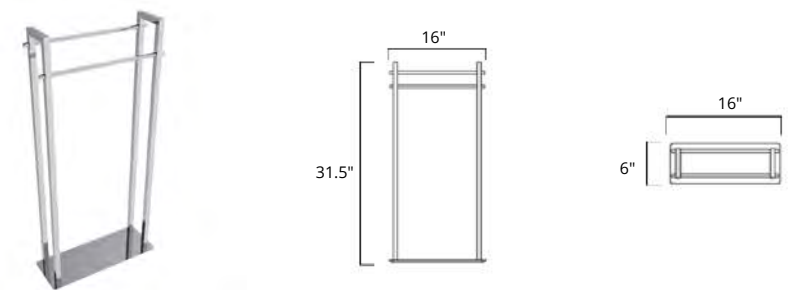

Square Freestanding Towel Stand
Porte-serviettes carré autoportant

Chrome	Matte Black
V91353 $727	V91355 $837