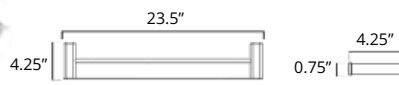

24" Double Towel Bar
Porte-serviettes double 24"

Chrome	Brushed Nickel	Matte Black
V4183 $179	V4184 $187	V4185 $207