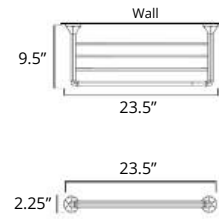

Magma

Magma

Towel Shelf Étagère à serviettes