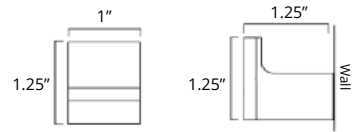

Flow

Chrome	Brushed Nickel	Matte Black
V4233 $39	V4234 $43	V4235 $50

Chrome	Brushed Nickel	Matte Black	Brushed Gold Dark	Brushed Gold Light
V4313 $77	V4314 $86	V4315 $97	V4310-BGD $166	V4310-BGL $166

Chrome	Brushed Nickel	Matte Black
V4333 $160	V4334 $172	V4335 $191

Chrome	Brushed Nickel	Matte Black
V4353 $184	V4354 $197	V4355 $217

Chrome	Brushed Nickel	Matte Black
V4363 $211	V4364 $224	V4365 $250

Chrome	Matte Black
V4513 $60	V4515 $73

Flow

Chrome	Matte Black
V4553 $60	V4555 $73

Chrome	Brushed Nickel
V4613 $98	V4614 $105

Chrome	Matte Black
V4643 $138	V4645 $166

Chrome	Brushed Nickel	Matte Black
V4733 $333	V4734 $357	V4735 $402

Code & Price
V161B $38