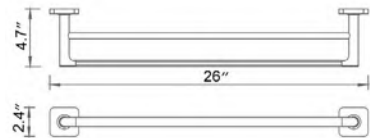

24" Double Towel Bar
Porte-serviettes double 24"

Chrome	Matte Black
V71183 $243	V71185 $296