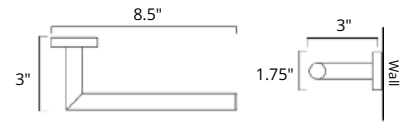

Chrome	Brushed Nickel	Matte Black
V62253 \$49	V62254 \$70	V62255 \$80

Ash
Blaze
Cinder
Cone
Crater

Ash
Blaze
Cinder
Cone
Crater

Crater

Crater

8" Towel Bar
Porte-serviettes 8"

Chrome	Brushed Nickel	Matte Black
V62313 \$70	V62314 \$76	V62315 \$86