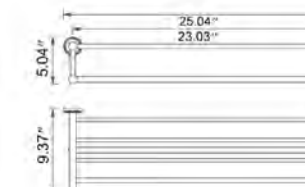

Towel Shelf With Bar
Étagère a serviettes avec barre

Chrome	Brushed Nickel	Polished Nickel
V68723 $317	V68724 $370	V68726 $440