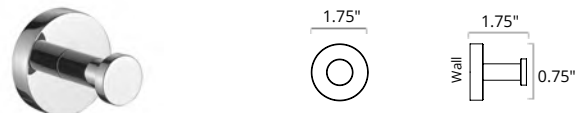

Towel Hook
Crochet à serviette

	Matte White	Chrome	Brushed Nickel	Matte Black	Polished Nickel	PVD Brushed Gold	New PVD Brushed Bronze
V63232	V63233	V63234	V63235	V63236	V63238	V63239	
$54	$41	$48	$54	$60	$76	$76