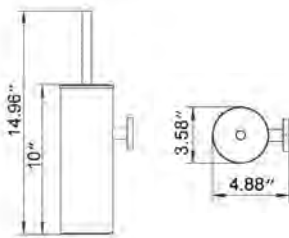

Chrome	Brushed Nickel	Matte Black
V92133 $153	V92134 $164	V92135 $176