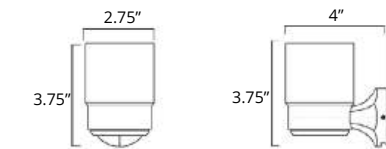

Chrome	Brushed Nickel
V2553 $51	V2554 $55