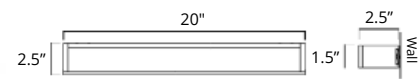

20" Towel Bar
Porte-serviettes 20"

Chrome	Brushed Nickel	Matte Black	Brushed Gold Dark	Brushed Gold Light
V1143 $235	V1144 $246	V1145 $279	V1140-BGD $385	V1140-BGL $385