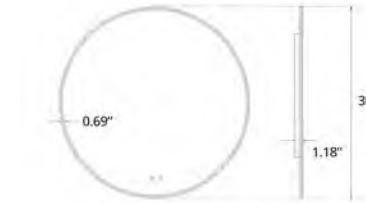

Code & Price	
IB1024	$449

Delivered Lumens	2050
Wattage	14W

30" Bennett LED Mirror
30" Miroir DEL Bennett