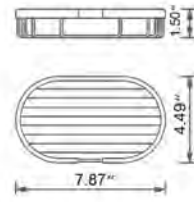

Shower Baskets

Paniers de douche

Shower Basket
Panier de douche

Chrome	Matte Black
V93113 $54	V93115 $76