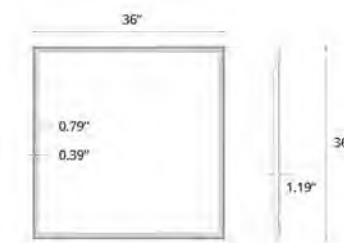

36" x 36" Eden LED Mirror 36" x 36" Miroir DEL Eden

Code & Price	
Brushed Bronze	IE1136.BB $899
Brushed Gold	IE1136.BG $899
Matte Black	IE1136.MB $799
Delivered Lumens Wattage	3850 27W