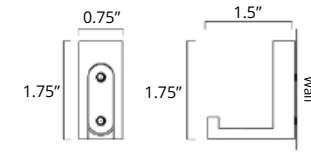

Chrome	Brushed Nickel	Matte Black	Brushed Gold Dark	Brushed Gold Light
V1213 $51	V1214 $54	V1215 $66	V1210-BGD $70	V1210-BGL $70