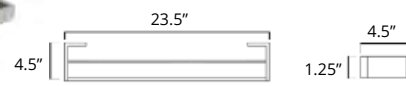

24" Double Towel Bar Porte-serviettes double 24"

Chrome	Brushed Nickel	Matte Black
V5183 $280	V5184 $294	V5185 $333