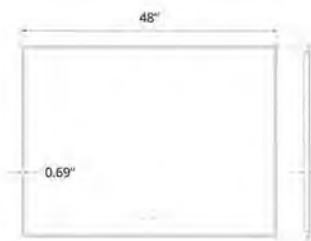

Code & Price	
IC1136	$799
Delivered Lumens	4050
Wattage	28W

48" x 36" Camden LED Mirror
48" x 36" Miroir DEL Camden