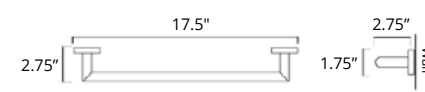

18" Towel Bar
Porte-serviettes 18"

Chrome	Brushed Nickel	Matte Black
V62143 $105	V62144 $130	V62145 $162