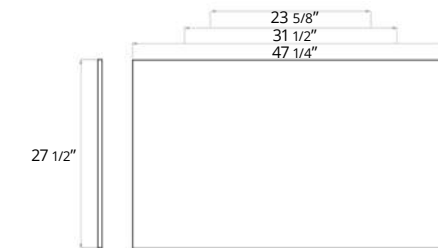

Lyric Wall Mirror Miroir mural Lyric

- 24"
- 31"
- 48"

Code & Price	
IL1024	\$340
IL1031	\$410
IL1048	\$490

Shelf for Lyric Mirror Étagère pour miroir Lyric

- Matte Black
- Matte White
- Navy Blue
- Steel Blue