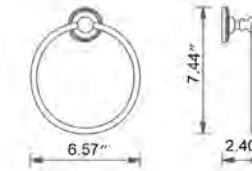

Towel Ring
Anneau porte-serviette

Chrome	Brushed Nickel	Polished Nickel
V68313 $84	V68314 $94	V68316 $109