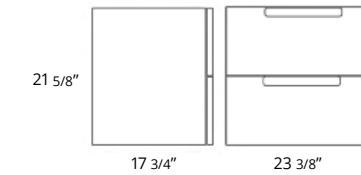

Coda

24" Two Drawer Wall-Mounted 24" Deux tiroirs à montage mural

Code & Price	
Ash Grey	BC1001.AG $1600
Matte Black	BC1001.MB $1600
Matte White	BC1001.MW $1600
Steel Blue	BC1001.SB $1600
Sage Green	BC1001.SG $1600