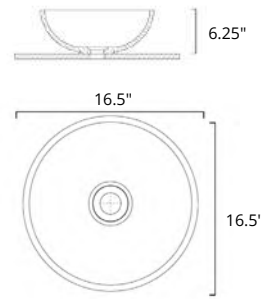

Vessel Sinks

Vasques

Gabrielli

	Code	Price
W x D x H L x P x T 16.5" x 16.5" x 6.25"	B9311	$569
Height from Countertop Hauteur du comptoir 6.3"		
Finish: Gloss White