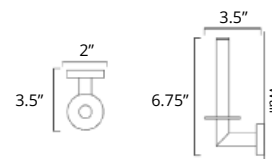

Chrome	Brushed Nickel	Matte Black
V62083 $77	V62084 $86	V62085 $97