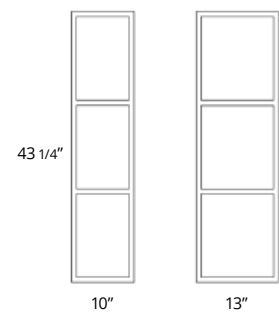

- Dark Walnut
- Sage Green
- White Oak

Code & Price	
BA1012.DW	$1100
BA1012.SG	$1100
BA1012.WO	$1100