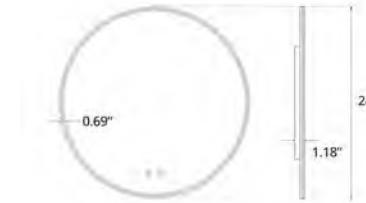

Bennett

24" Bennett LED Mirror
24" Miroir DEL Bennett