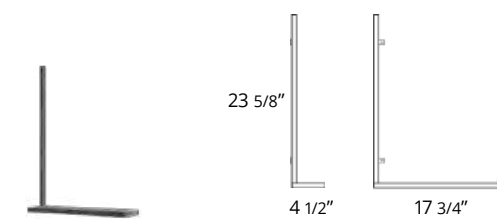

Shelf for Lyric Mirror
Étagère pour miroir Lyric

- Dark Walnut
- Sage Green
- White Oak

Code & Price	
IL1001.DW	$190
IL1001.SG	$190
IL1001.WO	$190

Don't forget to include our Pop Down™ Drain. See page 45.
N'oubliez pas d'inclure notre drain Pop Down™. Voir page 45.