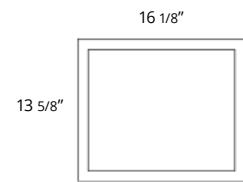

Modern Leg Set Ensemble de pattes moderne

- Matte Black

Code & Price

BA031.MB	$149