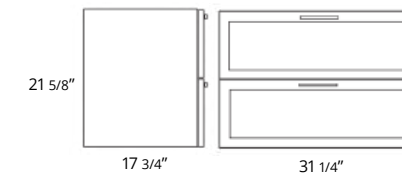

Rhythm

24" Two Drawer Wall-Mounted 24" Deux tiroirs à montage mural

Code & Price	
Matte Black	BR1001.MB \$1650
Matte White	BR1001.MW \$1650
Navy Blue	BR1001.NB \$1650
Steel Blue	BR1001.SB \$1650

31" Two Drawer Wall-Mounted 31" Deux tiroirs à montage mural