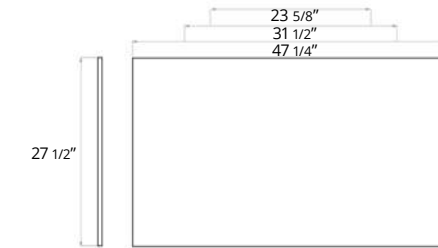

Lyric Wall Mirror
Miroir mural Lyric

- 24"
- 31"
- 48"

Code & Price	
IL1024	$340
IL1031	$410
IL1048	$490