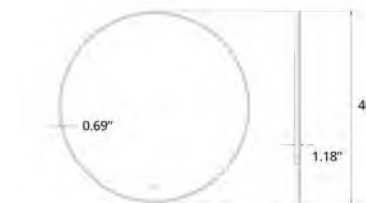

Code & Price	
IB1036	$649

Delivered Lumens	3150
Wattage	22W

40" Bennett LED Mirror
40" Miroir DEL Bennett