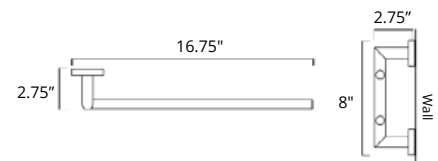

Swivelling Towel Bar
Porte-serviettes pivotant

Chrome	Brushed Nickel	Matte Black
V62453 $172	V62454 $184	V62455 $207