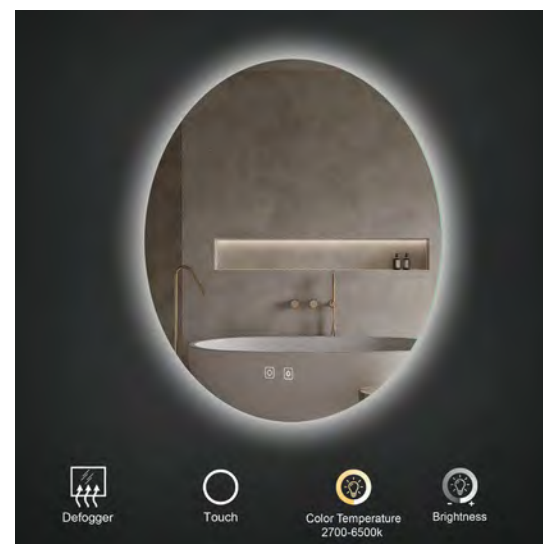

Atlas

- Acrylic diffused LED back lighting
- 2700K-6500K color temperature adjustment
- 10%-100% light dimmer
- Brightness and color temperature memory settings
- Heated mirror defogger
- Touch on/off
- Safety film backing
- Copper free
- ETL certified for North American use
- 110V plug in installation, can be hardwired
- Can be controlled with a light switch
- Lamp life : 50,000 hours
- 5 year warranty

- Éclairage DEL arrière diffusé en acrylique
- Ajustement de la température de couleur de 2700K à 6500K
- Gradateur de lumière de 10% à 100%
- Réglages de mémoire de luminosité et de température de couleur
- Désembueur de miroir chauffant
- Toucher marche/arrêt
- Film de sécurité au dos
- Sans cuivre
- Certifié ETL pour une utilisation en Amérique du Nord
- Installation sur prise 110 volts, peut être câblé en dur
- Peut être contrôlé avec un interrupteur lumineux
- Durée de vie de la lampe : 50,000 heures
- Garantie de 5 ans

Atlas

24" Atlas LED Mirror
24" Miroir DEL Atlas

Code & Price	
IA1024	$399
Delivered Lumens	1750
Wattage	12W

Code & Price	
IA1030	$499
Delivered Lumens	2200
Wattage	15W

Code & Price	
IA1036	$599
Delivered Lumens	2550
Wattage	18W