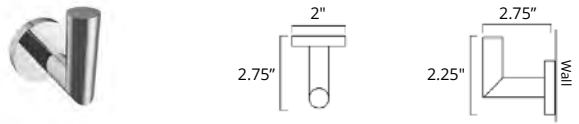

Summit

Summit

Towel Hook
Crochet à serviette

	Matte White	Chrome	Brushed Nickel	Matte Black	Polished Nickel	PVD Brushed Gold	New PVD Brushed Bronze
V63212	V63213	V63214	V63215	V63216	V63218	V63219	
$58	$43	$52	$61	$61	$76	$76