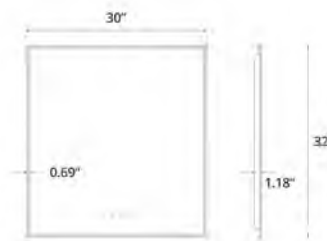

- Éclairage DEL avant et arrière diffusé en acrylique
- Ajustement de la température de couleur de 2700K à 6500K
- Gradateur de lumière de 10% à 100%
- Réglages de mémoire de luminosité et de température de couleur
- Désembueur de miroir chauffant
- Toucher marche/arrêt
- Film de sécurité au dos

- Sans cuivre
- Certifié ETL pour une utilisation en Amérique du Nord
- Installation sur prise 110 volts, peut être câblé en dur
- Peut être contrôlé avec un interrupteur lumineux
- Durée de vie de la lampe : 50 000 heures

30" x 32" Camden LED Mirror
30" x 32" Miroir DEL Camden