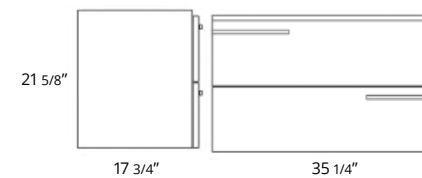

36" Two Drawer Wall-Mounted 36" Deux tiroirs à montage mural

Code & Price	
Dark Walnut	BA1003.DW $1950
Sage Green	BA1003.SG $1950
White Oak	BA1003.WO $1950