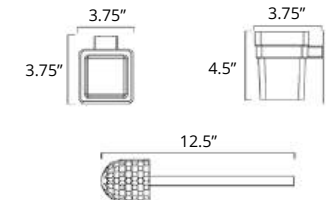

Chrome	Brushed Nickel	Matte Black
V3613 $98	V3614 $105	V3615 $124