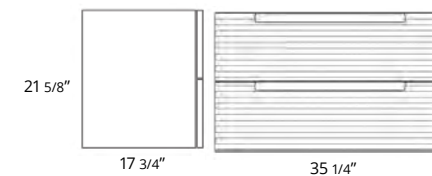

36" Two Drawer Wall-Mounted 36" Deux tiroirs à montage mural

Code & Price	
Ash Grey	BC1003.AGR $2200
Matte Black	BC1003.MBR $2200
Matte White	BC1003.MWR $2200
Steel Blue	BC1003.SBR $2200
Sage Green	BC1003.SGR $2200

Don't forget to add a vanity top. See pages 32-33 for our options.
N'oubliez pas d'ajouter un comptoir vanité. Voir pages 32-33 pour nos options.