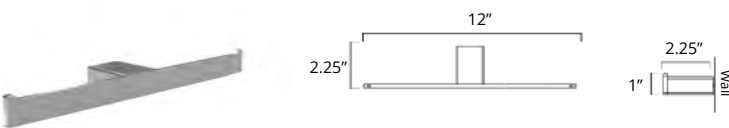

Double Toilet Paper Holder
Double porte papier toilette

Chrome	Brushed Nickel	Matte Black	Brushed Gold Dark	Brushed Gold Light
V3043 $93	V3044 $106	V3045 $124	V3040-BGD $162	V3040-BGL $162