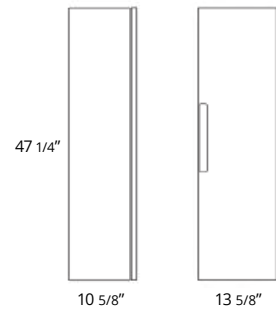

Coda

Left/Right Hand Wall Cabinet Armoire murale gauche/droite (Coda)

- Ash Grey
- Matte Black
- Matte White
- Steel Blue
- Sage Green

Code & Price

BC1009.AG	$1100
BC1009.MB	$1100
BC1009.MW	$1100
BC1009.SB	$1100
BC1009.SG	$1100