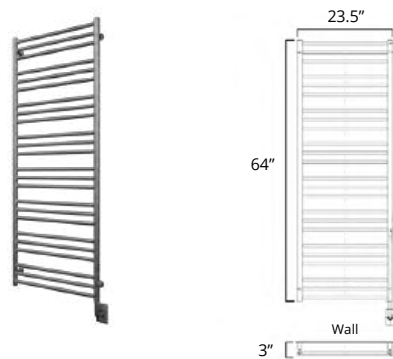

Matte White	Chrome	Brushed Nickel	Matte Black	Polished Nickel	PVD Brushed Gold	New PVD Brushed Bronze
Hydronic* Hydronique*	H4702 $2767	H4703 $2433	H4704 $3410	H4705 $2767	H4706 $3986		
Plug In Avec Prise de courant	E4702 $2967	E4703 $2633	E4704 $3610	E4705 $2967	E4706 $4186	E4708 $3978	E4709 $3923
Hardwired Filage encastré mural	W4702 $3067	W4703 $2733	W4704 $3710	W4705 $3067	W4706 $4286	W4708 $4078	W4709 $4023

23.5" x 64"