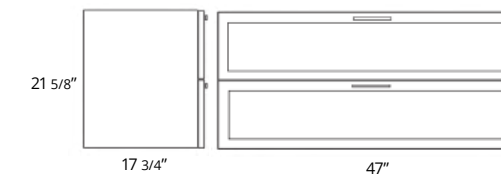

48" Two Drawer Wall-Mounted 48" Deux tiroirs à montage mural

Code & Price	
Matte Black	BR1004.MB $2100
Matte White	BR1004.MW $2100
Navy Blue	BR1004.NB $2100
Steel Blue	BR1004.SB $2100

Don't forget to add a vanity top. See pages 32-33 for our options.
N'oubliez pas d'ajouter un comptoir vanité. Voir pages 32-33 pour nos options.