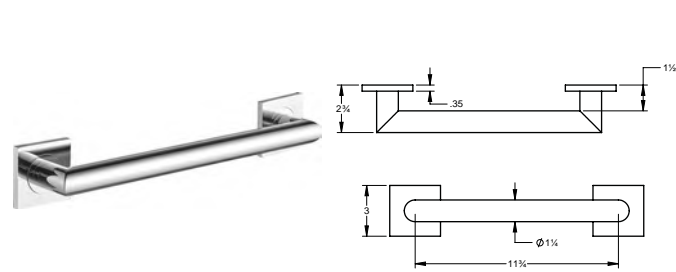

Grab Bars

Barres d'appui

12" Crater Grab Bar
Barre d'appui Crater de 12"

Matte White	Chrome	Brushed Nickel	Matte Black	Polished Nickel	PVD Brushed Gold
V94332 $197	V94333 $155	V94334 $207	V94335 $197	V94336 $217	V94338 $238