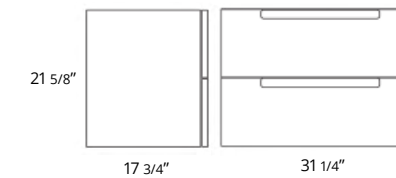

31" Two Drawer Wall-Mounted 31" Deux tiroirs à montage mural

Code & Price	
Ash Grey	BC1002.AG \$1800
Matte Black	BC1002.MB \$1800
Matte White	BC1002.MW \$1800
Steel Blue	BC1002.SB \$1800
Sage Green	BC1002.SG \$1800