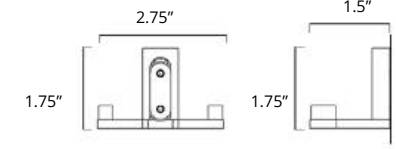

Chrome	Brushed Nickel	Matte Black	Brushed Gold Dark	Brushed Gold Light
V1223 $69	V1224 $73	V1225 $84	V1220-BGD $97	V1220-BGL $97