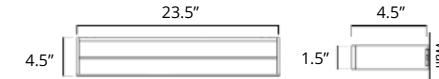

Chrome	Brushed Nickel	Matte Black	Brushed Gold Dark	Brushed Gold Light
V1153 \$258	V1154 \$268	V1155 \$300	V1150-BGD \$420	V1150-BGL \$420

Erupt

24" Double Towel Bar
Porte-serviettes double 24"

Chrome	Brushed Nickel	Matte Black
V1183 \$348	V1184 \$358	V1185 \$396