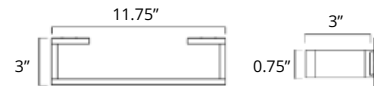

12" Towel Bar Porte-serviettes 12"

Chrome	Brushed Nickel	Matte Black	Brushed Gold Dark	Brushed Gold Light
V5313 $133	V5314 $145	V5315 $166	V5310-BGD $233	V5310-BGL $233