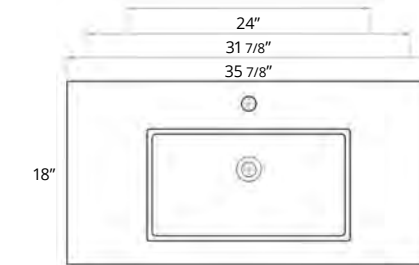

Coda

Square Vanity Sink Top Gloss White Comptoir-lavabo de vanité carré blanc lustré

- 24"
- 31"
- 36"

Code & Price

B1124C.GW	$390
B1131C.GW	$460
B1136C.GW	$490