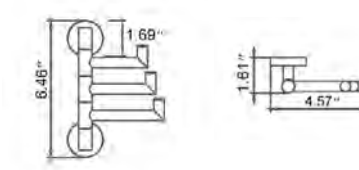

Chrome	Brushed Nickel	Matte Black
V67273 $105	V67274 $116	V67275 $131