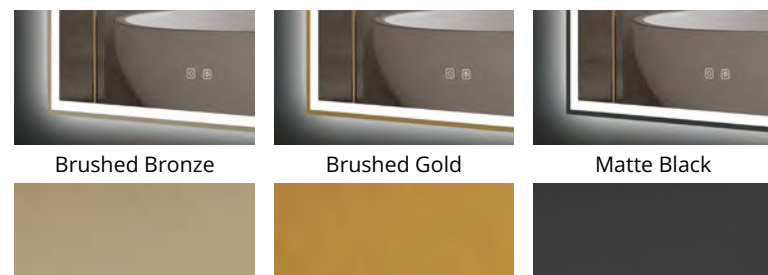

Eden

- Acrylic diffused LED lighting
- Anodized aluminum frame in matte black, brushed gold, or brushed bronze
- 2700K-6500K color temperature adjustment
- 10%-100% light dimmer
- Brightness and color temperature memory settings
- Heated mirror defogger
- Touch on/off
- Safety film backing
- Copper free
- ETL certified for North American use
- 110V plug in installation, can be hardwired
- Can be controlled with a light switch
- Lamp life : 50,000 hours
- 5 year warranty

- Éclairage DEL diffusé en acrylique
- Cadre en aluminium anodisé noir mat, or brossé ou bronze brossé
- Ajustement de la température de couleur de 2700K à 6500K
- Gradateur de lumière de 10% à 100%
- Réglages de mémoire de luminosité et de température de couleur
- Désembueur de miroir chauffant
- Toucher marche/arrêt
- Film de sécurité au dos
- Sans cuivre
- Certifié ETL pour une utilisation en Amérique du Nord
- Installation sur prise 110 volts, peut être câblé en dur
- Peut être contrôlé avec un interrupteur lumineux
- Durée de vie de la lampe : 50,000 heures
- Garantie de 5 ans

Eden

24" x 36" Eden LED Mirror 24" x 36" Miroir DEL Eden

Code & Price	
Brushed Bronze	IE1124.BB $699
Brushed Gold	IE1124.BG $699
Matte Black	IE1124.MB $599
Delivered Lumens Wattage	3150 22W

30" x 36" Eden LED Mirror 30" x 36" Miroir DEL Eden

Code & Price	
Brushed Bronze	IE1130.BB $799
Brushed Gold	IE1130.BG $799
Matte Black	IE1130.MB $699
Delivered Lumens Wattage	3550 25W

36" x 36" Eden LED Mirror 36" x 36" Miroir DEL Eden

Code & Price	
Brushed Bronze	IE1136.BB $899
Brushed Gold	IE1136.BG $899
Matte Black	IE1136.MB $799
Delivered Lumens Wattage	3850 27W

48" x 36" Eden LED Mirror 48" x 36" Miroir DEL Eden

Code & Price	
Brushed Bronze	IE1148.BB $999
Brushed Gold	IE1148.BG $999
Matte Black	IE1148.MB $899
Delivered Lumens Wattage	4700 32W