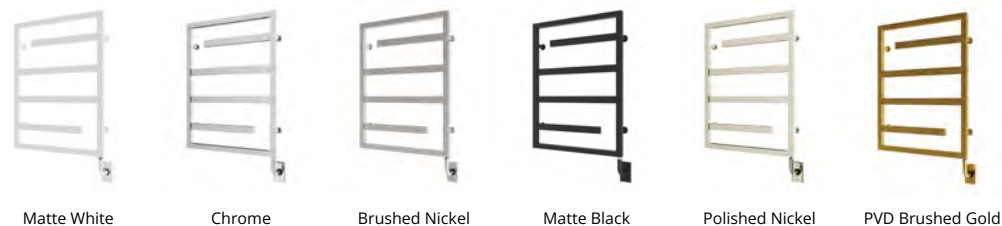

Vasto

PLAYFUL PANACHE BOUTIQUE CHARACTER

Much like its Italian namesake, the Vasto is a hidden jewel in the Tuzio towel warmer collection. This unit inspires vibrancy, creates balance, and lends expressive texture to your bathroom design. Vasto's modern profile and flamboyant charm will reinvigorate your bathroom style, all while bringing you warm towels every day.

UN ÉCLAT LUDIQUE UN CARACTÈRE BOUTIQUE

Tout comme son homonyme italien, le Vasto est un bijou caché de la collection de chauffe-serviettes Tuzio. Il inspire le dynamisme, crée un équilibre et donne une texture expressive à votre décor de salle de bain. Le profil moderne et le charme flamboyant du Vasto moderniseront le style de votre salle de bain, tout en vous procurant des serviettes chaudes chaque jour.

TUZIO®

Please note, product specifications and dimensions are subject to change without notice.
Veuillez noter que les spécifications et les dimensions des produits sont sujettes à changement sans préavis.

Vasto

Available with left-hand side wiring – add code P5101 to your order.
Offert avec câblage latéral gauche (ajouter le code P5101 à votre commande).

23.5" x 31"

Hydronic*
Hydronique*

Plug In
Avec Prise de courant

Hardwired
Filage encastré mural

	New Matte White	Chrome	New Brushed Nickel	Matte Black	New Polished Nickel	New PVD Brushed Gold
Hydronic* Hydronique*	H92202 $2261	H92203 $2022	H92204 $2456	H92205 $2304	H92206 $2463	
Plug In Avec Prise de courant	E92202 $2411	E92203 $2222	E92204 $2606	E92205 $2504	E92206 $2613	E92208 $3068
Hardwired Filage encastré mural	W92202 $2511	W92203 $2322	W92204 $2706	W92205 $2604	W92206 $2713	W92208 $3168

23.5" x 47.5"

Hydronic*
Hydronique*

Plug In
Avec Prise de courant

Hardwired
Filage encastré mural

	New Matte White	Chrome	New Brushed Nickel	Matte Black	New Polished Nickel	New PVD Brushed Gold
Hydronic* Hydronique*	H92402 $2632	H92403 $2408	H92404 $2856	H92405 $2690	H92406 $2833	
Plug In Avec Prise de courant	E92402 $2782	E92403 $2608	E92404 $3006	E92405 $2890	E92406 $2983	E92408 $3491
Hardwired Filage encastré mural	W92402 $2882	W92403 $2708	W92404 $3106	W92405 $2990	W92406 $3083	W92408 $3591

23.5" x 64"

Hydronic*
Hydronique*

Plug In
Avec Prise de courant

Hardwired
Filage encastré mural

	New Matte White	Chrome	New Brushed Nickel	Matte Black	New Polished Nickel	New PVD Brushed Gold
Hydronic* Hydronique*	H92802 $3250	H92803 $3051	H92804 $3446	H92805 $3333	H92806 $3453	
Plug In Avec Prise de courant	E92802 $3400	E92803 $3251	E92804 $3596	E92805 $3533	E92806 $3603	E92808 $3992
Hardwired Filage encastré mural	W92802 $3500	W92803 $3351	W92804 $3696	W92805 $3633	W92806 $3703	W92808 $4092

*Requires valves & installation pack
*A besoin de vannes et d'un pack d'installation

All Tuzio hardwired towel warmers include a 7-day programmable controller.
Tous les chauffe-serviettes câblés Tuzio sont équipés d'un contrôleur programmable de sept jours.

If ordering a hydronic towel warmer, please see pages 112 – 113 for information on valves and installation packs.
Si vous commandez un sèche-serviettes hydronique, veuillez consulter les pages 112 à 113 pour obtenir des informations sur les vannes et les packs d'installation.