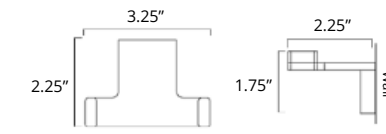

Ash

Ash

Chrome	Brushed Nickel	Matte Black
V61013 $73	V61014 $81	V61015 $92

Chrome	Brushed Nickel	Matte Black
V61023 $73	V61024 $81	V61025 $92

Chrome	Brushed Nickel	Matte Black
V61123 $107	V61124 $126	V61125 $151

Chrome	Brushed Nickel	Matte Black
V61133 $119	V61134 $137	V61135 $166

Chrome	Brushed Nickel	Matte Black
V61153 $133	V61154 $152	V61155 $179

Chrome	Brushed Nickel	Matte Black
V61163 $160	V61164 $179	V61165 $207

Chrome	Brushed Nickel	Matte Black
V61213 $46	V61214 $49	V61215 $54

Chrome	Brushed Nickel	Matte Black
V61223 $59	V61224 $63	V61225 $70

Chrome	Brushed Nickel	Matte Black
V61313 $83	V61314 $89	V61315 $100

Chrome	Brushed Nickel	Matte Black
V61763 $133	V61764 $152	V61765 $179