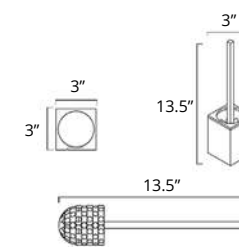

Brushed Nickel
V3644 $145