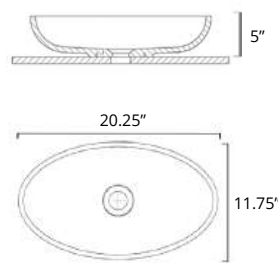

Puccini

	Code	Price
W x D x H L x P x T 20.25" x 11.75" x 5"	B9711	$629
Height from Countertop Hauteur du comptoir 5"		
Finish: Gloss White