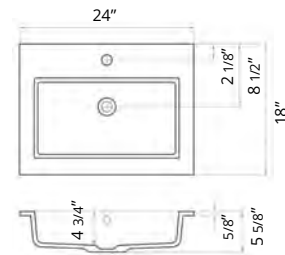

Sink Top

Comptoir-lavabo

24" Square Vanity Sink Top Gloss White
24" Comptoir-lavabo de vanité carré blanc lustré

Code & Price
B1124C.GW $390