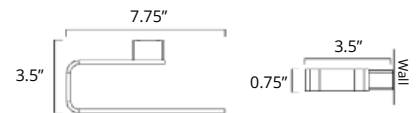

8" Towel Bar
Porte-serviettes 8"

Chrome	Brushed Nickel	Matte Black	Brushed Gold Dark	Brushed Gold Light
V3313 $77	V3314 $86	V3315 $97	V3310-BGD $166	V3310-BGL $166