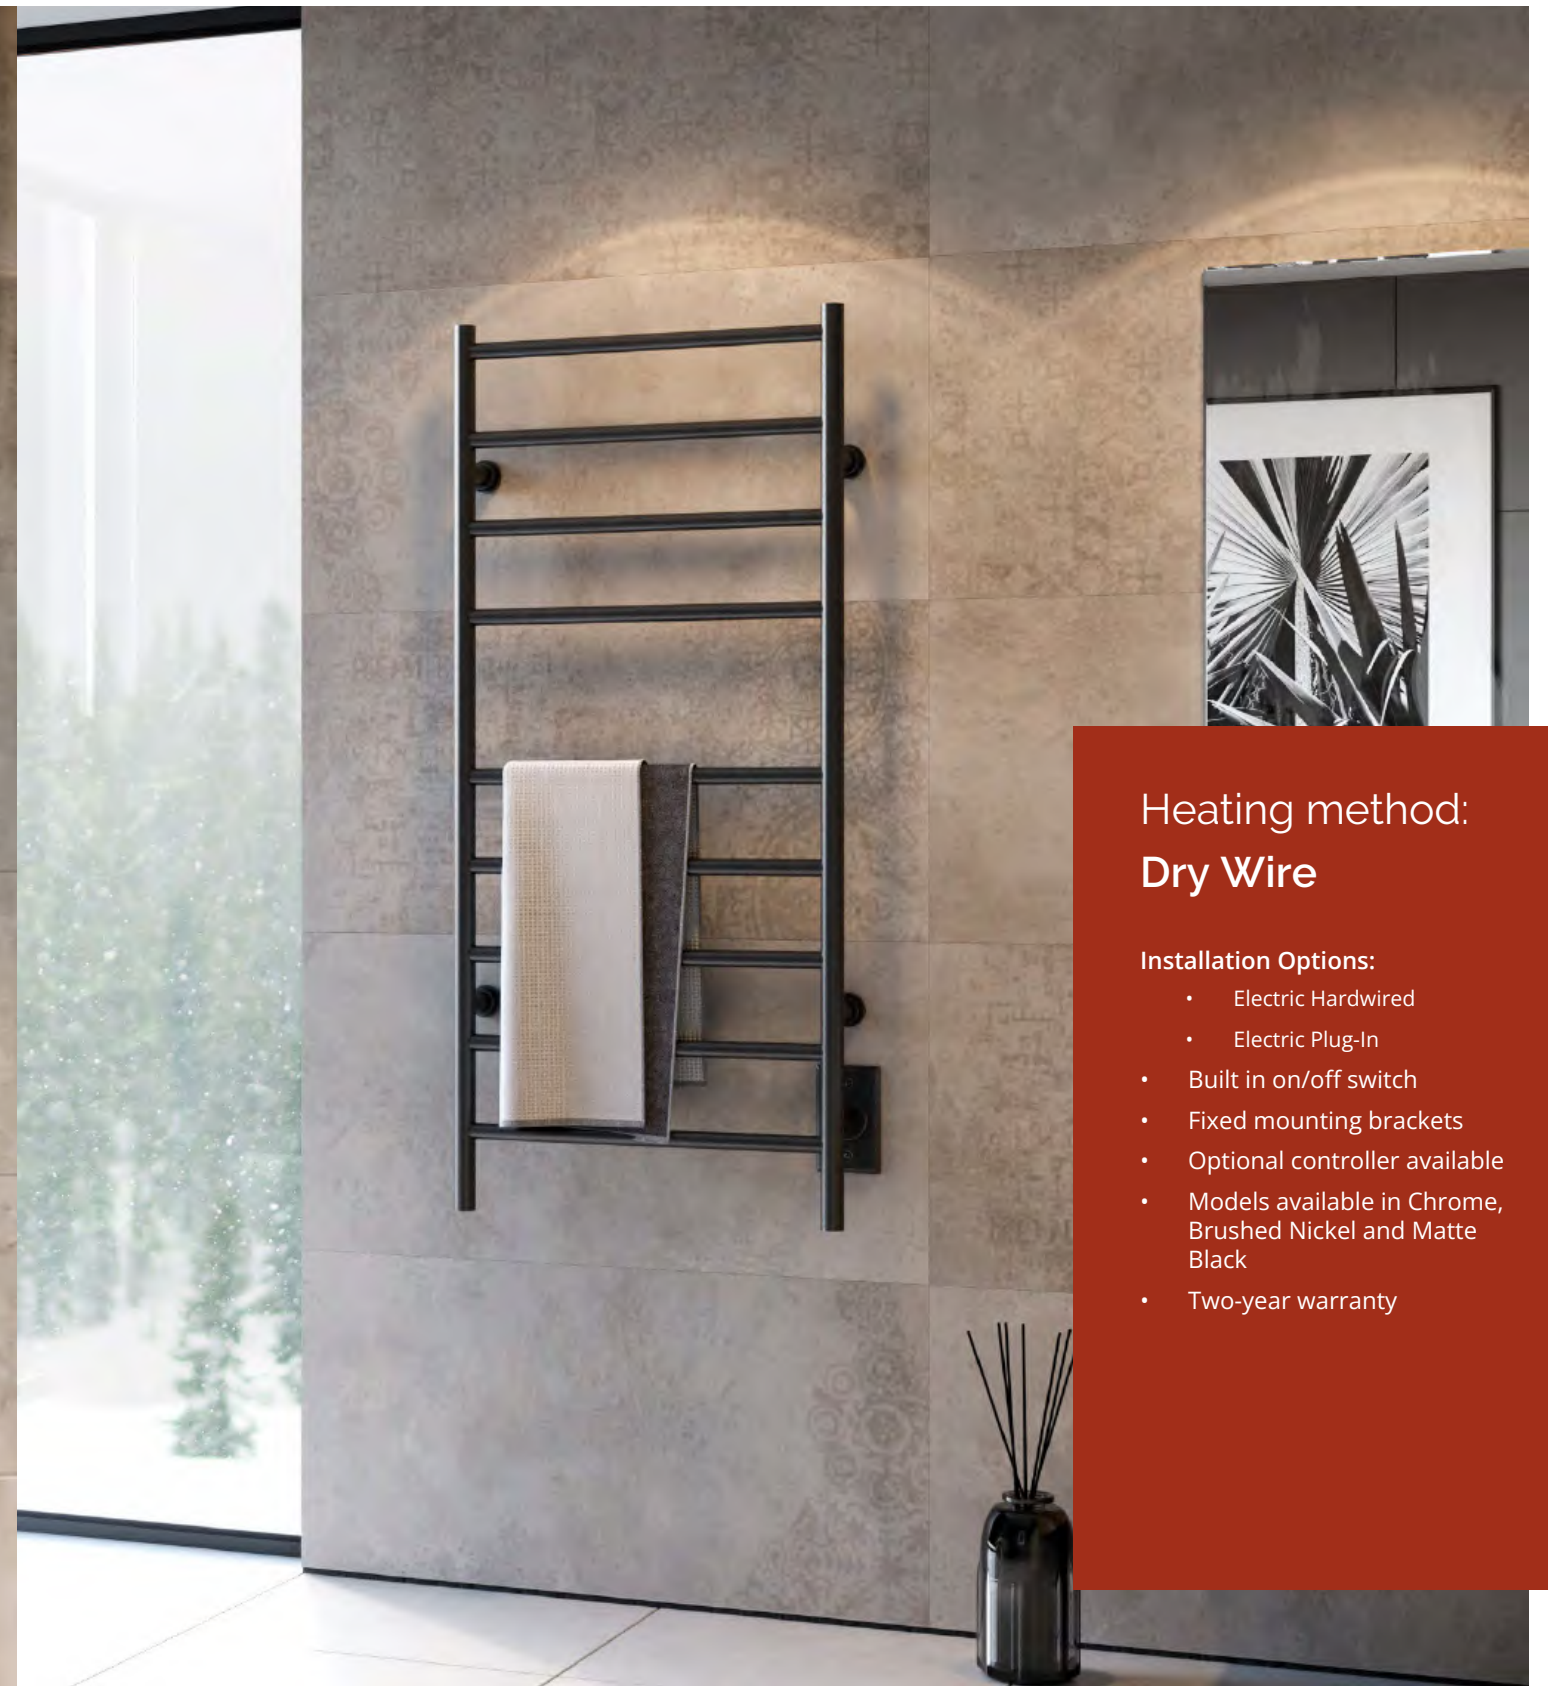

KONTOUR®

Comparison

Heating method: Dry Wire

Installation Options:

- Electric Hardwired
- Electric Plug-In
- Built in on/off switch
- Fixed mounting brackets
- Optional controller available
- Models available in Chrome, Brushed Nickel and Matte Black
- Two-year warranty