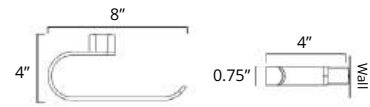

8" Towel Bar
Porte-serviettes 8"