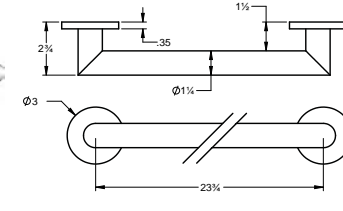

24" Summit Grab Bar
Barre d'appui Summit 24"

Matte White	Chrome	Brushed Nickel	Matte Black	Polished Nickel	PVD Brushed Gold
V94252 $249	V94253 $207	V94254 $259	V94255 $249	V94256 $269	V94258 $290