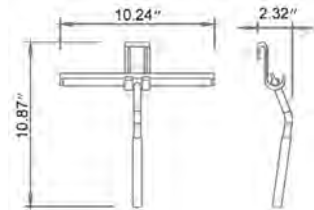

Squeegee
Raclette

Chrome	Matte Black
V92213 $98	V92215 $121

Includes 2 bracket types.
Comprend 2 types de supports.