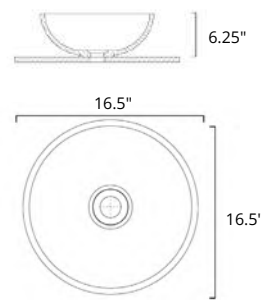

Cavalli two-tone

	Code	Price
W x D x H L x P x T 22.25" x 12.75" x 6.75"	B8712	\$799
Height from Countertop Hauteur du comptoir 6.75"		
Finish: Matte White & Matte Black		

Corelli

	Code	Price
W x D x H L x P x T 27.5" x 14.75" x 5.75"	B9111	\$1059
Height from Countertop Hauteur du comptoir 5.75"		
Finish: Gloss White		

Firenze

	Code	Price
W x D x H L x P x T 24.25" x 16.75" x 4.75"	B9211	\$779
Height from Countertop Hauteur du comptoir 4.75"		
Finish: Gloss White		

Vessel Sinks

Vasques

Gabrielli

	Code	Price
W x D x H L x P x T 16.5" x 16.5" x 6.25"	B9311	\$569
Height from Countertop Hauteur du comptoir 6.3"		
Finish: Gloss White		

Gabrielli two-tone

	Code	Price
W x D x H L x P x T 16.5" x 16.5" x 6.25"	B9312	\$699
Height from Countertop Hauteur du comptoir 6.3"		
Finish: Matte White & Matte Black		

Martini

	Code	Price
W x D x H L x P x T 17.75" x 15" x 4.75"	B9511	\$529
Height from Countertop Hauteur du comptoir 4"		
Finish: Gloss White		