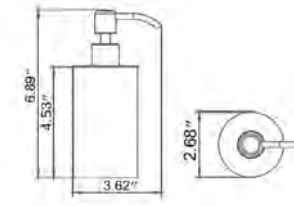

Chrome	Brushed Nickel	Matte Black
V92333 $164	V92334 $176	V92335 $186