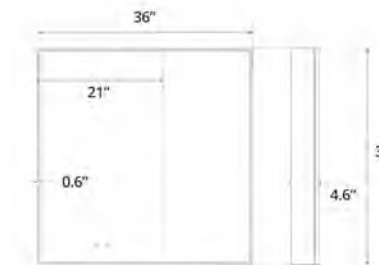

36" x 36" Jackson LED Medicine Cabinet 36" x 36" Armoire à pharmacie DEL Jackson

Code & Price	
IJ1136	$1999

Delivered Lumens	3100
Wattage	38W

Felix

Gemma

Hudson

Iris

Jackson