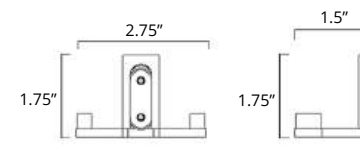

Double Towel Hook Crochet porte-serviette double

Chrome	Brushed Nickel	Matte Black	Brushed Gold Dark	Brushed Gold Light
V5223 $69	V5224 $73	V5225 $84	V5220-BGD $97	V5220-BGL $97