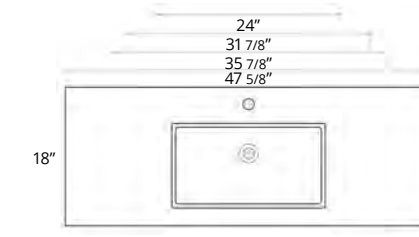

- Decorative Leg Set
- Decorative Leg Set with Towel Holder

Code & Price	
BA1013.AN	\$229
BA1014.AN	\$279

Accent

Square Vanity Sink Top Gloss White
Comptoir-lavabo de vanité carré blanc lustré

- 24"
- 31"
- 36"
- 48"