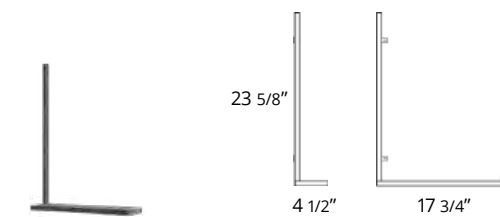

Shelf for Lyric Mirror Étagère pour miroir Lyric

- Ash Grey
- Matte Black
- Matte White
- Steel Blue
- Sage Green

Code & Price

IL1001.AG	$190
IL1001.MB	$190
IL1001.MW	$190
IL1001.SB	$190
IL1001.SG	$190

Don't forget to include our Pop Down™ Drain. See page 45.
N'oubliez pas d'inclure notre drain Pop Down™. Voir page 45.