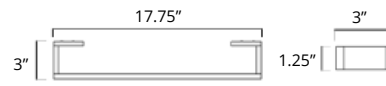

18" Towel Bar Porte-serviettes 18"

Chrome	Brushed Nickel	Matte Black	Brushed Gold Dark	Brushed Gold Light
V5143 $160	V5144 $172	V5145 $205	V5140-BGD $277	V5140-BGL $277