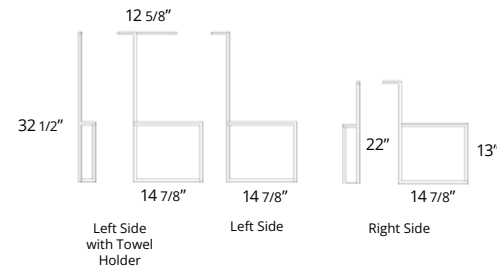

- Decorative Leg Set
- Decorative Leg Set with Towel Holder

Code & Price	
BA1013.AN	\$229
BA1014.AN	\$279

Accent

Square Vanity Sink Top Gloss White
Comptoir-lavabo de vanité carré blanc lustré

- 24"
- 31"
- 36"
- 48"