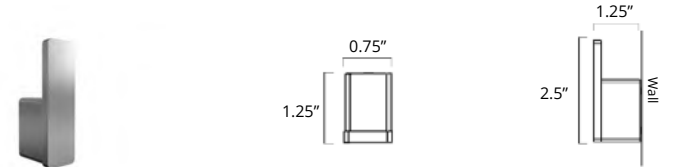

Towel Hook
Crochet à serviette

Chrome	Brushed Nickel	Matte Black	Brushed Gold Dark	Brushed Gold Light
V3213 $36	V3214 $39	V3215 $45	V3210-BGD $80	V3210-BGL $80

Cinder

Ash

Blaze

Cinder

Cone

Crater

Ash

Blaze

Cinder

Cone

Crater