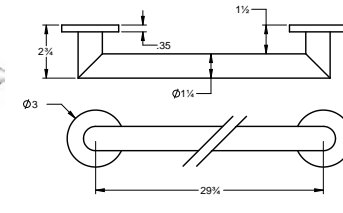

30" Summit Grab Bar
Barre d'appui Summit 30"

Matte White	Chrome	Brushed Nickel	Matte Black	Polished Nickel	PVD Brushed Gold
V94262 $280	V94263 $238	V94264 $290	V94265 $280	V94266 $301	V94268 $321

To comply with ADA regulations a grab bar must:

- Have a diameter of 32mm
- Have a 38mm space between the wall and the grab bar
- Withstand 250lbs

Pour conformer aux règlement de l'ADA, une barre d'appui doit:

- Avoir un diamètre de 32mm
- Avoir un espace de 38mm entre le mur et la barre d'appui
- Résiste un poids de 250lbs