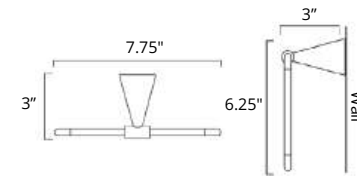

Towel Ring
Anneau porte-serviette

Chrome

V65313
$107

Matte Black

V65315
$124