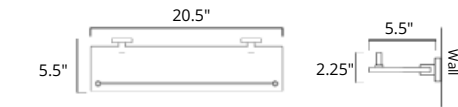

Glass Shelf
Étagère en verre

Chrome	Brushed Nickel	Matte Black
V62763 $119	V62764 $131	V62765 $151

Code & Price
V162B $38

Ash
Blaze
Cinder
Cone
Crater

Ash
Blaze
Cinder
Cone
Crater