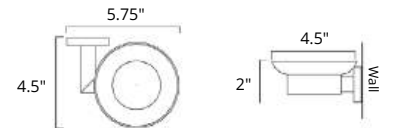

Glass Soap Dish
Porte-savon en verre

Chrome	Brushed Nickel	Matte Black
V62523 $83	V62524 $91	V62525 $102