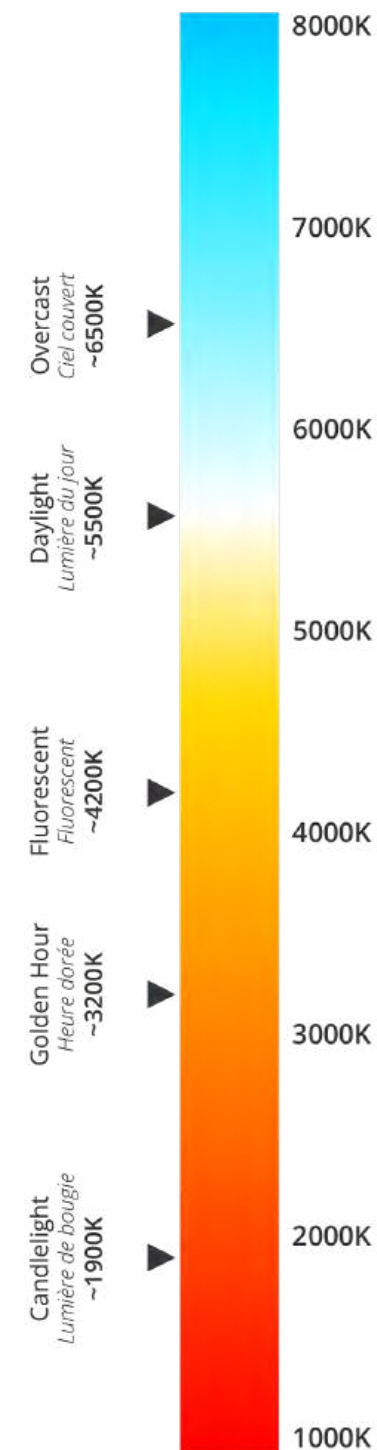

What is Kelvin Color Temperature?

Qu'est-ce que la température de couleur Kelvin?

The Kelvin (K) scale measures the color temperature of light sources, including LEDs. Color temperature refers to the perceived warmth or coolness of light emitted by a source, and it is measured in units of Kelvin (K). It can vary depending on personal preference, the intended use of the space, and the desired ambiance.