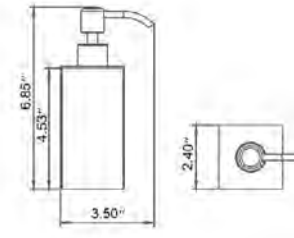

Chrome	Brushed Nickel	Matte Black
V92343 $164	V92344 $176	V92345 $186