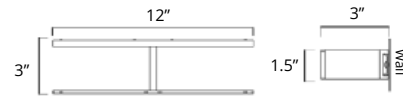

Double Toilet Paper Holder
Double porte papier toilette

Chrome	Brushed Nickel	Brushed Gold Dark	Brushed Gold Light
V1043 $167	V1044 $179	V1040-BGD $256	V1040-BGL $256