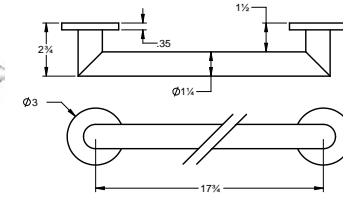

18" Summit Grab Bar
Barre d'appui Summit 18"

Matte White	Chrome	Brushed Nickel	Matte Black	Polished Nickel	PVD Brushed Gold
V94242 $217	V94243 $176	V94244 $228	V94245 $217	V94246 $238	V94248 $259