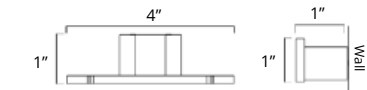

Double Towel Hook
Crochet porte-serviette double

Chrome	Brushed Nickel	Matte Black	Brushed Gold Dark	Brushed Gold Light
V4223 $49	V4224 $52	V4225 $57	V4220-BGD $97	V4220-BGL $97