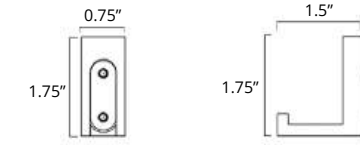

Fire

Towel Hook Crochet à serviette

Chrome	Brushed Nickel	Matte Black	Brushed Gold Dark	Brushed Gold Light
V5213 $51	V5214 $54	V5215 $66	V5210-BGD $70	V5210-BGL $70