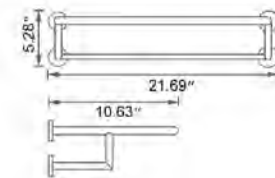

Double Towel Shelf Porte serviettes double avec étagère

Chrome	Brushed Nickel	Matte Black
V63733 $306	V63734 $349	V63735 $407