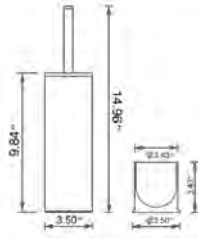

Misc

Divers

Chrome	Brushed Nickel	Matte Black
V92113 $109	V92114 $121	V92115 $131