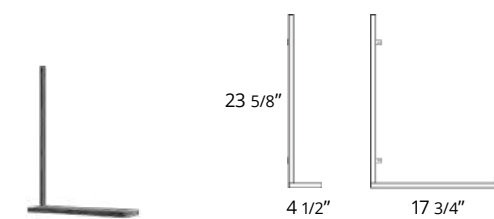

Code & Price	
B2131N.MW	\$410
B2136N.MW	\$440

Lyrice Wall Mirror Miroir mural Lyrice

- 24"
- 31"
- 48"

Code & Price	
IL1024	\$340
IL1031	\$410
IL1048	\$490

Shelf for Lyrice Mirror Étagère pour miroir Lyrice