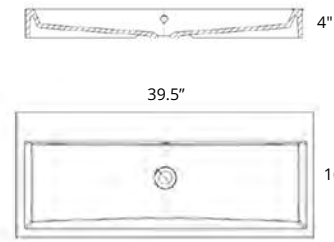

Vivaldi Trough

	Code	Price
W x D x H L x P x T 39.5" x 16.5" x 4"	B9931	$959
Height from Countertop Hauteur du comptoir 4"		
Wall Mount Kit systeme de montage murale pour vasque Vivaldi	B7100	$29
Finish: Gloss White Overflow is white