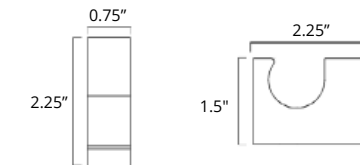

Towel Hook Crochet à serviette

Chrome	Matte Black
V5233 $60	V5235 $73