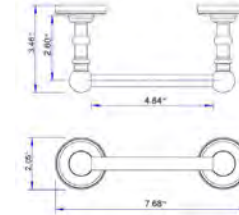

Pivot Toilet Paper Holder
Porte-papier hygiénique pivotant

Chrome	Brushed Nickel	Polished Nickel
V68073 $137	V68074 $169	V68076 $186