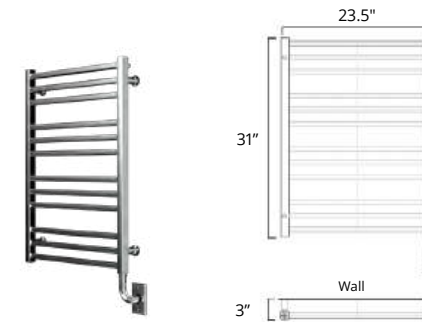

New					
	Matte White	Chrome	Brushed Nickel	Matte Black	Polished Nickel	PVD Brushed Gold
Hydronic* Hydronique*	H3102 $2171	H3103 $1903	H3104 $2189	H3105 $2218	H3106 $2867	
Plug In Avec Prise de courant	E3102 $2321	E3103 $2103	E3104 $2389	E3105 $2418	E3106 $3067	E3108 $2776
Hardwired Filage encastré mural	W3102 $2421	W3103 $2203	W3104 $2489	W3105 $2518	W3106 $3167	W3108 $2876

23.5" x 31"