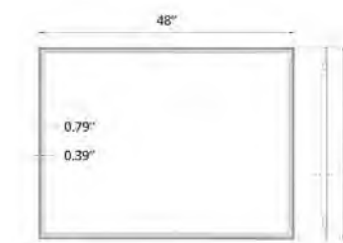

48" x 36" Eden LED Mirror 48" x 36" Miroir DEL Eden

Code & Price	
Brushed Bronze	IE1148.BB $999
Brushed Gold	IE1148.BG $999
Matte Black	IE1148.MB $899
Delivered Lumens Wattage	4700 32W