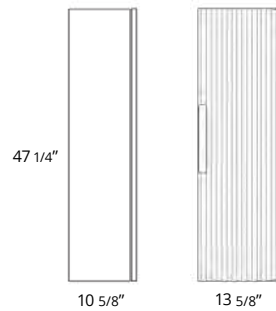

Left/Right Hand Wall Cabinet Armoire murale gauche/droite (Coda Rippled)

- Ash Grey
- Matte Black
- Matte White
- Steel Blue
- Sage Green

Code & Price

BC1009.AGR	$1200
BC1009.MBR	$1200
BC1009.MWR	$1200
BC1009.SBR	$1200
BC1009.SGR	$1200