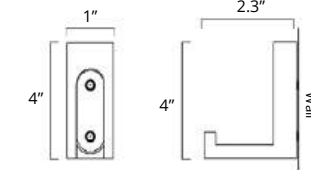

Brushed Nickel	Matte Black
V1264 $98	V1265 $124