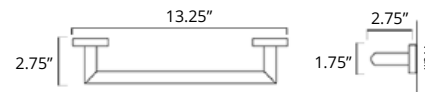

12" Towel Bar
Porte-serviettes 12"

Chrome	Brushed Nickel	Matte Black
V62133 $93	V62134 $116	V62135 $150