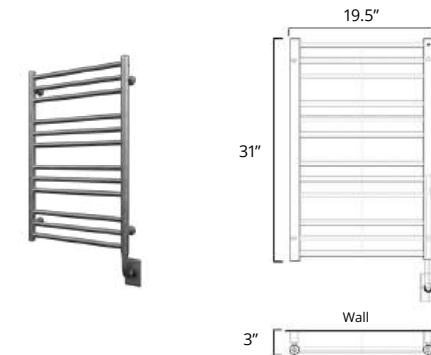

19.5" x 31"

	Matte White	Chrome	Brushed Nickel	Matte Black	Polished Nickel	PVD Brushed Gold	PVD Brushed Bronze
Hydronic* Hydronique*	H4102 $1892	H4103 $1520	H4104 $1790	H4105 $1892	H4106 $2366		
Plug In Avec Prise de courant	E4102 $2092	E4103 $1720	E4104 $1990	E4105 $2092	E4106 $2566	E4108 $2214	E4109 $2148
Hardwired Filage encastré mural	W4102 $2192	W4103 $1820	W4104 $2090	W4105 $2192	W4106 $2666	W4108 $2314	W4109 $2248