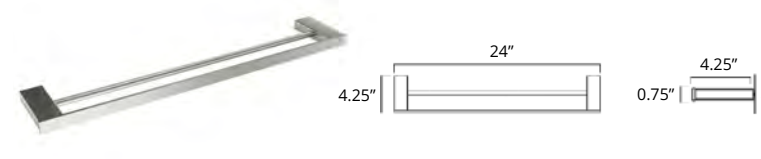

24" Double Towel Bar
Porte-serviettes double 24"

Chrome	Brushed Nickel	Matte Black
V3183 $179	V3184 $187	V3185 $207