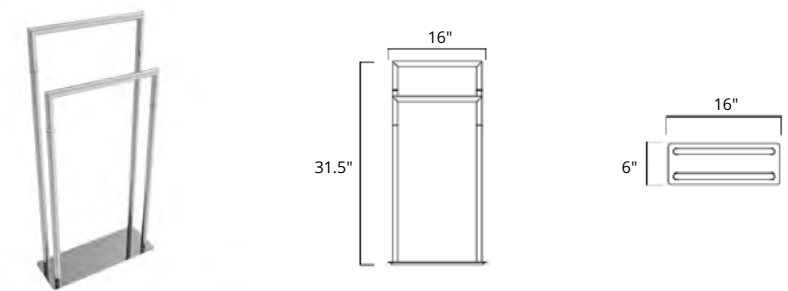

Round Freestanding Towel Stand
Porte-serviettes rond autoportant

Chrome	Matte Black
V91313 $660	V91315 $771