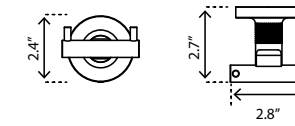

Double Towel Hook
Crochet porte-serviette double