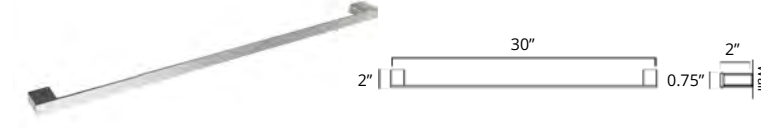

30" Towel Bar
Porte-serviettes 30"

Chrome	Brushed Nickel	Matte Black	Brushed Gold Dark	Brushed Gold Light
V3163 $138	V3164 $145	V3165 $166	V3160-BGD $275	V3160-BGL $275