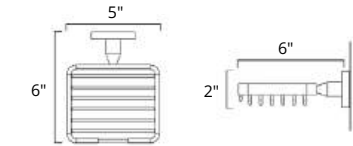

Soap Basket
Panier à savon

Chrome	Brushed Nickel
V62593 $105	V62594 $111