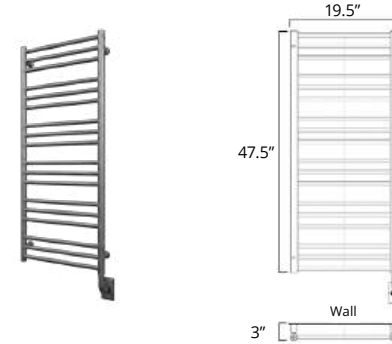

19.5" x 47.5"

	Matte White	Chrome	Brushed Nickel	Matte Black	Polished Nickel	PVD Brushed Gold	PVD Brushed Bronze
Hydronic* Hydronique*	H4302 $2369	H4303 $1996	H4304 $2344	H4305 $2369	H4306 $2919		
Plug In Avec Prise de courant	E4302 $2569	E4303 $2196	E4304 $2544	E4305 $2569	E4306 $3119	E4308 $2875	E4309 $2798
Hardwired Filage encastré mural	W4302 $2669	W4303 $2296	W4304 $2644	W4305 $2669	W4306 $3219	W4308 $2975	W4309 $2898