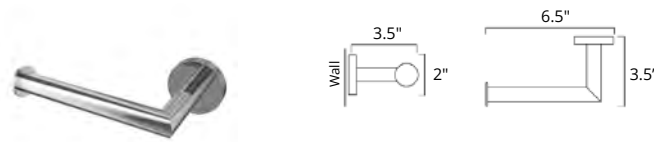

Toilet Paper Holder (RH)
Porte-papier hygiénique (MD)

	Matte White	Chrome	Brushed Nickel	Matte Black	Polished Nickel	PVD Brushed Gold	New PVD Brushed Bronze
	V63022 $84	V63023 $73	V63024 $77	V63025 $89	V63026 $90	V63028 $98	V63029 $99