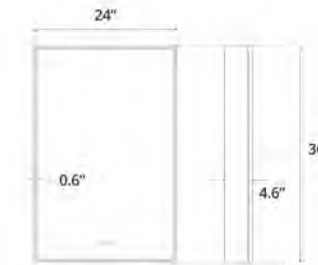

Jackson

24" x 36" Jackson LED Medicine Cabinet 24" x 36" Armoire à pharmacie DEL Jackson

Code & Price	
IJ1124	$1499

Delivered Lumens	2650
Wattage	31W