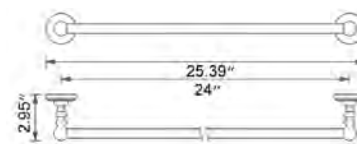

24" Towel Bar
Porte-serviettes 24"

Chrome	Brushed Nickel	Polished Nickel
V68153 $137	V68154 $158	V68156 $186