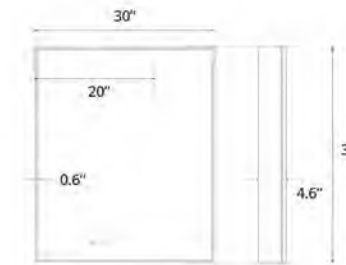

Jackson

24" x 36" Jackson LED Medicine Cabinet 24" x 36" Armoire à pharmacie DEL Jackson

* Left hinge

Code & Price	
IJ1124	\$1499

Delivered Lumens	2650
Wattage	31W

30" x 36" Jackson LED Medicine Cabinet 30" x 36" Armoire à pharmacie DEL Jackson