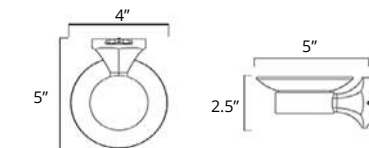

Chrome	Brushed Nickel
V2513 $51	V2514 $55