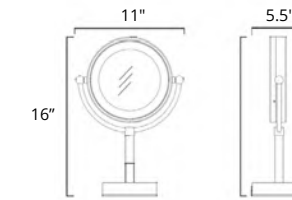

Mirrors

Miroirs

Double-Sided Lighted Freestanding Mirror Miroir autoportant éclairé double face