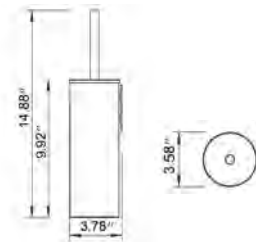

Chrome	Brushed Nickel	Matte Black
V92123 $121	V92124 $131	V92125 $142