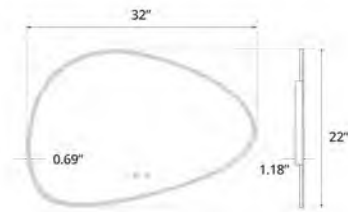

- Acrylic diffused LED front and back lighting
- 2700K-6500K color temperature adjustment
- 10%-100% light dimmer
- Brightness and color temperature memory settings
- Heated mirror defogger
- Touch on/off
- Safety film backing
- Copper free
- ETL certified for North American use
- 110V plug in installation, can be hardwired
- Can be controlled with a light switch
- Lamp life : 50,000 hours
- 5 year warranty

- Éclairage DEL avant et arrière diffusé en acrylique
- Ajustement de la température de couleur de 2700K à 6500K
- Gradateur de lumière de 10% à 100%
- Réglages de mémoire de luminosité et de température de couleur
- Désembueur de miroir chauffant
- Toucher marche/arrêt
- Film de sécurité au dos
- Sans cuivre
- Certifié ETL pour une utilisation en Amérique du Nord
- Installation sur prise 110 volts, peut être câblé en dur
- Peut être contrôlé avec un interrupteur lumineux
- Durée de vie de la lampe : 50,000 heures
- Garantie de 5 ans

32" x 22" Felix LED Mirror
32" x 22" Miroir DEL Felix

Code & Price	
IF1332	$579

Delivered Lumens 2400
Wattage 16W