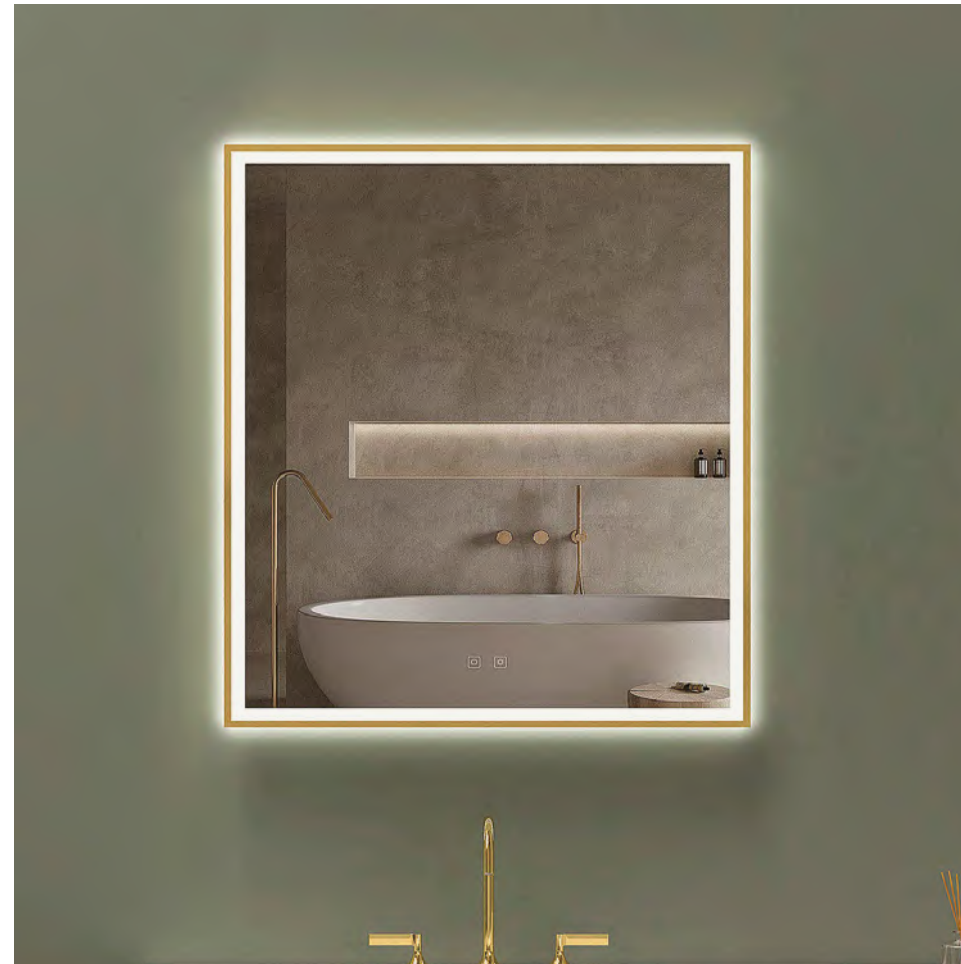

Eden

- Acrylic diffused LED lighting
- Anodized aluminum frame in matte black, brushed gold, or brushed bronze
- 2700K-6500K color temperature adjustment
- 10%-100% light dimmer
- Brightness and color temperature memory settings
- Heated mirror defogger
- Touch on/off
- Safety film backing
- Copper free
- ETL certified for North American use
- 110V plug in installation, can be hardwired
- Can be controlled with a light switch
- Lamp life : 50,000 hours
- 5 year warranty

- Éclairage DEL diffusé en acrylique
- Cadre en aluminium anodisé noir mat, or brossé ou bronze brossé
- Ajustement de la température de couleur de 2700K à 6500K
- Gradateur de lumière de 10% à 100%
- Réglages de mémoire de luminosité et de température de couleur
- Désembueur de miroir chauffant
- Toucher marche/arrêt
- Film de sécurité au dos
- Sans cuivre
- Certifié ETL pour une utilisation en Amérique du Nord
- Installation sur prise 110 volts, peut être câblé en dur
- Peut être contrôlé avec un interrupteur lumineux
- Durée de vie de la lampe : 50,000 heures
- Garantie de 5 ans

Eden

24" x 36" Eden LED Mirror 24" x 36" Miroir DEL Eden

Code & Price	
Brushed Bronze	IE1124.BB $699
Brushed Gold	IE1124.BG $699
Matte Black	IE1124.MB $599
Delivered Lumens Wattage	3150 22W

30" x 36" Eden LED Mirror 30" x 36" Miroir DEL Eden

Code & Price	
Brushed Bronze	IE1130.BB $799
Brushed Gold	IE1130.BG $799
Matte Black	IE1130.MB $699
Delivered Lumens Wattage	3550 25W

36" x 36" Eden LED Mirror 36" x 36" Miroir DEL Eden

Code & Price	
Brushed Bronze	IE1136.BB $899
Brushed Gold	IE1136.BG $899
Matte Black	IE1136.MB $799
Delivered Lumens Wattage	3850 27W

48" x 36" Eden LED Mirror 48" x 36" Miroir DEL Eden

Code & Price	
Brushed Bronze	IE1148.BB $999
Brushed Gold	IE1148.BG $999
Matte Black	IE1148.MB $899
Delivered Lumens Wattage	4700 32W