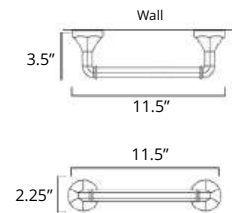

12" Towel Bar
Porte-serviettes 12"

Chrome	Brushed Nickel
V2123 $77	V2124 $89