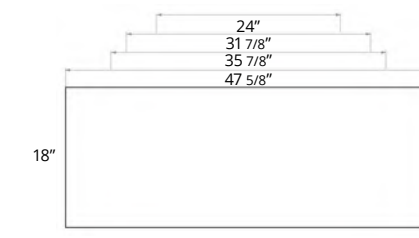

Vanity Top Matte White Comptoir de vanité blanc mat

- 24"
- 31"
- 36"
- 48"

Code & Price	
B2124N.MW	$340
B2131N.MW	$410
B2136N.MW	$440
B2148N.MW	$470