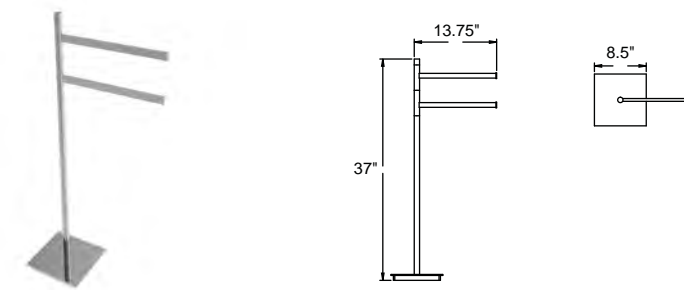

Square Freestanding Swivelling Double Towel Bar
Porte-serviettes carré autoportant pivotant double

Chrome	Matte Black
V91253 $517	V91255 $572