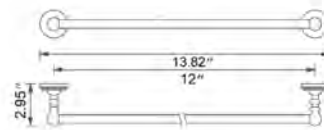

12" Towel Bar
Porte-serviettes 12"

Chrome	Brushed Nickel	Polished Nickel
V68133 $116	V68134 $137	V68136 $164