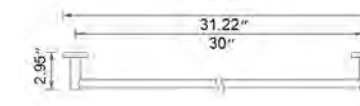

30" Towel Bar
Porte-serviettes 30"

Chrome	Brushed Nickel	Matte Black
V67163 $126	V67164 $147	V67165 $176