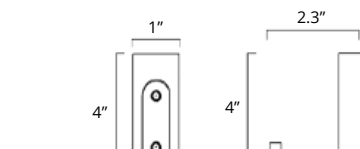

Tall Towel Hook Crochet à serviette haut

Chrome	Brushed Nickel	Matte Black
V5263 $93	V5264 $98	V5265 $124