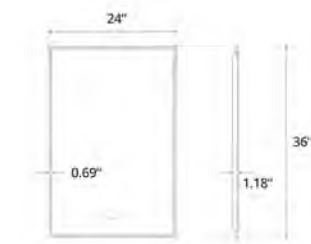

Code & Price	
IC1030	$699
Delivered Lumens	3450
Wattage	24W

24" x 36" Camden LED Mirror
24" x 36" Miroir DEL Camden