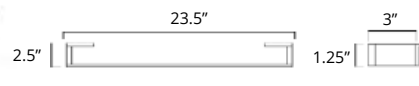

18" Towel Bar Porte-serviettes 18"

Chrome	Brushed Nickel	Matte Black	Brushed Gold Dark	Brushed Gold Light
V5143 \$160	V5144 \$172	V5145 \$205	V5140-BGD \$277	V5140-BGL \$277

24" Towel Bar Porte-serviettes 24"