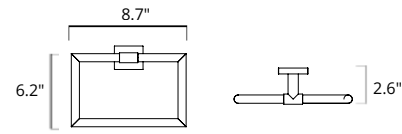

Towel Ring
Anneau porte-serviette

Chrome	Brushed Nickel	Matte Black
V62323 $86	V62324 $98	V62325 $111