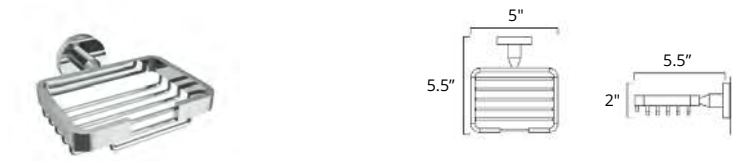

Soap Basket
Panier de savon

	Chrome	Brushed Nickel	Matte Black
V63593	V63594	V63595	
$105	$111	$124