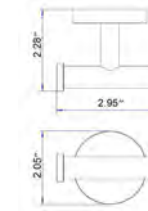

Double Towel Hook
Crochet porte-serviette double

Chrome	Brushed Nickel	Matte Black
V67223 $48	V67224 $55	V67225 $66