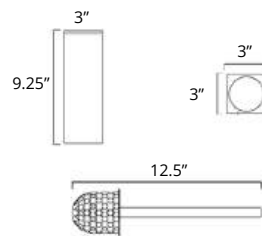

Freestanding Toilet Brush Brosse de toilette autoportante

Chrome	Brushed Nickel	Matte Black
V5643 $152	V5644 $163	V5645 $179