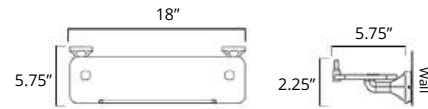

Glass Shelf Étagère en verre

Chrome	Brushed Nickel
V2763 $118	V2764 $130

Replacement Toilet Brush Remplacement brosse de toilette

Code & Price
V161B $38