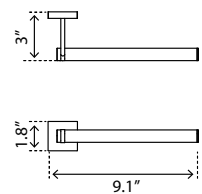

8" Towel Bar Porte-serviettes 8"

Chrome	Matte Black
V72323 $94	V72325 $121