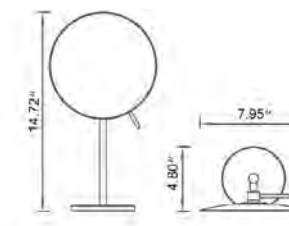

Freestanding Mirror Miroir autoportant

Chrome	Matte Black
V9133 $176	V9135 $241

- 3x Zoom
- Zoom x3