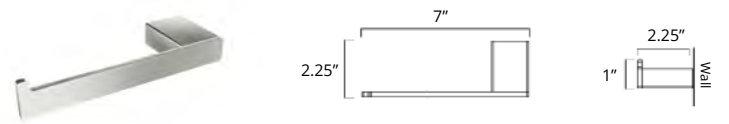

Toilet Paper Holder (RH)
Porte-papier hygiénique (MD)

Chrome	Brushed Nickel	Matte Black	Brushed Gold Dark	Brushed Gold Light
V3023 $77	V3024 $86	V3025 $97	V3020-BGD $151	V3020-BGL $151