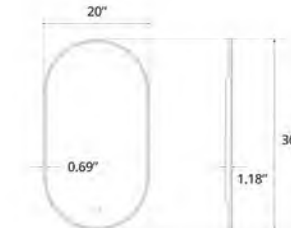

- Acrylic diffused LED front and back lighting
- 2700K-6500K color temperature adjustment
- 10%-100% light dimmer
- Brightness and color temperature memory settings
- Heated mirror defogger
- Touch on/off
- Safety film backing
- Copper free
- ETL certified for North American use
- 110V plug in installation, can be hardwired
- Can be controlled with a light switch
- Lamp life : 50,000 hours
- 5 year warranty

- Éclairage DEL avant et arrière diffusé en acrylique
- Ajustement de la température de couleur de 2700K à 6500K
- Gradateur de lumière de 10% à 100%
- Réglages de mémoire de luminosité et de température de couleur
- Désembueur de miroir chauffant
- Toucher marche/arrêt
- Film de sécurité au dos
- Sans cuivre
- Certifié ETL pour une utilisation en Amérique du Nord
- Installation sur prise 110 volts, peut être câblé en dur
- Peut être contrôlé avec un interrupteur lumineux
- Durée de vie de la lampe : 50,000 heures
- Garantie de 5 ans

20" x 36" Iris LED Mirror
20" x 36" Miroir DEL Iris