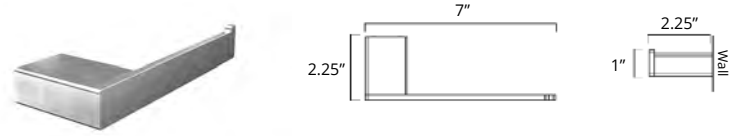

Cinder

Toilet Paper Holder (LH)
Porte-papier hygiénique (MG)

Chrome	Brushed Nickel	Matte Black	Brushed Gold Dark	Brushed Gold Light
V3013 $77	V3014 $86	V3015 $97	V3010-BGD $151	V3010-BGL $151