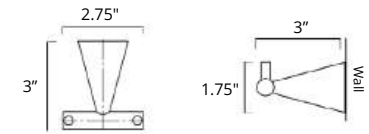

Cone

Cone

Chrome

V65013
$93

Chrome

V65033
$107

Matte Black

V65035
$124

Chrome

V65133
$120

Matte Black

V65135
$138

Chrome

V65143
$134

Matte Black

V65145
$151

Chrome

V65153
$147

Matte Black

V65155
$166

Chrome

V65163
$160

Matte Black

V65165
$186

Chrome

V65183
$211

Matte Black

V65185
$233

Chrome

V65213
$48

Matte Black

V65215
$54

Chrome

V65223
$52

Matte Black

V65225
$68

Chrome

V65313
$107

Matte Black

V65315
$124