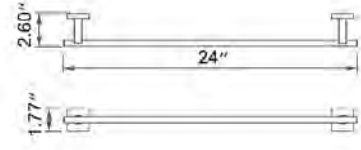

24" Towel Bar Porte-serviettes 24"

Chrome	Matte Black
V66153 $116	V66155 $142