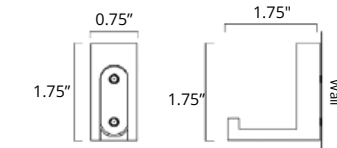

Chrome	Brushed Nickel	Matte Black
V1243 $60	V1244 $65	V1245 $73