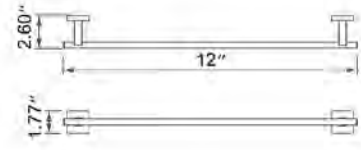

12" Towel Bar Porte-serviettes 12"

Chrome	Matte Black
V66133 $94	V66135 $121