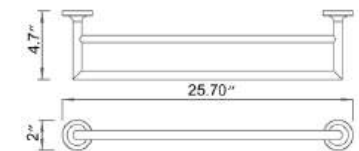

24" Double Towel Bar Porte-serviettes double 24"

New			
Chrome	Matte Black	PVD Brushed Gold	PVD Brushed Bronze
V70183 $196	V70185 $226	V70188 $249	V70189 $298

Towel Hook Crochet à serviette