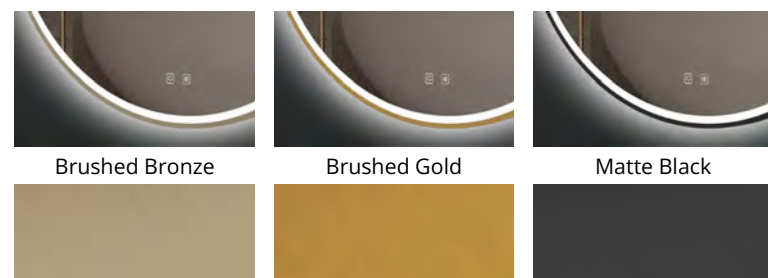

Denver

- Acrylic diffused LED lighting
- Anodized aluminum frame in matte black, brushed gold, or brushed bronze
- 2700K-6500K color temperature adjustment
- 10%-100% light dimmer
- Brightness and color temperature memory settings
- Heated mirror defogger
- Touch on/off
- Safety film backing
- Copper free
- ETL certified for North American use
- 110V plug in installation, can be hardwired
- Can be controlled with a light switch
- Lamp life : 50,000 hours
- 5 year warranty

- Éclairage DEL diffusé en acrylique
- Cadre en aluminium anodisé noir mat, or brossé ou bronze brossé
- Ajustement de la température de couleur de 2700K à 6500K
- Gradateur de lumière de 10% à 100%
- Réglages de mémoire de luminosité et de température de couleur
- Dégrossisseur de miroir chauffant
- Toucher marche/arrêt
- Film de sécurité au dos
- Sans cuivre
- Certifié ETL pour une utilisation en Amérique du Nord
- Installation sur prise 110 volts, peut être câblé en dur
- Peut être contrôlé avec un interrupteur lumineux
- Durée de vie de la lampe : 50,000 heures
- Garantie de 5 ans

Denver

24" Denver LED Mirror 24" Miroir DEL Denver

Code & Price	
Brushed Bronze	ID1024.BB $549
Brushed Gold	ID1024.BG $549
Matte Black	ID1024.MB $499
Delivered Lumens	1900
Wattage	14W

30" Denver LED Mirror 30" Miroir DEL Denver

Code & Price	
Brushed Bronze	ID1030.BB $699
Brushed Gold	ID1030.BG $699
Matte Black	ID1030.MB $649
Delivered Lumens	2400
Wattage	17W

36" Denver LED Mirror 36" Miroir DEL Denver

Code & Price	
Brushed Bronze	ID1036.BB $849
Brushed Gold	ID1036.BG $849
Matte Black	ID1036.MB $799
Delivered Lumens	3100
Wattage	22W