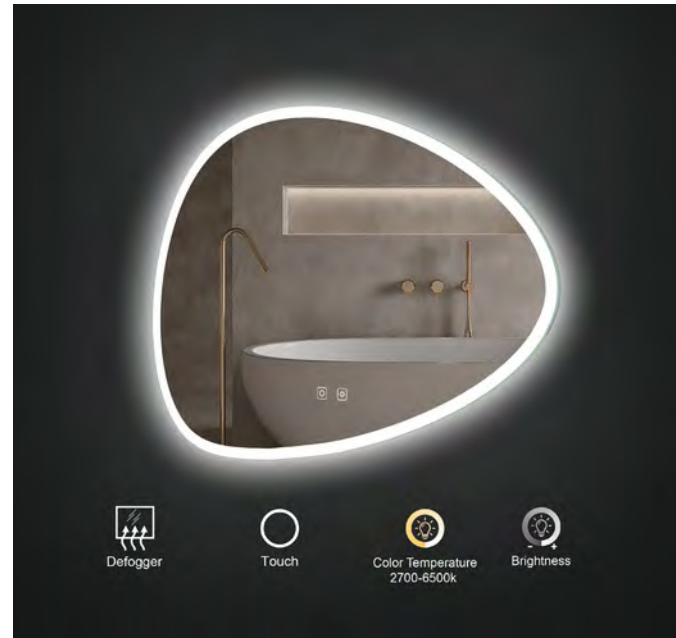

Eden

24" x 36" Eden LED Mirror 24" x 36" Miroir DEL Eden

Code & Price	
Brushed Bronze	IE1124.BB \$699
Brushed Gold	IE1124.BG \$699
Matte Black	IE1124.MB \$599
Delivered Lumens Wattage	3150 22W

30" x 36" Eden LED Mirror 30" x 36" Miroir DEL Eden

Code & Price	
Brushed Bronze	IE1130.BB \$799
Brushed Gold	IE1130.BG \$799
Matte Black	IE1130.MB \$699
Delivered Lumens Wattage	3550 25W

36" x 36" Eden LED Mirror 36" x 36" Miroir DEL Eden

Code & Price	
Brushed Bronze	IE1136.BB \$899
Brushed Gold	IE1136.BG \$899
Matte Black	IE1136.MB \$799
Delivered Lumens Wattage	3850 27W

48" x 36" Eden LED Mirror 48" x 36" Miroir DEL Eden

Code & Price	
Brushed Bronze	IE1148.BB \$999
Brushed Gold	IE1148.BG \$999
Matte Black	IE1148.MB \$899
Delivered Lumens Wattage	4700 32W

Felix

- Acrylic diffused LED front and back lighting
- 2700K-6500K color temperature adjustment
- 10%-100% light dimmer
- Brightness and color temperature memory settings
- Heated mirror defogger
- Touch on/off
- Safety film backing
- Copper free
- ETL certified for North American use
- 110V plug in installation, can be hardwired
- Can be controlled with a light switch
- Lamp life : 50,000 hours
- 5 year warranty