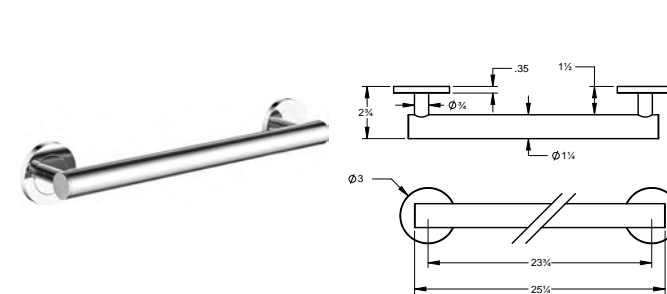

24" Lava Grab Bar
Barre d'appui Lava 24"

Matte White	Chrome	Brushed Nickel	Matte Black	Polished Nickel	PVD Brushed Gold
V94452 $249	V94453 $207	V94454 $259	V94455 $249	V94456 $269	V94458 $290