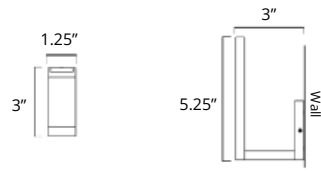

Spare Toilet Paper Holder Distributeur de papier toilette

Chrome	Brushed Nickel	Matte Black	Brushed Gold Dark	Brushed Gold Light
V5083 $133	V5084 $145	V5085 $166	V5080-BGD $151	V5080-BGL $151