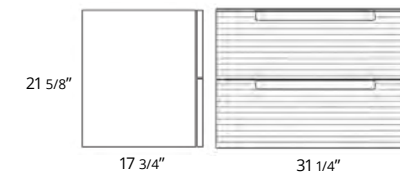

31" Two Drawer Wall-Mounted 31" Deux tiroirs à montage mural

Code & Price	
Ash Grey	BC1002.AGR \$1900
Matte Black	BC1002.MBR \$1900
Matte White	BC1002.MWR \$1900
Steel Blue	BC1002.SBR \$1900
Sage Green	BC1002.SGR \$1900