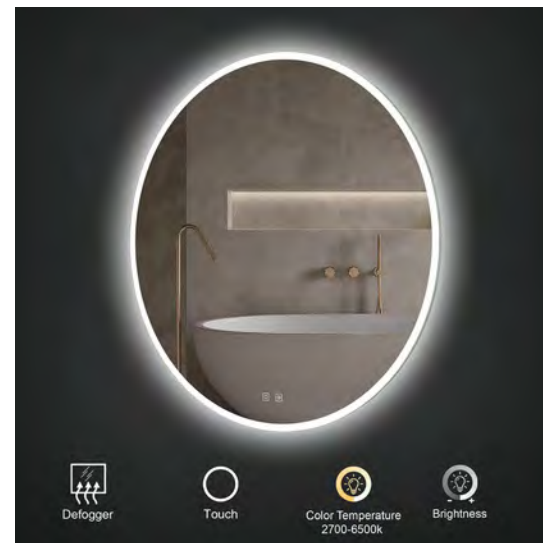

Bennett

- Acrylic diffused LED front and back lighting
- 2700K-6500K color temperature adjustment
- 10%-100% light dimmer
- Brightness and color temperature memory settings
- Heated mirror defogger
- Touch on/off
- Safety film backing
- Copper free
- ETL certified for North American use
- 110V plug in installation, can be hardwired
- Can be controlled with a light switch
- Lamp life : 50,000 hours
- 5 year warranty

- Éclairage DEL avant et arrière diffusé en acrylique
- Ajustement de la température de couleur de 2700K à 6500K
- Gradateur de lumière de 10% à 100%
- Réglages de mémoire de luminosité et de température de couleur
- Désembueur de miroir chauffant
- Toucher marche/arrêt
- Film de sécurité au dos
- Sans cuivre
- Certifié ETL pour une utilisation en Amérique du Nord
- Installation sur prise 110 volts, peut être câblé en dur
- Peut être contrôlé avec un interrupteur lumineux
- Durée de vie de la lampe : 50,000 heures
- Garantie de 5 ans

ico.

Please note, product specifications and dimensions are subject to change without notice.
Veuillez noter que les spécifications et les dimensions des produits sont sujettes à changement sans préavis.

Bennett

24" Bennett LED Mirror
24" Miroir DEL Bennett

Code & Price	
IB1024	$449

Delivered Lumens	2050
Wattage	14W

Code & Price	
IB1030	$549

Delivered Lumens	2550
Wattage	18W

Code & Price	
IB1036	$649

Delivered Lumens	3150
Wattage	22W

Code & Price	
IB1040	$749

Delivered Lumens	3300
Wattage	23W

Atlas

Bennett

Camden

Denver

Eden

Atlas

Bennett

Camden

Denver

Eden