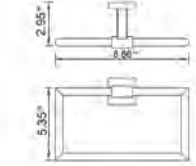

Towel Ring Anneau porte-serviette

Chrome	Matte Black
V66313 $94	V66315 $109