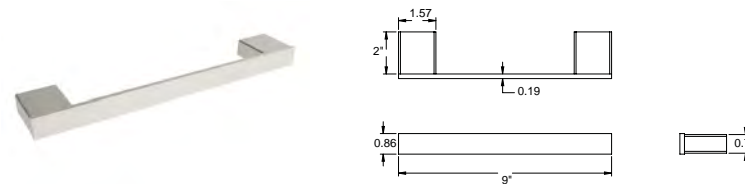

9" Towel Bar
Porte-serviettes 9"

Chrome	Brushed Nickel	Matte Black
V3113 $85	V3114 $98	V3115 $113