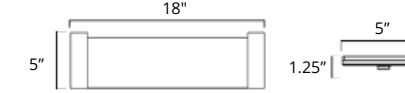

Glass Shelf
Étagère en verre