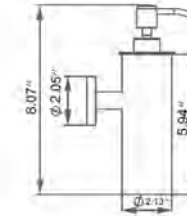

Misc

Divers

Wall-Mounted Soap Dispenser - 250ml
Distributeur de savon mural - 250ml

Chrome	Brushed Nickel	Matte Black
V92323 $131	V92324 $142	V92325 $153