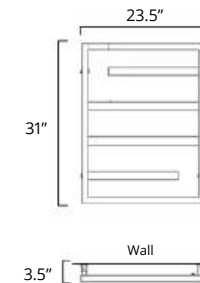

Vasto

Available with left-hand side wiring – add code P5101 to your order.
Offert avec câblage latéral gauche (ajouter le code P5101 à votre commande).

23.5" x 31"

Hydronic*
Hydronique*

Plug In
Avec Prise de courant

Hardwired
Filage encastré mural

	New Matte White	Chrome	New Brushed Nickel	Matte Black	New Polished Nickel	New PVD Brushed Gold
Hydronic* Hydronique*	H92202 $2261	H92203 $2022	H92204 $2456	H92205 $2304	H92206 $2463	
Plug In Avec Prise de courant	E92202 $2411	E92203 $2222	E92204 $2606	E92205 $2504	E92206 $2613	E92208 $3068
Hardwired Filage encastré mural	W92202 $2511	W92203 $2322	W92204 $2706	W92205 $2604	W92206 $2713	W92208 $3168

23.5" x 47.5"