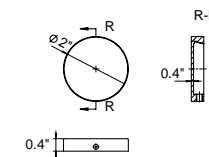

Glass Mounting Kit Kit d'installation pour verres