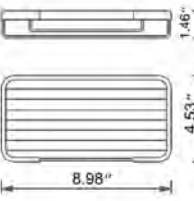

Shower Basket
Panier de douche

Chrome	Matte Black
V93133 $66	V93135 $87