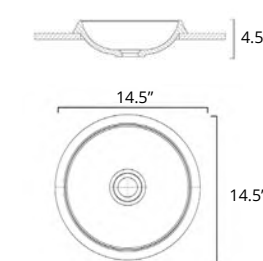

Rossini Round

	Code	Price
W x D x H L x P x T 14.5" x 14.5" x 4.5"	B9811	$439
Height from Countertop Hauteur du comptoir 1.5"		
Finish: Gloss White