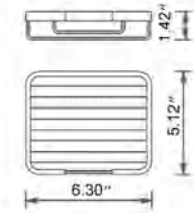

Shower Basket
Panier de douche

Chrome	Matte Black
V93123 $59	V93125 $81