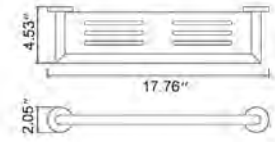

Summit

Summit

Shower Shelf Tablette de douche

Chrome	Matte Black
V63713 $169	V63715 $219