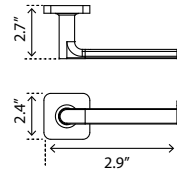

Vapor

Vapor

Toilet Paper Holder
Porte-papier hygiénique