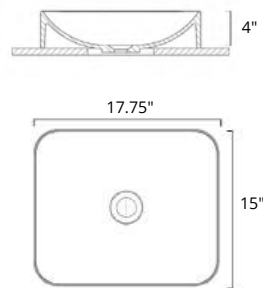

Cavalli two-tone

	Code	Price
W x D x H L x P x T 22.25" x 12.75" x 6.75"	B8712	\$799
Height from Countertop Hauteur du comptoir 6.75"		
Finish: Matte White & Matte Black		

Corelli

	Code	Price
W x D x H L x P x T 27.5" x 14.75" x 5.75"	B9111	\$1059
Height from Countertop Hauteur du comptoir 5.75"		
Finish: Gloss White		

Gabrielli two-tone

	Code	Price
W x D x H L x P x T 16.5" x 16.5" x 6.25"	B9312	\$699
Height from Countertop Hauteur du comptoir 6.3"		
Finish: Matte White & Matte Black		

Martini

	Code	Price
W x D x H L x P x T 17.75" x 15" x 4.75"	B9511	\$529
Height from Countertop Hauteur du comptoir 4"		
Finish: Gloss White		