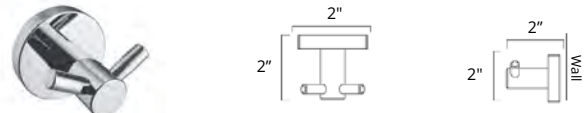

Double Towel Hook
Crochet porte-serviette double

	Matte White	Chrome	Brushed Nickel	Matte Black	Polished Nickel	PVD Brushed Gold	New PVD Brushed Bronze
V63252	V63253	V63254	V63255	V63256	V63258	V63259	
$76	$49	$70	$80	$80	$87	$86