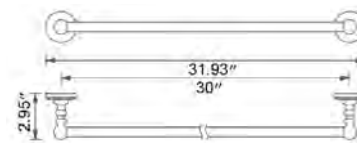

30" Towel Bar
Porte-serviettes 30"

Chrome	Brushed Nickel	Polished Nickel
V68163 $147	V68164 $169	V68166 $198