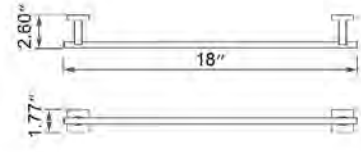

18" Towel Bar Porte-serviettes 18"

Chrome	Matte Black
V66143 $105	V66145 $131