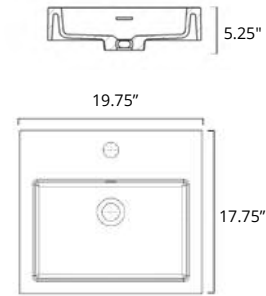

Vivaldi Plus

	Code	Price
W x D x H L x P x T 19.75" x 17.75" x 5.25"	B9921	$659
Height from Countertop Hauteur du comptoir 4.2"		
Finish: Gloss White Overflow is white