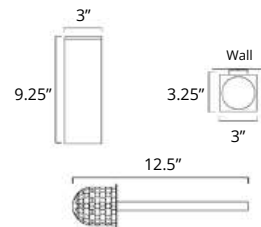

Chrome	Brushed Nickel	Matte Black
V5613 $110	V5614 $120	V5615 $133