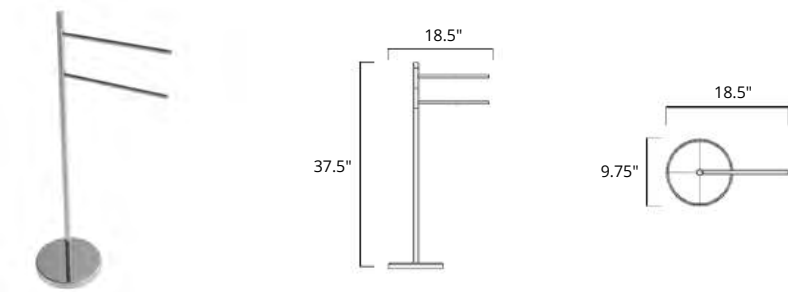

Round Freestanding Swivelling Double Towel Bar
Porte-serviettes rond autoportant pivotant double

Chrome	Matte Black
V91213 $462	V91215 $517