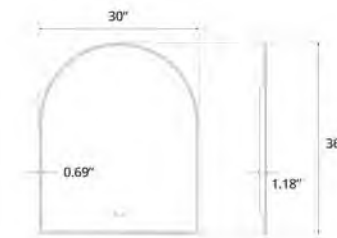

- Acrylic diffused LED front and back lighting
- 2700K-6500K color temperature adjustment
- 10%-100% light dimmer
- Brightness and color temperature memory settings
- Heated mirror defogger
- Touch on/off
- Safety film backing
- Copper free
- ETL certified for North American use
- 110V plug in installation, can be hardwired
- Can be controlled with a light switch
- Lamp life : 50,000 hours
- 5 year warranty

- Éclairage DEL avant et arrière diffusé en acrylique
- Ajustement de la température de couleur de 2700K à 6500K
- Gradateur de lumière de 10% à 100%
- Réglages de mémoire de luminosité et de température de couleur
- Désembueur de miroir chauffant
- Toucher marche/arrêt
- Film de sécurité au dos
- Sans cuivre
- Certifié ETL pour une utilisation en Amérique du Nord
- Installation sur prise 110 volts, peut être câblé en dur
- Peut être contrôlé avec un interrupteur lumineux
- Durée de vie de la lampe : 50,000 heures
- Garantie de 5 ans

30" x 36" Gemma LED Mirror
30" x 36" Miroir DEL Gemma