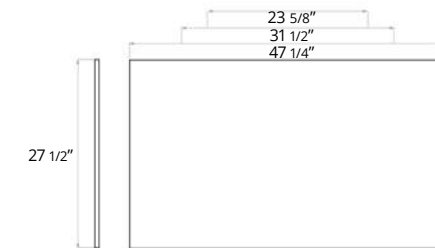

Lyrice Wall Mirror Miroir mural Lyrice

- 24"
- 31"
- 48"

Code & Price	
IL1024	$340
IL1031	$410
IL1048	$490