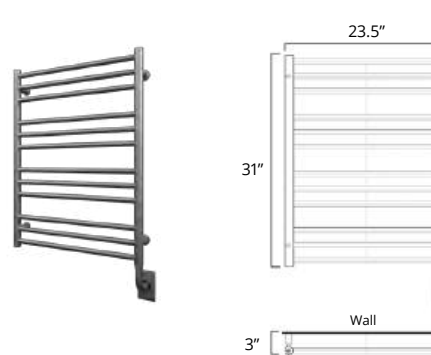

23.5" x 31"

	Matte White	Chrome	Brushed Nickel	Matte Black	Polished Nickel	PVD Brushed Gold	PVD Brushed Bronze
Hydronic* Hydronique*	H4202 $1944	H4203 $1597	H4204 $1842	H4205 $1944	H4206 $2430		
Plug In Avec Prise de courant	E4202 $2144	E4203 $1797	E4204 $2042	E4205 $2144	E4206 $2630	E4208 $2434	E4209 $2369
Hardwired Filage encastré mural	W4202 $2244	W4203 $1897	W4204 $2142	W4205 $2244	W4206 $2730	W4208 $2534	W4209 $2469

Available with left-hand side wiring – add code P5101 to your order.
Offert avec câblage latéral gauche (ajouter le code P5101 à votre commande).