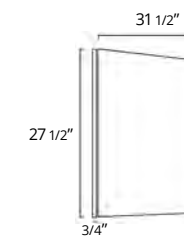

Mirrors

Miroirs

24" Lyric Wall Mirror
24" Miroir mural Lyric

24"

Code & Price	
IL1024	\$340

31" Lyric Wall Mirror
31" Miroir mural Lyric

31"

Code & Price	
IL1031	\$410