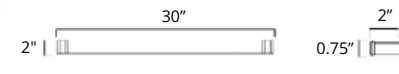

30" Towel Bar
Porte-serviettes 30"

Chrome	Brushed Nickel	Matte Black	Brushed Gold Dark
V4163 $138	V4164 $145	V4165 $166	V4160-BGD $275