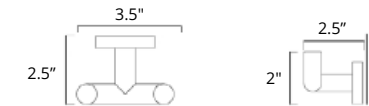

Chrome	Brushed Nickel	Matte Black
V62223 $56	V62224 $63	V62225 $76