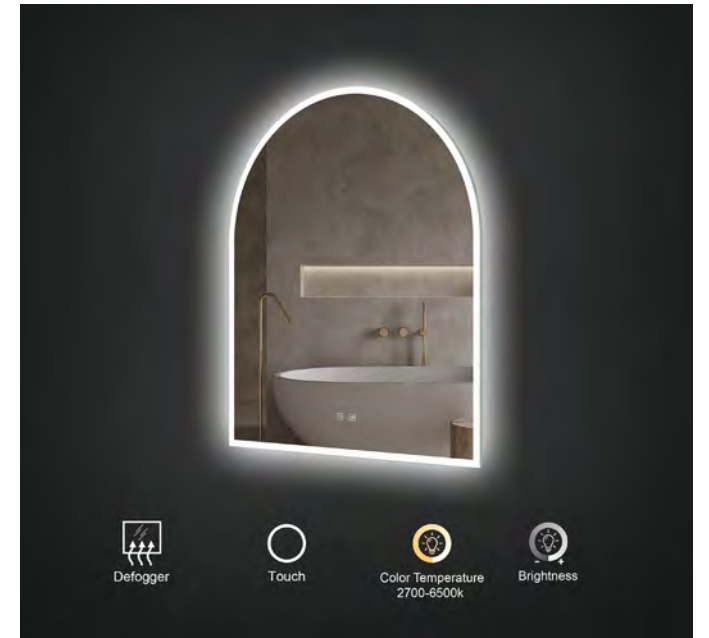

48" x 36" Eden LED Mirror 48" x 36" Miroir DEL Eden

Code & Price	
Brushed Bronze	IE1148.BB \$999
Brushed Gold	IE1148.BG \$999
Matte Black	IE1148.MB \$899
Delivered Lumens Wattage	4700 32W

Felix

- Acrylic diffused LED front and back lighting
- 2700K-6500K color temperature adjustment
- 10%-100% light dimmer
- Brightness and color temperature memory settings
- Heated mirror defogger
- Touch on/off
- Safety film backing
- Copper free
- ETL certified for North American use
- 110V plug in installation, can be hardwired
- Can be controlled with a light switch
- Lamp life : 50,000 hours
- 5 year warranty

32" x 22" Felix LED Mirror
32" x 22" Miroir DEL Felix

Code & Price	
IF1332	\$579

Delivered Lumens 2400
Wattage 16W

Gemma

- Acrylic diffused LED front and back lighting
- 2700K-6500K color temperature adjustment
- 10%-100% light dimmer
- Brightness and color temperature memory settings
- Heated mirror defogger
- Touch on/off
- Safety film backing
- Copper free
- ETL certified for North American use
- 110V plug in installation, can be hardwired
- Can be controlled with a light switch
- Lamp life : 50,000 hours
- 5 year warranty