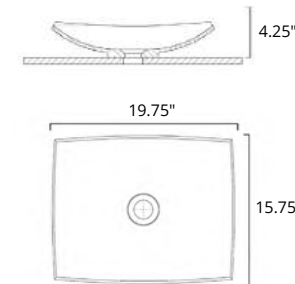

Vecchi

	Code	Price
W x D x H L x P x T 19.75" x 15.75" x 4.25"	B9411	$599
Height from Countertop Hauteur du comptoir 4.25"		
Finish: Gloss White