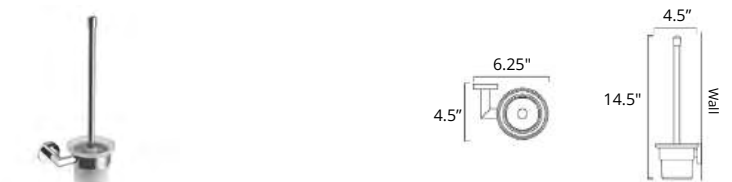

Wall-Mounted Toilet Brush
Brosse de toilette murale

	Chrome	Brushed Nickel	Matte Black
V63613	V63614	V63615	
$119	$126	$138