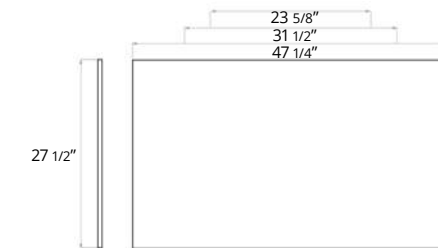

Vanity Top Matte White Comptoir de vanité blanc mat

- 24"
- 31"
- 36"

Code & Price

B2124N.MW	\$340
B2131N.MW	\$410
B2136N.MW	\$440

Lyric Wall Mirror Miroir mural Lyric

- 24"
- 31"
- 48"

Code & Price

IL1024	\$340
IL1031	\$410
IL1048	\$490