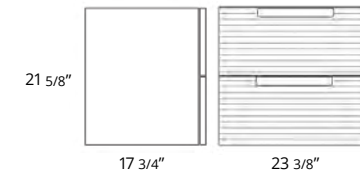

Coda

24" Two Drawer Wall-Mounted 24" Deux tiroirs à montage mural

Code & Price	
Ash Grey	BC1001.AGR $1700
Matte Black	BC1001.MBR $1700
Matte White	BC1001.MWR $1700
Steel Blue	BC1001.SBR $1700
Sage Green	BC1001.SGR $1700