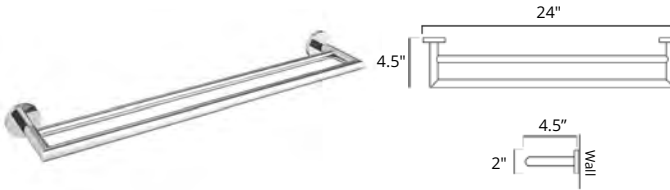

24" Double Towel Bar
Porte-serviettes double 24"

	Matte White	Chrome	Brushed Nickel	Matte Black	Polished Nickel	PVD Brushed Gold	New PVD Brushed Bronze
	V63182 $208	V63183 $184	V63184 $197	V63185 $219	V63186 $219	V63188 $296	V63189 $298