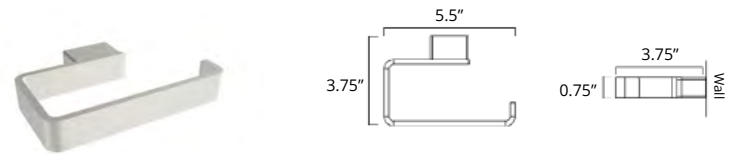

Toilet Paper Holder
Porte-papier hygiénique

Chrome	Brushed Nickel	Matte Black
V3033 $93	V3034 $98	V3035 $110