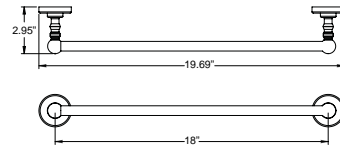

18" Towel Bar
Porte-serviettes 18"

Chrome	Brushed Nickel	Polished Nickel
V68143 $126	V68144 $147	V68146 $176