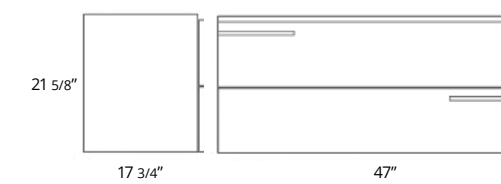

48" Two Drawer Wall-Mounted 48" Deux tiroirs à montage mural

Code & Price	
Dark Walnut	BA1004.DW $2200
Sage Green	BA1004.SG $2200
White Oak	BA1004.WO $2200

Don't forget to add a vanity top. See pages 32-33 for our options.
N'oubliez pas d'ajouter un comptoir vanité. Voir pages 32-33 pour nos options.