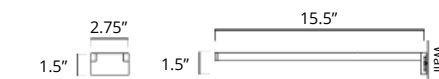

Tall Towel Hook
Crochet à serviette haut

Brushed Nickel	Matte Black
V1264 \$98	V1265 \$124

Double Towel Hanger
Porte-serviettes double

Chrome	Brushed Nickel	Matte Black
V1433 \$134	V1434 \$145	V1435 \$174