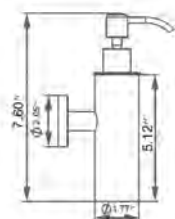

Wall-Mounted Soap Dispenser - 150ml
Distributeur de savon mural - 150ml

Chrome	Brushed Nickel	Matte Black
V92313 $98	V92314 $109	V92315 $121