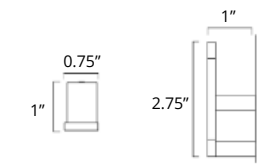

24" Double Towel Bar
Porte-serviettes double 24"

Chrome	Brushed Nickel	Matte Black
V4183 \$179	V4184 \$187	V4185 \$207

Towel Hook
Crochet à serviette

Chrome	Brushed Nickel	Matte Black	Brushed Gold Dark	Brushed Gold Light
V4213 \$36	V4214 \$39	V4215 \$45	V4210-BGD \$80	V4210-BGL \$80