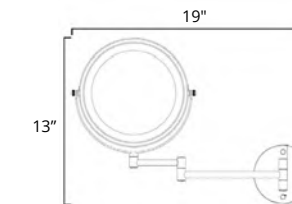

Double-Sided Lighted Wall-Mounted Mirror Miroir mural éclairé double face

Chrome	Brushed Nickel	Matte Black
V9053 $290	V9054 $311	V9055 $332

- 5x Zoom
- Battery Operated
- LED Backlit
- 572 Lumens
- Zoom x5
- Fonctionnent sur batterie
- LED rétro-éclairé
- 572 lumens