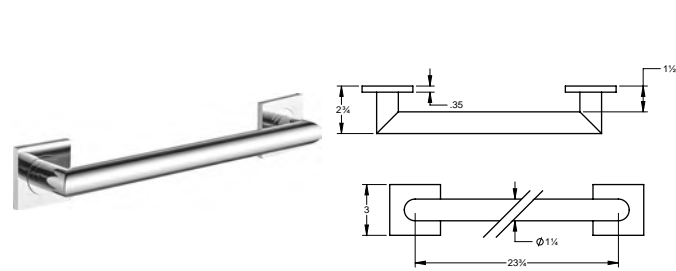

24" Crater Grab Bar
Barre d'appui Crater de 24"

Matte White	Chrome	Brushed Nickel	Matte Black	Polished Nickel	PVD Brushed Gold
V94352 $259	V94353 $217	V94354 $269	V94355 $259	V94356 $280	V94358 $301