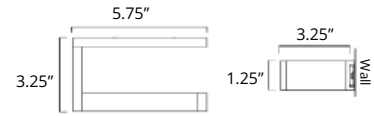

Fire

Toilet Paper Holder Porte-papier hygiénique

Chrome	Brushed Nickel	Matte Black	Brushed Gold Dark	Brushed Gold Light
V5013 $119	V5014 $133	V5015 $151	V5010-BGD $205	V5010-BGL $205