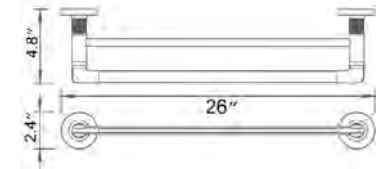

24" Double Towel Bar
Porte-serviettes double 24"

Matte Black & Chrome	Matte Black & PVD Brushed Gold

V69180.35 $318	V69180.58 $341