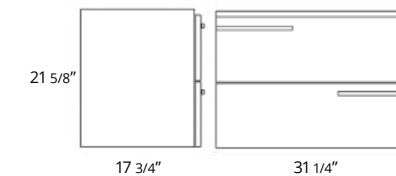

Accent

24" Two Drawer Wall-Mounted 24" Deux tiroirs à montage mural

Code & Price	
Dark Walnut	BA1001.DW \$1650
Sage Green	BA1001.SG \$1650
White Oak	BA1001.WO \$1650

31" Two Drawer Wall-Mounted 31" Deux tiroirs à montage mural