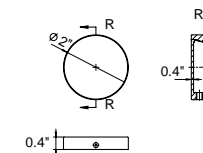

Glass Mounting Kit Kit d'installation pour verres

Matte White	Chrome	Brushed Nickel	Matte Black	Polished Nickel	PVD Brushed Gold
V0002 $29	V0003 $24	V0004 $34	V0005 $29	V0006 $34	V0008 $34