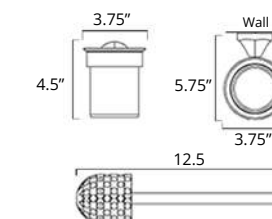

Chrome	Brushed Nickel
V2613 $118	V2614 $130