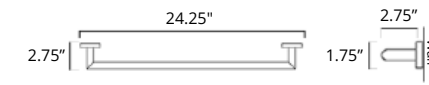

24" Towel Bar
Porte-serviettes 24"

Chrome	Brushed Nickel	Matte Black
V62153 $119	V62154 $144	V62155 $176