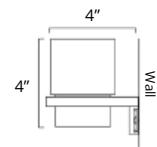

Glass Tumbler
Gobelet en verre

Chrome	Brushed Nickel	Matte Black
V1553 $93	V1554 $105	V1555 $124