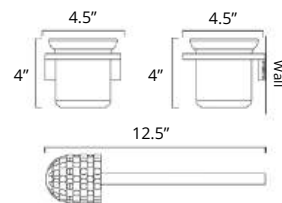

Chrome	Brushed Nickel	Matte Black
V1613 $156	V1614 $167	V1615 $186

Code & Price
V161B $38