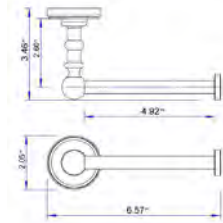

Ember

Toilet Paper Holder
Porte-papier hygiénique

Chrome	Brushed Nickel	Polished Nickel
V68013 $94	V68014 $105	V68016 $121