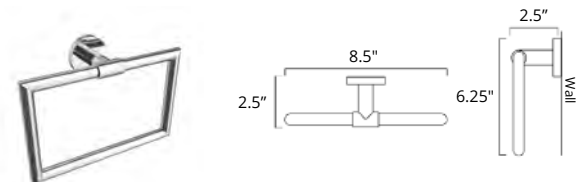

Towel Ring
Anneau porte-serviette

	Matte White	Chrome	Brushed Nickel	Matte Black	Polished Nickel
V63312	V63313	V63314	V63315	V63316	
$105	$86	$98	$111	$109