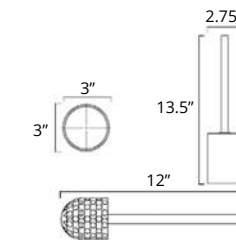

Flow

Chrome	Brushed Nickel	Matte Black
V4233 $39	V4234 $43	V4235 $50

Chrome	Brushed Nickel	Matte Black	Brushed Gold Dark	Brushed Gold Light
V4313 $77	V4314 $86	V4315 $97	V4310-BGD $166	V4310-BGL $166

Chrome	Brushed Nickel	Matte Black
V4333 $160	V4334 $172	V4335 $191

Chrome	Brushed Nickel	Matte Black
V4353 $184	V4354 $197	V4355 $217

Chrome	Brushed Nickel	Matte Black
V4363 $211	V4364 $224	V4365 $250

Chrome	Matte Black
V4513 $60	V4515 $73

Flow

Chrome	Matte Black
V4553 $60	V4555 $73

Chrome	Brushed Nickel
V4613 $98	V4614 $105

Chrome	Matte Black
V4643 $138	V4645 $166

Chrome	Brushed Nickel	Matte Black
V4733 $333	V4734 $357	V4735 $402

Code & Price
V161B $38