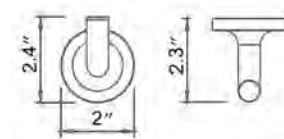

Glow

Glow

Toilet Paper Holder Porte-papier hygiénique

New			
Chrome	Matte Black	PVD Brushed Gold	PVD Brushed Bronze
V70013 $80	V70015 $94	V70018 $105	V70019 $106

Pivot Toilet Paper Holder Porte-papier hygiénique pivotant

New			
Chrome	Matte Black	PVD Brushed Gold	PVD Brushed Bronze
V70073 $147	V70075 $186	V70078 $219	V70079 $226

18" Towel Bar Porte-serviettes 18"

New			
Chrome	Matte Black	PVD Brushed Gold	PVD Brushed Bronze
V70143 $122	V70145 $160	V70148 $193	V70149 $198

24" Towel Bar Porte-serviettes 24"

New			
Chrome	Matte Black	PVD Brushed Gold	PVD Brushed Bronze
V70153 $143	V70155 $182	V70158 $215	V70159 $218

24" Double Towel Bar Porte-serviettes double 24"

New			
Chrome	Matte Black	PVD Brushed Gold	PVD Brushed Bronze
V70183 $196	V70185 $226	V70188 $249	V70189 $298

Towel Hook Crochet à serviette

New			
Chrome	Matte Black	PVD Brushed Gold	PVD Brushed Bronze
V70213 $52	V70215 $72	V70218 $83	V70219 $84

Double Towel Hook Crochet porte-serviette double

New			
Chrome	Matte Black	PVD Brushed Gold	PVD Brushed Bronze
V70223 $69	V70225 $83	V70228 $115	V70229 $116

8" Towel Bar Porte-serviettes 8"

New			
Chrome	Matte Black	PVD Brushed Gold	PVD Brushed Bronze
V70323 $80	V70325 $94	V70328 $105	V70329 $108

Glass Mounting Kit Kit d'installation pour verres

Matte White	Chrome	Brushed Nickel	Matte Black	Polished Nickel	PVD Brushed Gold
V0002 $29	V0003 $24	V0004 $34	V0005 $29	V0006 $34	V0008 $34