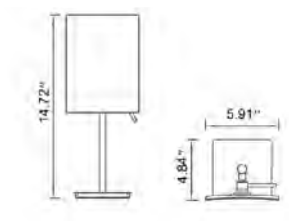

Freestanding Mirror Miroir autoportant

Chrome	Matte Black
V9143 $208	V9145 $275

- 3x Zoom
- Zoom x3