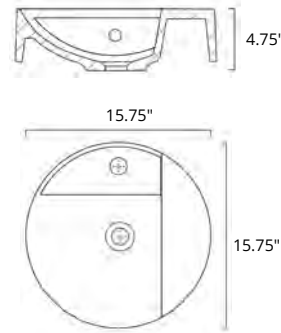

Vessel Sinks

Vasques

Vittorio

	Code	Price
W x D x H L x P x T 15.75" x 15.75" x 4.75"	B8521	$649
Height from Countertop Hauteur du comptoir 4.25"		
Finish: Gloss White Overflow is white