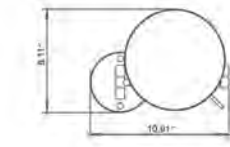

Wall-Mounted Mirror Miroir mural

Chrome	Matte Black
V9113 $208	V9115 $263

- 3x Zoom
- Zoom x3