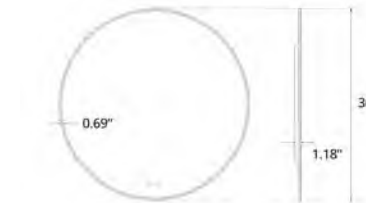

Code & Price	
IB1030	$549

Delivered Lumens	2550
Wattage	18W

36" Bennett LED Mirror
36" Miroir DEL Bennett