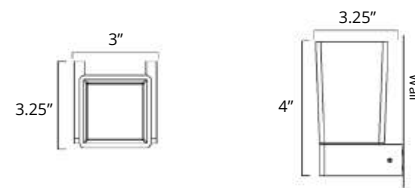

Tumbler Gobelet

Chrome	Brushed Nickel	Matte Black
V5553 $59	V5554 $64	V5555 $73

Wall-Mounted Toilet Brush Brosse de toilette murale