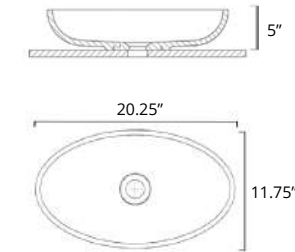

Vessel Sinks

Vasques

Puccini two-tone

	Code	Price
W x D x H L x P x T 20.25" x 11.75" x 5"	B9712	$729
Height from Countertop Hauteur du comptoir 5"		
Finish: Matte White & Matte Black