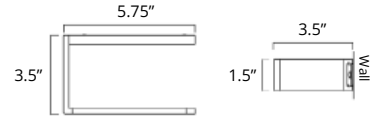

Erupt

Toilet Paper Holder
Porte-papier hygiénique

Chrome	Brushed Nickel	Matte Black	Brushed Gold Light
V1013 $134	V1014 $145	V1015 $174	V1010-BGL $186