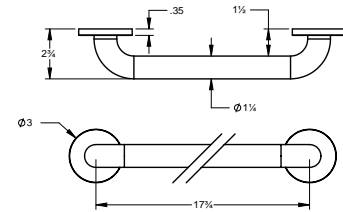

18" Round Grab Bar
Barre d'appui ronde de 18"

Matte White	Chrome	Brushed Nickel	Matte Black	Polished Nickel	PVD Brushed Gold
V94142 $217	V94143 $176	V94144 $228	V94145 $217	V94146 $238	V94148 $259