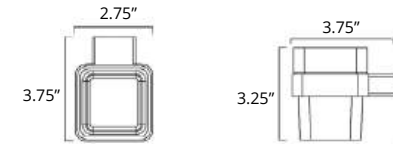

Chrome	Brushed Nickel	Matte Black
V3553 $60	V3554 $65	V3555 $73