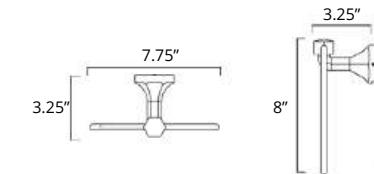

Chrome	Brushed Nickel
V2313 $70	V2314 $76