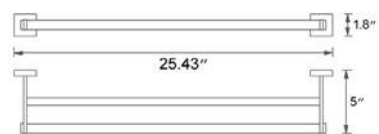

Chrome	Matte Black
V72013 \$84	V72015 \$109

18" Towel Bar Porte-serviettes 18"

Chrome	Matte Black
V72143 \$147	V72145 \$186

24" Towel Bar Porte-serviettes 24"

Chrome	Matte Black
V72153 \$158	V72155 \$198

24" Double Towel Bar Porte-serviettes double 24"