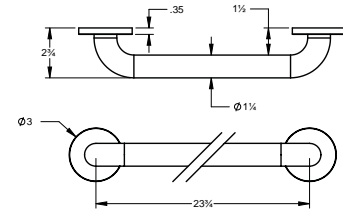

24" Round Grab Bar
Barre d'appui ronde de 24"

Matte White	Chrome	Brushed Nickel	Matte Black	Polished Nickel	PVD Brushed Gold
V94152 $249	V94153 $207	V94154 $259	V94155 $249	V94156 $269	V94158 $290