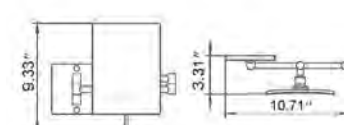

Wall-Mounted Mirror Miroir mural

Chrome	Matte Black
V9123 $219	V9125 $275

- 3x Zoom
- Zoom x3