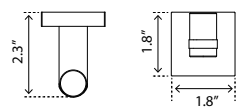

Towel Hook Crochet à serviette

Chrome	Matte Black
V72213 $52	V72215 $66