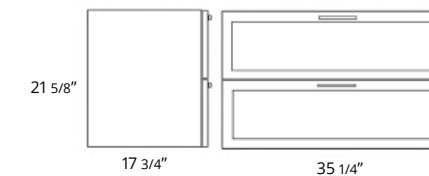

36" Two Drawer Wall-Mounted 36" Deux tiroirs à montage mural

Code & Price	
Matte Black	BR1003.MB $1950
Matte White	BR1003.MW $1950
Navy Blue	BR1003.NB $1950
Steel Blue	BR1003.SB $1950