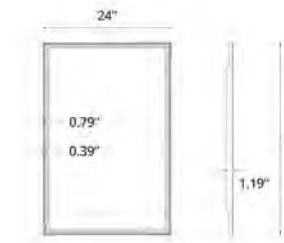

Eden

24" x 36" Eden LED Mirror 24" x 36" Miroir DEL Eden

Code & Price	
Brushed Bronze	IE1124.BB $699
Brushed Gold	IE1124.BG $699
Matte Black	IE1124.MB $599
Delivered Lumens Wattage	3150 22W