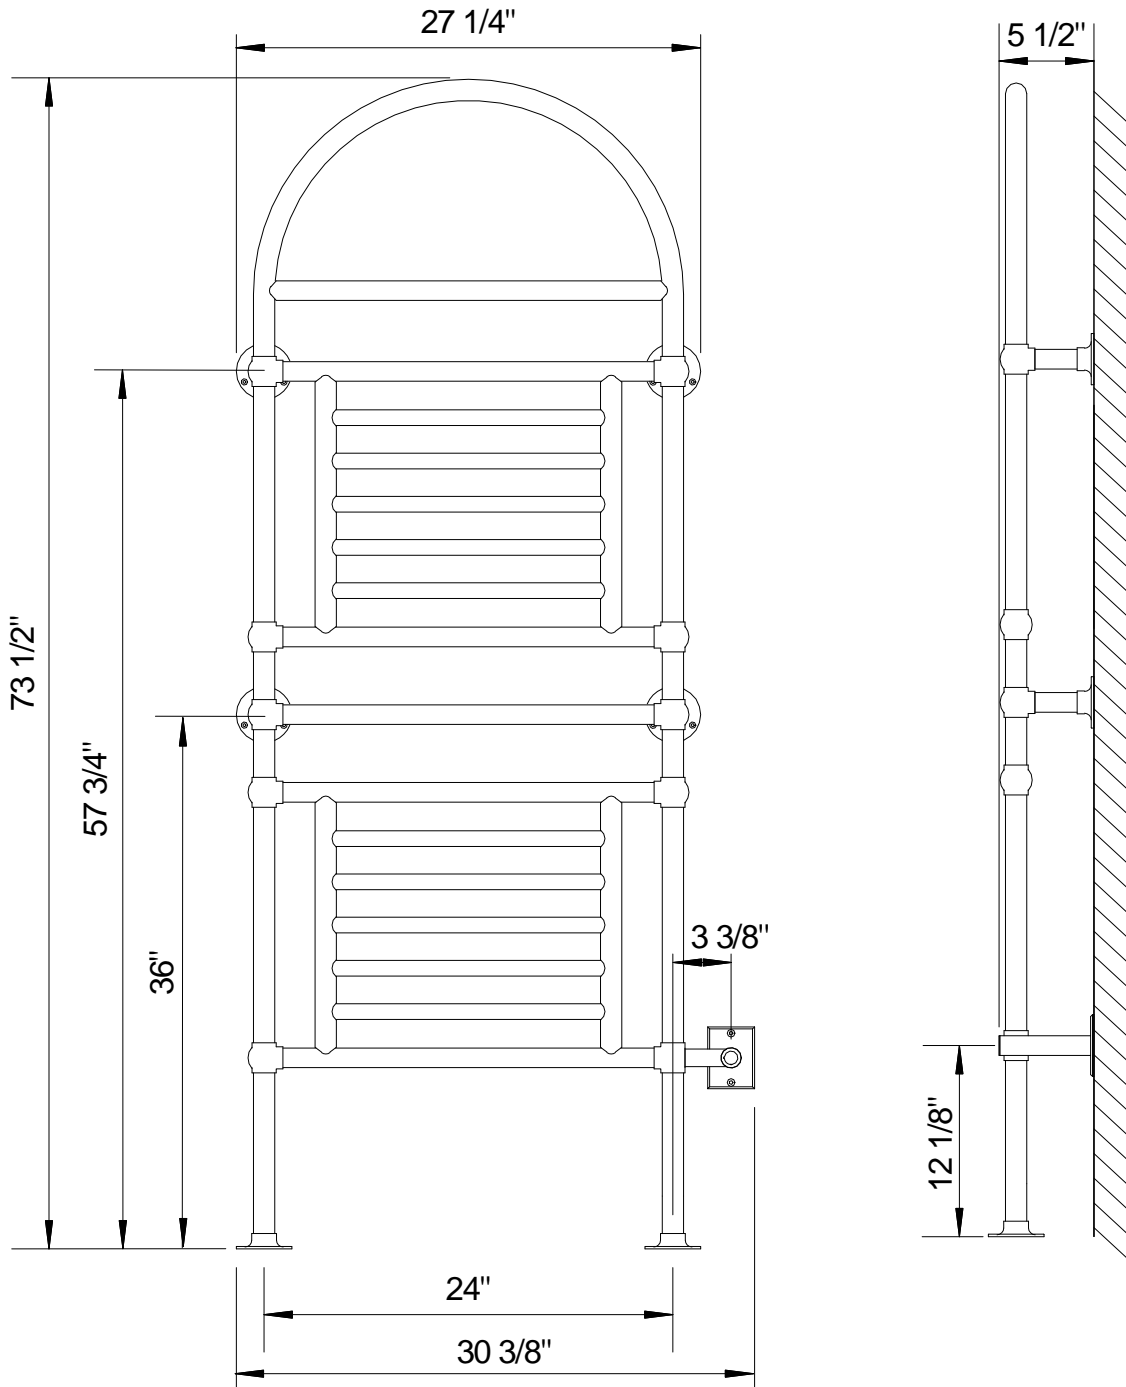

# Windermere EB49 Traditional ELECTRIC

## Technical Information

- 120VAC 60Hz 285W 2.59A
- 1-1/4" Diameter Brass Tubing
- Smart Thermo Control Element
- 150 lbs.

**EB49**  
No Scale  
REV A 9/30/09