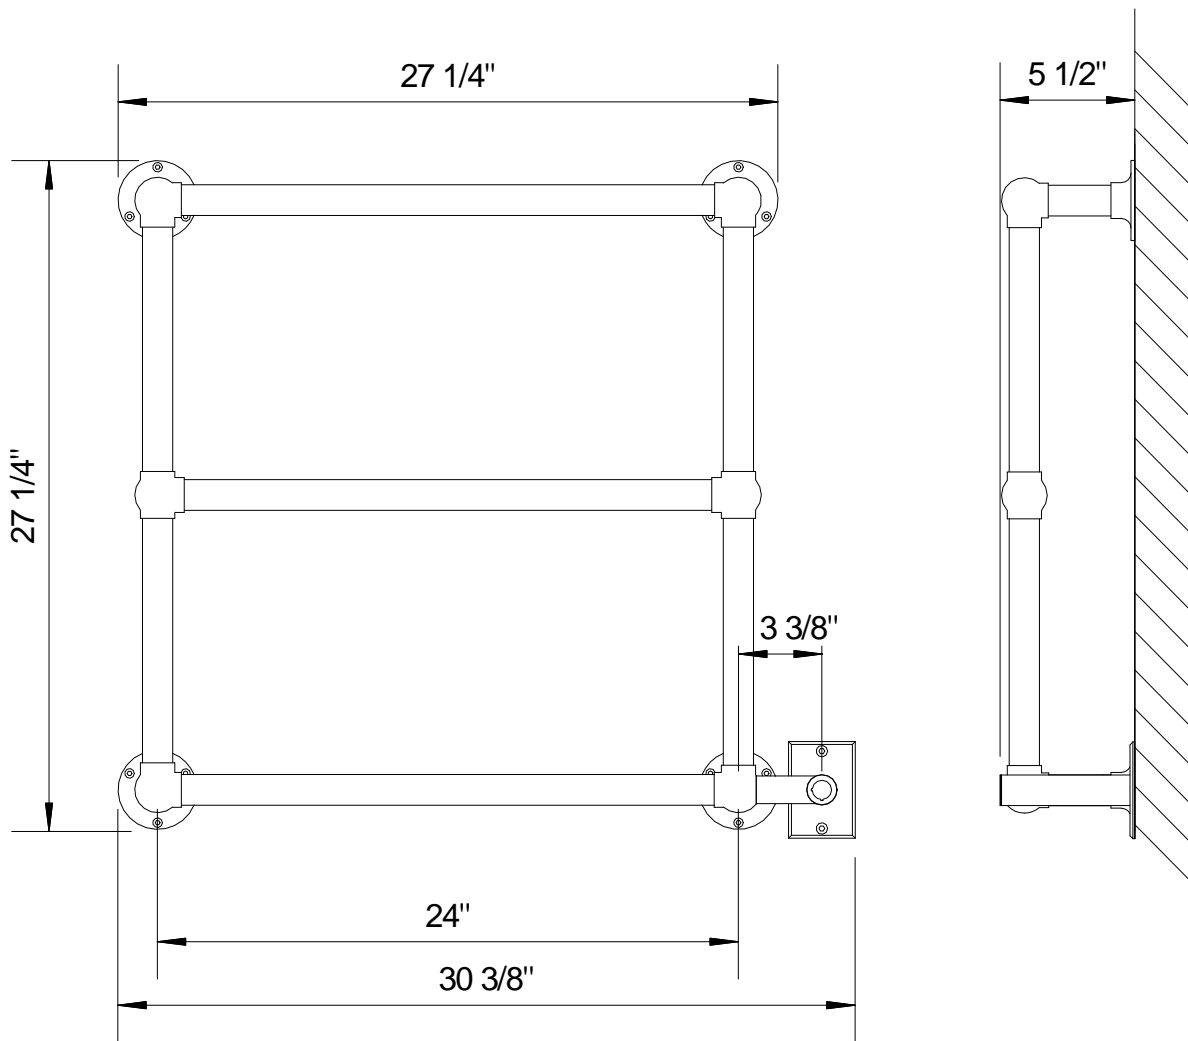

# Saxby EB34-1 Traditional ELECTRIC

## Technical Information

- . 120VAC 60Hz 100W .91A
- . 1-1/4" Diameter Brass Tubing
- . Smart Thermo Control Element
- . 40 lbs.

**EB34-1**  
No Scale  
REV A 9/30/09