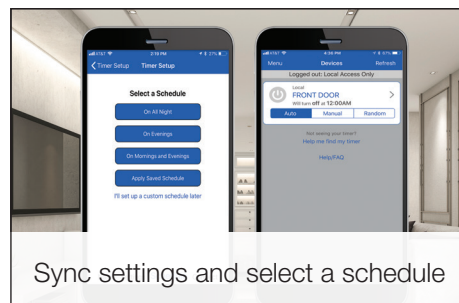

Homeowner Benefits

- **Anywhere Access** – Download the Ascend Smart Timer app to any Apple® or Android® device to update programming schedules on the fly.
- **Voice Control** – Pair the Ascend Smart In-Wall Timer with Amazon Alexa to enable voice-activated commands, including ON/OFF and status check.
- **Standalone Automation** – Get many of the same benefits of a complex home automation system without the hassle - **no hub required**.
- **Longevity** – LCD interface helps new homeowners connect to existing Ascend units, assists when syncing a new smartphone.

Ascend Smart in Light Almond coming soon.

Install in minutes using the Ascend Smart Timer app.