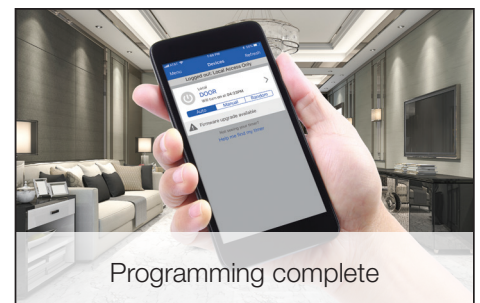

Homeowner Benefits

- **Anywhere Access** – Download the Ascend Smart Timer app to any Apple® or Android® device to update programming schedules on the fly.
- **Voice Control** – Pair the Ascend Smart In-Wall Timer with Amazon Alexa to enable voice-activated commands, including ON/OFF and status check.
- **Standalone Automation** – Get many of the same benefits of a complex home automation system without the hassle - **no hub required**.
- **Longevity** – LCD interface helps new homeowners connect to existing Ascend units, assists when syncing a new smartphone.

Ascend Smart in Light Almond coming soon.

Install in minutes using the Ascend Smart Timer app.