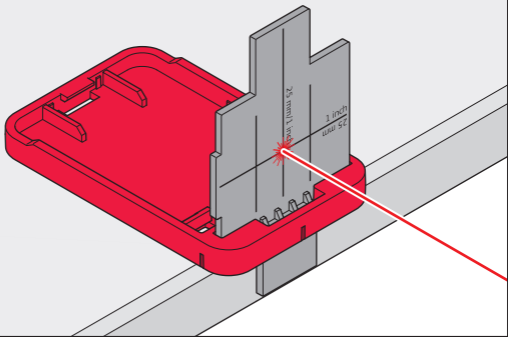

Leica GZM3 target plate

Quick Start

Version 1.0

- when it has to be **right**

Leica
Geosystems

Leica Geosystems AG
Heinrich-Wild-Strasse
CH-9435 Heerbrugg
Switzerland
Phone +41 71 727 31 31
www.leica-geosystems.com