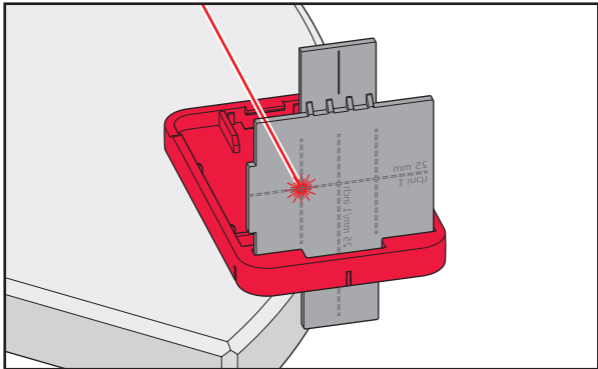

Leica GZM3 target plate

Quick Start

Version 1.0

- when it has to be **right**

Leica
Geosystems

Leica Geosystems AG
Heinrich-Wild-Strasse
CH-9435 Heerbrugg
Switzerland
Phone +41 71 727 31 31
www.leica-geosystems.com