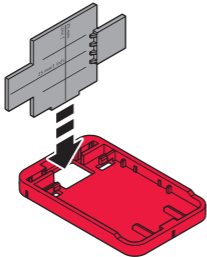

Leica GZM3 target plate

Quick Start

Version 1.0

- when it has to be **right**

Leica
Geosystems

Leica Geosystems AG
Heinrich-Wild-Strasse
CH-9435 Heerbrugg
Switzerland
Phone +41 71 727 31 31
www.leica-geosystems.com