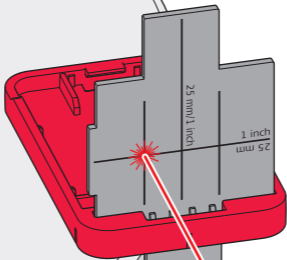

Leica GZM3 target plate

Quick Start

Version 1.0

- when it has to be **right**

Leica
Geosystems

Leica Geosystems AG
Heinrich-Wild-Strasse
CH-9435 Heerbrugg
Switzerland
Phone +41 71 727 31 31
www.leica-geosystems.com