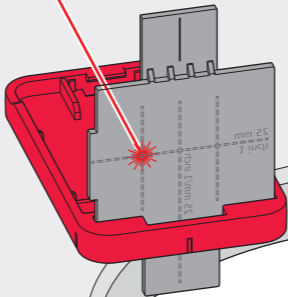

Leica GZM3 target plate

Quick Start

Version 1.0

- when it has to be **right**

Leica
Geosystems

Leica Geosystems AG
Heinrich-Wild-Strasse
CH-9435 Heerbrugg
Switzerland
Phone +41 71 727 31 31
www.leica-geosystems.com