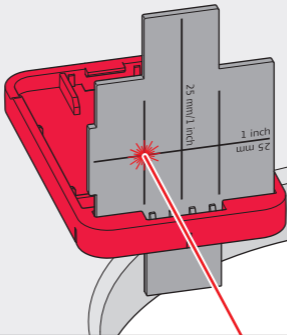

Leica GZM3 target plate

Quick Start

Version 1.0

- when it has to be **right**

Leica
Geosystems

Leica Geosystems AG
Heinrich-Wild-Strasse
CH-9435 Heerbrugg
Switzerland
Phone +41 71 727 31 31
www.leica-geosystems.com