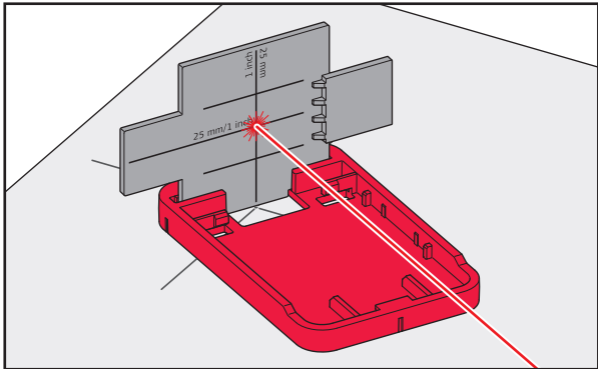

Leica GZM3 target plate

Quick Start

Version 1.0

- when it has to be **right**

Leica
Geosystems

Leica Geosystems AG
Heinrich-Wild-Strasse
CH-9435 Heerbrugg
Switzerland
Phone +41 71 727 31 31
www.leica-geosystems.com