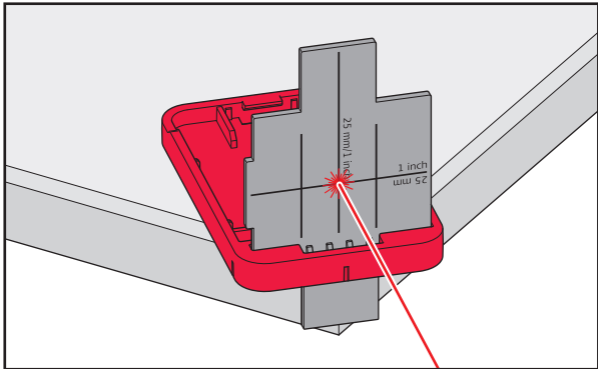

Leica GZM3 target plate

Quick Start

Version 1.0

- when it has to be **right**

Leica
Geosystems

Leica Geosystems AG
Heinrich-Wild-Strasse
CH-9435 Heerbrugg
Switzerland
Phone +41 71 727 31 31
www.leica-geosystems.com