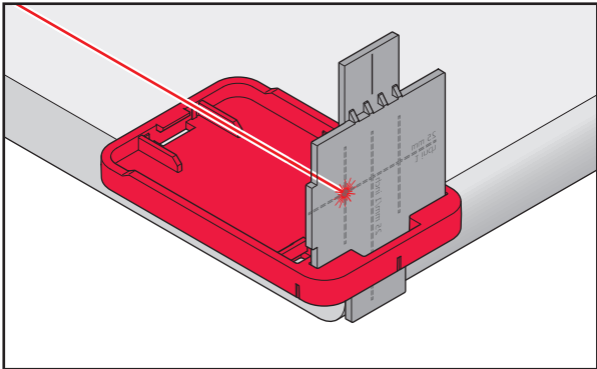

Leica GZM3 target plate

Quick Start

Version 1.0

- when it has to be **right**

Leica
Geosystems

Leica Geosystems AG
Heinrich-Wild-Strasse
CH-9435 Heerbrugg
Switzerland
Phone +41 71 727 31 31
www.leica-geosystems.com