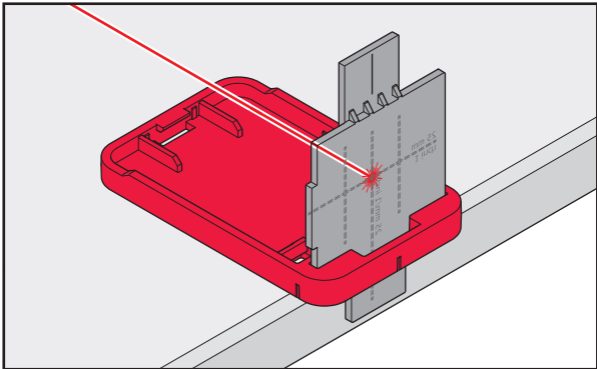

Leica GZM3 target plate

Quick Start

Version 1.0

- when it has to be **right**

Leica
Geosystems

Leica Geosystems AG
Heinrich-Wild-Strasse
CH-9435 Heerbrugg
Switzerland
Phone +41 71 727 31 31
www.leica-geosystems.com