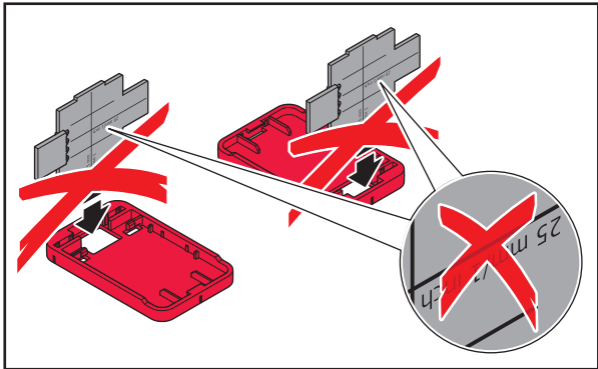

Leica GZM3 target plate

Quick Start

Version 1.0

- when it has to be **right**

Leica
Geosystems

Leica Geosystems AG
Heinrich-Wild-Strasse
CH-9435 Heerbrugg
Switzerland
Phone +41 71 727 31 31
www.leica-geosystems.com