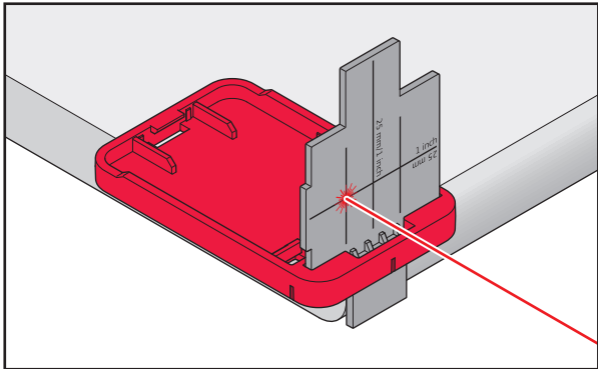

Leica GZM3 target plate

Quick Start

Version 1.0

- when it has to be **right**

Leica
Geosystems

Leica Geosystems AG
Heinrich-Wild-Strasse
CH-9435 Heerbrugg
Switzerland
Phone +41 71 727 31 31
www.leica-geosystems.com