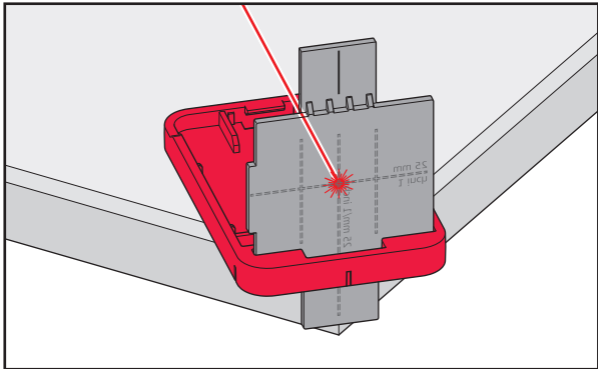

Leica GZM3 target plate

Quick Start

Version 1.0

- when it has to be **right**

Leica
Geosystems

Leica Geosystems AG
Heinrich-Wild-Strasse
CH-9435 Heerbrugg
Switzerland
Phone +41 71 727 31 31
www.leica-geosystems.com