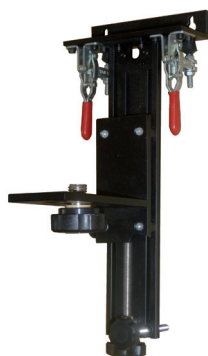

Laser Accessories

Target Plates

Red Green

- For use with all line or rotating lasers
 - Magnetic top
- 012-TPR 012-TPG

Laser Glasses

- Enhance the line or dot on all red beam or dot lasers
- 008-6850

Grade Mount

- Suits most rotating lasers
 - Range 0° - 90°
- 012-LS350

Wall/Vertical Mount Bracket

- Suits most rotating lasers for vertical tripod mount or wall mount
 - Use on suspended ceilings sections
- 008-WB2

IMEX LD2 Line Laser Detector

- Suits LX22, LX33, LX55 line laser
 - Max 50m pick-up range
 - Audible buzzer
 - Includes bracket to suit staffs
- 012-10LD2

IMEX LR2 Rotating Laser Detector

- Standard on 66R
 - Double face read
 - 35mm pick-up detection
 - Course and fine setting
 - Audible buzzer
 - Includes bracket to suit staffs
- 012-10LR2, 012-10LG2

Car charger

- For all IMEX Rotating Lasers
 - Hooks up to car battery
- 012-CRCR

IMEX LD1 Heavy Duty Laser Detector

- Standard on 77R, 88R, 88G (green) and 99DG
 - Double face read
 - Large 35mm pick-up detection
 - Course and fine setting
 - Audible buzzer
 - Level bubble in heavy duty bracket
- 012-10LLR Red
012-10LLG Green