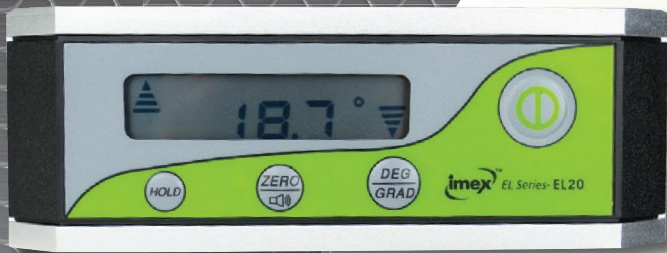

Digital Spirit Levels

With an unequalled range of digital levels and angle finders these Imex tools are professional quality for all construction trades

EL20 - 160mm Digital Level

- 360° angle measuring
 - Magnetic V base
 - Large LCD display
 - Self calibration function
 - % and °
 - Audible buzzer at 0° horizontal
 - +/- 0.1° accuracy
 - Padded bag included
- 002-EL20

EL60 600mm Digital Level

002-EL60

- 360° angle measuring
- Large LCD display
- Display hold and alternative zero function
- Inclination direction indication
- Self calibration function
- % and °

EL120 1200mm Digital Level

002-EL120

- mm/m, "/ft
- Audible buzzer at 0° horizontal
- +/- 0.1° accuracy
- Padded bag included
- Padded hand grip
- 3 - AAA batteries

STORM PROFESSIONAL

EL30L - 300mm Digital Level + Laser Pointer

Combine angle finding with a laser pointer gives a unique alignment function.

- Heavy duty magnetic base
- LCD rotates for overhead measuring
- Measure on % or $^{\circ}$
- Audible buzzer at level - 0°
- +/- 0.1° accuracy
- Self calibration function
- Laser pointer to 50m, light dependent