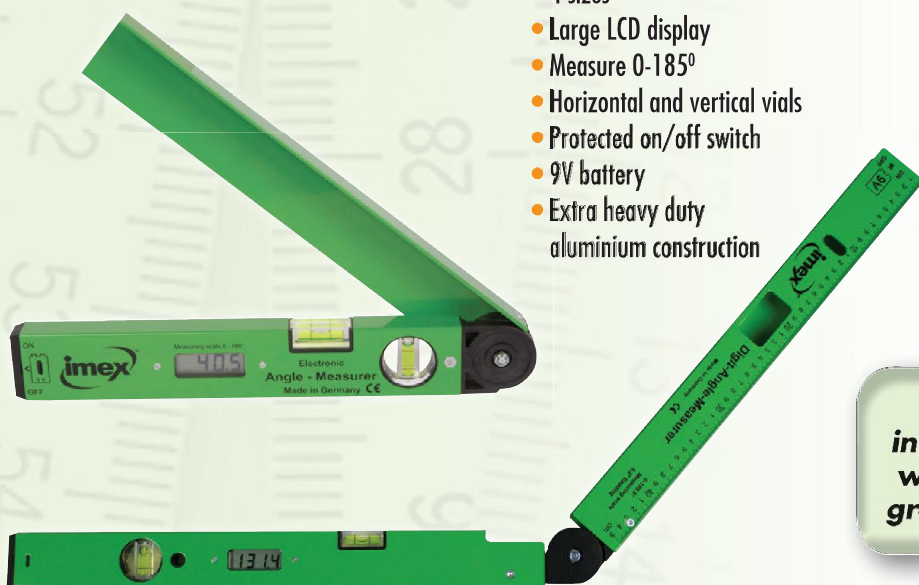

- Heavy duty magnetic base
- LCD rotates for overhead measuring
- Measure on % or $^{\circ}$
- Audible buzzer at level - 0°
- +/- 0.1° accuracy
- Self calibration function
- Laser pointer to 50m, light dependent

002-EL30L

EL60L - 600mm Digital Level + Laser Pointer

- 360° angle measuring
- Laser pointer to 50m, light dependent
- Large LCD display
- Display hold and alternative zero function
- Inclination direction indication
- Self calibration function

- % and $^{\circ}$ mmm/m, n/ft
- Audible buzzer at 0° horizontal
- +/- 0.1° accuracy
- Padded bag included
- 3 - AAA batteries

002-EL60L

Digital Angle Gauges

The heavy duty Imex digital angle finders are of the highest precision German manufacture for all exterior or interior angles, roof pitches staircase angles, balustrades, shower or window angles.

- 4 sizes
- Large LCD display
- Measure $0-185^{\circ}$
- Horizontal and vertical vials
- Protected on/off switch
- 9V battery
- Extra heavy duty aluminium construction

Save time and increase efficiency with one of these great Imex models