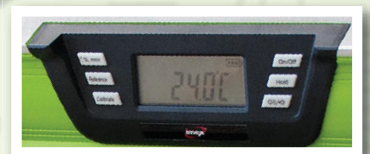

Digital Spirit Levels

With an unequalled range of digital levels and angle finders these Imex tools are professional quality for all construction trades

EL20 - 160mm Digital Level

- 360° angle measuring
 - Magnetic V base
 - Large LCD display
 - Self calibration function
 - % and °
 - Audible buzzer at 0° horizontal
 - +/- 0.1° accuracy
 - Padded bag included
- 002-EL20

EL60 600mm Digital Level

002-EL60

- 360° angle measuring
- Large LCD display
- Display hold and alternative zero function
- Inclination direction indication
- Self calibration function
- % and °

EL120 1200mm Digital Level

002-EL120

- mm/m, "/ft
- Audible buzzer at 0° horizontal
- +/- 0.1° accuracy
- Padded bag included
- Padded hand grip
- 3 - AAA batteries

STORM PROFESSIONAL

EL30L - 300mm Digital Level + Laser Pointer

Combine angle finding with a laser pointer gives a unique alignment function.

- Heavy duty magnetic base
- LCD rotates for overhead measuring
- Measure on % or $^{\circ}$
- Audible buzzer at level - 0°
- +/- 0.1° accuracy
- Self calibration function
- Laser pointer to 50m, light dependent