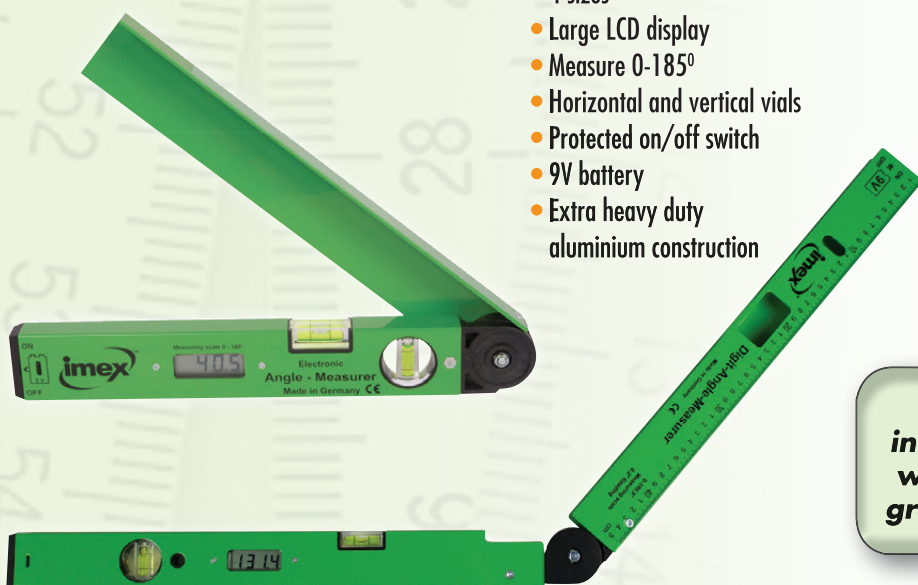

STORM PROFESSIONAL

EL30L - 300mm Digital Level + Laser Pointer

Combine angle finding with a laser pointer gives a unique alignment function.

- Heavy duty magnetic base
- LCD rotates for overhead measuring
- Measure on % or $^{\circ}$
- Audible buzzer at level - 0°
- +/- 0.1° accuracy
- Self calibration function
- Laser pointer to 50m, light dependent

002-EL30L

EL60L - 600mm Digital Level + Laser Pointer

- 360° angle measuring
- Laser pointer to 50m, light dependent
- Large LCD display
- Display hold and alternative zero function
- Inclination direction indication
- Self calibration function

- % and $^{\circ}$ mmm/m, n/ft
- Audible buzzer at 0° horizontal
- +/- 0.1° accuracy
- Padded bag included
- 3 - AAA batteries

002-EL60L

Digital Angle Gauges

The heavy duty Imex digital angle finders are of the highest precision German manufacture for all exterior or interior angles, roof pitches staircase angles, balustrades, shower or window angles.

- 4 sizes
- Large LCD display
- Measure $0-185^{\circ}$
- Horizontal and vertical vials
- Protected on/off switch
- 9V battery
- Extra heavy duty aluminium construction

Save time and increase efficiency with one of these great Imex models