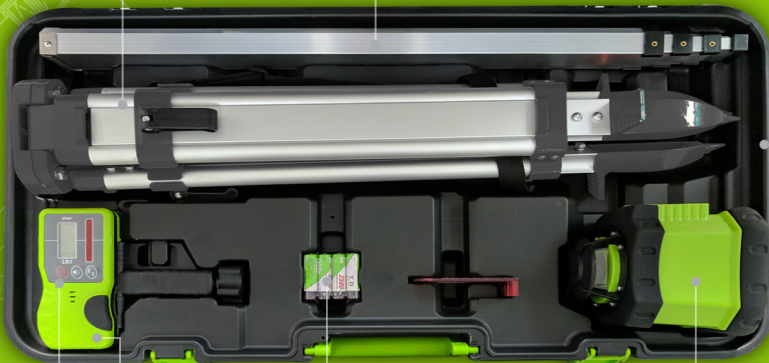

**NEW
RELEASE**

E60 | Rotary Laser

From the Imex laser level innovators, the new E60 Rotary Laser is the affordable alternative for those who don't want to pay a premium for quality.

- 400m (1200') range
- 3mm @ 30m (1/8" @ 100') accuracy
- Dual sided receiver
- Aluminum tripod
- 2m (6' 6") Metric Staff
- Target Plate
- Hard Carry Case

Enclosed Lighthouse
Self-levelling
Heavy duty rubber

Heavy duty rubber

CALIBRATION CERTIFICATE

Quick release aluminium tripod
2m (6' 6") Metric Staff
One button function on/off
Out of level warning

Course and fine setting
Double sided detector
Batteries
E60 unit

SPECIFICATIONS	012-E60K
Range	400m (1200') dia
Accuracy	3.0mm @ 30m (1/8" @ 100')
Light Source	Red laser 635nm
Waterproof/Shockproof	IP54
Power	4 x AA Alkaline
Detector	Course and Fine
Warranty	3 yrs
Packed Weight	9.2 Kg (20.31 lbs)

Hard carry case
740x370mm

Uncompromisingly, Imex.

www.imexlasers.com