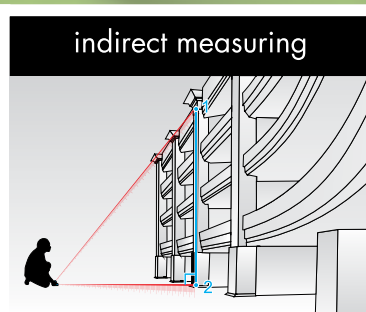

## measurePEN™

The new Imex Bullseye 30 measurePEN™ is a revolutionary laser distance measurer, combining a multiplicity of measuring functions including length, area, cubic and indirect Pythagoras measurement with a new slim line design that fits in the tradesman's pocket like an oversize pen. With fast efficient measuring at high accuracy the Bullseye 30 is the most advanced compact size laser measurer available **the new revolution in measuring.**

### Bullseye - 30 Features

- 30m range
- Measure length, area cubic and indirect
- Stakeout measurement
- Fast speed measuring
- Belt pouch

### Specifications

Measuring Range	0.05-30m
Resolution	0.001m
Accuracy	±2mm @ 30m
Measuring Speed	0.5 sec
Laser Type	660nm, Class II
Power	2 x AAA batteries
Battery Life	Up to 10,000 measurements
Dimension	145 x 32 x 21.5mm
Operating Temp	-5°C - 40°C
Storage Temp	-20°C - 60°C
Auto Shut off	Yes