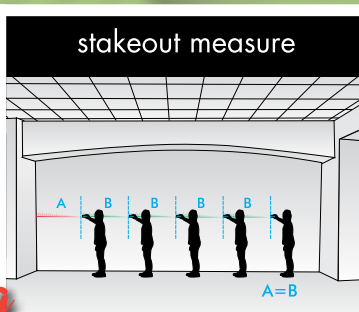

## measurePEN™

The new Imex Bullseye 30 measurePEN™ is a revolutionary laser distance measurer, combining a multiplicity of measuring functions including length, area, cubic and indirect Pythagoras measurement with a new slim line design that fits in the tradesman's pocket like an oversize pen. With fast efficient measuring at high accuracy the Bullseye 30 is the most advanced compact size laser measurer available **the new revolution in measuring.**

### Bullseye - 30 Features

- 30m range
- Measure length, area cubic and indirect
- Stakeout measurement
- Fast speed measuring
- Belt pouch

### Specifications

Measuring Range	0.05-30m
Resolution	0.001m
Accuracy	±2mm @ 30m
Measuring Speed	0.5 sec
Laser Type	660nm, Class II
Power	2 x AAA batteries
Battery Life	Up to 10,000 measurements
Dimension	145 x 32 x 21.5mm
Operating Temp	-5°C - 40°C
Storage Temp	-20°C - 60°C
Auto Shut off	Yes