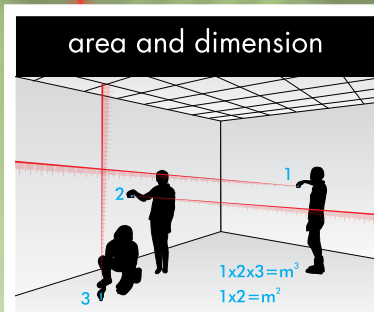

## measurePEN™

The new Imex Bullseye 30 measurePEN™ is a revolutionary laser distance measurer, combining a multiplicity of measuring functions including length, area, cubic and indirect Pythagoras measurement with a new slim line design that fits in the tradesman's pocket like an oversize pen. With fast efficient measuring at high accuracy the Bullseye 30 is the most advanced compact size laser measurer available **the new revolution in measuring.**

### Bullseye - 30 Features

- 30m range
- Measure length, area cubic and indirect
- Stakeout measurement
- Fast speed measuring
- Belt pouch

### Specifications

Measuring Range	0.05-30m
Resolution	0.001m
Accuracy	±2mm @ 30m
Measuring Speed	0.5 sec
Laser Type	660nm, Class II
Power	2 x AAA batteries
Battery Life	Up to 10,000 measurements
Dimension	145 x 32 x 21.5mm
Operating Temp	-5°C - 40°C
Storage Temp	-20°C - 60°C
Auto Shut off	Yes