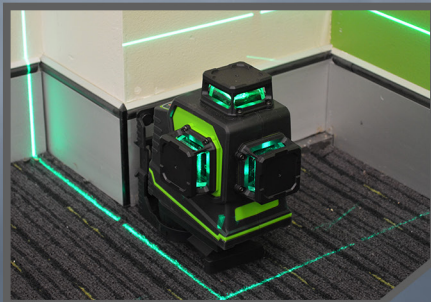

LX3DGG

- Multi-line Laser | Green Beam

The line laser with everything. With 3-360° lines with an offset so that all lines are uninterrupted simultaneously the **Imex LX3D** in red and green beam is the ultimate in interior laser levelling with world first lithium and alkaline batteries, accurate lines long range, and outdoor mode.

The LX3D has the longest run time in it's class and is also a drop test and oven temperature winner. The ultimate in interior laser levelling.

Green Beam

Lithium Battery with USB Charger Port

hard carry case

Ceiling bracket

Magnetic bracket

SPECIFICATIONS LX3D

Light Source Diode	635nm Red, 532nm Green
Output	Laser Class II
Accuracy	+ / - 2mm @ 10m (1/8" @ 30')
Damping Type	Magnetic Compensator - Self Levelling
Function	1 Horizontal - 360°, 2 Vertical - 360°
Working Distance	30m, 80m with detector (100', 250')
Hours of continuous use	Red Beam - 45hrs one beam, 20hrs all beams Green Beam - 22hrs one beam, 8hrs all beams
Batteries	Lithium-ion 3.7V, Alkaline 8Ah
IP Rating	IP54