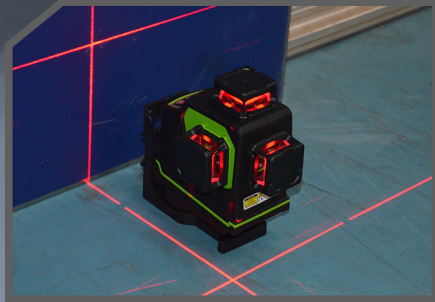

LX3DR

- Multi-line Laser | Red Beam

The line laser with everything. With 3-360° lines with an offset so that all lines are uninterrupted simultaneously the Imex LX3D in red and green beam is the ultimate in interior laser levelling with world first lithium and alkaline batteries, accurate lines long range, and outdoor mode.

The LX3D has the longest run time in it's class and is also a drop test and oven temperature winner. The ultimate in interior laser levelling.

Red Beam

Optional Detector to 80m

Lithium Battery with USB Charger Port

hard carry case

Ceiling bracket

Magnetic bracket

SPECIFICATIONS LX3D

Light Source Diode	635nm Red, 532nm Green
Output	Laser Class II
Accuracy	+ / - 2mm @ 10m
Damping Type	Magnetic Compensator - Self Levelling
Function	1 Horizontal - 360°, 2 Vertical - 360°
Working Distance	30m, 80m with detector
Hours of continuous use	Red Beam - 45hrs one beam, 20hrs all beams Green Beam - 22hrs one beam, 8hrs all beams
Batteries	Lithium-ion 3.7V, Alkaline 8Ah
IP Rating	IP54
Operating Temperature	-10°C to +50°C