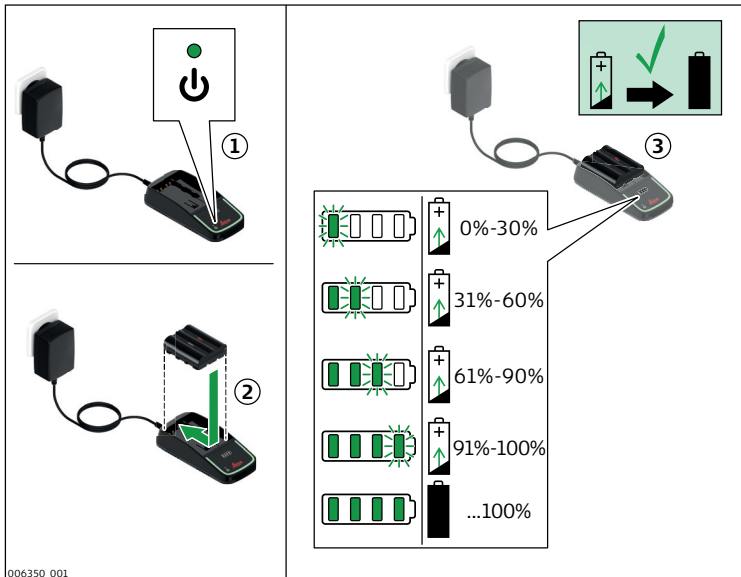

1 Description of the System

Main Components

Charger
Components

Supported batteries

Power supply

Charging times

4-8h

2

Operation

Connecting the charger

Inserting and charging the battery

3

Troubleshooting

Error indication

4 FCC Statement, Applicable in U.S.

WARNING