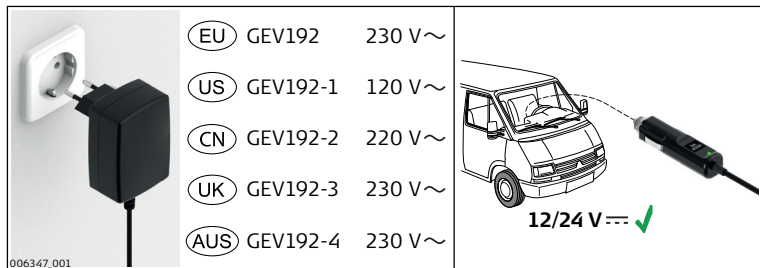

1 Description of the System

Main Components

Charger
Components

Supported batteries

Power supply

Charging times

4-8h

2

Operation

Connecting the charger

Inserting and charging the battery

3

Troubleshooting

Error indication

4 FCC Statement, Applicable in U.S.

WARNING