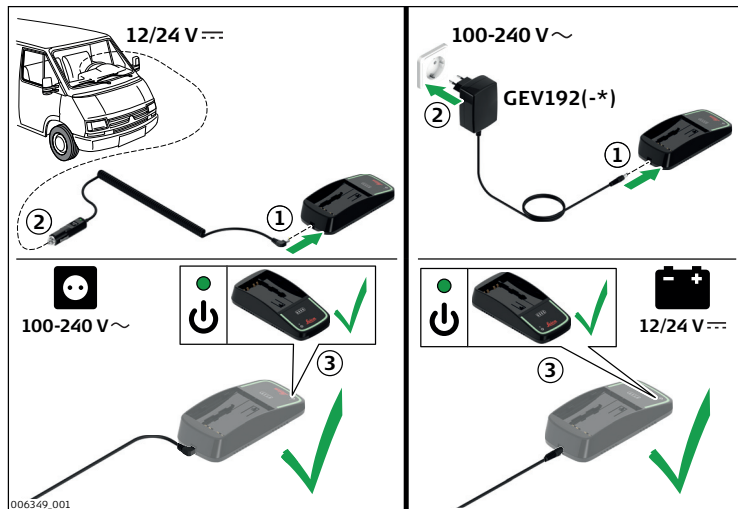

1 Description of the System

Main Components

Charger
Components

Supported batteries

Power supply

Charging times

4-8h

2

Operation

Connecting the charger

Inserting and charging the battery

3

Troubleshooting

Error indication

4 FCC Statement, Applicable in U.S.

WARNING