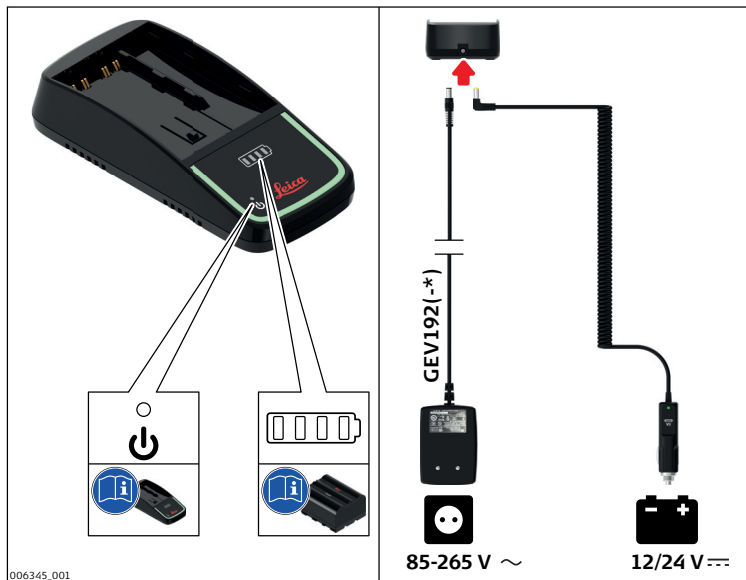

Leica GKL311

Quick Guide

Version 1.0

EN/DE/FR/ES/IT/PT/NL/DA/NO/
SV/FI/ET/PL/RU/JA/KO/ZH

- when it has to be **right**

Leica
Geosystems

Introduction

Read and follow the User Manual of the main product before using the product or the accessories delivered with the product.

1 Description of the System

Main Components

Charger
Components

Supported batteries

Power supply

Charging times

4-8h

2