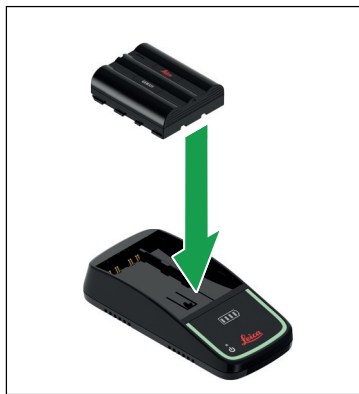

1 Description of the System

Main Components

Charger
Components

Supported batteries

Power supply

Charging times

4-8h

2