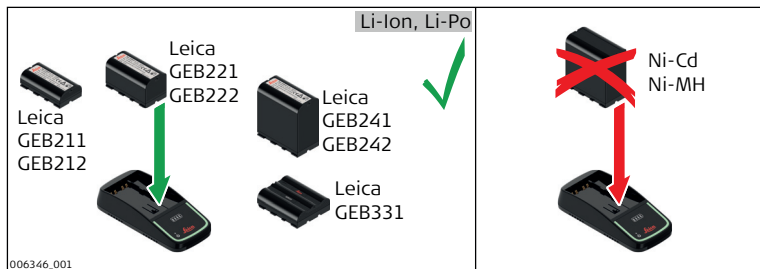

Leica GKL311

Quick Guide

Version 1.0

EN/DE/FR/ES/IT/PT/NL/DA/NO/
SV/FI/ET/PL/RU/JA/KO/ZH

- when it has to be **right**

Leica
Geosystems

Introduction

Read and follow the User Manual of the main product before using the product or the accessories delivered with the product.

1 Description of the System

Main Components

Charger
Components

Supported batteries

Power supply

Charging times

4-8h

2