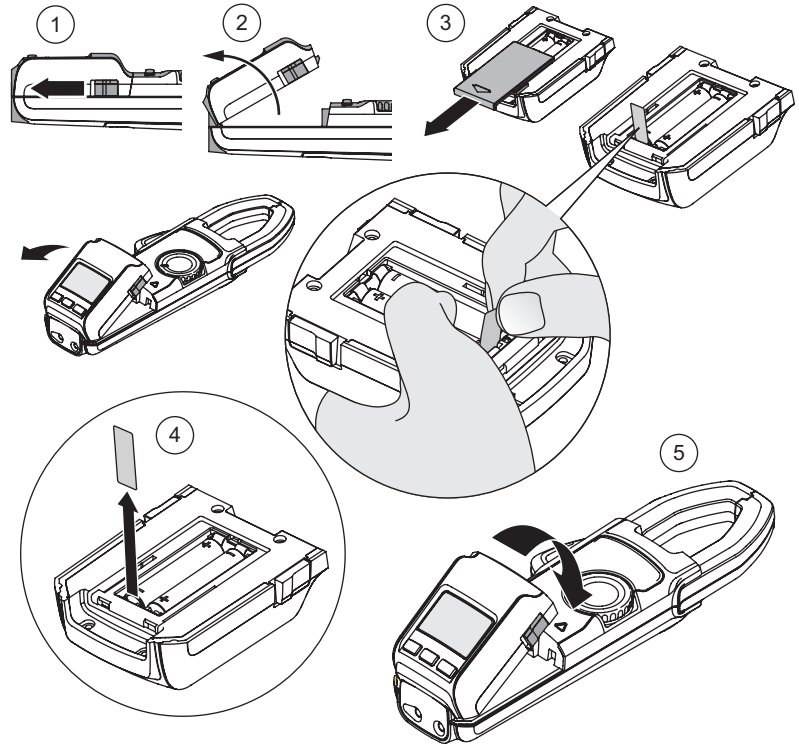

381

Remote Display True-rms Clamp Meter

Quick Reference Card

Ignore rF Err