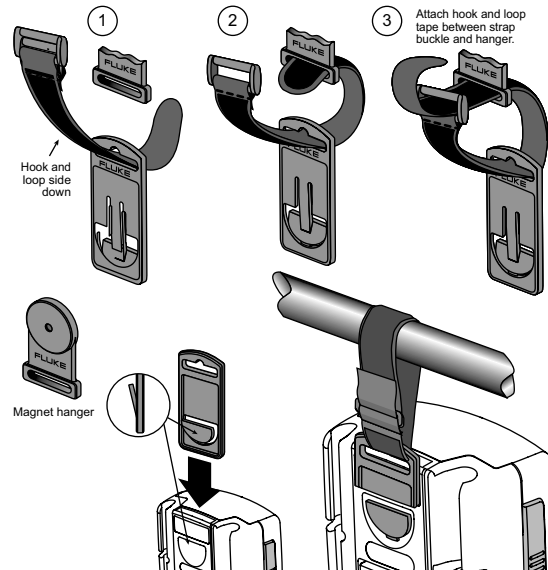

233

True-rms Remote Display Digital Multimeter

Quick Reference Guide

Warning

To prevent possible electrical shock, fire, or personal injury, read the "233 Safety Information" before you use this Product.

Go to www.fluke.com to register your product and find more information.

Remote Display

ToolPak

Ignore rF Err