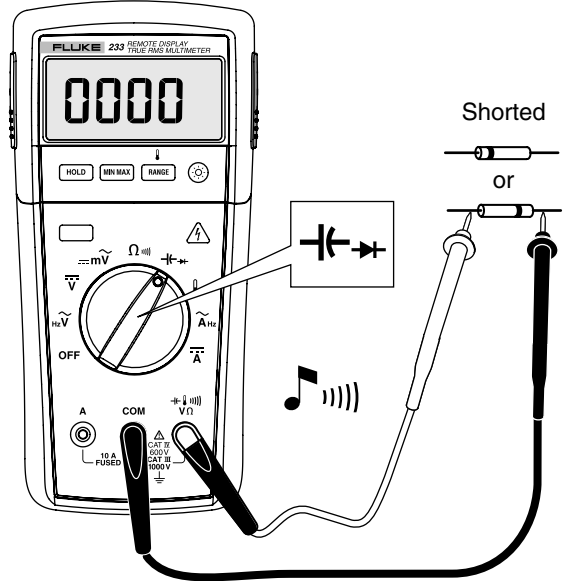

233

True-rms Remote Display Digital Multimeter

Quick Reference Guide

Warning

To prevent possible electrical shock, fire, or personal injury, read the "233 Safety Information" before you use this Product.

Go to www.fluke.com to register your product and find more information.

Remote Display

ToolPak

Ignore rF Err