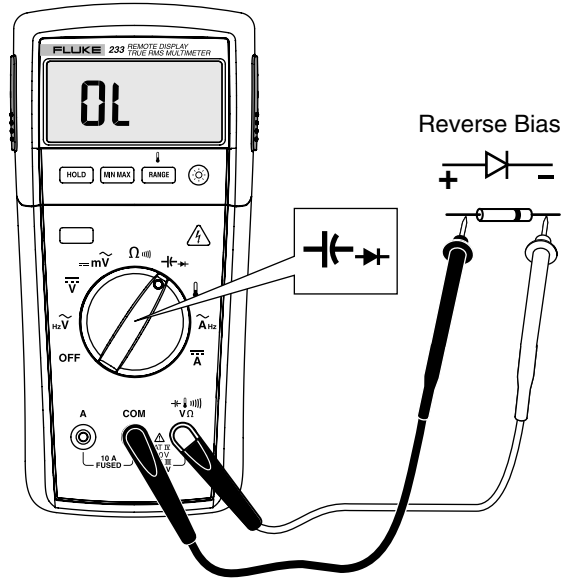

233

True-rms Remote Display Digital Multimeter

Quick Reference Guide

Warning

To prevent possible electrical shock, fire, or personal injury, read the "233 Safety Information" before you use this Product.

Go to www.fluke.com to register your product and find more information.

Remote Display

ToolPak

Ignore rF Err