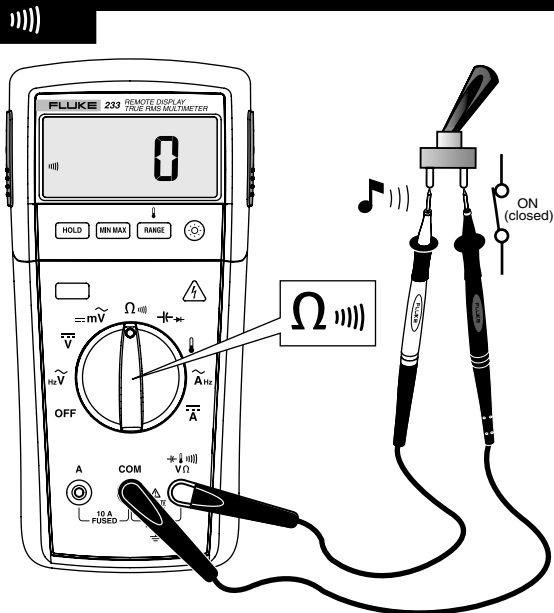

233

True-rms Remote Display Digital Multimeter

Quick Reference Guide

Warning

To prevent possible electrical shock, fire, or personal injury, read the "233 Safety Information" before you use this Product.

Go to www.fluke.com to register your product and find more information.

Remote Display

ToolPak

Ignore rF Err