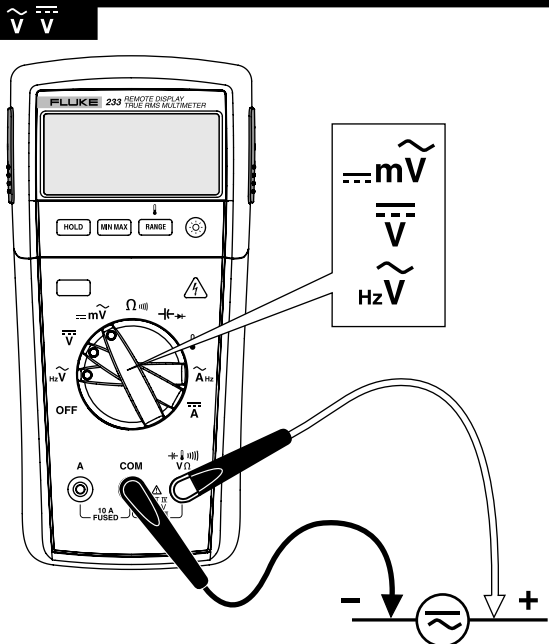

233

True-rms Remote Display Digital Multimeter

Quick Reference Guide

Warning

To prevent possible electrical shock, fire, or personal injury, read the "233 Safety Information" before you use this Product.

Go to www.fluke.com to register your product and find more information.

Remote Display

ToolPak

Ignore rF Err