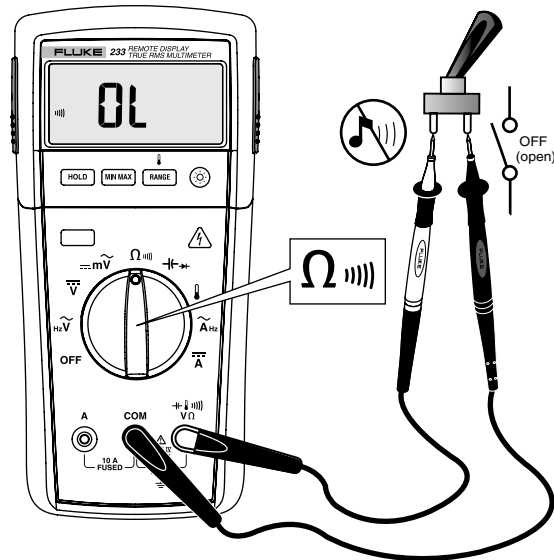

233

True-rms Remote Display Digital Multimeter

Quick Reference Guide

Warning

To prevent possible electrical shock, fire, or personal injury, read the "233 Safety Information" before you use this Product.

Go to www.fluke.com to register your product and find more information.

Remote Display

ToolPak

Ignore rF Err