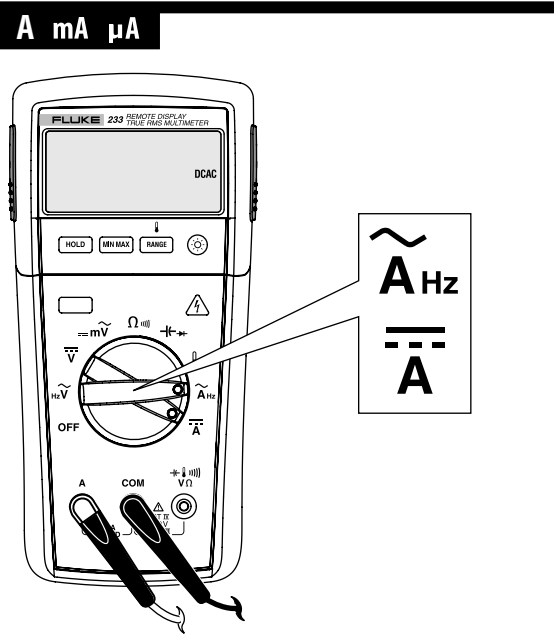

233

True-rms Remote Display Digital Multimeter

Quick Reference Guide

Warning

To prevent possible electrical shock, fire, or personal injury, read the "233 Safety Information" before you use this Product.

Go to www.fluke.com to register your product and find more information.

Remote Display

ToolPak

Ignore rF Err