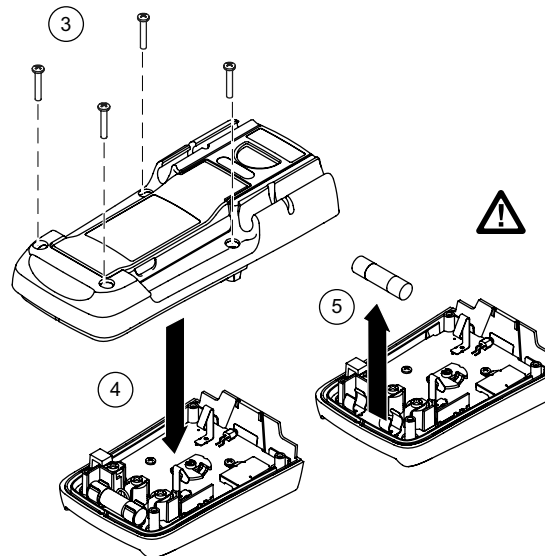

233

True-rms Remote Display Digital Multimeter

Quick Reference Guide

Warning

To prevent possible electrical shock, fire, or personal injury, read the "233 Safety Information" before you use this Product.

Go to www.fluke.com to register your product and find more information.

Remote Display

ToolPak

Ignore rF Err