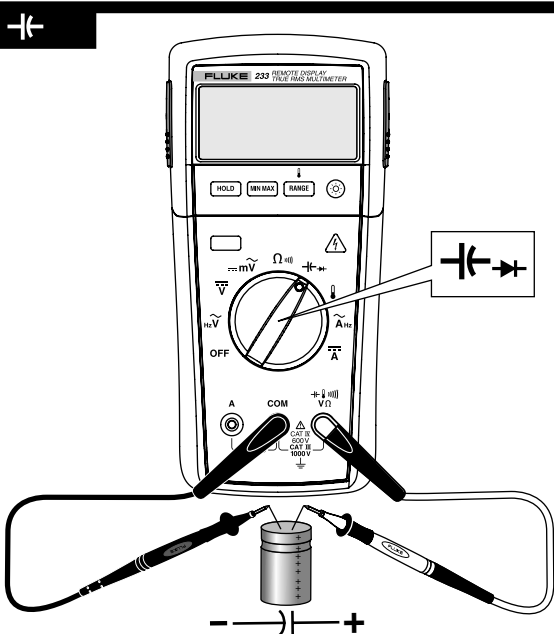

233

True-rms Remote Display Digital Multimeter

Quick Reference Guide

Warning

To prevent possible electrical shock, fire, or personal injury, read the "233 Safety Information" before you use this Product.

Go to www.fluke.com to register your product and find more information.

Remote Display

ToolPak

Ignore rF Err