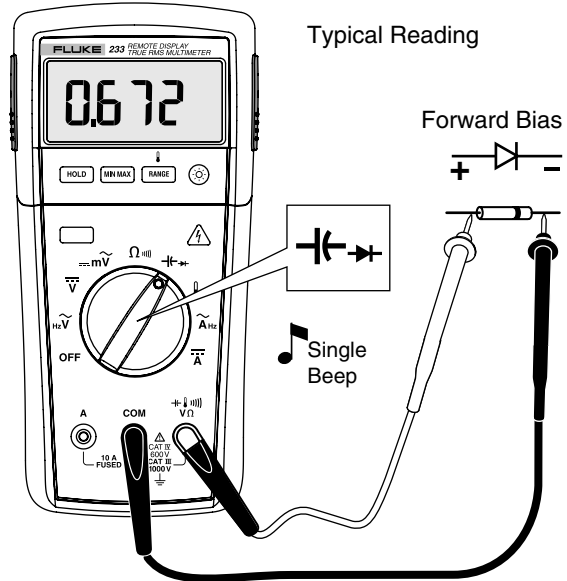

233

True-rms Remote Display Digital Multimeter

Quick Reference Guide

Warning

To prevent possible electrical shock, fire, or personal injury, read the "233 Safety Information" before you use this Product.

Go to www.fluke.com to register your product and find more information.

Remote Display

ToolPak

Ignore rF Err