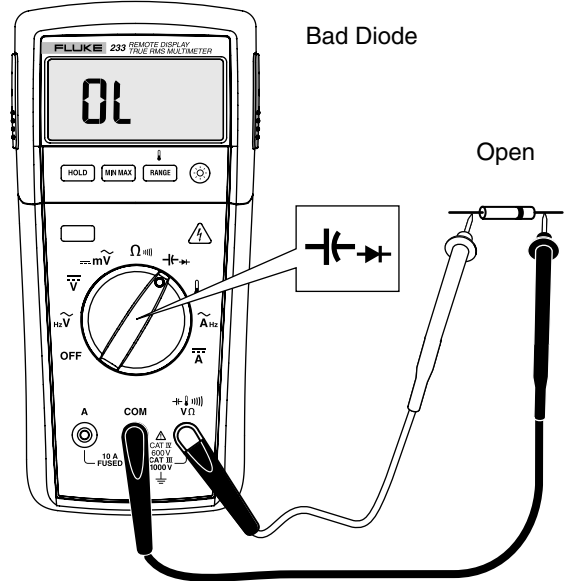

233

True-rms Remote Display Digital Multimeter

Quick Reference Guide

Warning

To prevent possible electrical shock, fire, or personal injury, read the "233 Safety Information" before you use this Product.

Go to www.fluke.com to register your product and find more information.

Remote Display

ToolPak

Ignore rF Err