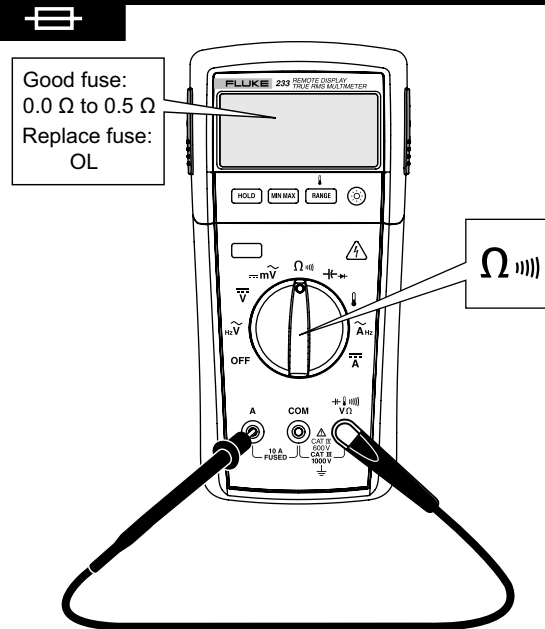

233

True-rms Remote Display Digital Multimeter

Quick Reference Guide

Warning

To prevent possible electrical shock, fire, or personal injury, read the "233 Safety Information" before you use this Product.

Go to www.fluke.com to register your product and find more information.

Remote Display

ToolPak

Ignore rF Err