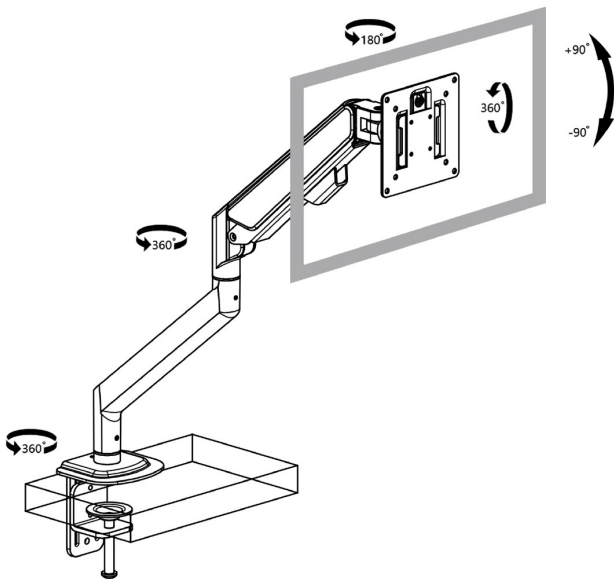

SINGLE MONITOR ARM

- Gas Spring one touch height adjustability
- Quick release VESA Plate
- Monitor Weight load 2kg to 7kg
- Integrated cable management
- Desk clamp & bolt thru grommet included
- Finishes

white black