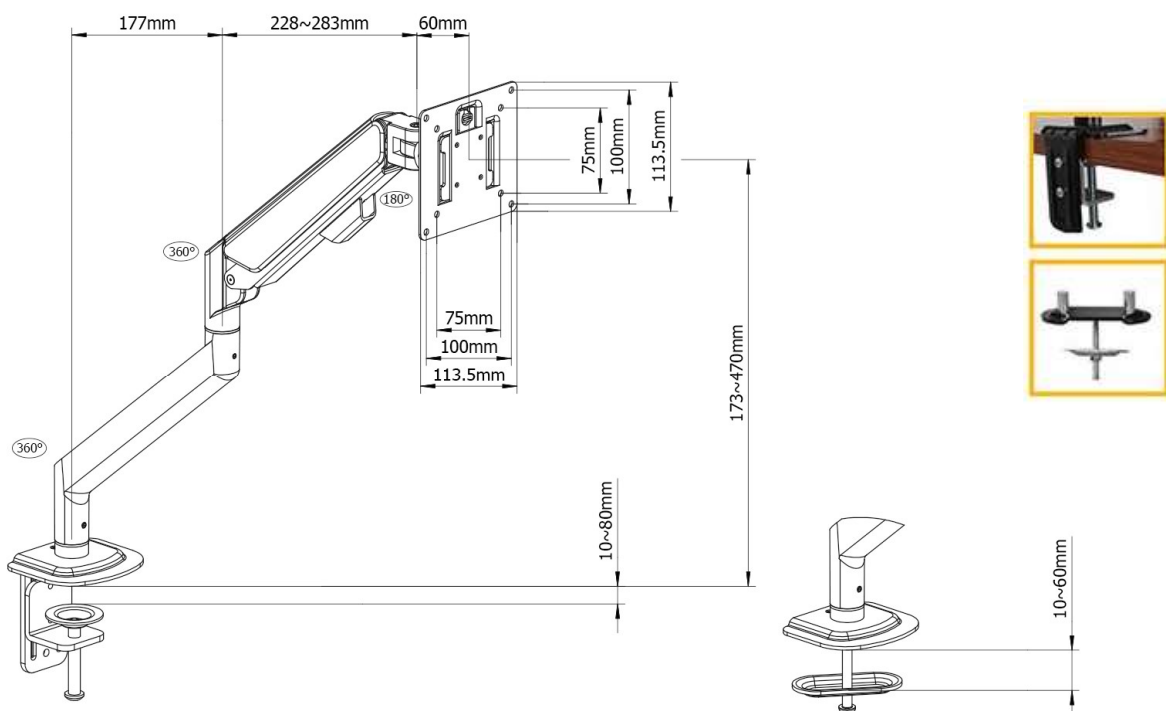

## SINGLE MONITOR ARM

- Gas Spring one touch height adjustability
- Quick release VESA Plate
- Monitor Weight load 2kg to 7kg
- Integrated cable management
- Desk clamp & bolt thru grommet included
- Finishes

### TECHNICAL SPECIFICATIONS

|                             |                                  |
|-----------------------------|----------------------------------|
| Gas Lift Height Adjustment: | 297mm                            |
| Maximum Arm Reach:          | 520mm                            |
| Monitor Weight load:        | 2kg to 7kg                       |
| VESA Release:               | Quick release                    |
| VESA Horizontal Turn:       | 180 deg                          |
| VESA Tilt:                  | +/- 90 deg                       |
| VESA Head Rotation:         | 360 deg (landscape/portrait)     |
| VESA Mount Holes:           | 100x100mm & 75x75mm              |
| Included Desk Clamp:        | Yes (10mm to 80mm top thickness) |
| Included Bolt thru Grommet: | Yes (10mm to 60mm top thickness) |
| Code / SKU:                 | KA-100w (white) KA-100b (black)  |

## DUAL MONITOR ARM

white black

- Gas Spring one touch height adjustability
- Quick release VESA Plate
- Monitor Weight load 2kg to 7kg per arm
- Integrated cable management
- Desk clamp & bolt thru grommet included