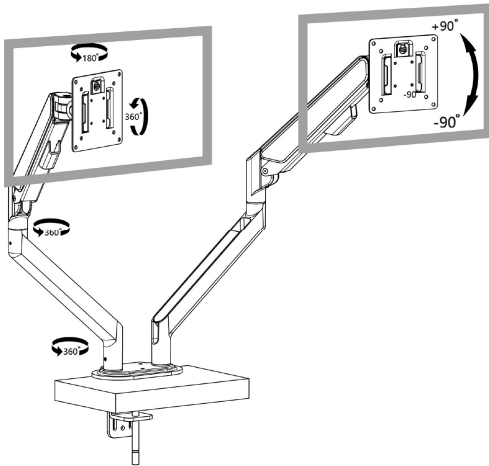

### TECHNICAL SPECIFICATIONS

|                             |                                  |
|-----------------------------|----------------------------------|
| Gas Lift Height Adjustment: | 297mm                            |
| Maximum Arm Reach:          | 520mm                            |
| Monitor Weight load:        | 2kg to 7kg                       |
| VESA Release:               | Quick release                    |
| VESA Horizontal Turn:       | 180 deg                          |
| VESA Tilt:                  | +/- 90 deg                       |
| VESA Head Rotation:         | 360 deg (landscape/portrait)     |
| VESA Mount Holes:           | 100x100mm & 75x75mm              |
| Included Desk Clamp:        | Yes (10mm to 80mm top thickness) |
| Included Bolt thru Grommet: | Yes (10mm to 60mm top thickness) |
| Code / SKU:                 | KA-100w (white) KA-100b (black)  |

## DUAL MONITOR ARM

white black

- Gas Spring one touch height adjustability
- Quick release VESA Plate
- Monitor Weight load 2kg to 7kg per arm
- Integrated cable management
- Desk clamp & bolt thru grommet included

### TECHNICAL SPECIFICATIONS

|                             |  |
|-----------------------------|--|
| Gas Lift Height Adjustment: | 297mm  |
| Maximum Arm Reach:          | 520mm  |
| Monitor Weight load:        | 2kg to 7kg per arm   |
| VESA Release:               | Quick release  |
| VESA Horizontal Turn:       | 180 deg  |
| VESA Tilt:                  | +/- 90 deg   |
| VESA Head Rotation:         | 360 deg (landscape/portrait)   |
| VESA Mount Holes:           | 100x100mm & 75x75mm  |
| Included Desk Clamp:        | Yes (10mm to 80mm top thickness)   |
| Included Bolt thru Grommet* | Yes (10mm to 60mm top thickness) * 1 x Dual Grommet or 2 x Single included |
| Code / SKU:                 | KA-200w (white) KA-200b (black)  |