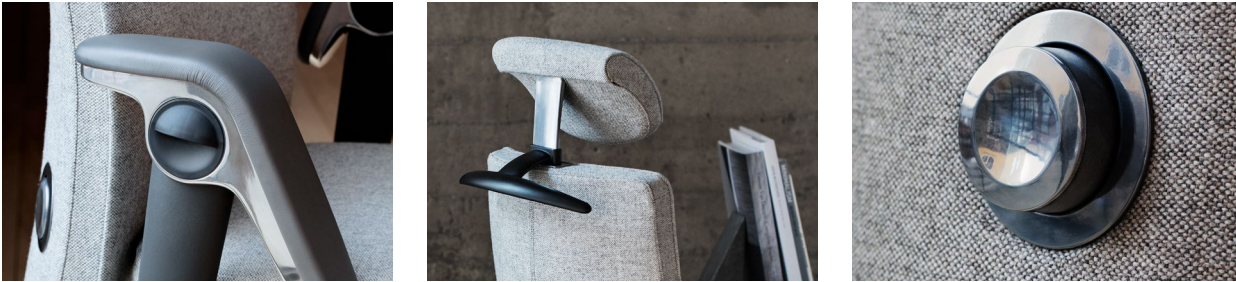

Features and benefits:

*Optional

Adjusts to individual needs

HÅG Tribute incorporates our signature HÅG in Balance® technology, which enables an even transition between active and relaxed sitting. This continuously supports your body's movements and boosts your energy levels. What's more, HÅG Tribute has a pioneering upper back and headrest that give ideal support – a feel-good feature that intuitively responds whenever you recline. The multifunctional HÅG TiltDown™ armrests are easy to adjust and allow you to sit much closer to your desk. In addition, the lumbar support slides smoothly up or down with the turn of a sophisticated wheel to personalise your sitting experience.

All models