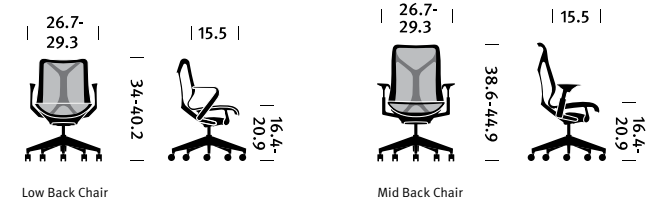

Statement of Line

Work Chair