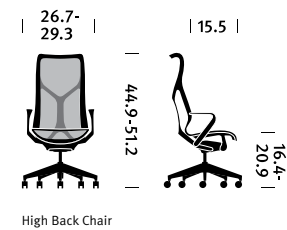

Specs

Family
Work Chair
Stool

The following information applies only to Cosm work chairs.

Overview

Maximum User Weight 350 lb/159 kg
Population Range 5th–95th Percentile

Back Support

Intercept Suspension Standard

Seat Height

Chairs 16 ²/₅"–20 ⁹/₁₀"
Stool 22 ⁴/₅"–32 ¹/₂"*

*range may vary depending on cylinder height

Tilt

Auto Harmonic Tilt

Back Options

Low Back
Mid Back
High Back

Arm Options

No Arms
Fixed Arms
Height-Adjustable Arms
Leaf Arms

Statement of Line

Work Chair

Stool

Materials

[Click here](#) to view the complete textile and materials offering for Cosm.

Sustainability

[Click here](#) to see how Cosm meets your environmental goals.