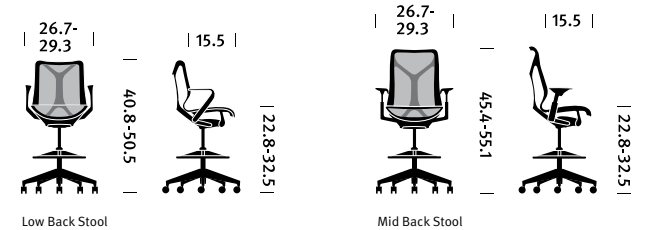

Stool

Materials

[Click here](#) to view the complete textile and materials offering for Cosm.

Sustainability

[Click here](#) to see how Cosm meets your environmental goals.

3D Models

[Click here](#) to explore the 3D model library.