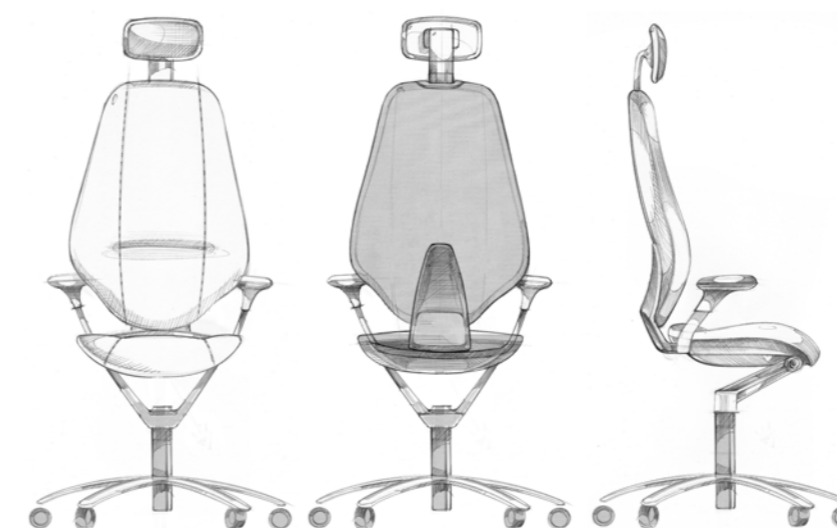

VERYDAY

With global reach, widespread and awarded designs Veryday have brought quality objects and experiences to people worldwide. They strongly believe that user-centred solutions and genuine user insights can empower and enrich daily life. Daring organisations to think differently about their products Veryday aims to push the boundaries. This approach also characterised our collaboration – challenging, rethinking, leaving nothing to chance.

A MISSION COMPLETED

RH's mission was clear, to craft a task chair that could bring ergonomics back into the office, to one and all. Without compromising on design impact. A chair that would bring improved performance to everyone and mark a breakthrough in the market. Setting out in the workdays of our users we looked at understanding their needs and wishes. Veryday turned out to be the right partner in completing this mission.

THE DESIGN PROCESS

RH Mereo is the result of a collaborative and user centred design expedition. Throughout the process its genetics and aesthetics were cultivated and refined. It manifests qualitative Scandinavian design, innovative ergonomics, visual satisfaction and environmental considerations. RH Mereo is a complete RH chair fusing usability, sophistication and true performance. A work tool contributing to the achievements of you and your business.

“Pure RH, cultivated ergonomics and RH values without a single compromise.”

Joakim Ahlström,
Industrial designer/Partner
Ergonomidesign / Veryday