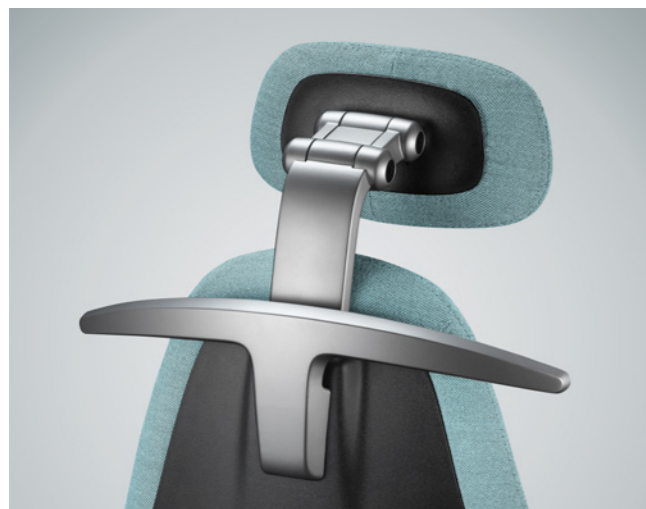

NECKREST

Slim and functional neckrest.
Easy to adjust.

BACKREST

The Tvedt cushion between the shoulder blades stimulates an open posture, increasing oxygenation of the body.

BACKREST SHAPE

Tall and narrow. A distinct waist and a curved back with a clear lumbar support. The soft curve supports the whole back in an upright posture, giving arms and shoulders freedom to move.

EASY ADJUSTMENT IS ALL IT TAKES TO FIT RH MEROO ACCORDING TO YOUR BODY:

Innovation from every angle.

RH Mereo up close

In RH Mereo form follows function, everything comes for a reason and with a purpose.

FROM 40 KG TO 150 KG

7 turns is all it takes. You can easily adjust the chair to your body, whatever your size or shape.

TILT MECHANISM

RH is advanced ergonomics made easy. Intuitive adjustments fused with 2PP™ dynamics responding to your slightest movement.

HEADREST

Intuitively fitted headrest for support and relief.

COAT HOOK

Unique for RH Mereo. All accessories connected to RH Mereo are unique, thought through from every innovative and visual angle.

COAT HANGER