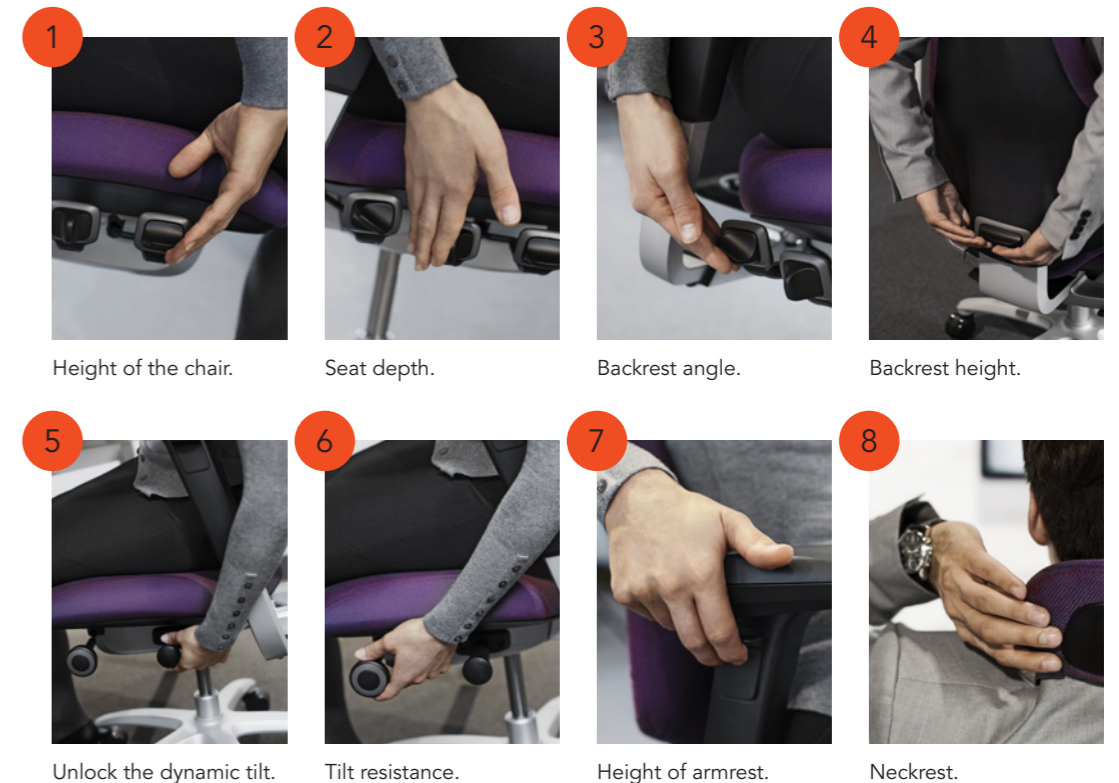

EASY ADJUSTMENT IS ALL IT TAKES TO FIT RH MEROO ACCORDING TO YOUR BODY: