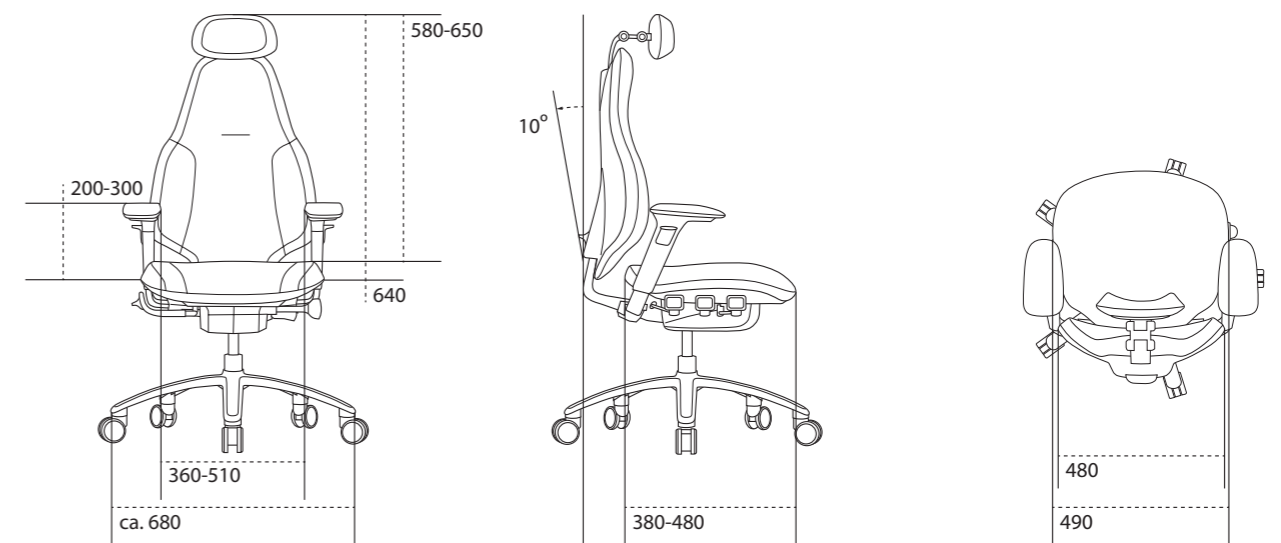

SCULPTED SEAT

RH Mereo is designed to merge with you. Excellent support, also for the pelvis. You sit in the chair, not on it.

RH Mereo 220

Seat depth	470 mm
Seat width	480 mm
Seat height	400-510 mm
Backrest medium width	470 mm
Backrest medium height	630 mm
Armrest height above seat	200-300 mm