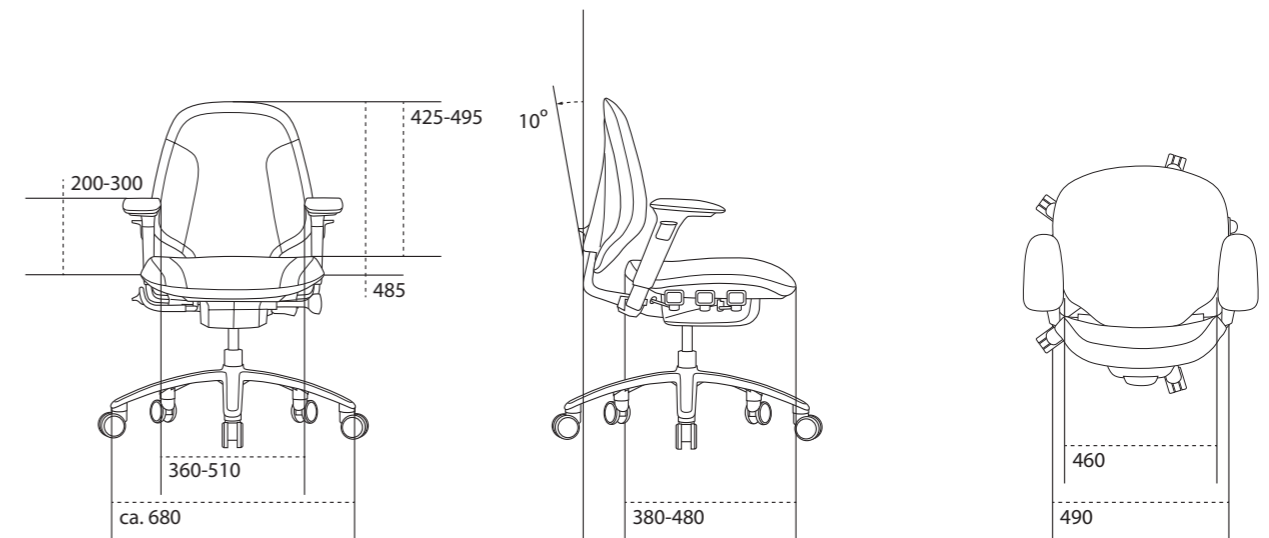

SCULPTED SEAT

RH Mereo is designed to merge with you. Excellent support, also for the pelvis. You sit in the chair, not on it.

RH Mereo 220

Seat depth	470 mm
Seat width	480 mm
Seat height	400-510 mm
Backrest medium width	470 mm
Backrest medium height	630 mm
Armrest height above seat	200-300 mm

RH Mereo 200

Seat depth	470 mm
Seat width	480 mm
Seat height	400-510 mm
Backrest medium width	450 mm
Backrest medium height	475 mm
Armrest height above seat	200-300 mm

Scandinavian Business Seating owns the brands HÅG, RH and RBM and is a Scandinavian market leader in the design and manufacturing of seating for private and public office environments. Together all employees work to realise the company's vision – To make the world a better place to sit.