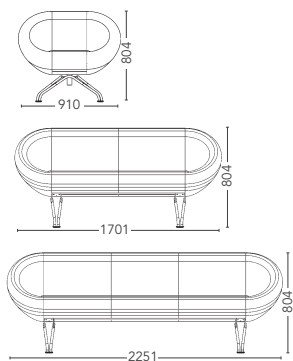

VITALISING
SPACE AND RELATIONS

RBM Sweep

RBM Sweep

The risk is that you do not want to get up again. Not only is RBM Sweep a charismatic chair, it is also a comfy chair. Or sofa. Receiving visitors in the lounge, reception or waiting room, for a change of scene in the workplace or to relax in. RBM Sweep invites to mini conferences, tête-à-têtes or a time-out. Choose or combine armchairs with two or three seat sofas. The visual expression is characteristic and creative.

Model	Description
1610	RBM Sweep Sweep chair
1620	Sweep 2 persons couch
1630	Sweep 3 persons couch

- Armchair; height 80.4 cm, width 91 cm
- Supplied with return to starting position function as standard
- 2-seat sofa: height 80.4 cm. Width 170 cm
- 3-seat sofa: height 80.4 cm. Width 225 cm
- Bases/legs in chrome, white paint (RAL 9016) or black paint (RAL 9005)
- Several fabrics to choose from. See RBM Standard and Extended Fabric & Colour Programme
- Customer's own fabric: Other fabrics available upon request
- The Sweep series also includes the RBM Sweep table
- Tested in accordance with EN 13761