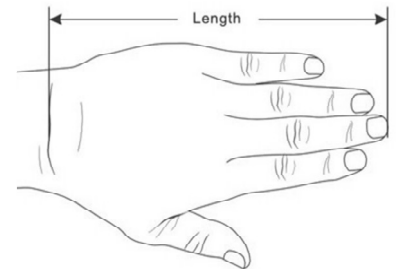

Newtral Mouse

Ergonomic grip design

The concave depression on the thumb side of the mouse combined with the downward slope towards the fifth finger positions, delivers a more natural position for users wrists and forearms. Hands rest on the mouse instead of holding, reducing hand fatigue and strain.

Ergonomic comfort without sacrificing efficiency

The Newtral mouse comes with two interchangeable fittings, Ergo-Grip and Precision Grip, for a ergonomic fit and feel. Ergo-Grip offers maximum ergonomic comfort, Precision Grip delivers the utmost in fingertip control.

One size does not fit all

Multiple sizes available to ensure optimal ergonomic posture

Newtral size	Hand size	Newtral size	Hand size
Medium	17.2cm -19.3cm	Large	19.3cm and above

Product codes and unit prices

	Medium Wired	Large Wired	Medium Wireless	Large Wireless
Dimensions	8.4cm(w) x 11.2cm(d) x 5.4cm(h)	9.5cm(w) x 11.9cm(d) x 5.7cm(h)	8.4cm(w) x 11.2cm(d) x 5.4cm(h)	9.5cm(w) x 11.9cm(d) x 5.7cm(h)
Product code	N100CM	N100CL	N100WM	N100WL