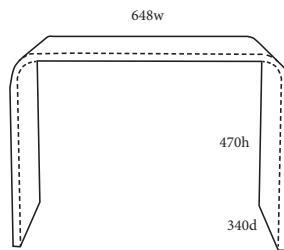

Product Codes

Natural
KON144-WD
Black
KON144-WD3

Specifications

Guarantee
5 years
Indicative Weight Rating
65kg

Features

- Lightweight for ease of movement
- Heavy duty plywood laminate construction
- Exposed wooden edges
- Clear lacquer veneer finishes (natural beech or black stained)
- Multi-use positions to suit applications

Dimensions (MM)

Link Upright Table:
Overall - 340w x 470d x 648h

Link Occasional table:
Overall - 648w x 340d x 470h

Natural Beech
Upright table

Black Stained
Occasional table