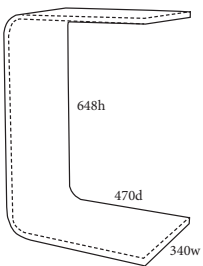

Product Codes

Natural
KON144-WD
Black
KON144-WD3

Specifications

Guarantee
5 years
Indicative Weight Rating
65kg

Features

- Lightweight for ease of movement
- Heavy duty plywood laminate construction
- Exposed wooden edges
- Clear lacquer veneer finishes (natural beech or black stained)
- Multi-use positions to suit applications

Dimensions (MM)

Link Upright Table:
Overall - 340w x 470d x 648h

Link Occasional table:
Overall - 648w x 340d x 470h

Natural Beech
Upright table

Black Stained
Occasional table