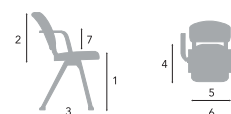

Physical measurements HÅG H09	9130	9220	9230	9320	9330
Seat height 150 mm gas lift [1]	390-530*	390-530*	390-530*	390-530*	390-530*
Seat height 200 mm gas lift [1]	460-640	460-640	460-640	460-640	460-640
Seat height 265 mm gas lift [1]	-	-	-	-	-
Height of backrest [2]	1060	790	1060	790	1060
Height of foremost support point on backrest [3]	170-265	170-265	170-265	170-265	170-265
Height of foremost support point on headrests [4]	625-775	625-775	625-775	625-775	625-775
Seat depth [5]	395-515	395-515	395-515	395-515	395-515
Height of armrests [6]	200-280	200-280	200-280	200-280	200-280
Seat width [7]	480	480	480	480	480
Max. chair width [8]	670	670	670	670	670
Footbase diameter [9]	740	740	740	740	740
Weight	23.0 kg	21.5 kg	21.5 kg	19.5 kg	22.0 kg

Measurements in mm. Measured with 64 kg load. Where a chair is adjustable, minimum and maximum measurements are listed. Tilt range is 7° forwards and 14° backwards from a neutral position 3° to the rear.

Please note that these measurements are not absolute. They may vary slightly from chair to chair.

* Standard lift in accordance with EN 1335 Class A.

The collection has been tested and approved in accordance with British Standard (BS 5459-2).

A: Mid-point of chair, loaded with 64 kg.

S: Foremost point of back, reference point for measurement of back support adjustment.

Physical measurements HÅG H09 Meeting	9272	9372
Seat height [1]	385-520	385-520
Height of backrest [2]	570	570
Diam. footbase [3]	650	650
Seat depth [4]	475	475
Seat width [5]	480	480
Chair width [6]	600-680 (740)**	600-680 (740)**
Armrests [7]	155-265	155-265
Weight	16.0 13.0* kg	16.5 13.5* kg
Tilt range:		
Neutral	-4°	-4°
Forwards	4°	4°
Backwards	13°	13°

Measurements in mm. Seat height measured with 64 kg load.