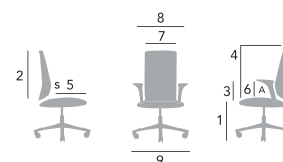

Physical measurements HÅG H09 Meeting	9272	9372
Seat height [1]	385-520	385-520
Height of backrest [2]	570	570
Diam. footbase [3]	650	650
Seat depth [4]	475	475
Seat width [5]	480	480
Chair width [6]	600-680 (740)**	600-680 (740)**
Armrests [7]	155-265	155-265
Weight	16.0 13.0* kg	16.5 13.5* kg
Tilt range:		
Neutral	-4°	-4°
Forwards	4°	4°
Backwards	13°	13°

Measurements in mm. Seat height measured with 64 kg load.

Where a chair is adjustable, minimum and maximum measurements are listed.

Please note that these measurements are not absolute. They may vary slightly from chair to chair.

* Measurement without armrests.

** Max. diagonal diameter.