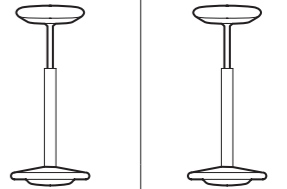

10-2020

- → *Seduta imbottita*
- → *Piantana ricoperta (allestimento speciale)*
- → *Basamento di gomma*

Active sitting. The innovative giroflex 10 sit-stand stool brings a new healthy dynamic to sitting. Because the iconic and colourful object is not just something for the eye but also for the whole locomotor system: stand-up seating with the giroflex 10 fosters balance and strengthens the muscles, while relieving the spine and counteracting poor posture. This enhances physical and mental agility and thus performance – whether at home, in the bistro or at the workplace. In short, everywhere where you work with your head or hands, take a break or relax.

Sedersi attivamente. Stare seduti non è mai stato così salutare, grazie allo sgabello innovativo giroflex 10. Una novità che si concretizza in un oggetto di culto variopinto. Bello non solo da vedere, ma anche da provare fisicamente. Lo sgabello giroflex 10 potenzia l'equilibrio, rafforza la muscolatura, alleggerisce la colonna vertebrale e contrasta i difetti di postura. Un notevole beneficio non solo per l'agilità corporea e intellettuale, ma anche per la produttività. A casa, al bar o al lavoro. In poche parole: ovunque si lavori con testa o mani, ovunque si faccia una pausa o ci si rilassi.

Seating <i>Seduta</i>	Integral foam (black) <i>Schiuma a pelle integrale (nera)</i> Upholstered <i>Imbottita</i>	10-2020	10-3020
Seat covered <i>Rivestimenti seduta</i>	PR1/CP1 Runner, Xtreme, Gaja, Step, skai@Palma PR2/CP2 Grano	• •	
Optional extra <i>Allestimento speciale</i>			
Covered cone <i>Rivestimenti piantana</i>	PR1/CP1 Runner, Xtreme, Gaja, Step, skai@Palma PR2/CP2 Grano	• •	• •
Packing <i>Imballaggio</i>		incl. incl.	incl. incl.
Dimensions in cm <i>Dimensioni in cm</i>	Dimensions in cm <i>Dimensioni in cm</i>	64-81	64-81
	Seat diameter <i>Larghezza seduta</i>	30	30
	Rubber sole diameter <i>Larghezza basamento di gomma</i>	33	33

giroflex 10 – sit-stand stool: standard version with plate base. Available with covered cone in various cover materials and colours. Plate base in pearl-metallic, alu-metallic or black. Different seating materials available. The seat height can be variably adjusted between 64 and 81 cm.

The online configurator on www.giroflex.com offers you all configuration possibilities.

giroflex 10 – sgabello: come opzione, disponibile con piantana in diversi rivestimenti e colori. Basamento di colore perlato, alluminio metallizzato o nero, a scelta. Seduta declinabile in vari modelli. Seduta regolabile in altezza a piacimento, tra i 64 e gli 81 cm.

Tutte le possibilità di configurazione sono disponibili sul configuratore online su www.giroflex.com