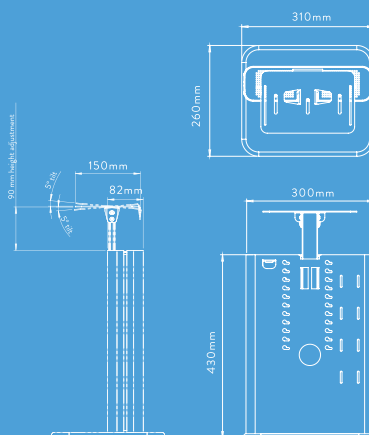

AV/VC REACH

AV/VC
reach

Minimalist design for
quick and easy video
conferencing

OVERVIEW

- Convenient and cost effective desktop VC solution
- Versatile unit: suitable in private offices, small meeting rooms, home offices and breakout areas
- Supports screens between 24" – 32"
- Tool-less installation
- Minimalist design consisting of two parts to house a codec and power supply
- Perforated panel aids ventilation of enclosed equipment
- Extruding camera mount can be adjusted depending on the screen size
- Full cable management
- Available in black and white