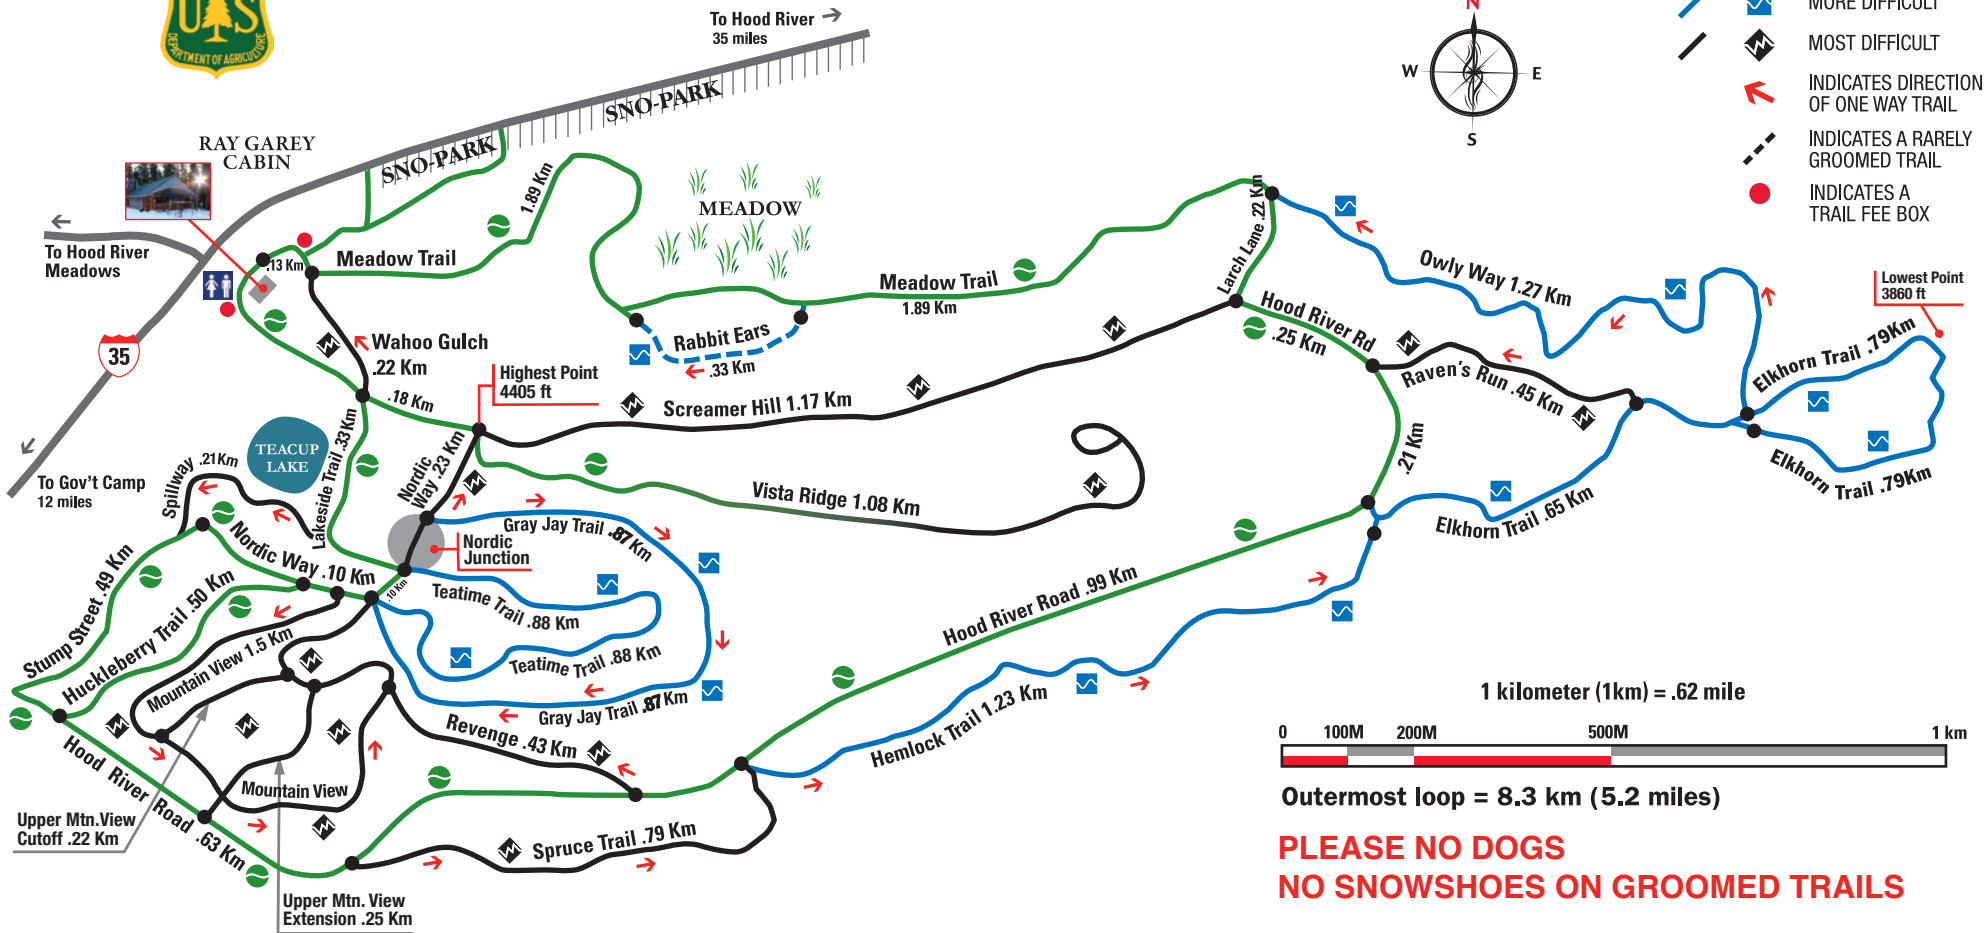

TEACUP NORDIC TRAIL SYSTEM IN THE MT. HOOD NATIONAL FOREST

LEGEND

COLOR-SYMBOL-MEANING

- EASY
- MORE DIFFICULT
- MOST DIFFICULT
- INDICATES DIRECTION OF ONE WAY TRAIL
- INDICATES A RARELY GROOMED TRAIL
- INDICATES A TRAIL FEE BOX

PLEASE NO DOGS
NO SNOWSHOES ON GROOMED TRAILS