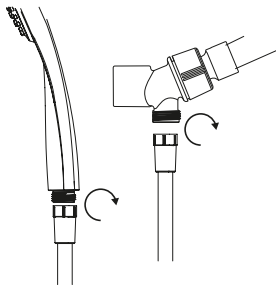

evolve™

Multifunction Hand Shower

EV3040

INSTALLATION

1

Hand tighten Evolve Hand shower Mount clockwise onto the shower pipe. *No plumber's tape required due to having a gasket seal.*

2

Attach hose ends to Mount and Hand shower.

CONTENTS

Hand Shower
59" stainless steel hose
Shower arm mount

Visit us at www.showerstart.com for more products

CLEANING NOZZLES

To remove mineral deposits simply glide your finger along the nozzle tips while the hand shower is running.

INSTALACIÓN

1

Apriete manualmente la Base para Regadera Manual Evolve en dirección a las manecillas del reloj sobre la tubería.

2

Conecte los extremos de la manguera a la Base y a la Regadera

CONTENIDO

Regadera