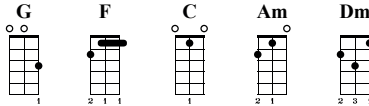

# Yellow Submarine

The Beatles

Loog Gtr  
① = E ② = B ③ = G

♩ = 100

## A Verse

guit.

Musical notation for the Verse section. It consists of two staves of music. The top staff is the melody in G major, 4/4 time, with lyrics: "In the town where I was born Lived a man who sailed to sea And he told us of his life In the land of sub-marines (so we)". The bottom staff shows guitar accompaniment with chord diagrams (G, F, C, Am, Dm) and fret numbers (0, 1, 3, 0, 1, 0, 0, 3, 1, 2, 2, 0, 0, 3, 0, 1). Measure numbers 1 through 8 are indicated.

## B Chorus

Musical notation for the Chorus section. It consists of one staff of music. The melody is in G major, 4/4 time, with lyrics: "We all live in a ye-llow sub-marine Ye-llow sub-marine, ye-llow sub-marine". The bottom staff shows guitar accompaniment with chord diagrams (C, G, G, C) and fret numbers (3, 3, 3, 3, 5, 3, 3, 3, 3, 3, 3, 3, 3, 3, 3, 1, 1, 1, 1, 1). Measure numbers 9 through 12 are indicated.