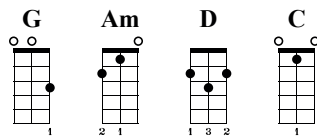

Knocking On Heaven's Door

Bob Dylan

Loog Gtr

① = E ② = B ③ = G

♩ = 150

A Verse

G **D** **Am**

Ma- ma, take this badge off of me

7-7-7 7 (7)-5 5-3-5 (5)

G **D** **C**

'Cause I can't use it a-ny- more

3-7-7-7 (7)-5 5-3-3 (3) 5

A Verse

G **D** **Am**

It's gettin' dark, too dark to see

3-7-7-7 5-5-3-5 (5)

G **D** **C**

I Feel I'm knock- in' on heav- en's do- or

3 7-5 5 (5)-5-5 5-3-3 (3) 5

Chorus

G **D** **Am**

16 17 18 19

Knock, knock, knock- in' on heav- en's door

7 7 7 5 5 5 3 5 (5)