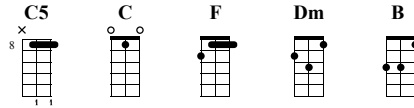

Fidelity

Regina Spektor

Loog Gtr
① = E ② = B ③ = G

♩ = 93

A Intro

C5

Intro section musical notation for guitar, showing a sequence of chords (C5) and fingerings (8-8-8-8-8-8-8-8-8-8-8-8-8-8-8-8).

B Verse

C

F

C

F

Verse section musical notation for guitar, including lyrics: "I ne- ver loved no- bo- dy fu- lly Al- ways one foot on the ground".

Dm

B

F

C

Verse section musical notation for guitar, including lyrics: "And by pro- tec- ting my heart tru- ly I got lo- st In the sounds I hear in my".

C Chorus

F

B

Dm

C

Chorus section musical notation for guitar, including lyrics: "mind All of these voi- ces I hear in my mind All of these words I hear in my".

Musical notation for measures 14-17. Chords: F, B, Dm, C. Lyrics: mind All of this mu- sic And it breaks my heart And it breaks my heart And it bre- aks my

Musical notation for measures 18-21. Chords: F, B, C, B, F, B, F, B. Lyrics: ha- ah-ah, ah- ah-ah, ah- ah-ah, ah-ah-aart And it breaks my ha- ah- ah, ah- ah- ah, ah- ah, ah- ah- ah- aart