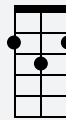

As It Was

Harry Styles - Beginner Players

Loog Gtr

① = E ② = B ③ = G

♩ = 175

D

Bm

E

A

A Intro

Intro

Chords: D, Bm, E, A

B Verse

Verse

Chords: D, Bm

4: Hol- din' me back 5: Gra- vi- ty's 6: hol- din' me back 7: I want you to