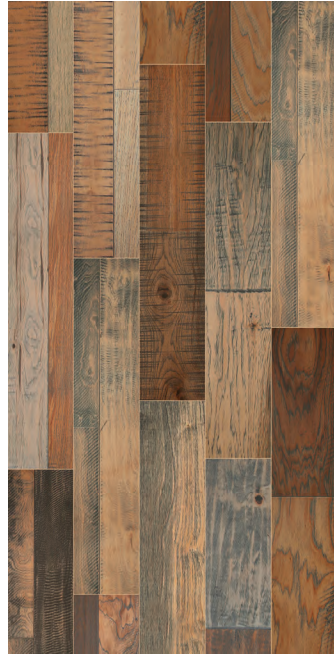

# FORESTER

Durabody Ceramic Floor Tile

### Suitable Rooms

Cambrium

PEI IV

Pith

PEI IV

Bark

PEI III

Burl

### SIZES

7"x36"  
Up to 60 Faces

**Variation Rating: SUBSTANTIAL**  
Substantial shade and texture variation with in each carton.

PITH

Photo reproduction may not match the exact color of tile.