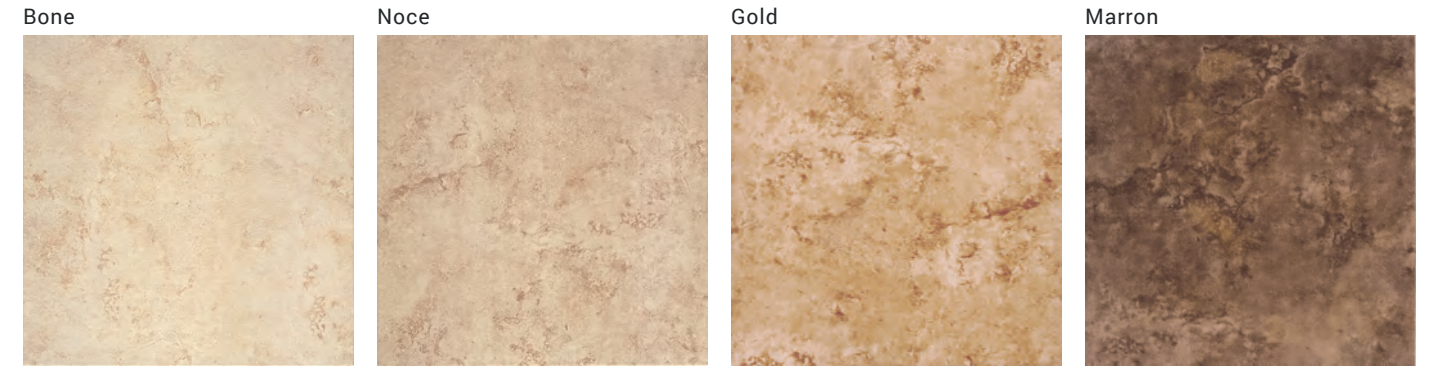

BRUSELAS

Durabody Ceramic Floor Tile & Glazed Ceramic Wall Tile

Suitable Rooms

FLOOR TILE

WALL TILE

DECORATIVE ACCENTS

6"x6" (2"x2")
Random Mosaic

FLOOR TILE SIZES

FLOOR TILE TRIM (Available in all colors)

Variation Rating: MODERATE
Light to moderate shade and texture variation with in each carton

WALL TILE SIZES

WALL TILE TRIM (Available in all colors)

Additional trim available, see pages 297-298 for complete offering of wall tile trim.

BONE & MARRON

GOLD & RANDOM MOSAIC

BRUSELAS

Durabody Ceramic Floor Tile & Glazed Ceramic Wall Tile

RANDOM MOSAIC