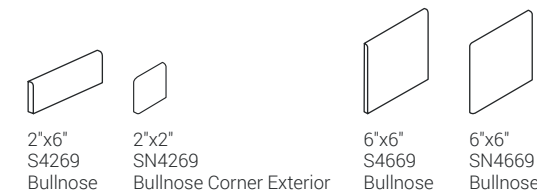

BRUSELAS

Durabody Ceramic Floor Tile & Glazed Ceramic Wall Tile

Suitable Rooms

FLOOR TILE

WALL TILE

DECORATIVE ACCENTS

6"x6" (2"x2")
Random Mosaic

FLOOR TILE SIZES

FLOOR TILE TRIM (Available in all colors)

Variation Rating: MODERATE
Light to moderate shade and texture variation with in each carton

WALL TILE SIZES

WALL TILE TRIM (Available in all colors)

Additional trim available, see pages 297-298 for complete offering of wall tile trim.