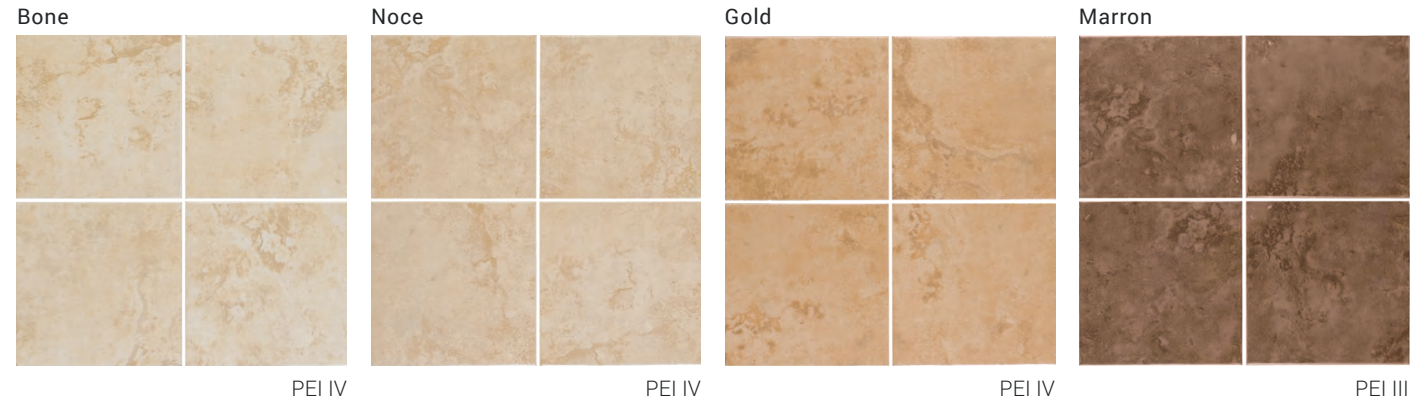

BRUSELAS

Durabody Ceramic Floor Tile & Glazed Ceramic Wall Tile

Suitable Rooms

FLOOR TILE

WALL TILE

DECORATIVE ACCENTS

6"x6" (2"x2")
Random Mosaic

FLOOR TILE SIZES

FLOOR TILE TRIM (Available in all colors)

Variation Rating: MODERATE
Light to moderate shade and texture variation with in each carton

WALL TILE SIZES

WALL TILE TRIM (Available in all colors)

Additional trim available, see pages 297-298 for complete offering of wall tile trim.

BONE & MARRON

GOLD & RANDOM MOSAIC

BRUSELAS

Durabody Ceramic Floor Tile & Glazed Ceramic Wall Tile

RANDOM MOSAIC