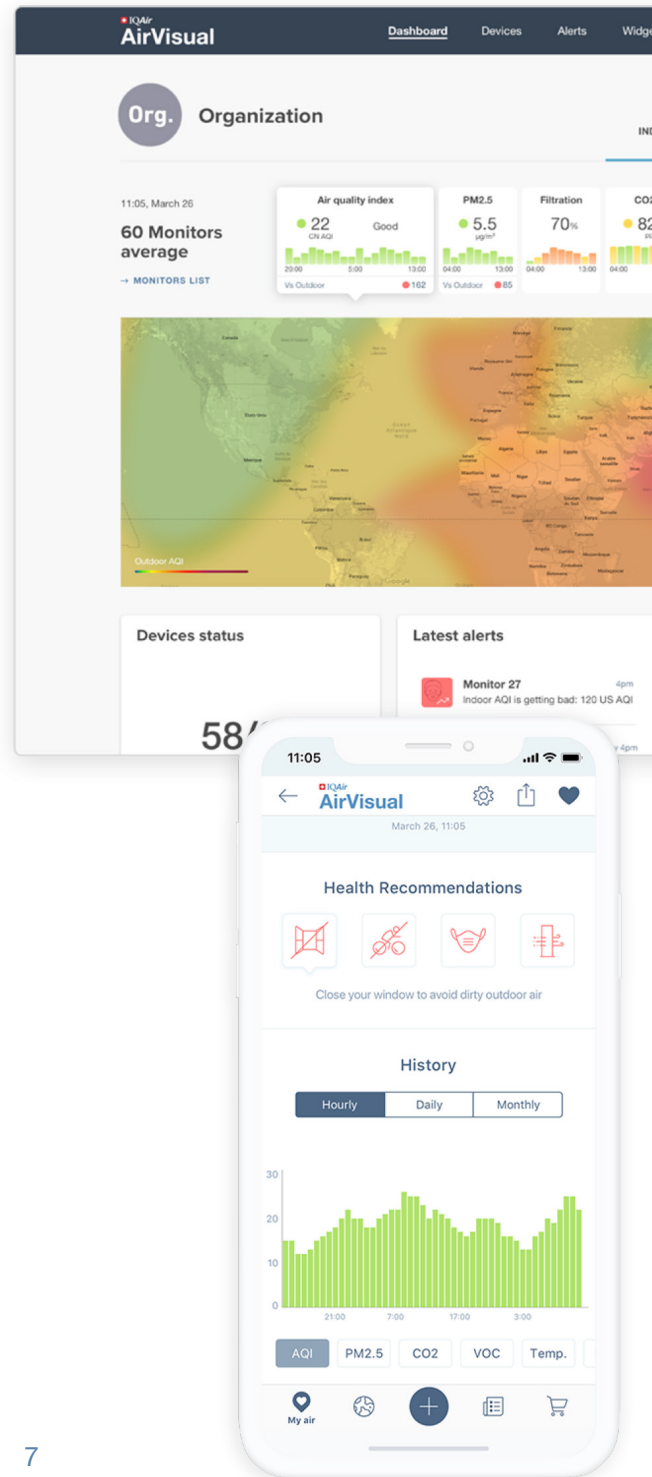

Airvisual Enterprise monitoring solution

Track your Indoor Air Quality, visualize trends, take action, and display your clean air achievement to the world.

1. **1. Monitor:** AirVisual Enterprise seamlessly integrates a network of highly precise sensors with its leading data-driven platform. Keep track of your building's Indoor Air Quality. View it on a user-friendly dashboard.
2. **2. Control:** Set custom parameters. When breached, receive alerts and automate actions such as triggering HVAC and air filtration systems to run.
3. **3. Share:** Let the world know how clean your indoor air is. Choose from a range of display options for *digital signage and website widgets*. Let the public know where to breathe clean air through social media updates.

AirVisual Enterprise empowers businesses to monitor air quality for an unlimited number of indoor spaces.

AirVisual Enterprise includes:

- Network AirVisual Pros
- Data dashboard (downloadable) viewable on desktop or mobile app
- Historic data graph: PM2.5, CO₂, temperature, humidity
- Customized alerts: Receive email and app alerts when AQI breaches a predetermined threshold or a monitor goes offline
- Automated reports
- Customized mapping
- Decide when and where the Indoor Air Quality information should be broadcast
- IFTTT enables automating HVAC and air cleaning systems based on customized rules

Clients are currently using AirVisual Enterprise monitoring data to: