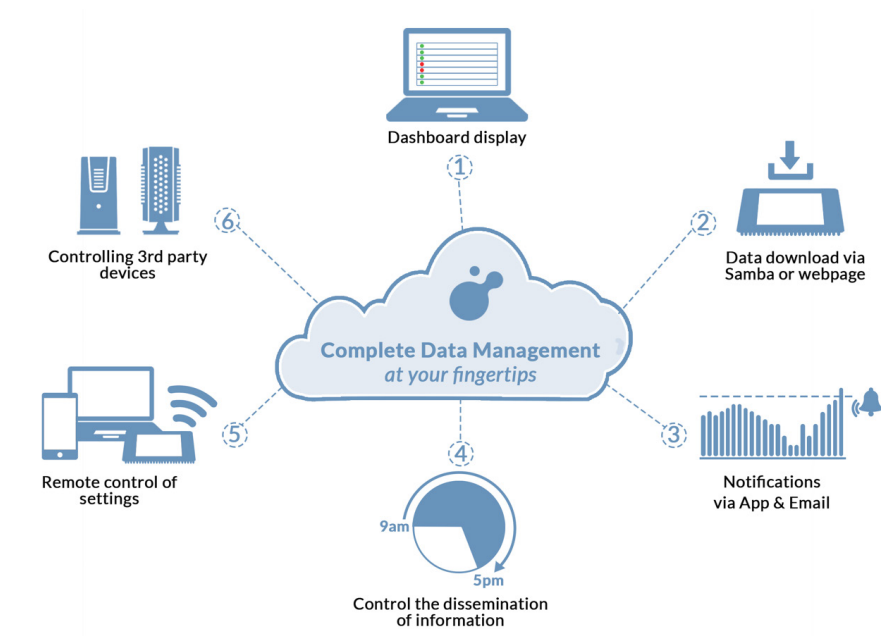

Join us by registering your AirVisual Pro as a designated public outdoor station today!

Airvisual Enterprise monitoring solution

Track your Indoor Air Quality, visualize trends, take action, and display your clean air achievement to the world.

- 1. Monitor:** AirVisual Enterprise seamlessly integrates a network of highly precise sensors with its leading data-driven platform. Keep track of your building's Indoor Air Quality. View it on a user-friendly dashboard.
- 2. Control:** Set custom parameters. When breached, receive alerts and automate actions such as triggering HVAC and air filtration systems to run.
- 3. Share:** Let the world know how clean your indoor air is. Choose from a range of display options for *digital signage and website widgets*. Let the public know where to breathe clean air through social media updates.

AirVisual Enterprise empowers businesses to monitor air quality for an unlimited number of indoor spaces.

AirVisual Enterprise includes:

- Network AirVisual Pros
- Data dashboard (downloadable) viewable on desktop or mobile app
- Historic data graph: PM2.5, CO₂, temperature, humidity
- Customized alerts: Receive email and app alerts when AQI breaches a predetermined threshold or a monitor goes offline
- Automated reports
- Customized mapping
- Decide when and where the Indoor Air Quality information should be broadcast
- IFTTT enables automating HVAC and air cleaning systems based on customized rules

Access the best air quality big data available via AirVisual's API

AirVisual has the most accurate real-time, forecast, and historic air quality data ever offered for the world's largest global network: more than 60,000 locations and growing.