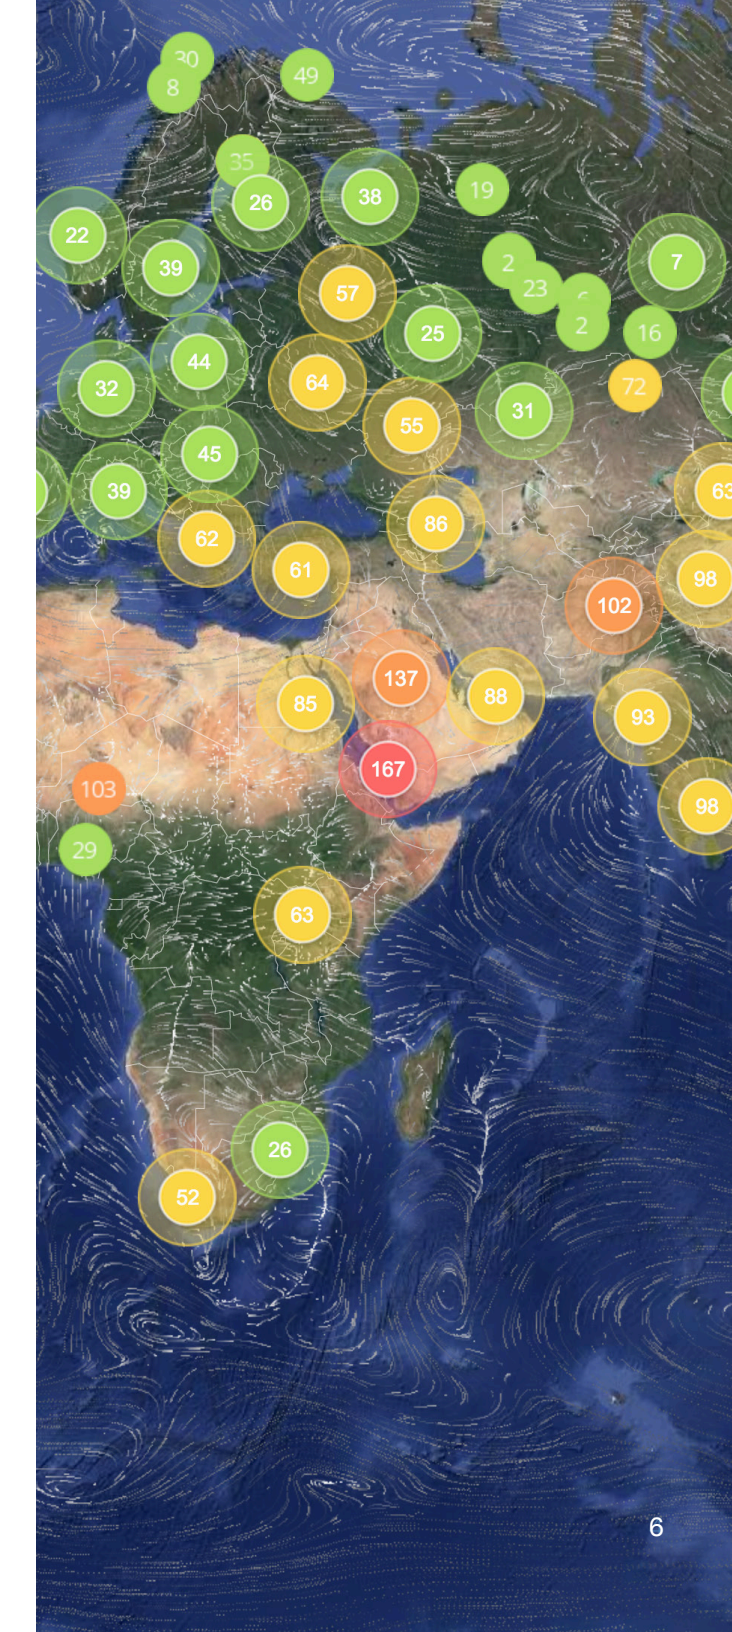

Get the free app

Get to know AirVisual by downloading the free app for iOS or Android. Join over a million of your air quality concerned peers who receive daily air quality updates and forecasts. Simply open the app and view free real-time and forecast air quality data from more than 60,000 locations worldwide.

The AirVisual app is your pocket guide to avoiding harmful air pollution, completely free of charge.

World's #1 air quality app

This incredible tool gives you real-time, forecast and historical air pollution data for six key pollutants:

- Fine particle (PM2.5)
- Coarse particles (PM10)
- Carbon monoxide (CO)
- Carbon dioxide (CO₂)
- Nitrogen dioxide (NO₂)
- Ground-level ozone (O₃)

It also provides the American and Chinese Air Quality Index (AQI). How's your air quality today? Check the app!

Know before you go

AirVisual's free app provides 72-hour air pollution and weather forecasts. Use this data to make informed decisions about your daily activities. If the forecast calls for a weekend with poor air quality, maybe it's better to plan indoor activities.

Congratulations - you're now a part of the world's largest air quality data network!

World's largest data network

AirVisual offers data for over 60,000+ sensor points around the world. However, many places still lack local air quality data. Be part of the solution by registering your AirVisual Pro as a designated public outdoor station.

AirVisual's data empowers citizens to make informed decisions affecting their respiratory health through accessible technology. We believe that citizens and communities have enormous power to shape our world into a healthier, smarter place.