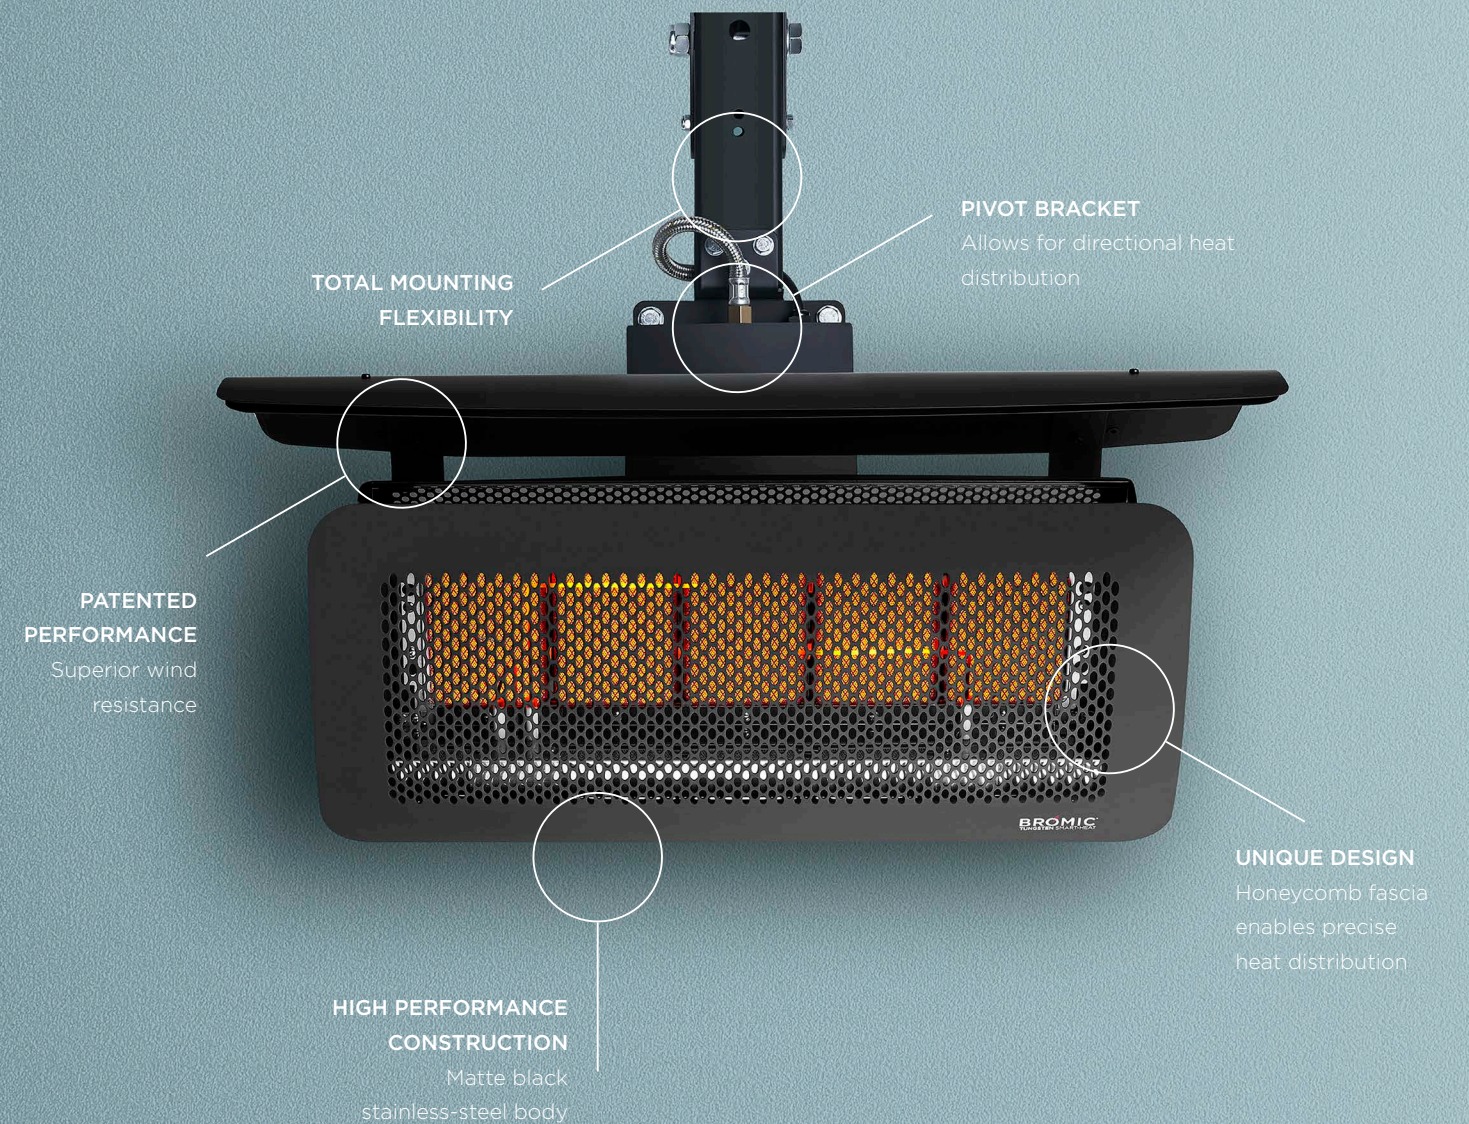

BROMIC[®]
HEATING

TUNGSTEN
SMART-HEAT™ GAS

TUNGSTEN SMART-HEAT™ GAS

Our Tungsten Smart-Heat™ Gas heater has a durable, soft flowing curved fascia and engineered body, which produces formidable heat to create a truly comfortable outdoor space. Its easy pivot arm allows for greater positioning and directional heat control. This heater also has a range of accessories available to provide versatility in mounting & controller options.

500 SERIES

300 SERIES

EXTEND YOUR COMFORT OUTDOORS
WITH THE SUPERIOR HEAT AND
AWARD-WINNING DESIGN OF OUR
SMART-HEAT™ OUTDOOR HEATERS.

TUNGSTEN SMART-HEAT™ GAS

MODEL NUMBER	300 SERIES	500 SERIES
PRODUCT CODE	BH0210002-1 BH0210001-1	BH0210004-1 BH0210003-1
FUEL TYPE	LPG NG	LPG NG
COLOR	BLACK	BLACK
HEAT AREA	160FT	215FT
ELECTRICAL CONNECTION	110V/2A	110V/2A
MINIMUM FLOOR CLEARANCE	96"	96"
OUTPUT	26,000 BTU	43,000 BTU

MOUNTING OPTIONS

CEILING MOUNT	✓	✓
WALL MOUNT	✓	✓
RECESSED FLUSH MOUNT	-	-
CEILING POLE MOUNT	✓	✓
FREESTANDING	-	-

CONTROL OPTIONS

ON OFF	✓	✓
ON OFF PRODUCT CODE	BH3130010-1	BH3130010-1
DIMMER	-	-
MASTER REMOTE	-	-