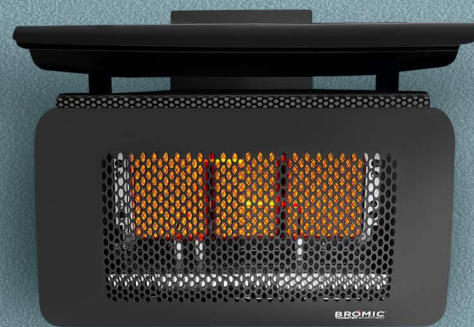

BROMIC[®]
HEATING

TUNGSTEN
SMART-HEAT™ GAS

TUNGSTEN SMART-HEAT™ GAS

Our Tungsten Smart-Heat™ Gas heater has a durable, soft flowing curved fascia and engineered body, which produces formidable heat to create a truly comfortable outdoor space. Its easy pivot arm allows for greater positioning and directional heat control. This heater also has a range of accessories available to provide versatility in mounting & controller options.

500 SERIES

300 SERIES

EXTEND YOUR COMFORT OUTDOORS
WITH THE SUPERIOR HEAT AND
AWARD-WINNING DESIGN OF OUR
SMART-HEAT™ OUTDOOR HEATERS.

TUNGSTEN SMART-HEAT™ GAS

MODEL NUMBER	300 SERIES	500 SERIES
PRODUCT CODE	BH0210002-1 BH0210001-1	BH0210004-1 BH0210003-1
FUEL TYPE	LPG NG	LPG NG
COLOR	BLACK	BLACK
HEAT AREA	160FT	215FT
ELECTRICAL CONNECTION	110V/2A	110V/2A
MINIMUM FLOOR CLEARANCE	96"	96"
OUTPUT	26,000 BTU	43,000 BTU

MOUNTING OPTIONS

CEILING MOUNT	✓	✓
WALL MOUNT	✓	✓
RECESSED FLUSH MOUNT	-	-
CEILING POLE MOUNT	✓	✓
FREESTANDING	-	-

CONTROL OPTIONS

ON OFF	✓	✓
ON OFF PRODUCT CODE	BH3130010-1	BH3130010-1
DIMMER	-	-
MASTER REMOTE	-	-