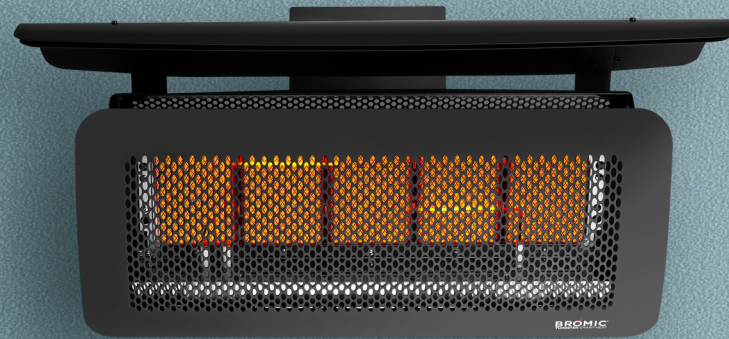

BROMIC[®]
HEATING

TUNGSTEN
SMART-HEAT™ GAS

TUNGSTEN SMART-HEAT™ GAS

Our Tungsten Smart-Heat™ Gas heater has a durable, soft flowing curved fascia and engineered body, which produces formidable heat to create a truly comfortable outdoor space. Its easy pivot arm allows for greater positioning and directional heat control. This heater also has a range of accessories available to provide versatility in mounting & controller options.

500 SERIES

300 SERIES

EXTEND YOUR COMFORT OUTDOORS
WITH THE SUPERIOR HEAT AND
AWARD-WINNING DESIGN OF OUR
SMART-HEAT™ OUTDOOR HEATERS.

TUNGSTEN SMART-HEAT™ GAS

MODEL NUMBER	300 SERIES	500 SERIES
PRODUCT CODE	BH0210002-1 BH0210001-1	BH0210004-1 BH0210003-1
FUEL TYPE	LPG NG	LPG NG
COLOR	BLACK	BLACK
HEAT AREA	160FT	215FT
ELECTRICAL CONNECTION	110V/2A	110V/2A
MINIMUM FLOOR CLEARANCE	96"	96"
OUTPUT	26,000 BTU	43,000 BTU

MOUNTING OPTIONS

CEILING MOUNT	✓	✓
WALL MOUNT	✓	✓
RECESSED FLUSH MOUNT	-	-
CEILING POLE MOUNT	✓	✓
FREESTANDING	-	-

CONTROL OPTIONS

ON OFF	✓	✓
ON OFF PRODUCT CODE	BH3130010-1	BH3130010-1
DIMMER	-	-
MASTER REMOTE	-	-