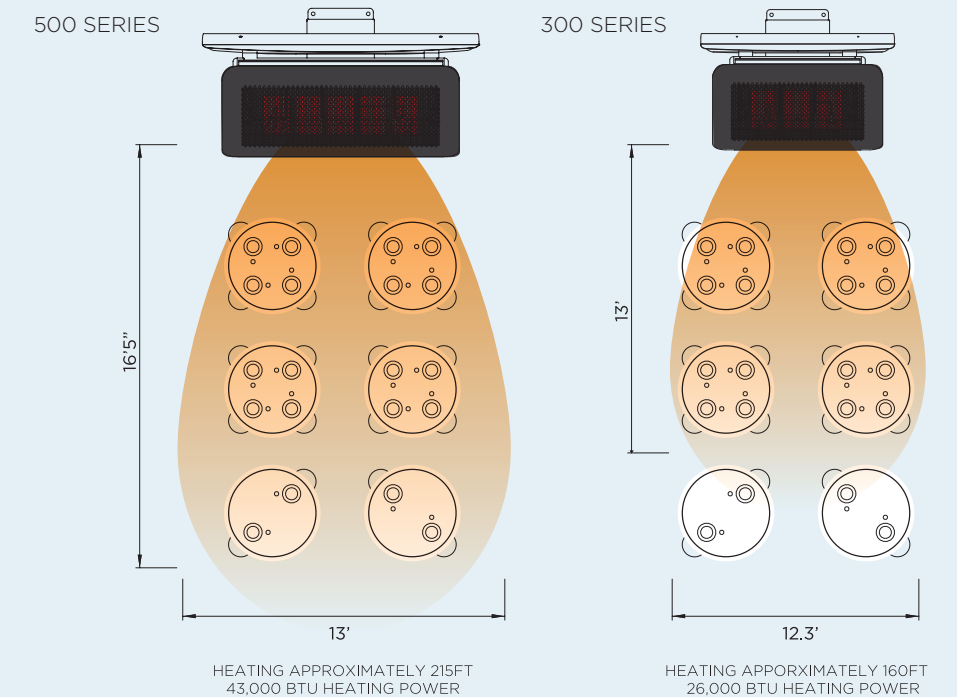

PRODUCT MEASUREMENTS

PRODUCT MEASUREMENTS WITH HEAT DEFLECTOR

CEILING & WALL MOUNT CLEARANCE

WALL BRACKET

HEAT AREA

EXPLORE THE POSSIBILITIES

With the Bronic Smart-Heat™ complimentary design service, designing a solution to optimize heating for your outdoor spaces is simple.