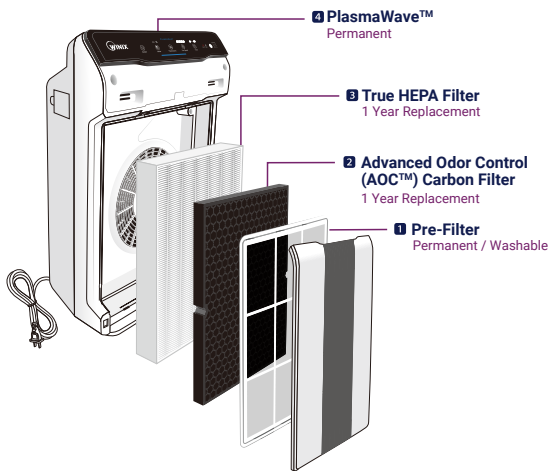

5500-2

All Purpose Plus

The most Versatile Air Purifier + Odor Control

THE FILTRATION

THE LOGISTICS

THE FEATURES

Dual Smart Sensors detect levels pollutants and ambient light in the environment.

Auto-mode communicates with the Smart Sensors to automatically adjust the fan speed for set and forget convenience.

Sleep Mode automatically puts unit on quiet fan speed and dims indicator lights once room lights are turned off.

PlasmaWave® creates Hydroxyls which can help to reduce the presence of airborne Bacteria, Viruses.*

Air Quality Indicator displays real-time air quality in the room with LED lights.

Five Fan Speeds: (Quiet, Low, Med., High, and Turbo)

Timer allows you to run the unit for a specific period of time. (1 - 4 - 8hr)