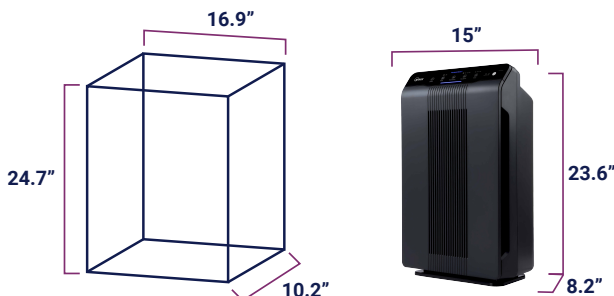

5500-2

All Purpose Plus

The most Versatile Air Purifier + Odor Control

THE FILTRATION

THE LOGISTICS

THE FEATURES

Dual Smart Sensors detect levels pollutants and ambient light in the environment.

Auto-mode communicates with the Smart Sensors to automatically adjust the fan speed for set and forget convenience.