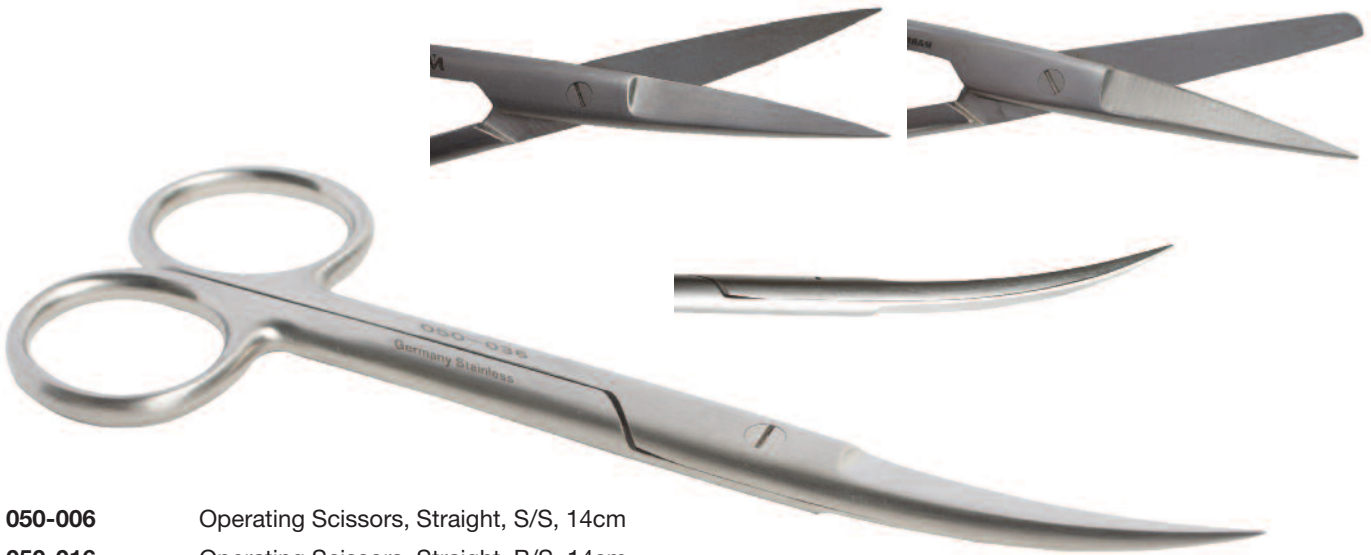

GENERAL SCISSORS

OPERATING

- **050-006**   Operating Scissors, Straight, S/S, 14cm
- **050-016**   Operating Scissors, Straight, B/S, 14cm
- **050-036**   Operating Scissors, Curved, S/S, 14cm
- **050-046**   Operating Scissors, Curved, B/S, 14cm