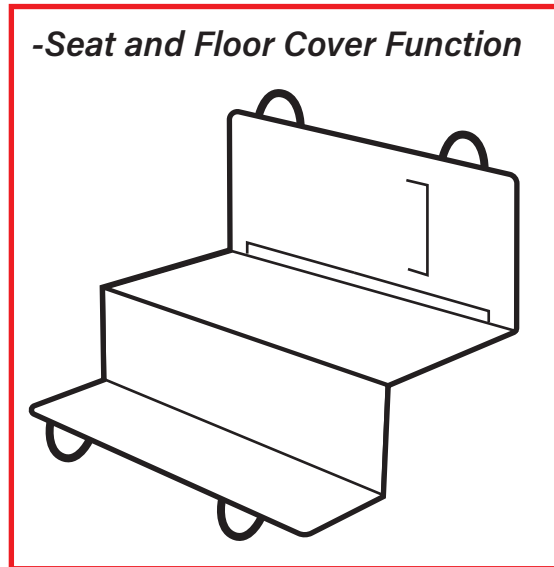

EVANNEX

Rear Seat Pet Cover Installation Instructions

The Evannex Rear Seat Pet Cover has been designed to protect your rear seats when you transport pets or any other items that could potentially cause damage to the rear seat. It can also be converted from a seat and floor cover to a hammock type cover.

Installation Steps:

The Evannex Rear Seat Pet Cover uses the rear seat head rests as its primary connection support and drapes over the seat back, the seat itself and onto the rear floor to provide maximum protection. If you would like the hammock cover function, it can drape over the seat back, the seat itself and using the slide adjustable strap, it can be attached to the front driver and passenger seat headrest, protecting the backs of the front seats.

Step 1. Place the two nylon strap loops over the head rests and drape the Pet Cover downward over the seat back.

Step 2. At the bottom of the seat back, pull open the velcro slot where needed, so that access to the seat belts connectors is assured.