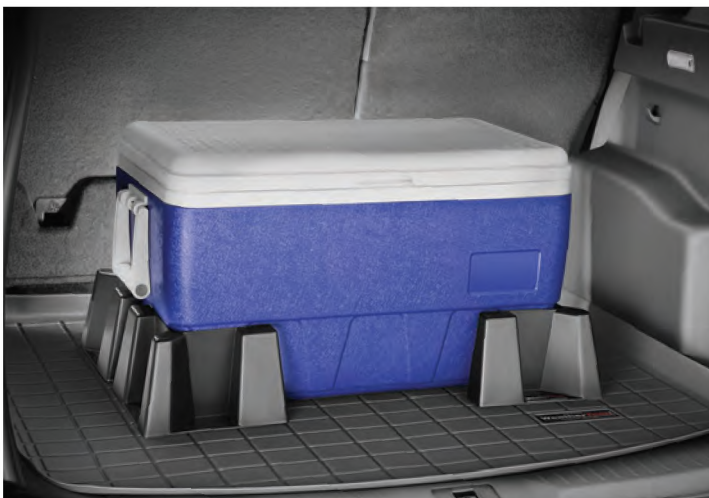

WeatherTech®
CARGO TECH®
CARGO CONTAINMENT SYSTEM

No Tools Required

KEEP CLEAN

Contents: 4 Pieces

As the CargoTech® system has a super-grippy underside, it works most effectively when the bottoms are clean and it is used on a clean surface, free of any debris.

HOW TO USE

Place the CargoTech® corners around your cargo as shown in the example below:

IMPORTANT

The CargoTech® Cargo Containment System is not a safety restraint and may not be suitable for all objects. Please use common sense when loading large, heavy items or liquid containers; check your cargo regularly as shifting may take place in-transit.