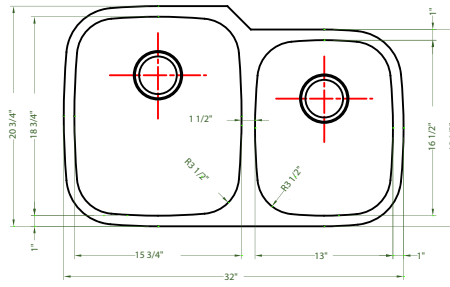

FRONT VIEW

OVERHEAD VIEW

- 1/4" REVEAL CUTOUT
- FLUSH CUTOUT
- 1/4" OVERHANG CUTOUT

1/4" REVEAL CUTOUT

FLUSH CUTOUT

1/4" OVERHANG CUTOUT